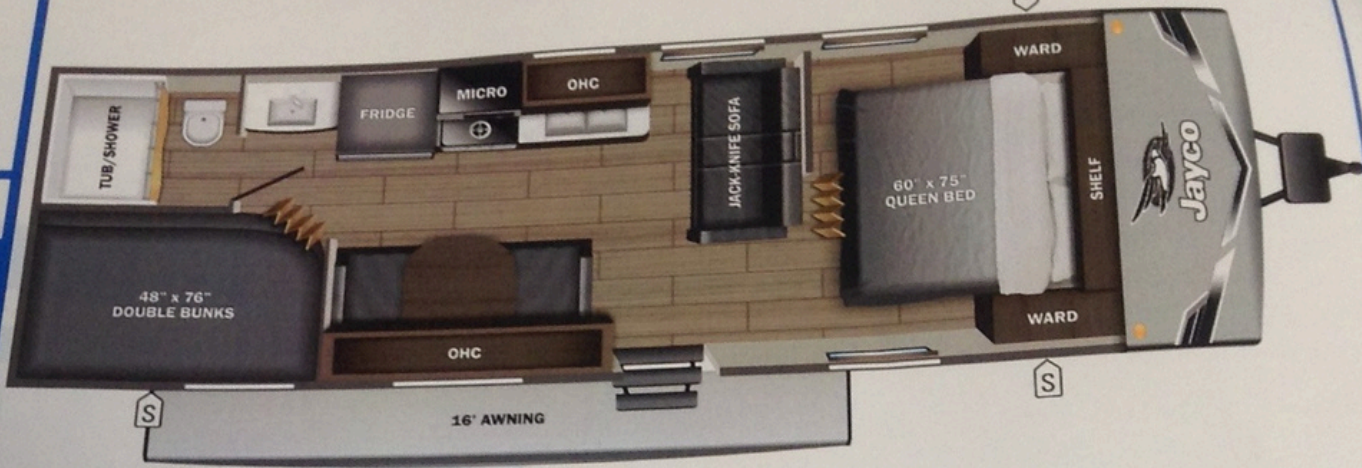

USD

S VEHICLE  
 06.00  
 n/c  
 50.00  
 n/c  
 n/c  
 n/c

**UVW**  
 2189 kgs

**Sleeps**

**Length**  
 29' 6.38"

**DIMENSIONS**

Exterior height:.....126.25"  
 Exterior width:.....96.00"

**WEIGHTS**

**SEATING & SLEEPING**

**TIRES**

Tire size (front):.....ST205/75R14D  
 Tire size (mid):.....  
 Tire size (rear):.....ST205/75R14D  
 Tire size (spare):.....ST205/75R14D

9.00

10.00  
 93.00

\*\*\*Some dimensions may be rounded and may vary from the actual dimensions\*\*\*  
 \*\*\*Weights may be estimated calculations and may vary from the actual weight - refer to the vehicle weight labels for actual weights\*\*\*