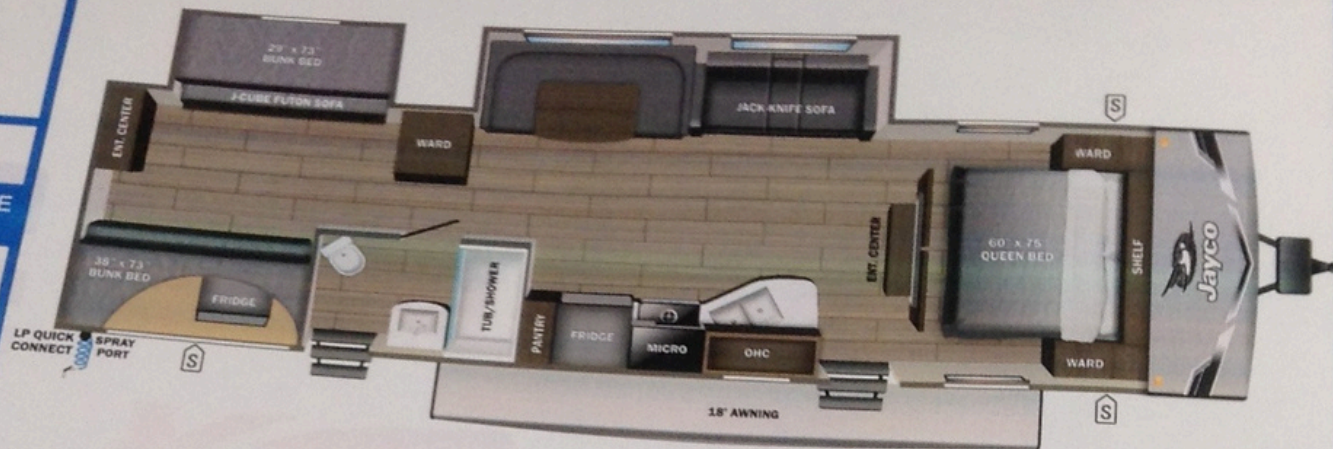

USD

THIS VEHICLE

- 493.00
- 210.00
- 250.00
- 593.00
- n/c
- n/c
- n/c
- n/c
- 210.00
- n/c
- n/c

UVW 3722 kgs

Sleeps

Length 36' 3.75"

DIMENSIONS

Exterior height:.....136.13"
 Exterior width:.....96.00"

WEIGHTS

GVWR:.....4218
 GAWR (front):.....1995
 GAWR (rear):.....1995
 Approx. Gross Cargo Carrying Capacity(GCCC):.....495

TIRES

Tire size (front):.....ST225/75R15E
 Tire size (mid):.....
 Tire size (rear):.....ST225/75R15E
 Tire size (spare):.....ST225/75R15E