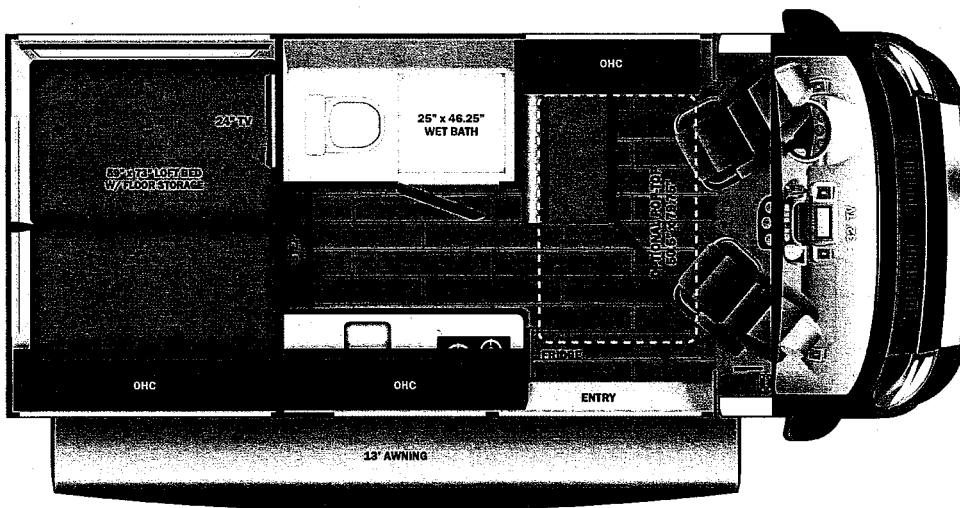

THE FOLLOWING ITEMS ARE STANDARD ON THIS MODEL
 AT NO EXTRA CHARGE

OPTIONAL EQUIPMENT INSTALLED ON
 BY MANUFACTURER

STANDARD EXTERIOR EQUIPMENT

- RAM® ProMaster 3500 window van
- GVWR- 9,350 lb.
- GCWR- 11,500 lb.
- 3.6L V6 24V VVT 276HP engine with 250 ft.-lb. torque
- 9-speed automatic 948TE transmission
- 180-amp alternator
- LT225/75R 16E tires
- Aluminum wheels
- 3,500 lb. rear hitch receiver with dual 4/7 pin connector
- 12V chassis battery
- 24 gal. fuel tank (gas)
- LED-lit running boards for cab and entry doors
- Chrome grille package
- Cable TV hookup with RG-6 coax
- Onan® 2,800W generator with auto-gen start
- 200W roof-mounted GoPower® solar panel with integrated control panel
- Portable solar plug
- 1,000W inverter
- (2) 12V AGM house batteries
- House battery disconnect switch
- 30-amp electrical service with detachable power cord
- (2) 120V exterior outlets
- 6 gal. propane tank (20 lb.)
- LP quick-connect hookup
- Heated holding tanks (12V pads)
- LED-lit holding tank valves
- Black tank flush
- Gravity water fill (20T)
- Winterization drain system
- 12V demand water pump
- Water filtration system
- Outside shower

Base price
 CSA STANDARDS
 23MY CSA CHASSIS
 DOWNCHARGE
 CUSTOMER VALUE PACKAGE
 NO POPTOP

U.S. FUNDS

UNIT TOTAL

173,

DEALER INSTALLED OPTION

Manufacturer's Suggested Retail Price \$173,843.00

TOTAL AMOUNT DOES NOT INCLUDE STATE AND LOCAL TAXES OR LICENSE FEES. THE PRICE SHOWN ABOVE MAY OR MAY NOT BE REPRESENTATIVE OF THE ACTUAL SELLING PRICE OF SIMILAR RECREATIONAL VEHICLES IN YOUR AREA.

TIRES

Tire size (front):.....LT225/75R16C
Tire size (mid):.....
Tire size (rear):.....LT225/75R16C

3.00

Some dimensions may be rounded and may vary from the actual dimensions
***Weights may be estimated calculations and may vary from the actual weight
- refer to the vehicle weight labels for actual weights***