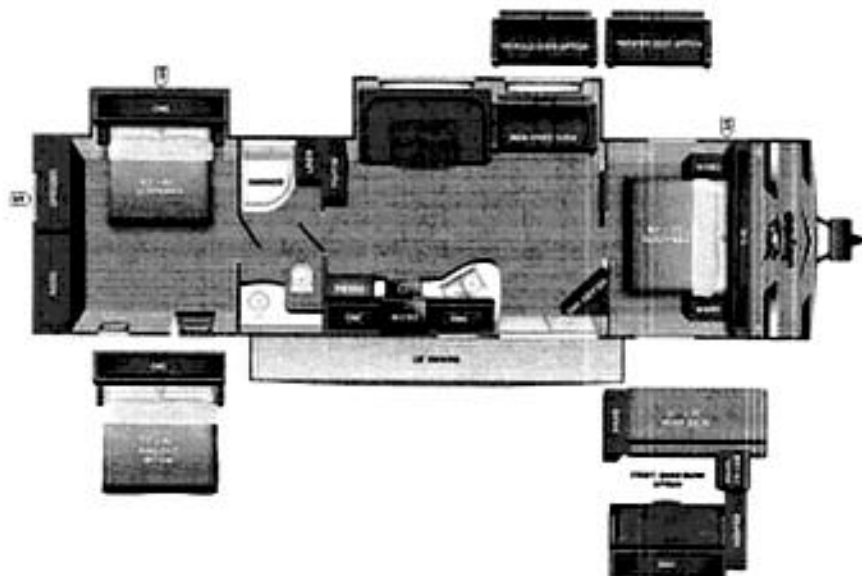

VEHICLE

33.00
n/c
10.00
10.00
13.00
n/c
n/c
10.00
n/c
n/c
n/c
18.00
n/c
n/c
13.00

UVW
3921 kgs

Sleeps

Length
40' 3.75"

DIMENSIONS

Exterior height:.....134.50"
Exterior width:.....96.00"

WEIGHTS

GVWR:.....4467
GAWR (front):.....2333
GAWR (rear):.....2333
Approx. Gross Cargo Carrying Capacity(GCCC):.....546

TIRES

Tire size (front):.....ST225/75R15E
Tire size (mid):.....
Tire size (rear):.....ST225/75R15E
Tire size (spare):.....ST225/75R15E