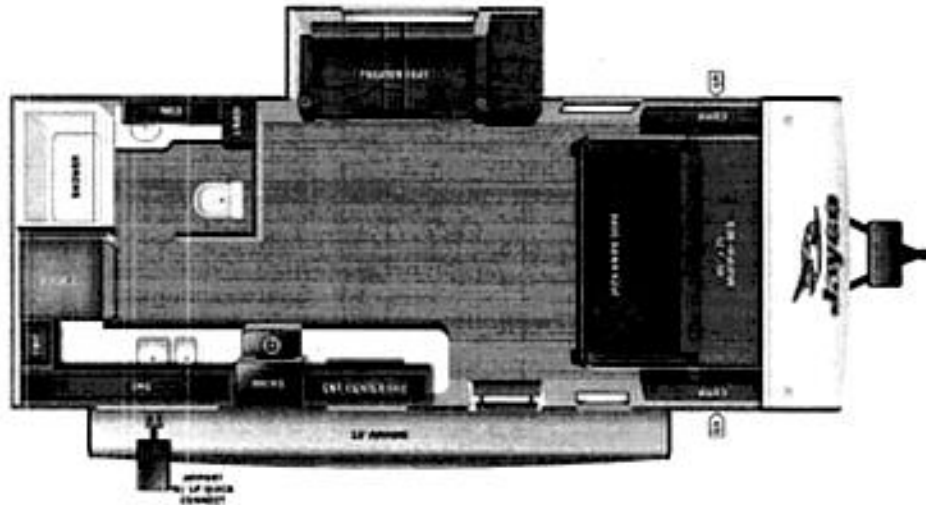

VEHICLE

.00
n/c
.00
.00
n/c
n/c
.00
.00
n/c
.00
.00
.00

UVW

2448 kgs

Sleeps

Length

23' 11.63"

DIMENSIONS

Exterior height:.....128.88"

Exterior width:.....96.00"

WEIGHTS

GVWR:.....2834

GAWR (front):.....1587

GAWR (rear):.....1587

Approx. Gross Cargo Carrying Capacity(GCCC):.....386

TIRES