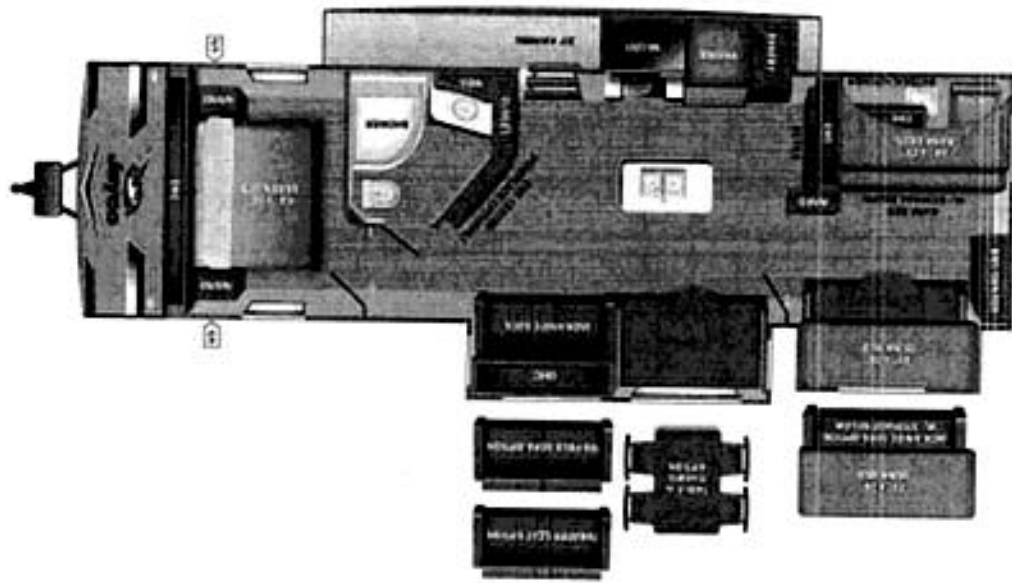

U/VW 4400 kgs **IB**

Sleeps **Length** 37' 9.75"

DIMENSIONS

Exterior height: 134.25"
Exterior width: 96.00"

WEIGHTS

GVM: 4966 (gals): 39.00
GVM (front): 2333
GVM (rear): 2333

Approx. Gross Cargo Carrying Capacity (GCC): 566
Water heater (gals.): 6.00

TIRES

Tire size (front): ST225/75R15R
Tire size (mid): ST225/75R15R
Tire size (rear): ST225/75R15R
Tire size (spare): ST225/75R15R

Some dimensions may be rounded and may vary from the actual dimensions...
Weights may be estimated calculations and may vary from the actual weight...
- refer to the vehicle weight labels for actual weights...
Floorplans, features and specifications are subject to change without notice.