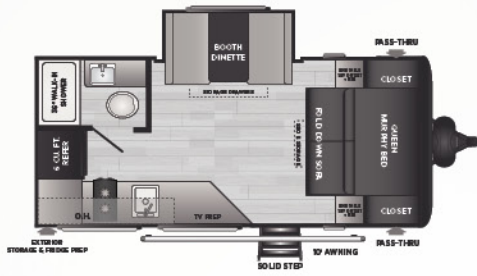

174RK | WEIGHT 4085 | LENGTH 21' 5"

SPORT • BOOTH DINETTE, REAR KITCHEN SLIDE, MURPHY BED