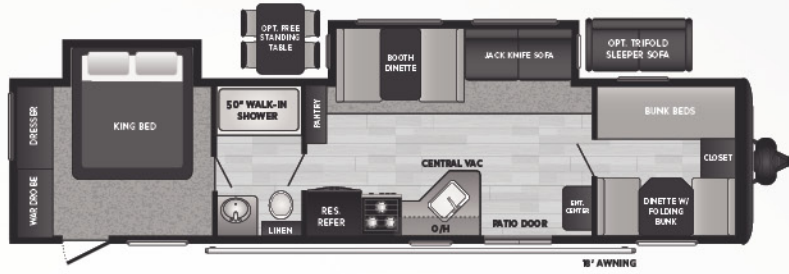

31BRD | WEIGHT TBD | LENGTH 35' 11"

- DOUBLE SLIDE, BUNKROOM W/ SLIDE, LARGE OUTSIDE KITCHEN

32LBH | WEIGHT 7516 | LENGTH 36' 6"

- SUPER SLIDE, BUNKROOM, BIKE DOOR

34FKDS | WEIGHT 8394 | LENGTH 38' 11"

- DOUBLE SLIDE, KING BED SLIDE, WASHER/DRYER PREP