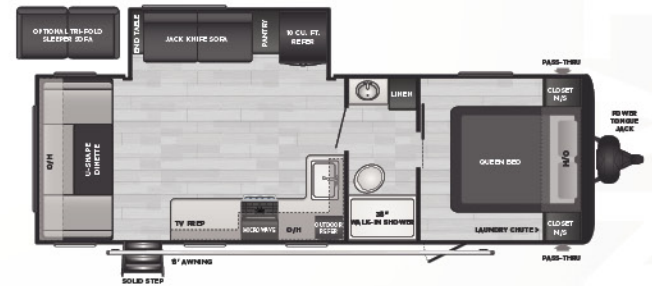

NEW! 25RDS | WEIGHT 6195 | LENGTH 29' 7"

- COMBO SLIDE, REAR DINETTE, OUTDOOR KITCHEN