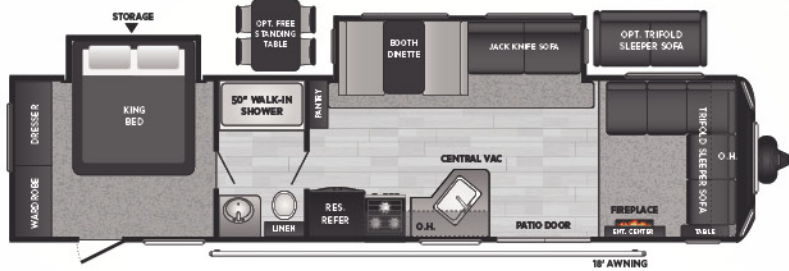

31BRD | WEIGHT TBD | LENGTH 35' 11"

- DOUBLE SLIDE, BUNKROOM W/ SLIDE, LARGE OUTSIDE KITCHEN

32LBH | WEIGHT 7516 | LENGTH 36' 6"

- SUPER SLIDE, BUNKROOM, BIKE DOOR

34FKDS | WEIGHT 8394 | LENGTH 38' 11"

- DOUBLE SLIDE, KING BED SLIDE, WASHER/DRYER PREP

38HDS | WEIGHT 8306 | LENGTH 39' 11"
 • DOUBLE SLIDE, KING BED SLIDE, FRONT BUNKROOM

38FDDS | WEIGHT 8519 | LENGTH 39' 11"
 • DOUBLE SLIDE, KING BED SLIDE, FRONT SECTIONAL

38FKTS | WEIGHT 9286 | LENGTH 39' 11"
 • TRIPLE SLIDE, QUEEN BED SLIDE, MID-BUNKROOM W/ SLIDE