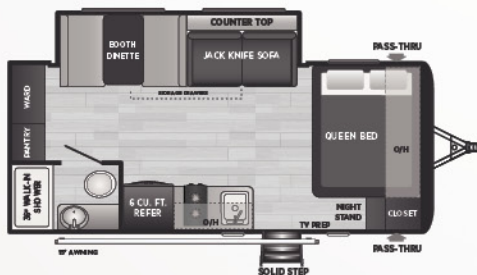

177RD | WEIGHT 3397 | LENGTH 21' 5"

SPORT • NON-SLIDE, REAR DINETTE

179RB | WEIGHT 3753 | LENGTH 21' 5"

SPORT • BOOTH DINETTE SLIDE, REAR BATHROOM

181BH | WEIGHT 4580 | LENGTH 22' 9"

SPORT • U-SHAPE DINETTE SLIDE, DOUBLE BUNKS, MURPHY BED