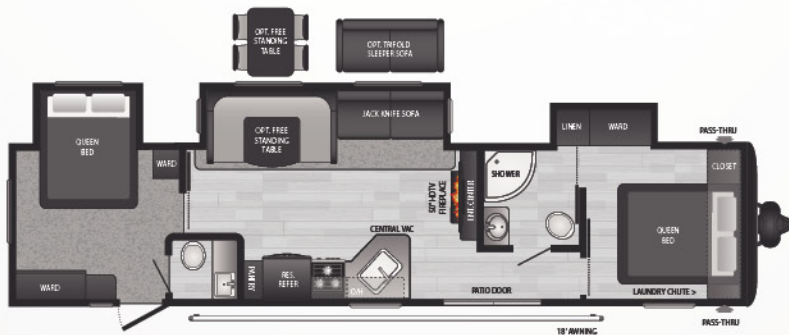

31BRD | WEIGHT TBD | LENGTH 35' 11"

- DOUBLE SLIDE, BUNKROOM W/ SLIDE, LARGE OUTSIDE KITCHEN

32LBH | WEIGHT 7516 | LENGTH 36' 6"

- SUPER SLIDE, BUNKROOM, BIKE DOOR

34FKDS | WEIGHT 8394 | LENGTH 38' 11"

- DOUBLE SLIDE, KING BED SLIDE, WASHER/DRYER PREP

38HDS | WEIGHT 8306 | LENGTH 39' 11"
 • DOUBLE SLIDE, KING BED SLIDE, FRONT BUNKROOM

38FDDS | WEIGHT 8519 | LENGTH 39' 11"
 • DOUBLE SLIDE, KING BED SLIDE, FRONT SECTIONAL

38FKTS | WEIGHT 9286 | LENGTH 39' 11"
 • TRIPLE SLIDE, QUEEN BED SLIDE, MID-BUNKROOM W/ SLIDE