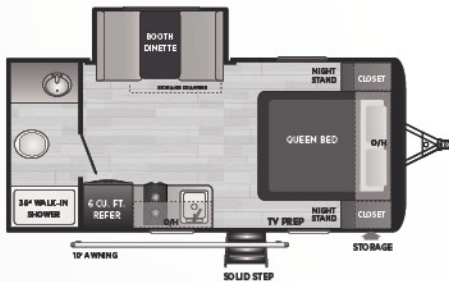

179RB | WEIGHT 3753 | LENGTH 21' 5"

SPORT • BOOTH DINETTE SLIDE, REAR BATHROOM