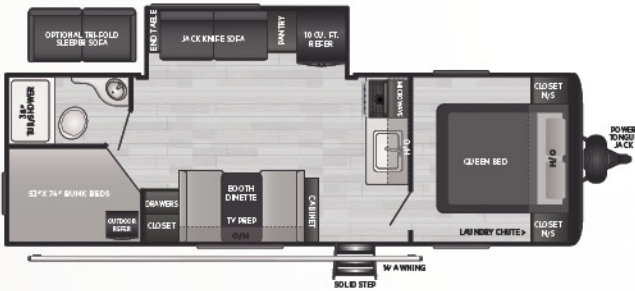

NEW! 22MLS | WEIGHT 5525 | LENGTH 26' 4"

- COMBO SLIDE, MIDDLE LIVING, OPEN CONCEPT

NEW! 24RBS | WEIGHT TBD | LENGTH TBD

- SUPER SLIDE, REAR BATH, OUTDOOR KITCHEN

NEW! 25BHN | WEIGHT TBD | LENGTH 29' 3"

- NON-SLIDE, DOUBLE BUNKS, PRIVATE BEDROOM