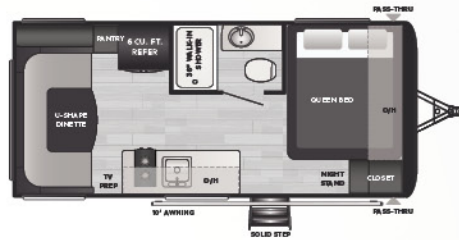

174RK | WEIGHT 4085 | LENGTH 21' 5"

SPORT • BOOTH DINETTE, REAR KITCHEN SLIDE, MURPHY BED

175BH | WEIGHT 3428 | LENGTH 21' 5"

SPORT • NON-SLIDE, SINGLE BUNKS

176BH | WEIGHT 3810 | LENGTH 21' 5"

SPORT • BOOTH DINETTE SLIDE, SINGLE BUNKS

177RD | WEIGHT 3397 | LENGTH 21' 5"

SPORT • NON-SLIDE, REAR DINETTE

179RB | WEIGHT 3753 | LENGTH 21' 5"

SPORT • BOOTH DINETTE SLIDE, REAR BATHROOM

181BH | WEIGHT 4580 | LENGTH 22' 9"

SPORT • U-SHAPE DINETTE SLIDE, DOUBLE BUNKS, MURPHY BED