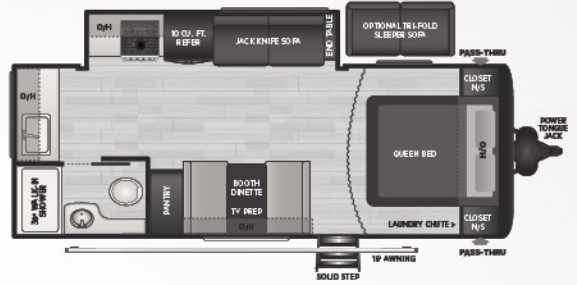

186SS | WEIGHT 4291 | LENGTH 22' 10"

SPORT • SUPER SLIDE, REAR PANTRY/WARDROBE

201BH | WEIGHT TBD | LENGTH TBD

SPORT • NON-SLIDE DOUBLE BUNKS

NEW FLOOR PLANS

20RDN | WEIGHT TBD | LENGTH 24' 11"

- NON-SLIDE, REAR DINETTE, LARGE REAR WINDOWS

NEW! 22MLS | WEIGHT 5525 | LENGTH 26' 4"

- COMBO SLIDE, MIDDLE LIVING, OPEN CONCEPT

NEW! 24RBS | WEIGHT TBD | LENGTH TBD

- SUPER SLIDE, REAR BATH, OUTDOOR KITCHEN

NEW! 25BHN | WEIGHT TBD | LENGTH 29' 3"

- NON-SLIDE, DOUBLE BUNKS, PRIVATE BEDROOM