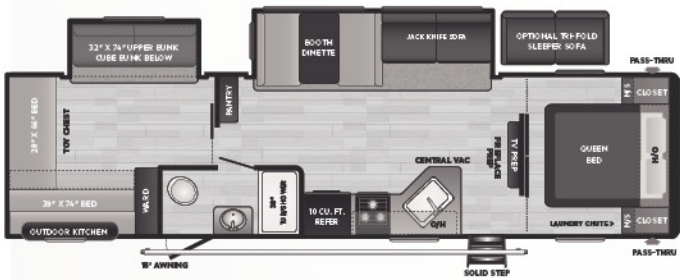

28RKS | WEIGHT 7012 | LENGTH 32' 11"

- SUPER SLIDE, REAR KITCHEN, OUTSIDE KITCHEN

29DFS | WEIGHT 7126 | LENGTH 33' 11"

- SUPER SLIDE, DOUBLE BUNKS, HIDDEN PANTRY

29QBS | WEIGHT TBD | LENGTH 33' 3"

- SUPER SLIDE, FOUR SINGLE BUNKS, LARGE WRAP AROUND EXTERIOR STORAGE

31BRD | WEIGHT TBD | LENGTH 35' 11"

- DOUBLE SLIDE, BUNKROOM W/ SLIDE, LARGE OUTSIDE KITCHEN

32LBH | WEIGHT 7516 | LENGTH 36' 6"

- SUPER SLIDE, BUNKROOM, BIKE DOOR

34FKDS | WEIGHT 8394 | LENGTH 38' 11"

- DOUBLE SLIDE, KING BED SLIDE, WASHER/DRYER PREP