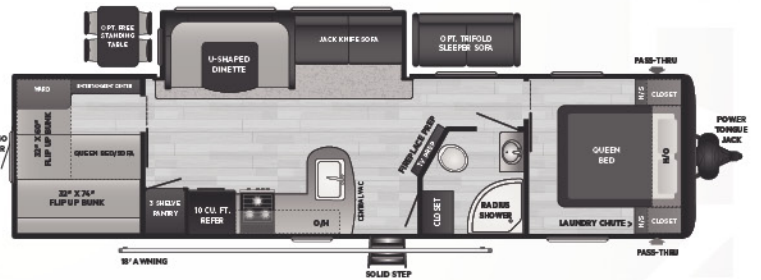

28RKS | WEIGHT 7012 | LENGTH 32' 11"

- SUPER SLIDE, REAR KITCHEN, OUTSIDE KITCHEN

29DFS | WEIGHT 7126 | LENGTH 33' 11"

- SUPER SLIDE, DOUBLE BUNKS, HIDDEN PANTRY

29QBS | WEIGHT TBD | LENGTH 33' 3"

- SUPER SLIDE, FOUR SINGLE BUNKS, LARGE WRAP AROUND EXTERIOR STORAGE

31BRD | WEIGHT TBD | LENGTH 35' 11"

- DOUBLE SLIDE, BUNKROOM W/ SLIDE, LARGE OUTSIDE KITCHEN

32LBH | WEIGHT 7516 | LENGTH 36' 6"

- SUPER SLIDE, BUNKROOM, BIKE DOOR

34FKDS | WEIGHT 8394 | LENGTH 38' 11"

- DOUBLE SLIDE, KING BED SLIDE, WASHER/DRYER PREP