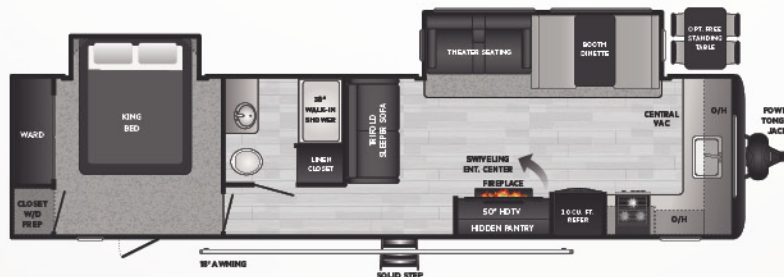

28RKS | WEIGHT 7012 | LENGTH 32' 11"

- SUPER SLIDE, REAR KITCHEN, OUTSIDE KITCHEN

29DFS | WEIGHT 7126 | LENGTH 33' 11"

- SUPER SLIDE, DOUBLE BUNKS, HIDDEN PANTRY

29QBS | WEIGHT TBD | LENGTH 33' 3"

- SUPER SLIDE, FOUR SINGLE BUNKS, LARGE WRAP AROUND EXTERIOR STORAGE

31BRD | WEIGHT TBD | LENGTH 35' 11"

- DOUBLE SLIDE, BUNKROOM W/ SLIDE, LARGE OUTSIDE KITCHEN

32LBH | WEIGHT 7516 | LENGTH 36' 6"

- SUPER SLIDE, BUNKROOM, BIKE DOOR

34FKDS | WEIGHT 8394 | LENGTH 38' 11"

- DOUBLE SLIDE, KING BED SLIDE, WASHER/DRYER PREP