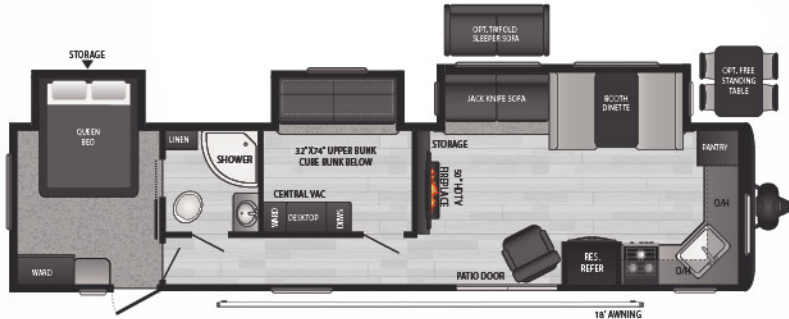

28RKS | WEIGHT 7012 | LENGTH 32' 11"

- SUPER SLIDE, REAR KITCHEN, OUTSIDE KITCHEN

29DFS | WEIGHT 7126 | LENGTH 33' 11"

- SUPER SLIDE, DOUBLE BUNKS, HIDDEN PANTRY

29QBS | WEIGHT TBD | LENGTH 33' 3"

- SUPER SLIDE, FOUR SINGLE BUNKS, LARGE WRAP AROUND EXTERIOR STORAGE

31BRD | WEIGHT TBD | LENGTH 35' 11"

- DOUBLE SLIDE, BUNKROOM W/ SLIDE, LARGE OUTSIDE KITCHEN

32LBH | WEIGHT 7516 | LENGTH 36' 6"

- SUPER SLIDE, BUNKROOM, BIKE DOOR

34FKDS | WEIGHT 8394 | LENGTH 38' 11"

- DOUBLE SLIDE, KING BED SLIDE, WASHER/DRYER PREP

38HDS | WEIGHT 8306 | LENGTH 39' 11"
 • DOUBLE SLIDE, KING BED SLIDE, FRONT BUNKROOM

38FDDS | WEIGHT 8519 | LENGTH 39' 11"
 • DOUBLE SLIDE, KING BED SLIDE, FRONT SECTIONAL

38FKTS | WEIGHT 9286 | LENGTH 39' 11"
 • TRIPLE SLIDE, QUEEN BED SLIDE, MID-BUNKROOM W/ SLIDE