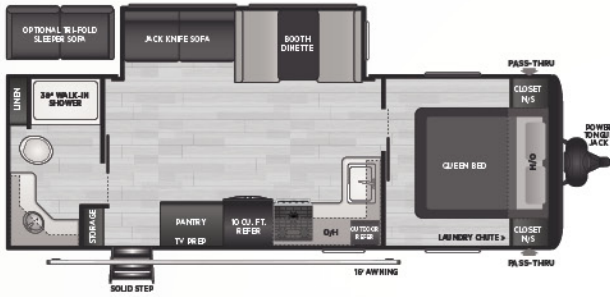

186SS | WEIGHT 4291 | LENGTH 22' 10"

SPORT • SUPER SLIDE, REAR PANTRY/WARDROBE

201BH | WEIGHT TBD | LENGTH TBD

SPORT • NON-SLIDE DOUBLE BUNKS

NEW FLOOR PLANS

20RDN | WEIGHT TBD | LENGTH 24' 11"

- NON-SLIDE, REAR DINETTE, LARGE REAR WINDOWS

NEW! 22MLS | WEIGHT 5525 | LENGTH 26' 4"

- COMBO SLIDE, MIDDLE LIVING, OPEN CONCEPT

NEW! 24RBS | WEIGHT TBD | LENGTH TBD

- SUPER SLIDE, REAR BATH, OUTDOOR KITCHEN

NEW! 25BHN | WEIGHT TBD | LENGTH 29' 3"

- NON-SLIDE, DOUBLE BUNKS, PRIVATE BEDROOM