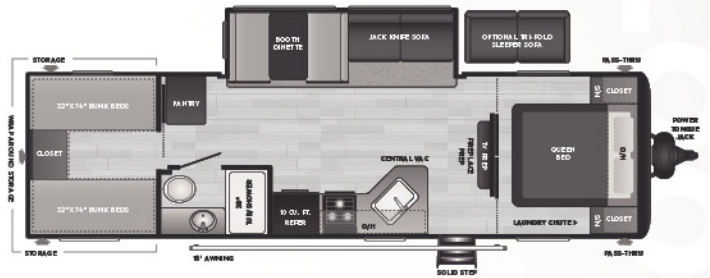

29QBS | WEIGHT TBD | LENGTH 33' 3"

- SUPER SLIDE, FOUR SINGLE BUNKS, LARGE WRAP AROUND EXTERIOR STORAGE