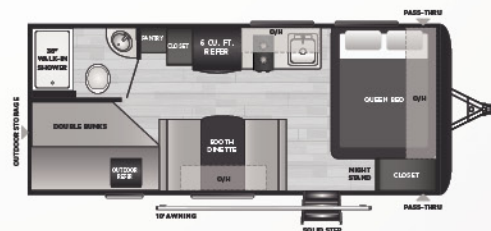

201BH | WEIGHT TBD | LENGTH TBD

SPORT • NON-SLIDE DOUBLE BUNKS

NEW FLOOR PLANS