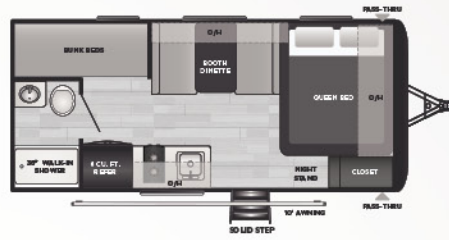

174RK | WEIGHT 4085 | LENGTH 21' 5"

SPORT • BOOTH DINETTE, REAR KITCHEN SLIDE, MURPHY BED

175BH | WEIGHT 3428 | LENGTH 21' 5"

SPORT • NON-SLIDE, SINGLE BUNKS

176BH | WEIGHT 3810 | LENGTH 21' 5"

SPORT • BOOTH DINETTE SLIDE, SINGLE BUNKS