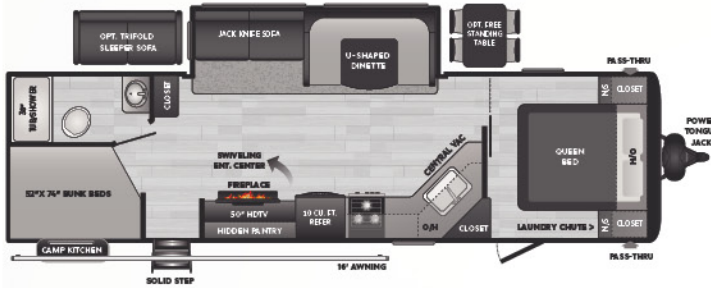

29DFS | WEIGHT 7126 | LENGTH 33' 11"

- SUPER SLIDE, DOUBLE BUNKS, HIDDEN PANTRY