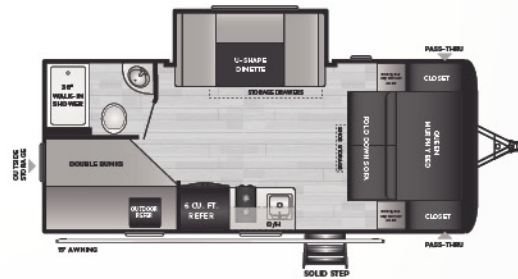

174RK | WEIGHT 4085 | LENGTH 21' 5"

SPORT • BOOTH DINETTE, REAR KITCHEN SLIDE, MURPHY BED

175BH | WEIGHT 3428 | LENGTH 21' 5"

SPORT • NON-SLIDE, SINGLE BUNKS

176BH | WEIGHT 3810 | LENGTH 21' 5"

SPORT • BOOTH DINETTE SLIDE, SINGLE BUNKS

177RD | WEIGHT 3397 | LENGTH 21' 5"

SPORT • NON-SLIDE, REAR DINETTE

179RB | WEIGHT 3753 | LENGTH 21' 5"

SPORT • BOOTH DINETTE SLIDE, REAR BATHROOM

181BH | WEIGHT 4580 | LENGTH 22' 9"

SPORT • U-SHAPE DINETTE SLIDE, DOUBLE BUNKS, MURPHY BED