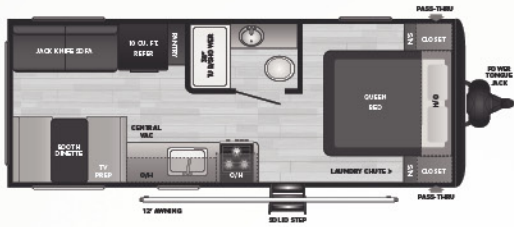

20RDN | WEIGHT TBD | LENGTH 24' 11"

- NON-SLIDE, REAR DINETTE, LARGE REAR WINDOWS