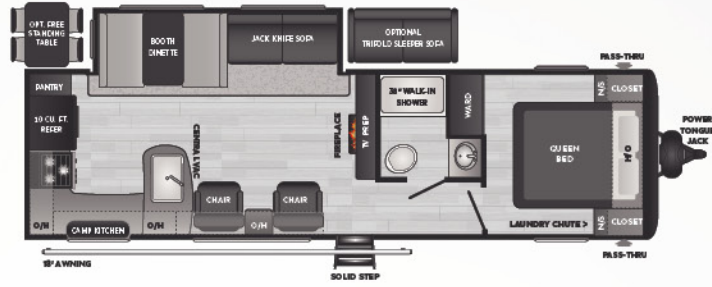

NEW! 25BHS | WEIGHT TBD | LENGTH TBD

- COMBO SLIDE, DOUBLE BUNKS, OUTDOOR KITCHEN

NEW! 25RDS | WEIGHT 6195 | LENGTH 29' 7"

- COMBO SLIDE, REAR DINETTE, OUTDOOR KITCHEN

26BHS | WEIGHT TBD | LENGTH 30' 8"

- SUPER SLIDE, DOUBLE BUNKS, DOUBLE ENTRY

28RKS | WEIGHT 7012 | LENGTH 32' 11"

- SUPER SLIDE, REAR KITCHEN, OUTSIDE KITCHEN

29DFS | WEIGHT 7126 | LENGTH 33' 11"

- SUPER SLIDE, DOUBLE BUNKS, HIDDEN PANTRY

29QBS | WEIGHT TBD | LENGTH 33' 3"

- SUPER SLIDE, FOUR SINGLE BUNKS, LARGE WRAP AROUND EXTERIOR STORAGE