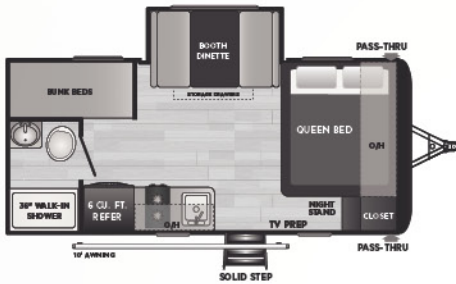

174RK | WEIGHT 4085 | LENGTH 21' 5"

SPORT • BOOTH DINETTE, REAR KITCHEN SLIDE, MURPHY BED

175BH | WEIGHT 3428 | LENGTH 21' 5"

SPORT • NON-SLIDE, SINGLE BUNKS

176BH | WEIGHT 3810 | LENGTH 21' 5"

SPORT • BOOTH DINETTE SLIDE, SINGLE BUNKS