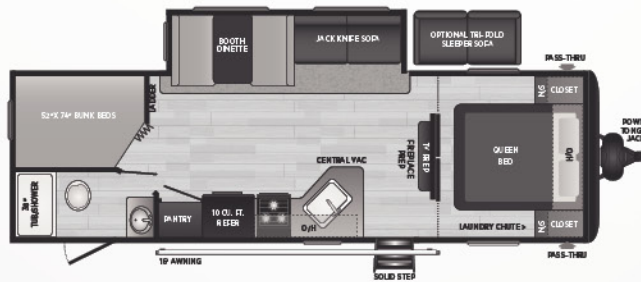

26BHS | WEIGHT TBD | LENGTH 30' 8"

- SUPER SLIDE, DOUBLE BUNKS, DOUBLE ENTRY