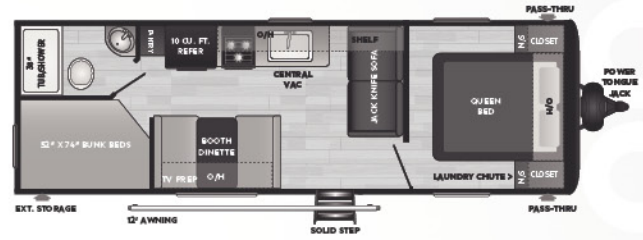

186SS | WEIGHT 4291 | LENGTH 22' 10"

SPORT • SUPER SLIDE, REAR PANTRY/WARDROBE

201BH | WEIGHT TBD | LENGTH TBD

SPORT • NON-SLIDE DOUBLE BUNKS

NEW FLOOR PLANS

20RDN | WEIGHT TBD | LENGTH 24' 11"

- NON-SLIDE, REAR DINETTE, LARGE REAR WINDOWS

NEW! 22MLS | WEIGHT 5525 | LENGTH 26' 4"

- COMBO SLIDE, MIDDLE LIVING, OPEN CONCEPT

NEW! 24RBS | WEIGHT TBD | LENGTH TBD

- SUPER SLIDE, REAR BATH, OUTDOOR KITCHEN

NEW! 25BHN | WEIGHT TBD | LENGTH 29' 3"

- NON-SLIDE, DOUBLE BUNKS, PRIVATE BEDROOM