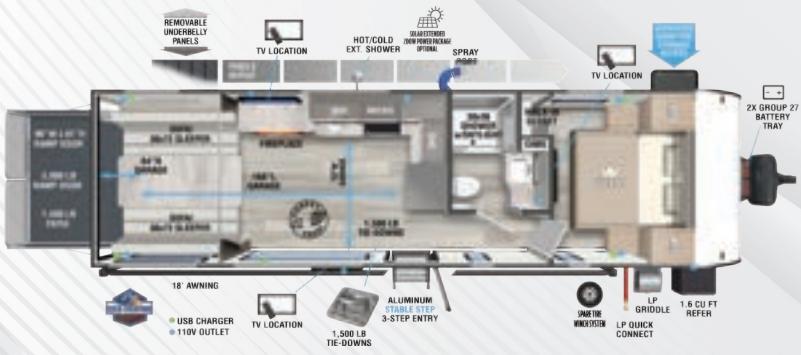

260RTK LENGTH: 28' 8"

Scan to view all floorplans, standards/options, photos, videos, specs, and more on our website.

FOREST RIVER WILDWOOD FSX

BRING THE GEAR Toy Haulers/Cargo Carriers

262VC LENGTH: 29' 11"

265RTK LENGTH: 30' 9"

270RTK LENGTH: 32' 3"

275VC LENGTH: 32' 5"

290RTK LENGTH: 36' 5"