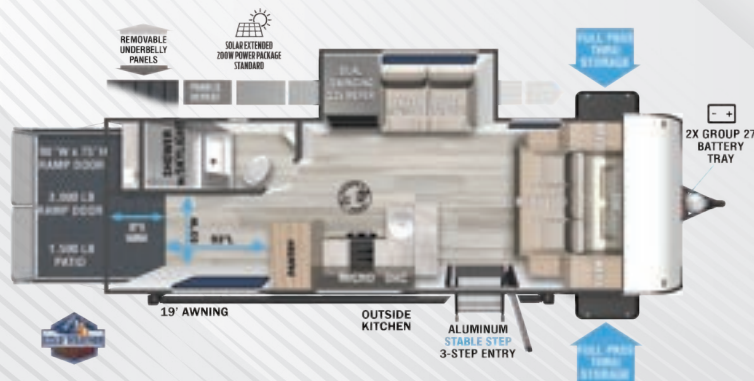

LITE WEIGHT SERIES

Couples Coaches

161QK LENGTH: 23' 6"

163RDSK LENGTH: 23' 0"

167RBK LENGTH: 21' 2"

169RSK LENGTH: 22' 11"

170SS LENGTH: 22' 9"

Scan to view all floorplans, standards/options, photos, videos, specs, and more on our website.

LITE WEIGHT SERIES

Bunk Houses

BRING THE GEAR

Toy Haulers/Cargo Carriers

175RTK LENGTH: 21' 9"

190RTK LENGTH: 25' 0"

210RTK LENGTH: 28' 8"

245VC LENGTH: 27' 3"

260RTK LENGTH: 28' 8"

Scan to view all floorplans, standards/options, photos, videos, specs, and more on our website.

FOREST RIVER WILDWOOD FSX

BRING THE GEAR Toy Haulers/Cargo Carriers

262VC LENGTH: 29' 11"

265RTK LENGTH: 30' 9"

270RTK LENGTH: 32' 3"

275VC LENGTH: 32' 5"

290RTK LENGTH: 36' 5"