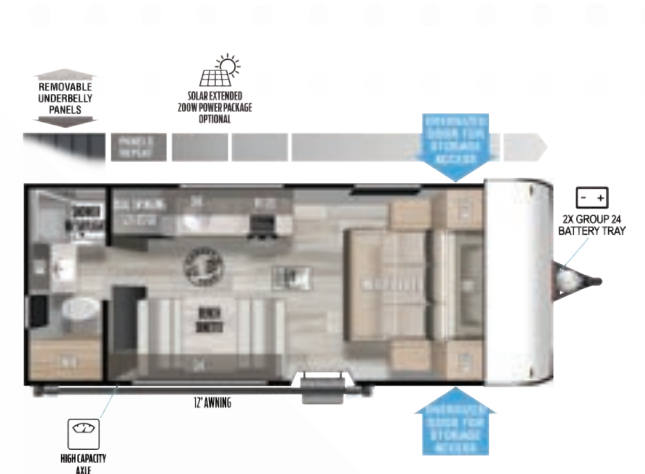

LITE WEIGHT SERIES

Couples Coaches

161QK LENGTH: 23' 6"

163RDSK LENGTH: 23' 0"

167RBK LENGTH: 21' 2"

169RSK LENGTH: 22' 11"

170SS LENGTH: 22' 9"

Scan to view all floorplans, standards/options, photos, videos, specs, and more on our website.

LITE WEIGHT SERIES

Bunk Houses

BRING THE GEAR

Toy Haulers/Cargo Carriers

175RTK LENGTH: 21' 9"

190RTK LENGTH: 25' 0"

210RTK LENGTH: 28' 8"

245VC LENGTH: 27' 3"

260RTK LENGTH: 28' 8"

Scan to view all floorplans, standards/options, photos, videos, specs, and more on our website.

FOREST RIVER WILDWOOD FSX

BRING THE GEAR Toy Haulers/Cargo Carriers

262VC LENGTH: 29' 11"

265RTK LENGTH: 30' 9"

270RTK LENGTH: 32' 3"

275VC LENGTH: 32' 5"

290RTK LENGTH: 36' 5"