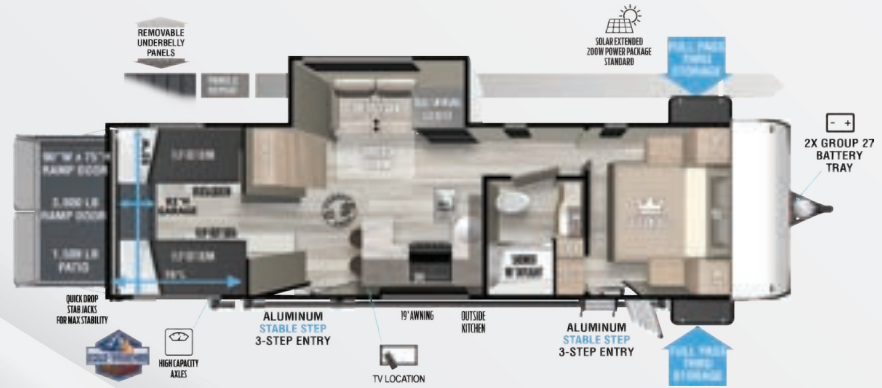

260RTK LENGTH: 28' 8"

Scan to view all floorplans, standards/options, photos, videos, specs, and more on our website.

FOREST RIVER WILDWOOD FSX

BRING THE GEAR Toy Haulers/Cargo Carriers

262VC LENGTH: 29' 11"

265RTK LENGTH: 30' 9"

270RTK LENGTH: 32' 3"

275VC LENGTH: 32' 5"

290RTK LENGTH: 36' 5"