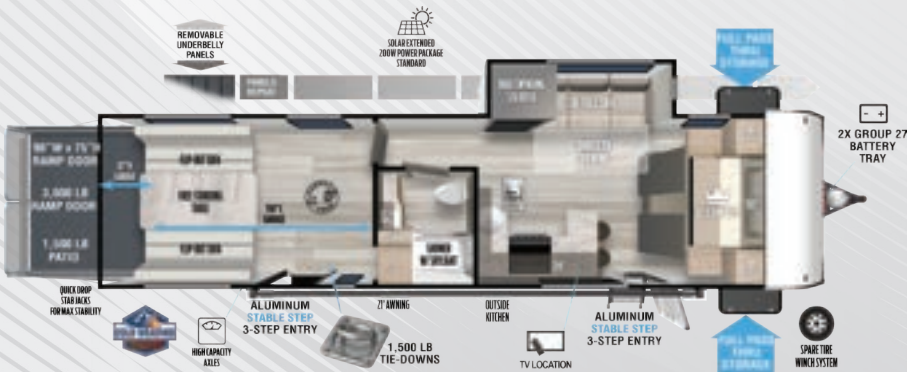

260RTK LENGTH: 28' 8"

Scan to view all floorplans, standards/options, photos, videos, specs, and more on our website.

FOREST RIVER WILDWOOD FSX

BRING THE GEAR Toy Haulers/Cargo Carriers

262VC LENGTH: 29' 11"

265RTK LENGTH: 30' 9"

270RTK LENGTH: 32' 3"

275VC LENGTH: 32' 5"

290RTK LENGTH: 36' 5"