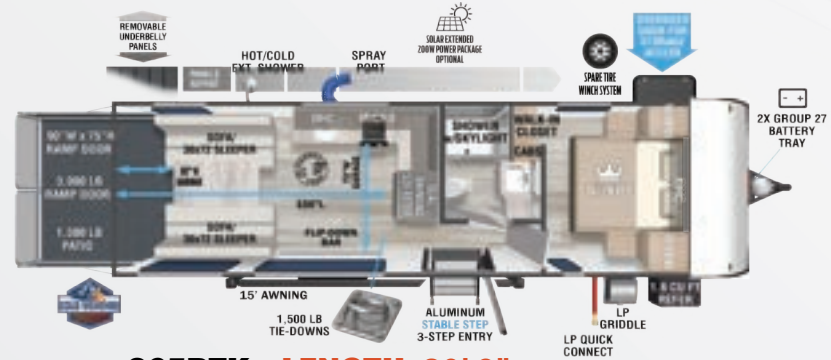

260RTK LENGTH: 28' 8"

Scan to view all floorplans, standards/options, photos, videos, specs, and more on our website.

FOREST RIVER WILDWOOD FSX

BRING THE GEAR Toy Haulers/Cargo Carriers

262VC LENGTH: 29' 11"

265RTK LENGTH: 30' 9"

270RTK LENGTH: 32' 3"

275VC LENGTH: 32' 5"

290RTK LENGTH: 36' 5"