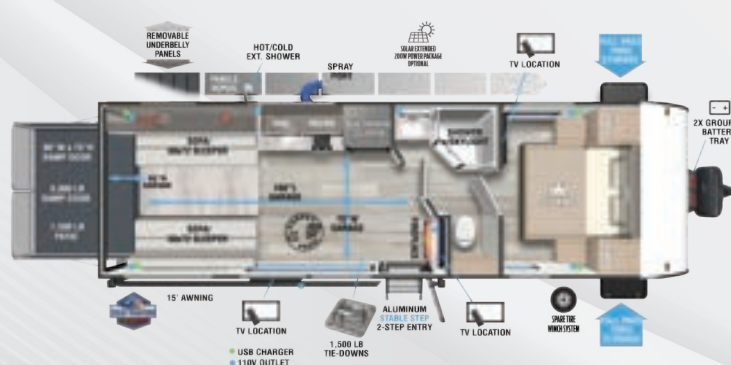

LITE WEIGHT SERIES

Bunk Houses

BRING THE GEAR

Toy Haulers/Cargo Carriers

175RTK LENGTH: 21' 9"

190RTK LENGTH: 25' 0"

210RTK LENGTH: 28' 8"

245VC LENGTH: 27' 3"

260RTK LENGTH: 28' 8"

Scan to view all floorplans, standards/options, photos, videos, specs, and more on our website.

FOREST RIVER WILDWOOD FSX

BRING THE GEAR Toy Haulers/Cargo Carriers

262VC LENGTH: 29' 11"

265RTK LENGTH: 30' 9"

270RTK LENGTH: 32' 3"

275VC LENGTH: 32' 5"

290RTK LENGTH: 36' 5"