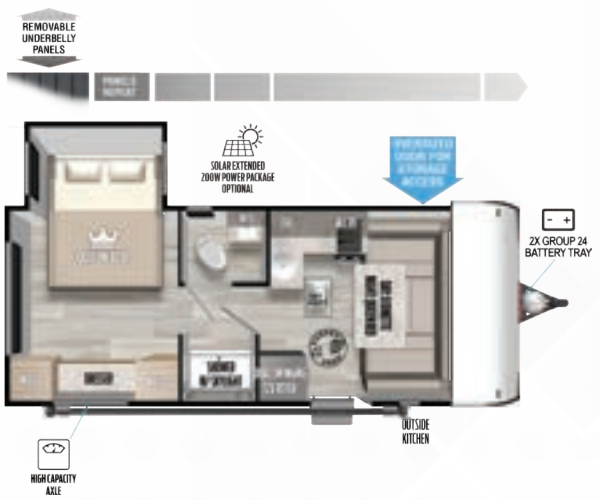

LITE WEIGHT SERIES

Couples Coaches

161QK LENGTH: 23' 6"

163RDSK LENGTH: 23' 0"

167RBK LENGTH: 21' 2"

169RSK LENGTH: 22' 11"

170SS LENGTH: 22' 9"

Scan to view all floorplans, standards/options, photos, videos, specs, and more on our website.

LITE WEIGHT SERIES

Bunk Houses

BRING THE GEAR

Toy Haulers/Cargo Carriers

175RTK LENGTH: 21' 9"

190RTK LENGTH: 25' 0"

210RTK LENGTH: 28' 8"

245VC LENGTH: 27' 3"

260RTK LENGTH: 28' 8"

Scan to view all floorplans, standards/options, photos, videos, specs, and more on our website.

FOREST RIVER WILDWOOD FSX

BRING THE GEAR Toy Haulers/Cargo Carriers

262VC LENGTH: 29' 11"

265RTK LENGTH: 30' 9"

270RTK LENGTH: 32' 3"

275VC LENGTH: 32' 5"

290RTK LENGTH: 36' 5"