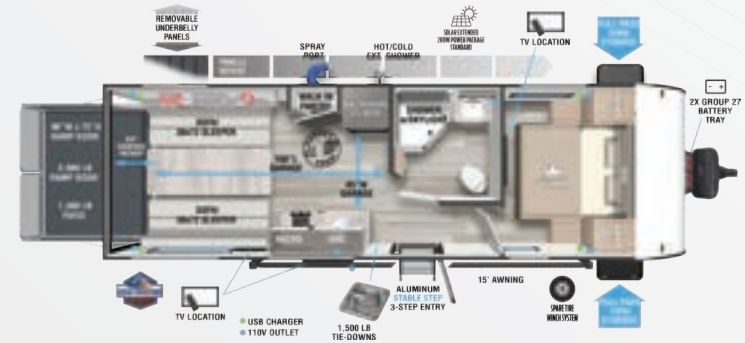

LITE WEIGHT SERIES

Bunk Houses

BRING THE GEAR

Toy Haulers/Cargo Carriers

175RTK LENGTH: 21' 9"

190RTK LENGTH: 25' 0"

210RTK LENGTH: 28' 8"

245VC LENGTH: 27' 3"

260RTK LENGTH: 28' 8"

Scan to view all floorplans, standards/options, photos, videos, specs, and more on our website.

FOREST RIVER WILDWOOD FSX

BRING THE GEAR Toy Haulers/Cargo Carriers

262VC LENGTH: 29' 11"

265RTK LENGTH: 30' 9"

270RTK LENGTH: 32' 3"

275VC LENGTH: 32' 5"

290RTK LENGTH: 36' 5"