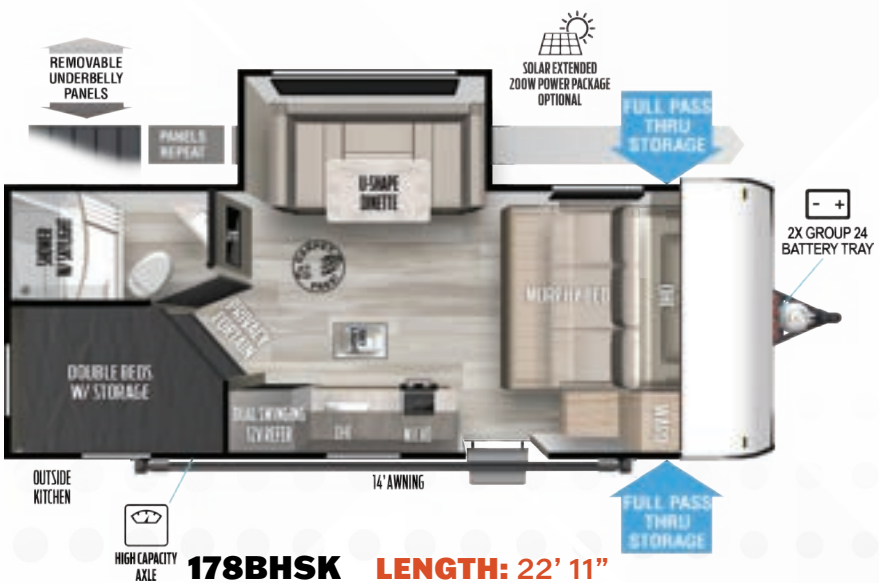

LITE WEIGHT SERIES

Couples Coaches

161QK LENGTH: 23' 6"

163RDSK LENGTH: 23' 0"

167RBK LENGTH: 21' 2"

169RSK LENGTH: 22' 11"

170SS LENGTH: 22' 9"

Scan to view all floorplans, standards/options, photos, videos, specs, and more on our website.

LITE WEIGHT SERIES

Bunk Houses

BRING THE GEAR

Toy Haulers/Cargo Carriers

175RTK LENGTH: 21' 9"

190RTK LENGTH: 25' 0"

210RTK LENGTH: 28' 8"

245VC LENGTH: 27' 3"

260RTK LENGTH: 28' 8"

Scan to view all floorplans, standards/options, photos, videos, specs, and more on our website.

FOREST RIVER WILDWOOD FSX

BRING THE GEAR Toy Haulers/Cargo Carriers

262VC LENGTH: 29' 11"

265RTK LENGTH: 30' 9"

270RTK LENGTH: 32' 3"

275VC LENGTH: 32' 5"

290RTK LENGTH: 36' 5"