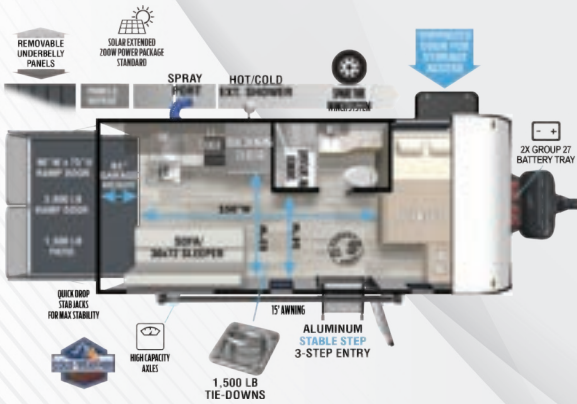

LITE WEIGHT SERIES

Bunk Houses

BRING THE GEAR

Toy Haulers/Cargo Carriers

175RTK LENGTH: 21' 9"

190RTK LENGTH: 25' 0"

210RTK LENGTH: 28' 8"

245VC LENGTH: 27' 3"

260RTK LENGTH: 28' 8"

Scan to view all floorplans, standards/options, photos, videos, specs, and more on our website.

FOREST RIVER WILDWOOD FSX

BRING THE GEAR Toy Haulers/Cargo Carriers

262VC LENGTH: 29' 11"

265RTK LENGTH: 30' 9"

270RTK LENGTH: 32' 3"

275VC LENGTH: 32' 5"

290RTK LENGTH: 36' 5"