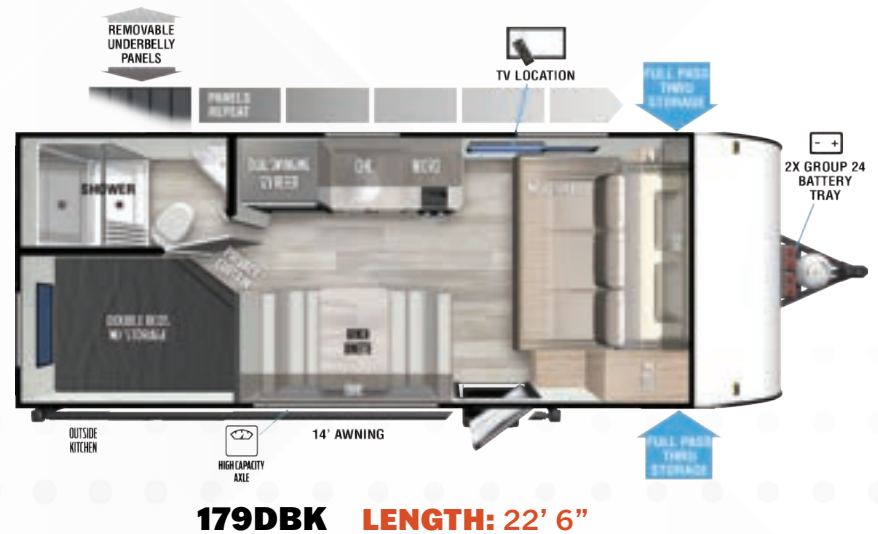

LITE WEIGHT SERIES

Couples Coaches

161QK LENGTH: 23' 6"

163RDSK LENGTH: 23' 0"

167RBK LENGTH: 21' 2"

169RSK LENGTH: 22' 11"

170SS LENGTH: 22' 9"

Scan to view all floorplans, standards/options, photos, videos, specs, and more on our website.

LITE WEIGHT SERIES

Bunk Houses

BRING THE GEAR

Toy Haulers/Cargo Carriers

175RTK LENGTH: 21' 9"

190RTK LENGTH: 25' 0"

210RTK LENGTH: 28' 8"

245VC LENGTH: 27' 3"

260RTK LENGTH: 28' 8"

Scan to view all floorplans, standards/options, photos, videos, specs, and more on our website.

FOREST RIVER WILDWOOD FSX

BRING THE GEAR Toy Haulers/Cargo Carriers

262VC LENGTH: 29' 11"

265RTK LENGTH: 30' 9"

270RTK LENGTH: 32' 3"

275VC LENGTH: 32' 5"

290RTK LENGTH: 36' 5"