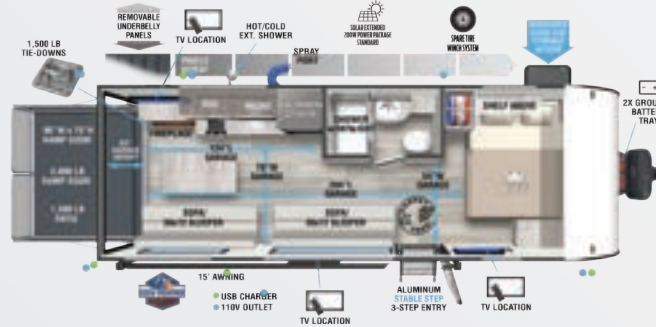

LITE WEIGHT SERIES

Bunk Houses

BRING THE GEAR

Toy Haulers/Cargo Carriers

175RTK LENGTH: 21' 9"

190RTK LENGTH: 25' 0"

210RTK LENGTH: 28' 8"

245VC LENGTH: 27' 3"

260RTK LENGTH: 28' 8"

Scan to view all floorplans, standards/options, photos, videos, specs, and more on our website.

FOREST RIVER WILDWOOD FSX

BRING THE GEAR Toy Haulers/Cargo Carriers

262VC LENGTH: 29' 11"

265RTK LENGTH: 30' 9"

270RTK LENGTH: 32' 3"

275VC LENGTH: 32' 5"

290RTK LENGTH: 36' 5"