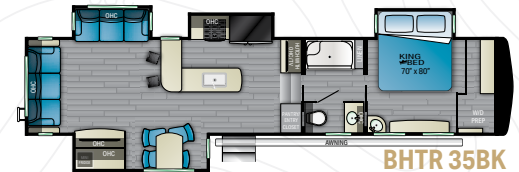

BHTR 32RS

LENGTH: 36' 2" | HEIGHT: 13' 3" | HITCH: 2,120 LBS.
 DRY: 11,043 LBS. | GVWR: 15,500 LBS. | SLEEP CAPACITY: 3-4

BHTR 33RKS

LENGTH: 37' 6" | HEIGHT: 13' 4" | HITCH: 3,475 LBS.
 DRY: 10,910 LBS. | GVWR: 15,500 LBS. | SLEEP CAPACITY: 3-4

BHTR 35BK

LENGTH: 39' 0" | HEIGHT: 13' 4" | HITCH: 3,225 LBS.
 DRY: 12,050 LBS. | GVWR: 15,500 LBS. | SLEEP CAPACITY: 3-4

BHTR 37RD

LENGTH: 40' 6" | HEIGHT: 13' 4" | HITCH: 2,780 LBS.
 DRY: 12,545 LBS. | GVWR: 15,500 LBS. | SLEEP CAPACITY: 5-6

BHTR 37TB

LENGTH: 42' 5-1/4" | HEIGHT: 13' 4" | HITCH: 3,010 LBS.
 DRY: 9,740 LBS. | GVWR: 16,000 LBS. | SLEEP CAPACITY: 7-8

BHTR 38FL

LENGTH: 42' 4" | HEIGHT: 13' 3" | HITCH: 2,970 LBS.
 DRY: 13,450 LBS. | GVWR: 16,000 LBS. | SLEEP CAPACITY: 5-6

LENGTH: 41' 10" | HEIGHT: 13' 3" | HITCH: 2,470 LBS.
 DRY: 13,210 LBS. | GVWR: 16,000 LBS. | SLEEP CAPACITY: 7-8

SPECIAL FEATURES

BIGHORN TRAVELER DISCOVERY PACKAGE

- 50" LED flat screen TV with AM, FM, CD, and DVD stereo
- Padded vinyl headboard, mounted off the wall and backlit
- Gunmetal single basin stainless steel kitchen sink
- 1-piece fiberglass shower with glass shower door
- Maple Cabinetry with hidden hinges
- 1.6 Cu. Ft. stainless steel microwave
- Tri-fold sleep sofa and theatre seat
- Double height entry grab handle
- 5,000 BTU 40" electric fireplace
- 12V cold weather tank pads
- Recessed LED ceiling lights
- Ball bearing drawer glides
- Residential refrigerator
- King mattress
- 22" oven with 3-burner cooktop and tempered glass stove cover
- Aluminum framed upper deck with double-welded box tube aluminum
- Bluetooth speaker prep bracket mounted in main basement and bedroom