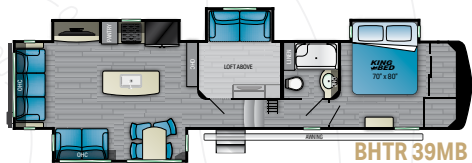

BHTR 37TB

LENGTH: 42' 5-1/4" | HEIGHT: 13' 4" | HITCH: 3,010 LBS.
 DRY: 9,740 LBS. | GVWR: 16,000 LBS. | SLEEP CAPACITY: 7-8

BHTR 38FL

LENGTH: 42' 4" | HEIGHT: 13' 3" | HITCH: 2,970 LBS.
 DRY: 13,450 LBS. | GVWR: 16,000 LBS. | SLEEP CAPACITY: 5-6

LENGTH: 43' 0" | HEIGHT: 13' 4" | HITCH: 2,710 LBS.
 DRY: 13,650 LBS. | GVWR: 15,500 LBS. | SLEEP CAPACITY: 3-4

LENGTH: 42' 4 1/8" | HEIGHT: 00' 0" | HITCH: TBD LBS.
 DRY: TBD LBS. | GVWR: TBD LBS. | SLEEP CAPACITY: 3-4

LENGTH: 41' 10" | HEIGHT: 13' 3" | HITCH: 2,470 LBS.
 DRY: 13,210 LBS. | GVWR: 16,000 LBS. | SLEEP CAPACITY: 7-8

SPECIAL FEATURES

BIGHORN TRAVELER DISCOVERY PACKAGE

- 50" LED flat screen TV with AM, FM, CD, and DVD stereo
- Padded vinyl headboard, mounted off the wall and backlit
- Gunmetal single basin stainless steel kitchen sink
- 1-piece fiberglass shower with glass shower door
- Maple Cabinetry with hidden hinges
- 1.6 Cu. Ft. stainless steel microwave
- Tri-fold sleep sofa and theatre seat
- Double height entry grab handle
- 5,000 BTU 40" electric fireplace
- 12V cold weather tank pads
- Recessed LED ceiling lights
- Ball bearing drawer glides
- Residential refrigerator
- King mattress
- 22" oven with 3-burner cooktop and tempered glass stove cover
- Aluminum framed upper deck with double-welded box tube aluminum
- Bluetooth speaker prep bracket mounted in main basement and bedroom