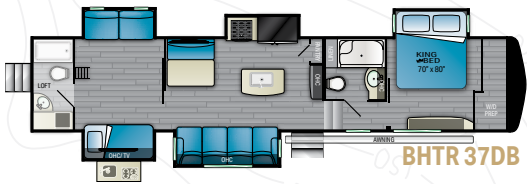

BHTR 35BK

LENGTH: 39' 0" | HEIGHT: 13' 4" | HITCH: 3,225 LBS.
 DRY: 12,050 LBS. | GVWR: 15,500 LBS. | SLEEP CAPACITY: 3-4

BHTR 37RD

LENGTH: 40' 6" | HEIGHT: 13' 4" | HITCH: 2,780 LBS.
 DRY: 12,545 LBS. | GVWR: 15,500 LBS. | SLEEP CAPACITY: 5-6

BHTR 37TB

LENGTH: 42' 5-1/4" | HEIGHT: 13' 4" | HITCH: 3,010 LBS.
 DRY: 9,740 LBS. | GVWR: 16,000 LBS. | SLEEP CAPACITY: 7-8

BHTR 38FL

LENGTH: 42' 4" | HEIGHT: 13' 3" | HITCH: 2,970 LBS.
 DRY: 13,450 LBS. | GVWR: 16,000 LBS. | SLEEP CAPACITY: 5-6

LENGTH: 43' 0" | HEIGHT: 13' 4" | HITCH: 2,710 LBS.
 DRY: 13,650 LBS. | GVWR: 15,500 LBS. | SLEEP CAPACITY: 3-4

LENGTH: 42' 4 1/8" | HEIGHT: 00' 0" | HITCH: TBD LBS.
 DRY: TBD LBS. | GVWR: TBD LBS. | SLEEP CAPACITY: 3-4

LENGTH: 41' 10" | HEIGHT: 13' 3" | HITCH: 2,470 LBS.
 DRY: 13,210 LBS. | GVWR: 16,000 LBS. | SLEEP CAPACITY: 7-8

SPECIAL FEATURES

BIGHORN TRAVELER DISCOVERY PACKAGE

- 50" LED flat screen TV with AM, FM, CD, and DVD stereo
- Padded vinyl headboard, mounted off the wall and backlit
- Gunmetal single basin stainless steel kitchen sink
- 1-piece fiberglass shower with glass shower door
- Maple Cabinetry with hidden hinges
- 1.6 Cu. Ft. stainless steel microwave
- Tri-fold sleep sofa and theatre seat
- Double height entry grab handle
- 5,000 BTU 40" electric fireplace
- 12V cold weather tank pads
- Recessed LED ceiling lights
- Ball bearing drawer glides
- Residential refrigerator
- King mattress
- 22" oven with 3-burner cooktop and tempered glass stove cover
- Aluminum framed upper deck with double-welded box tube aluminum
- Bluetooth speaker prep bracket mounted in main basement and bedroom