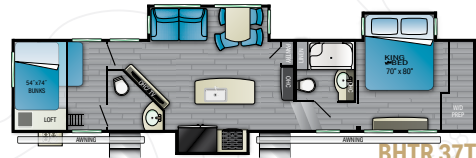

BHTR 32RS

LENGTH: 36' 2" | HEIGHT: 13' 3" | HITCH: 2,120 LBS.
 DRY: 11,043 LBS. | GVWR: 15,500 LBS. | SLEEP CAPACITY: 3-4

BHTR 33RKS

LENGTH: 37' 6" | HEIGHT: 13' 4" | HITCH: 3,475 LBS.
 DRY: 10,910 LBS. | GVWR: 15,500 LBS. | SLEEP CAPACITY: 3-4

BHTR 35BK

LENGTH: 39' 0" | HEIGHT: 13' 4" | HITCH: 3,225 LBS.
 DRY: 12,050 LBS. | GVWR: 15,500 LBS. | SLEEP CAPACITY: 3-4

BHTR 37RD

LENGTH: 40' 6" | HEIGHT: 13' 4" | HITCH: 2,780 LBS.
 DRY: 12,545 LBS. | GVWR: 15,500 LBS. | SLEEP CAPACITY: 5-6

BHTR 37TB

LENGTH: 42' 5-1/4" | HEIGHT: 13' 4" | HITCH: 3,010 LBS.
 DRY: 9,740 LBS. | GVWR: 16,000 LBS. | SLEEP CAPACITY: 7-8

BHTR 38FL

LENGTH: 42' 4" | HEIGHT: 13' 3" | HITCH: 2,970 LBS.
 DRY: 13,450 LBS. | GVWR: 16,000 LBS. | SLEEP CAPACITY: 5-6

LENGTH: 41' 10" | HEIGHT: 13' 3" | HITCH: 2,470 LBS.
 DRY: 13,210 LBS. | GVWR: 16,000 LBS. | SLEEP CAPACITY: 7-8

SPECIAL FEATURES

BIGHORN TRAVELER DISCOVERY PACKAGE

- 50" LED flat screen TV with AM, FM, CD, and DVD stereo
- Padded vinyl headboard, mounted off the wall and backlit
- Gunmetal single basin stainless steel kitchen sink
- 1-piece fiberglass shower with glass shower door
- Maple Cabinetry with hidden hinges
- 1.6 Cu. Ft. stainless steel microwave
- Tri-fold sleep sofa and theatre seat
- Double height entry grab handle
- 5,000 BTU 40" electric fireplace
- 12V cold weather tank pads
- Recessed LED ceiling lights
- Ball bearing drawer glides
- Residential refrigerator
- King mattress
- 22" oven with 3-burner cooktop and tempered glass stove cover
- Aluminum framed upper deck with double-welded box tube aluminum
- Bluetooth speaker prep bracket mounted in main basement and bedroom