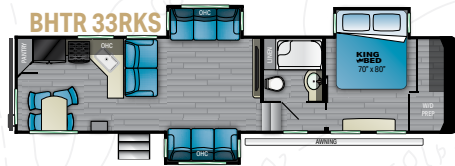

BHTR 32RS

LENGTH: 36' 2" | HEIGHT: 13' 3" | HITCH: 2,120 LBS.
 DRY: 11,043 LBS. | GVWR: 15,500 LBS. | SLEEP CAPACITY: 3-4

BHTR 33RKS

LENGTH: 37' 6" | HEIGHT: 13' 4" | HITCH: 3,475 LBS.
 DRY: 10,910 LBS. | GVWR: 15,500 LBS. | SLEEP CAPACITY: 3-4

BHTR 35BK

LENGTH: 39' 0" | HEIGHT: 13' 4" | HITCH: 3,225 LBS.
 DRY: 12,050 LBS. | GVWR: 15,500 LBS. | SLEEP CAPACITY: 3-4

BHTR 37RD

LENGTH: 40' 6" | HEIGHT: 13' 4" | HITCH: 2,780 LBS.
 DRY: 12,545 LBS. | GVWR: 15,500 LBS. | SLEEP CAPACITY: 5-6

BHTR 37TB

LENGTH: 42' 5-1/4" | HEIGHT: 13' 4" | HITCH: 3,010 LBS.
 DRY: 9,740 LBS. | GVWR: 16,000 LBS. | SLEEP CAPACITY: 7-8

BHTR 38FL

LENGTH: 42' 4" | HEIGHT: 13' 3" | HITCH: 2,970 LBS.
 DRY: 13,450 LBS. | GVWR: 16,000 LBS. | SLEEP CAPACITY: 5-6

LENGTH: 41' 10" | HEIGHT: 13' 3" | HITCH: 2,470 LBS.
 DRY: 13,210 LBS. | GVWR: 16,000 LBS. | SLEEP CAPACITY: 7-8

SPECIAL FEATURES

BIGHORN TRAVELER DISCOVERY PACKAGE

- 50" LED flat screen TV with AM, FM, CD, and DVD stereo
- Padded vinyl headboard, mounted off the wall and backlit
- Gunmetal single basin stainless steel kitchen sink
- 1-piece fiberglass shower with glass shower door
- Maple Cabinetry with hidden hinges
- 1.6 Cu. Ft. stainless steel microwave
- Tri-fold sleep sofa and theatre seat
- Double height entry grab handle
- 5,000 BTU 40" electric fireplace
- 12V cold weather tank pads
- Recessed LED ceiling lights
- Ball bearing drawer glides
- Residential refrigerator
- King mattress
- 22" oven with 3-burner cooktop and tempered glass stove cover
- Aluminum framed upper deck with double-welded box tube aluminum
- Bluetooth speaker prep bracket mounted in main basement and bedroom