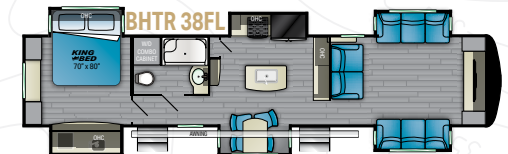

BHTR 32RS

LENGTH: 36' 2" | HEIGHT: 13' 3" | HITCH: 2,120 LBS.
 DRY: 11,043 LBS. | GVWR: 15,500 LBS. | SLEEP CAPACITY: 3-4

BHTR 33RKS

LENGTH: 37' 6" | HEIGHT: 13' 4" | HITCH: 3,475 LBS.
 DRY: 10,910 LBS. | GVWR: 15,500 LBS. | SLEEP CAPACITY: 3-4

BHTR 35BK

LENGTH: 39' 0" | HEIGHT: 13' 4" | HITCH: 3,225 LBS.
 DRY: 12,050 LBS. | GVWR: 15,500 LBS. | SLEEP CAPACITY: 3-4

BHTR 37RD

LENGTH: 40' 6" | HEIGHT: 13' 4" | HITCH: 2,780 LBS.
 DRY: 12,545 LBS. | GVWR: 15,500 LBS. | SLEEP CAPACITY: 5-6

BHTR 37TB

LENGTH: 42' 5-1/4" | HEIGHT: 13' 4" | HITCH: 3,010 LBS.
 DRY: 9,740 LBS. | GVWR: 16,000 LBS. | SLEEP CAPACITY: 7-8

BHTR 38FL

LENGTH: 42' 4" | HEIGHT: 13' 3" | HITCH: 2,970 LBS.
 DRY: 13,450 LBS. | GVWR: 16,000 LBS. | SLEEP CAPACITY: 5-6

LENGTH: 41' 10" | HEIGHT: 13' 3" | HITCH: 2,470 LBS.
 DRY: 13,210 LBS. | GVWR: 16,000 LBS. | SLEEP CAPACITY: 7-8

SPECIAL FEATURES

BIGHORN TRAVELER DISCOVERY PACKAGE

- 50" LED flat screen TV with AM, FM, CD, and DVD stereo
- Padded vinyl headboard, mounted off the wall and backlit
- Gunmetal single basin stainless steel kitchen sink
- 1-piece fiberglass shower with glass shower door
- Maple Cabinetry with hidden hinges
- 1.6 Cu. Ft. stainless steel microwave
- Tri-fold sleep sofa and theatre seat
- Double height entry grab handle
- 5,000 BTU 40" electric fireplace
- 12V cold weather tank pads
- Recessed LED ceiling lights
- Ball bearing drawer glides
- Residential refrigerator
- King mattress
- 22" oven with 3-burner cooktop and tempered glass stove cover
- Aluminum framed upper deck with double-welded box tube aluminum
- Bluetooth speaker prep bracket mounted in main basement and bedroom