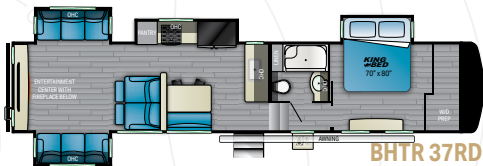

BHTR 32RS

LENGTH: 36' 2" | HEIGHT: 13' 3" | HITCH: 2,120 LBS.
 DRY: 11,043 LBS. | GVWR: 15,500 LBS. | SLEEP CAPACITY: 3-4

BHTR 33RKS

LENGTH: 37' 6" | HEIGHT: 13' 4" | HITCH: 3,475 LBS.
 DRY: 10,910 LBS. | GVWR: 15,500 LBS. | SLEEP CAPACITY: 3-4

BHTR 35BK

LENGTH: 39' 0" | HEIGHT: 13' 4" | HITCH: 3,225 LBS.
 DRY: 12,050 LBS. | GVWR: 15,500 LBS. | SLEEP CAPACITY: 3-4

BHTR 37RD

LENGTH: 40' 6" | HEIGHT: 13' 4" | HITCH: 2,780 LBS.
 DRY: 12,545 LBS. | GVWR: 15,500 LBS. | SLEEP CAPACITY: 5-6

BHTR 37TB

LENGTH: 42' 5-1/4" | HEIGHT: 13' 4" | HITCH: 3,010 LBS.
 DRY: 9,740 LBS. | GVWR: 16,000 LBS. | SLEEP CAPACITY: 7-8

BHTR 38FL

LENGTH: 42' 4" | HEIGHT: 13' 3" | HITCH: 2,970 LBS.
 DRY: 13,450 LBS. | GVWR: 16,000 LBS. | SLEEP CAPACITY: 5-6

LENGTH: 41' 10" | HEIGHT: 13' 3" | HITCH: 2,470 LBS.
 DRY: 13,210 LBS. | GVWR: 16,000 LBS. | SLEEP CAPACITY: 7-8

SPECIAL FEATURES

BIGHORN TRAVELER DISCOVERY PACKAGE

- 50" LED flat screen TV with AM, FM, CD, and DVD stereo
- Padded vinyl headboard, mounted off the wall and backlit
- Gunmetal single basin stainless steel kitchen sink
- 1-piece fiberglass shower with glass shower door
- Maple Cabinetry with hidden hinges
- 1.6 Cu. Ft. stainless steel microwave
- Tri-fold sleep sofa and theatre seat
- Double height entry grab handle
- 5,000 BTU 40" electric fireplace
- 12V cold weather tank pads
- Recessed LED ceiling lights
- Ball bearing drawer glides
- Residential refrigerator
- King mattress
- 22" oven with 3-burner cooktop and tempered glass stove cover
- Aluminum framed upper deck with double-welded box tube aluminum
- Bluetooth speaker prep bracket mounted in main basement and bedroom