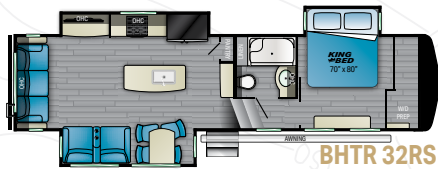

BHTR 32RS

LENGTH: 36' 2" | HEIGHT: 13' 3" | HITCH: 2,120 LBS.
 DRY: 11,043 LBS. | GVWR: 15,500 LBS. | SLEEP CAPACITY: 3-4

BHTR 33RKS

LENGTH: 37' 6" | HEIGHT: 13' 4" | HITCH: 3,475 LBS.
 DRY: 10,910 LBS. | GVWR: 15,500 LBS. | SLEEP CAPACITY: 3-4

BHTR 35BK

LENGTH: 39' 0" | HEIGHT: 13' 4" | HITCH: 3,225 LBS.
 DRY: 12,050 LBS. | GVWR: 15,500 LBS. | SLEEP CAPACITY: 3-4

BHTR 37RD

LENGTH: 40' 6" | HEIGHT: 13' 4" | HITCH: 2,780 LBS.
 DRY: 12,545 LBS. | GVWR: 15,500 LBS. | SLEEP CAPACITY: 5-6

BHTR 37TB

LENGTH: 42' 5-1/4" | HEIGHT: 13' 4" | HITCH: 3,010 LBS.
 DRY: 9,740 LBS. | GVWR: 16,000 LBS. | SLEEP CAPACITY: 7-8

BHTR 38FL

LENGTH: 42' 4" | HEIGHT: 13' 3" | HITCH: 2,970 LBS.
 DRY: 13,450 LBS. | GVWR: 16,000 LBS. | SLEEP CAPACITY: 5-6

LENGTH: 41' 10" | HEIGHT: 13' 3" | HITCH: 2,470 LBS.
 DRY: 13,210 LBS. | GVWR: 16,000 LBS. | SLEEP CAPACITY: 7-8

SPECIAL FEATURES

BIGHORN TRAVELER DISCOVERY PACKAGE

- 50" LED flat screen TV with AM, FM, CD, and DVD stereo
- Padded vinyl headboard, mounted off the wall and backlit
- Gunmetal single basin stainless steel kitchen sink
- 1-piece fiberglass shower with glass shower door
- Maple Cabinetry with hidden hinges
- 1.6 Cu. Ft. stainless steel microwave
- Tri-fold sleep sofa and theatre seat
- Double height entry grab handle
- 5,000 BTU 40" electric fireplace
- 12V cold weather tank pads
- Recessed LED ceiling lights
- Ball bearing drawer glides
- Residential refrigerator
- King mattress
- 22" oven with 3-burner cooktop and tempered glass stove cover
- Aluminum framed upper deck with double-welded box tube aluminum
- Bluetooth speaker prep bracket mounted in main basement and bedroom