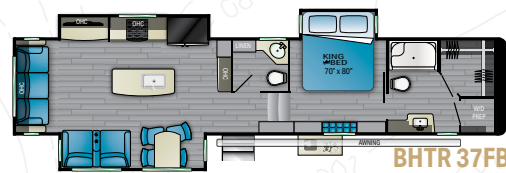

LENGTH: 42' 4 1/8" | HEIGHT: 00' 0" | HITCH: TBD LBS.
DRY: TBD LBS. | GVWR: TBD LBS. | SLEEP CAPACITY: 3-4