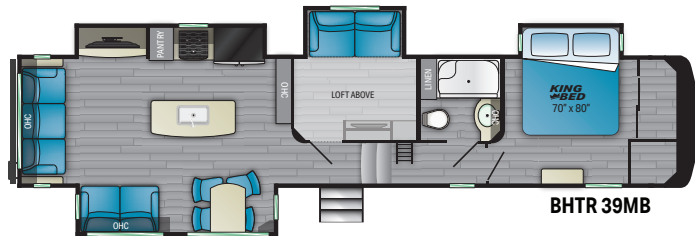

OUTDOOR LIFESTYLE

INDOOR LUXURY

BROUGHT TO YOU BY

BIGHORN

TRAVELER

Length – 35' 9" Dry – 11,925 Hitch – 2,290

Length – 41' 5" Dry – 13,650 Hitch – 2,710

Length – 40' 3" Dry – 12,455 Hitch – 2,510

Length – 41' 5" Dry – 13,210 Hitch – 2,470

Length – 41' 5" Dry – 13,210 Hitch – 2,470

BHTR 33RKS

Length – TBD Dry – TBD Hitch – TBD

BHTR 35BK

Length – TBD Dry – TBD Hitch – TBD

Product information is as accurate as possible as of the date of publication of this brochure. Due to Heartland's commitment to continuous product improvement - floorplans, materials, components, features, measurements, specifications, options, etc. are subject to change at any time without notice or obligation. In certain conditions some additional equipment may be needed. Photos may show optional equipment or props used for photography purposes only.