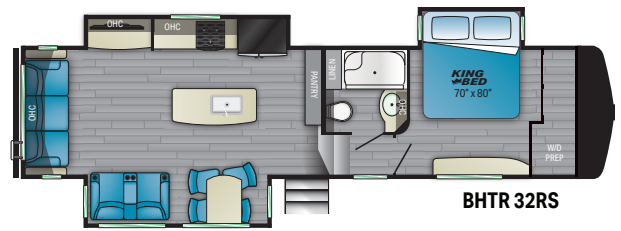

OUTDOOR LIFESTYLE

INDOOR LUXURY

BROUGHT TO YOU BY

BIGHORN

TRAVELER

Length – 35' 9" Dry – 11,925 Hitch – 2,290

Length – 41' 5" Dry – 13,650 Hitch – 2,710

Length – 40' 3" Dry – 12,455 Hitch – 2,510