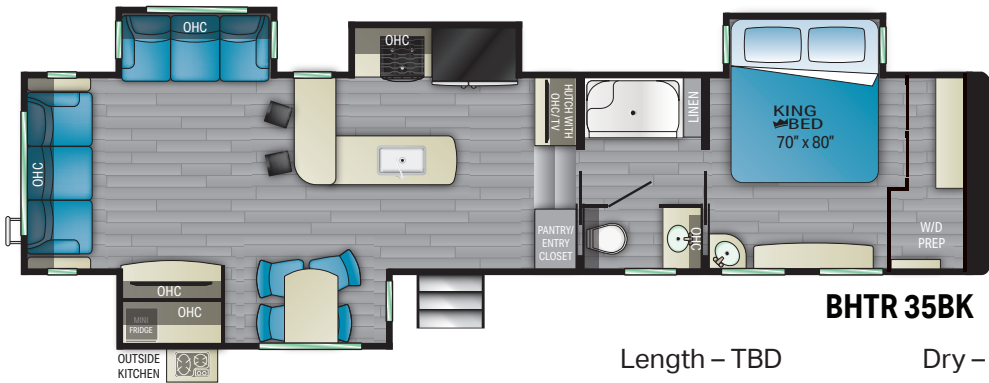

OUTDOOR LIFESTYLE

INDOOR LUXURY

BROUGHT TO YOU BY

BIGHORN

TRAVELER

Length – 35' 9" Dry – 11,925 Hitch – 2,290

Length – 41' 5" Dry – 13,650 Hitch – 2,710

Length – 40' 3" Dry – 12,455 Hitch – 2,510

Length – 41' 5" Dry – 13,210 Hitch – 2,470

Length – 41' 5" Dry – 13,210 Hitch – 2,470

BHTR 33RKS

Length – TBD Dry – TBD Hitch – TBD

BHTR 35BK

Length – TBD Dry – TBD Hitch – TBD

Product information is as accurate as possible as of the date of publication of this brochure. Due to Heartland's commitment to continuous product improvement - floorplans, materials, components, features, measurements, specifications, options, etc. are subject to change at any time without notice or obligation. In certain conditions some additional equipment may be needed. Photos may show optional equipment or props used for photography purposes only.