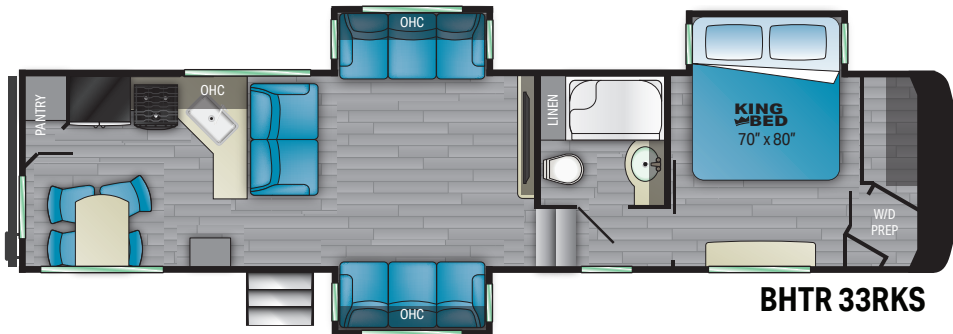

OUTDOOR LIFESTYLE

INDOOR LUXURY

BROUGHT TO YOU BY

BIGHORN

TRAVELER

Length – 35' 9" Dry – 11,925 Hitch – 2,290

Length – 41' 5" Dry – 13,650 Hitch – 2,710

Length – 40' 3" Dry – 12,455 Hitch – 2,510

Length – 41' 5" Dry – 13,210 Hitch – 2,470

Length – 41' 5" Dry – 13,210 Hitch – 2,470

BHTR 33RKS

Length – TBD Dry – TBD Hitch – TBD

BHTR 35BK

Length – TBD Dry – TBD Hitch – TBD

Product information is as accurate as possible as of the date of publication of this brochure. Due to Heartland's commitment to continuous product improvement - floorplans, materials, components, features, measurements, specifications, options, etc. are subject to change at any time without notice or obligation. In certain conditions some additional equipment may be needed. Photos may show optional equipment or props used for photography purposes only.