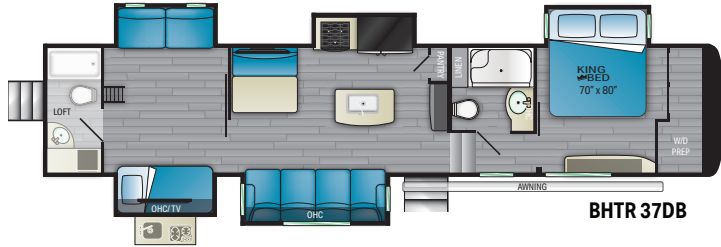

OUTDOOR LIFESTYLE

INDOOR LUXURY

BROUGHT TO YOU BY

BIGHORN

TRAVELER

Length – 35' 9" Dry – 11,925 Hitch – 2,290

Length – 41' 5" Dry – 13,650 Hitch – 2,710

Length – 40' 3" Dry – 12,455 Hitch – 2,510