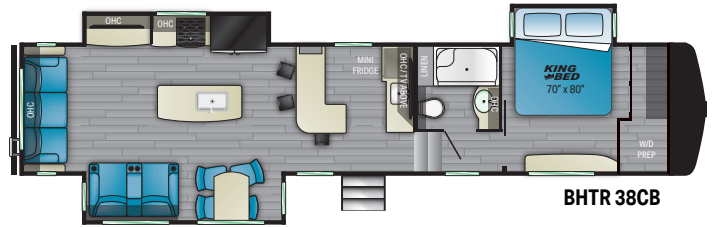

OUTDOOR LIFESTYLE

INDOOR LUXURY

BROUGHT TO YOU BY

BIGHORN

TRAVELER

Length – 35' 9" Dry – 11,925 Hitch – 2,290

Length – 41' 5" Dry – 13,650 Hitch – 2,710

Length – 40' 3" Dry – 12,455 Hitch – 2,510