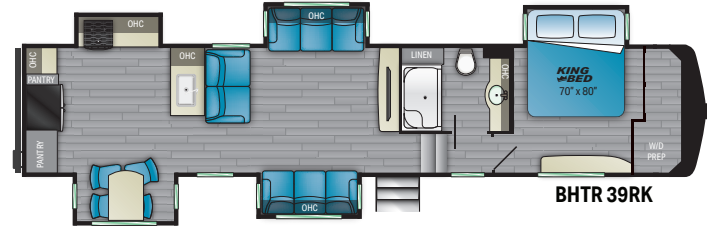

OUTDOOR LIFESTYLE

INDOOR LUXURY

BROUGHT TO YOU BY

BIGHORN

TRAVELER

Length – 35' 9" Dry – 11,925 Hitch – 2,290

Length – 41' 5" Dry – 13,650 Hitch – 2,710

Length – 40' 3" Dry – 12,455 Hitch – 2,510

Length – 41' 5" Dry – 13,210 Hitch – 2,470

Length – 41' 5" Dry – 13,210 Hitch – 2,470

BHTR 33RKS

Length – TBD Dry – TBD Hitch – TBD

BHTR 35BK

Length – TBD Dry – TBD Hitch – TBD

Product information is as accurate as possible as of the date of publication of this brochure. Due to Heartland's commitment to continuous product improvement - floorplans, materials, components, features, measurements, specifications, options, etc. are subject to change at any time without notice or obligation. In certain conditions some additional equipment may be needed. Photos may show optional equipment or props used for photography purposes only.