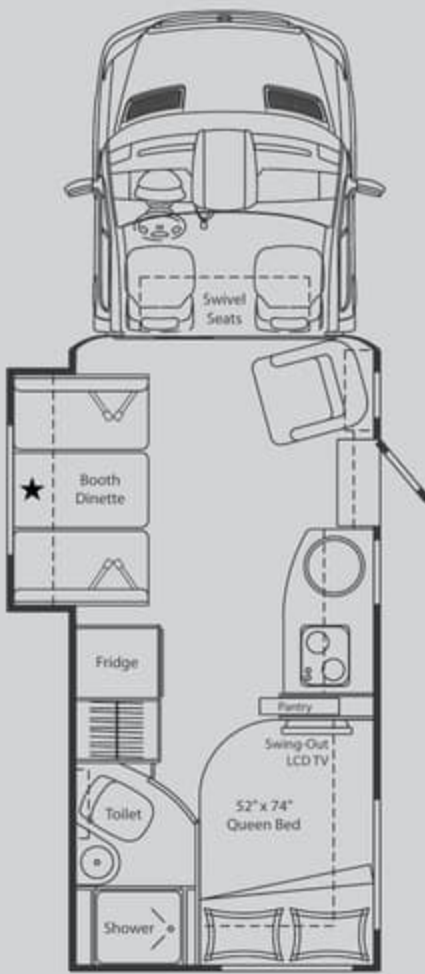

EXTERIOR COLOUR OPTIONS

FLOORPLANS

U24CB

Optional U-Lounge

* See Standards & Options on Back Cover for Slide-Out Configurations

INTERIOR DÉCORS

If you thought the exterior of the Unity was sharp, just wait until you step inside the Unity. Our interior designers have carefully selected beautifully coordinating fabrics to create four distinctive interior décors to suit your personal taste. Any of the décors can be combined with either beautiful cherry or natural maple wood cabinetry.