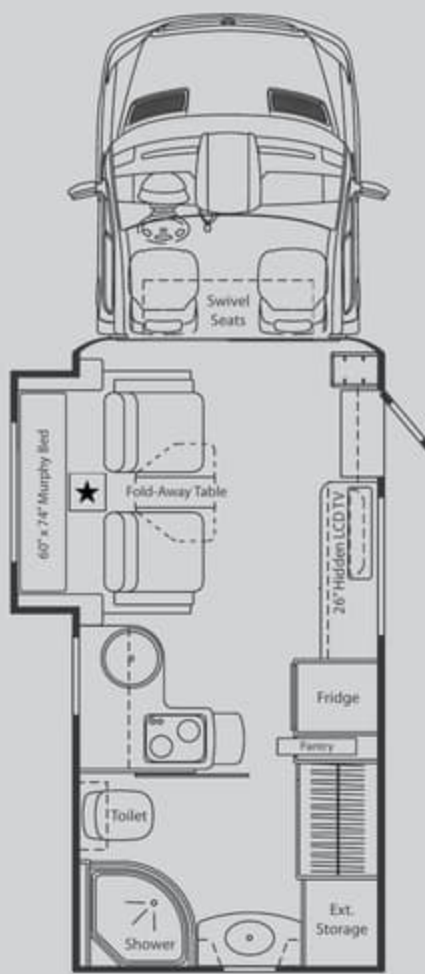

U24MB

Optional U-Lounge

* See Standards & Options on Back Cover for Slide-Out Configurations