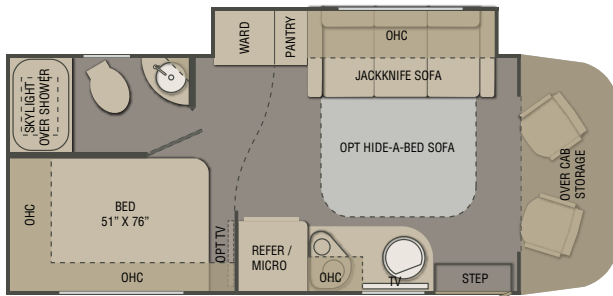

LEAVE MEDIOCRITY BEHIND.

VILLAGIO
by Renegade

FLOOR PLANS

25RBS

25TBS

25QRS

25HAB

STANDARDS / OPTIONS

DECOR PACKAGES

SPECIFICATIONS

Exterior Width	92 1/4"
Exterior Height (to top of A/C)	11'
Interior Height	80"
Interior Width	89 1/2"
Engine	3.0L
GVWR (lbs)	11,030
CW (lbs)	15,250
Sleeping Capacity	3