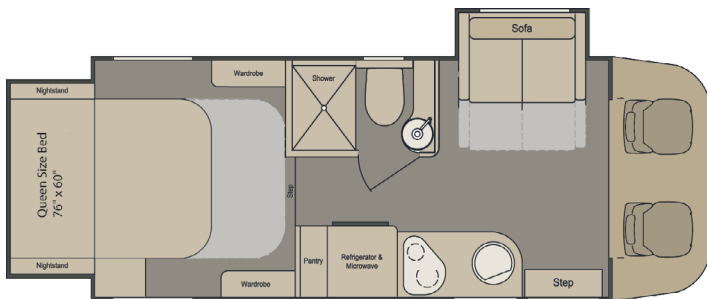

LEAVE MEDIOCRITY BEHIND.

VILLAGIO
by Renegade

FLOOR PLANS

25RBS

25TBS

25QRS

25HAB

STANDARDS / OPTIONS

DECOR PACKAGES

SPECIFICATIONS

Exterior Width	92 1/4"
Exterior Height (to top of A/C)	11'
Interior Height	80"
Interior Width	89 1/2"
Engine	3.0L
GVWR (lbs)	11,030
CW (lbs)	15,250
Sleeping Capacity	3