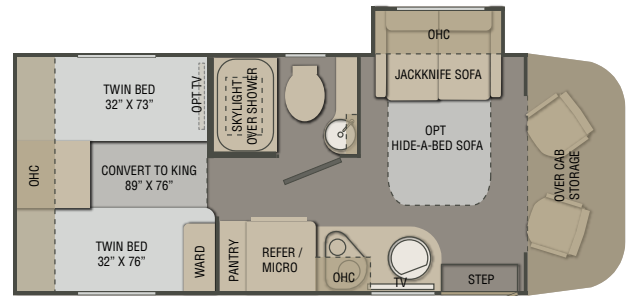

LEAVE MEDIOCRITY BEHIND.

VILLAGIO
by Renegade

FLOOR PLANS

25RBS

25TBS

25QRS

25HAB

STANDARDS / OPTIONS

DECOR PACKAGES

SPECIFICATIONS

Exterior Width	92 1/4"
Exterior Height (to top of A/C)	11'
Interior Height	80"
Interior Width	89 1/2"
Engine	3.0L
GVWR (lbs)	11,030
CW (lbs)	15,250
Sleeping Capacity	3