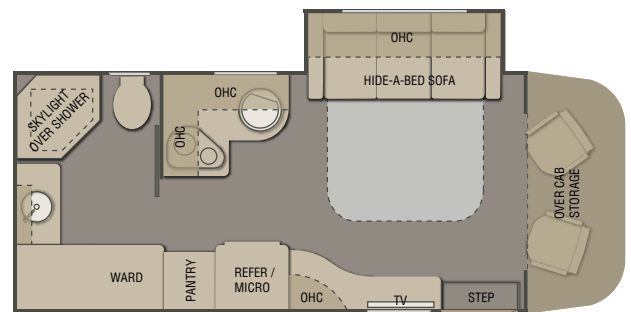

LEAVE MEDIOCRITY BEHIND.

VILLAGIO
by Renegade

FLOOR PLANS

25RBS

25TBS

25QRS

25HAB

STANDARDS / OPTIONS

DECOR PACKAGES

SPECIFICATIONS

Exterior Width	92 1/4"
Exterior Height (to top of A/C)	11'
Interior Height	80"
Interior Width	89 1/2"
Engine	3.0L
GVWR (lbs)	11,030
CW (lbs)	15,250
Sleeping Capacity	3