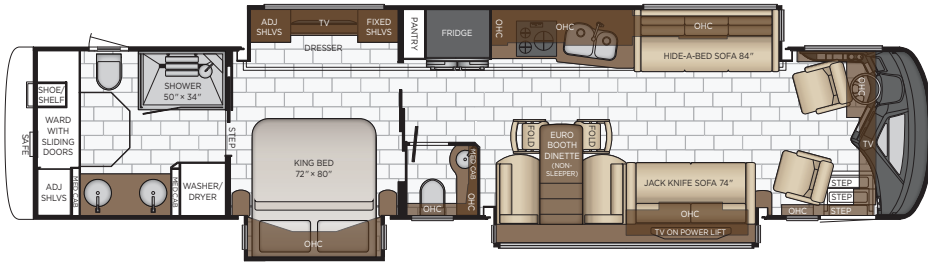

SEDONA

SABLE

IRON ORE

SAND DOLLAR

METEOR SHOWER

LIGHT ROSEWOOD

*Features subject to change. Check newmarcorp.com for additional features and options.

Length: 44' 10"

ENGINE HP
605

TORQUE
1950

FUEL CAPACITY
150

Comfort Drive
STEERING

WHEN YOU KNOW THE DIFFERENCE™

Scan for more info on
the 2025 Essex
luxury diesel.