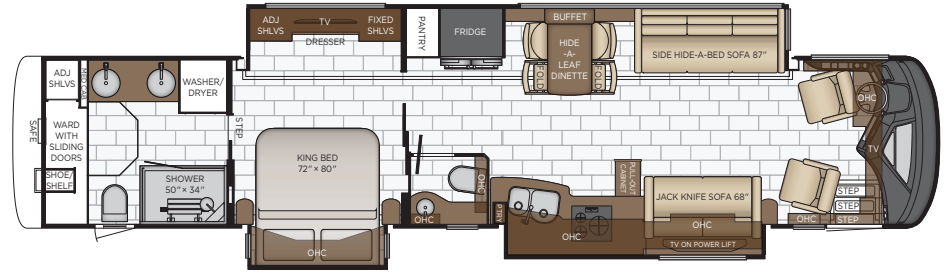

4551

Length: 44' 10"