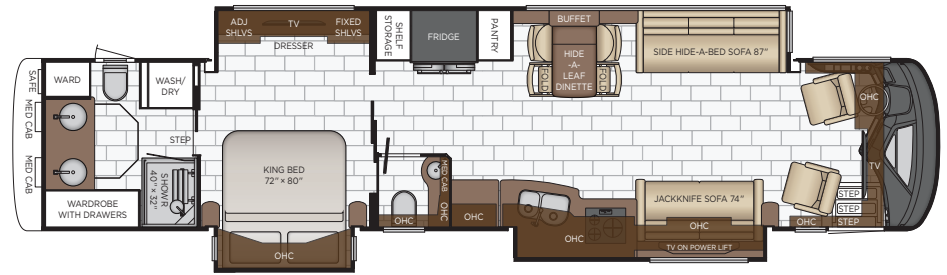

SEDONA

SABLE

IRON ORE

SAND DOLLAR

METEOR SHOWER

LIGHT ROSEWOOD

*Features subject to change. Check newmarcorp.com for additional features and options.

Length: 44' 10"

4521

Length: 44' 10"

4551

Length: 44' 10"

4569

Length: 44' 10"

4595

CHASSIS
FREIGHTLINER
SPARTAN