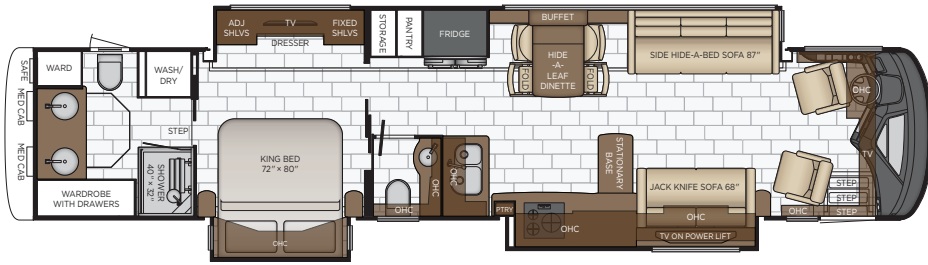

SEDONA

SABLE

IRON ORE

SAND DOLLAR

METEOR SHOWER

LIGHT ROSEWOOD

*Features subject to change. Check newmarcorp.com for additional features and options.

Length: 44' 10"

4521

Length: 44' 10"

4551

Length: 44' 10"

4569

Length: 44' 10"

4595

CHASSIS
FREIGHTLINER
SPARTAN

ENGINE HP
605

TORQUE
1950

FUEL CAPACITY
150

Comfort Drive
STEERING

WHEN YOU KNOW THE DIFFERENCE™

Scan for more info on
the 2025 Essex
luxury diesel.