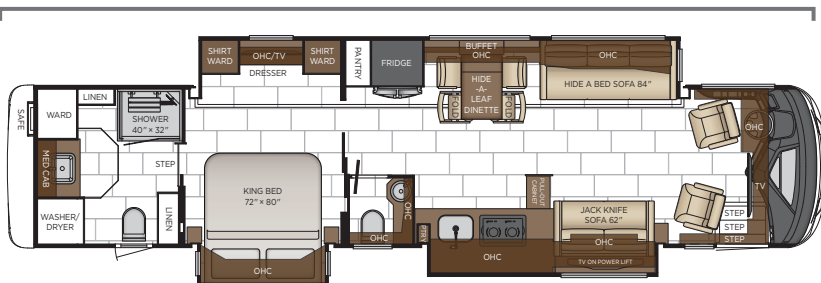

SEDONA

SABLE

*Features subject to change. Check newmarcorp.com for additional features and options.

Length: 38' 10"

3823

Length: 38' 10"

3825

Length: 41' 10"