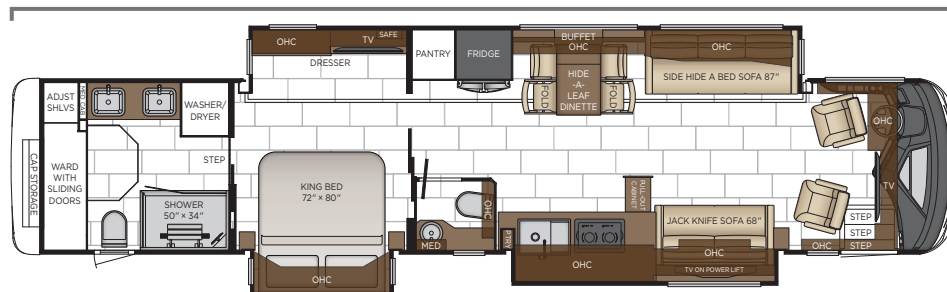

4118

Length: 44' 10"

4551

Length: 44' 10"