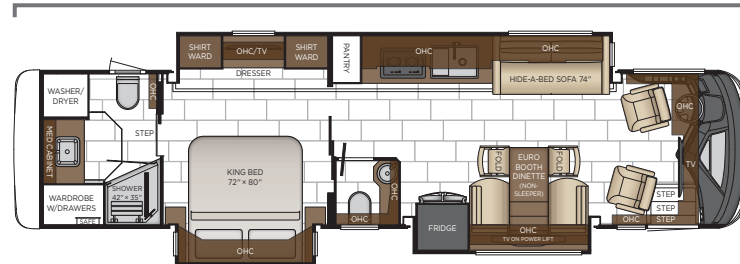

SEDONA

SABLE

*Features subject to change. Check newmarcorp.com for additional features and options.

Length: 38' 10"

3823

Length: 38' 10"

3825

Length: 41' 10"