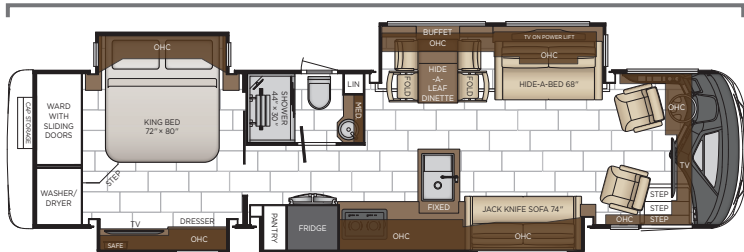

2025 MOUNTAIN AIRE

IMPERIAL

ESPRESSO

THUNDERCLOUD

TWILIGHT

CABINET FINISHES

SUMMIT

MOREL

SEDONA

SABLE

*Features subject to change. Check newmarcorp.com for additional features and options.

Length: 38' 10"

3823

Length: 38' 10"

3825

Length: 41' 10"

4118

Length: 44' 10"

4551

Length: 44' 10"

4595

CHASSIS
SPARTAN

ENGINE HP
525

TORQUE
1695