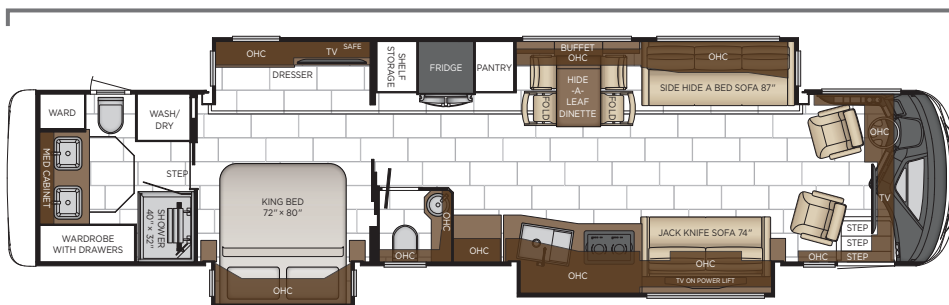

4595

CHASSIS
SPARTAN

ENGINE HP
525

TORQUE
1695

FUEL
CAPACITY
150

Comfort Drive™
STEERING

WHEN YOU KNOW THE DIFFERENCE™

Scan for more info on
the 2025 luxury
Mountain Aire diesel.