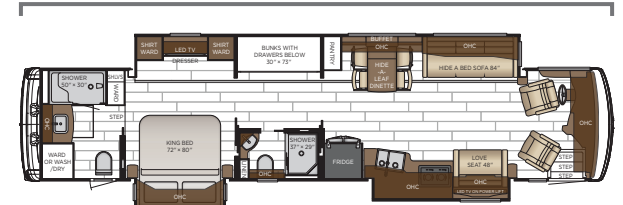

SEDONA

SABLE

Length: 38' 11"

3836

Length: 40'

4071

Length: 40' 09"

4081

Length: 43' 09"

4311

Length: 43' 09"

4325

Length: 43' 09"

4340

Length: 43' 09"

4369