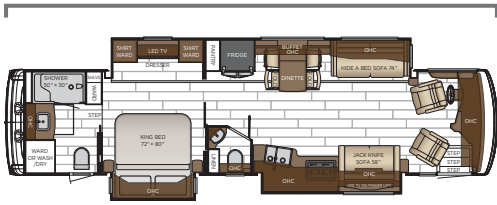

SEDONA

SABLE

Length: 38' 11"

3836

Length: 40'

4071

Length: 40' 09"

4081

Length: 43' 09"

4311

Length: 43' 09"

4325

Length: 43' 09"

4340

Length: 43' 09"

4369

Length: 43' 09"

4370

CHASSIS
FREIGHTLINER
SPARTAN

ENGINE HP
450

TORQUE
1250

FUEL CAPACITY
**100
150**

WHEN YOU KNOW THE DIFFERENCE™

Scan for more info on
the 2025 Dutch Star
diesel motorcoach.