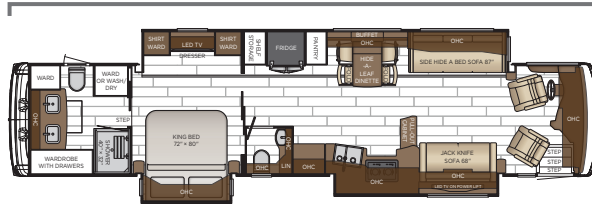

SEDONA

SABLE

Length: 38' 11"

3836

Length: 40'

4071

Length: 40' 09"

4081

Length: 43' 09"

4311

Length: 43' 09"

4325

Length: 43' 09"

4340

Length: 43' 09"

4369