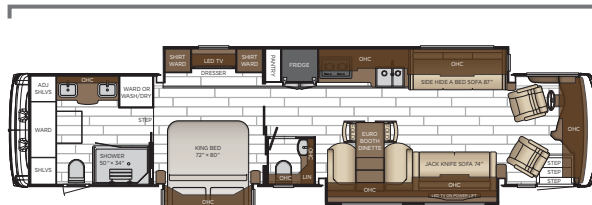

4369

Length: 43' 09"