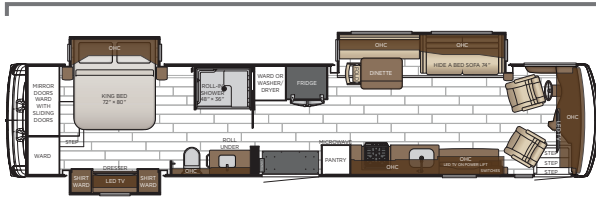

SEDONA

SABLE

Length: 38' 11"

3836

Length: 40'

4071

Length: 40' 09"

4081

Length: 43' 09"

4311

Length: 43' 09"

4325

Length: 43' 09"

4340

Length: 43' 09"

4369