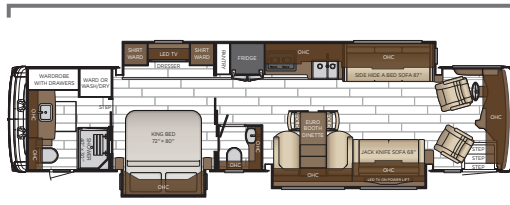

SEDONA

SABLE

Length: 38' 11"

3836

Length: 40'

4071

Length: 40' 09"

4081

Length: 43' 09"

4311

Length: 43' 09"

4325

Length: 43' 09"

4340

Length: 43' 09"

4369