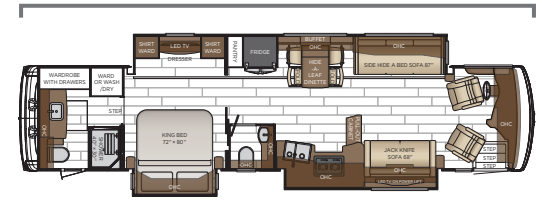

SEDONA

SABLE

Length: 38' 11"

3836

Length: 40'

4071

Length: 40' 09"

4081

Length: 43' 09"

4311

Length: 43' 09"

4325

Length: 43' 09"

4340

Length: 43' 09"

4369