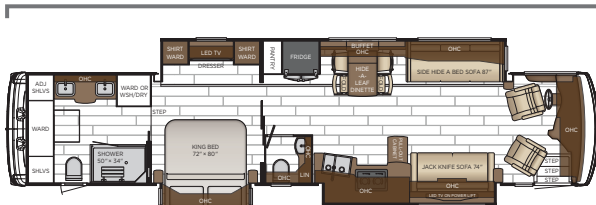

SEDONA

SABLE

Length: 38' 11"

3836

Length: 40'

4071

Length: 40' 09"

4081

Length: 43' 09"

4311

Length: 43' 09"

4325

Length: 43' 09"

4340

Length: 43' 09"

4369