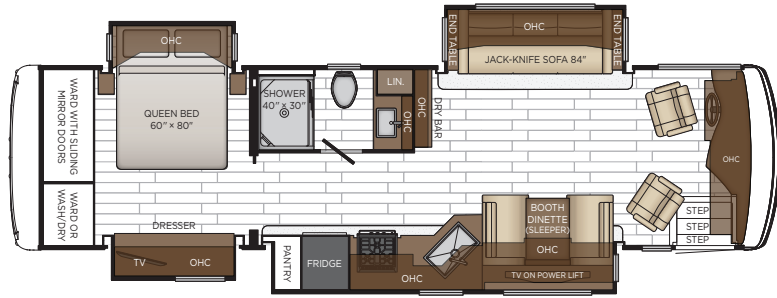

DUSK

*Features subject to change. Check newmarcorp.com for additional features and options.

Length: 34' 10"

3418

Length: 37' 10"

3709

Length: 40' 10"

4011

2025 Northern Star Diesel Pusher 4011

Length: 40' 10"

4037

CHASSIS
FREIGHTLINER

ENGINE HP
360

TORQUE
800

FUEL CAPACITY
100

WHEN YOU KNOW THE DIFFERENCE™