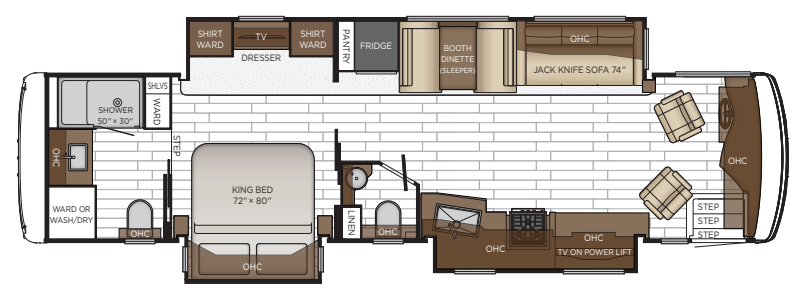

DUSK

*Features subject to change. Check newmarcorp.com for additional features and options.

Length: 34' 10"

3418

Length: 37' 10"

3709

Length: 40' 10"

4011