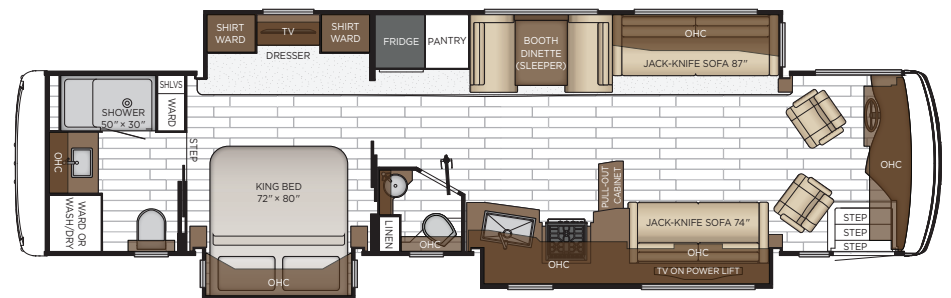

DUSK

*Features subject to change. Check newmarcorp.com for additional features and options.

Length: 34' 10"

3418

Length: 37' 10"

3709

Length: 40' 10"

4011

2025 Northern Star Diesel Pusher 4011

Length: 40' 10"

4037

CHASSIS
FREIGHTLINER

ENGINE HP
360

TORQUE
800

FUEL CAPACITY
100

WHEN YOU KNOW THE DIFFERENCE™