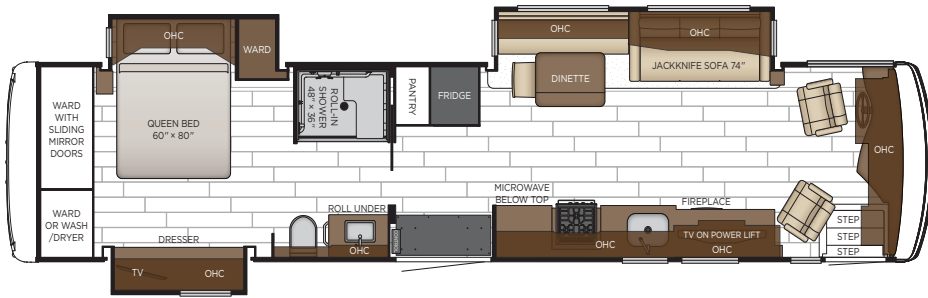

DUSK

*Features subject to change. Check newmarcorp.com for additional features and options.

Length: 34' 10"

3418

Length: 37' 10"

3709

Length: 40' 10"

4011