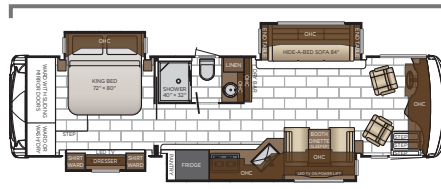

CABINET FINISHES

\*Features subject to change. Check [newmarcorp.com](http://newmarcorp.com) for additional features and options.

Length: 35' 10"

3507

Length: 35' 10"

3512

Length: 38' 10"

3809

Length: 40' 10"

4037

Length: 40' 10"

4068

Length: 43' 10"

4328

Length: 43' 10"

4340