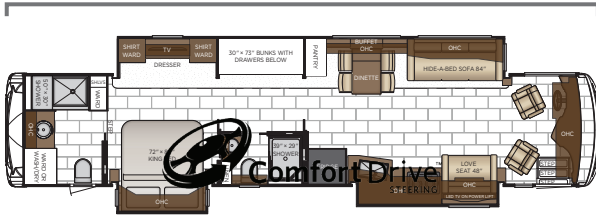

CABINET FINISHES

\*Features subject to change. Check [newmarcorp.com](http://newmarcorp.com) for additional features and options.

Length: 35' 10"

3507

Length: 35' 10"

3512

Length: 38' 10"

3809

Length: 40' 10"

4037

Length: 40' 10"

4068

Length: 43' 10"

4328

Length: 43' 10"

4340