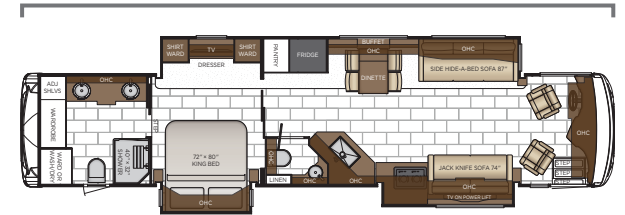

CABINET FINISHES

\*Features subject to change. Check [newmarcorp.com](http://newmarcorp.com) for additional features and options.

Length: 35' 10"

3507

Length: 35' 10"

3512

Length: 38' 10"

3809

Length: 40' 10"

4037

Length: 40' 10"

4068

Length: 43' 10"

4328

Length: 43' 10"

4340