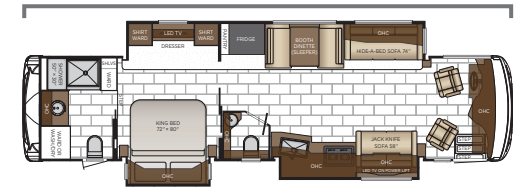

CABINET FINISHES

\*Features subject to change. Check [newmarcorp.com](http://newmarcorp.com) for additional features and options.

Length: 35' 10"

3507

Length: 35' 10"

3512

Length: 38' 10"

3809

Length: 40' 10"

4037

Length: 40' 10"

4068

Length: 43' 10"

4328

Length: 43' 10"

4340