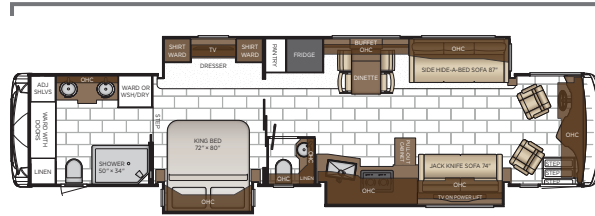

4340

Length: 43' 10"