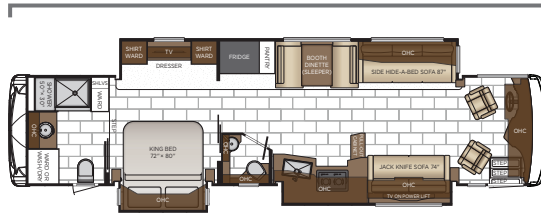

CABINET FINISHES

\*Features subject to change. Check [newmarcorp.com](http://newmarcorp.com) for additional features and options.

Length: 35' 10"

3507

Length: 35' 10"

3512

Length: 38' 10"

3809

Length: 40' 10"

4037

Length: 40' 10"

4068

Length: 43' 10"

4328

Length: 43' 10"

4340

Length: 43' 10"

4369

CHASSIS  
FREIGHTLINER  
SPARTAN

ENGINE HP  
**380**  
**400**

TORQUE  
**1150**  
**1250**

FUEL  
CAPACITY  
**100**

Comfort Drive<sup>™</sup>  
STEERING

WHEN YOU KNOW THE DIFFERENCE<sup>™</sup>