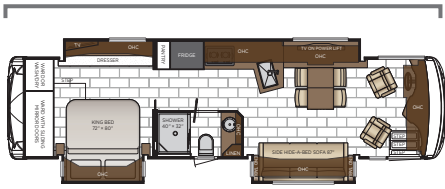

CABINET FINISHES

\*Features subject to change. Check [newmarcorp.com](http://newmarcorp.com) for additional features and options.

Length: 35' 10"

3507

Length: 35' 10"

3512

Length: 38' 10"

3809

Length: 40' 10"

4037

Length: 40' 10"

4068

Length: 43' 10"

4328

Length: 43' 10"

4340

Length: 43' 10"

4369

CHASSIS  
FREIGHTLINER  
SPARTAN

ENGINE HP  
**380**  
**400**

TORQUE  
**1150**  
**1250**

FUEL  
CAPACITY  
**100**

Comfort Drive<sup>™</sup>  
STEERING

WHEN YOU KNOW THE DIFFERENCE<sup>™</sup>