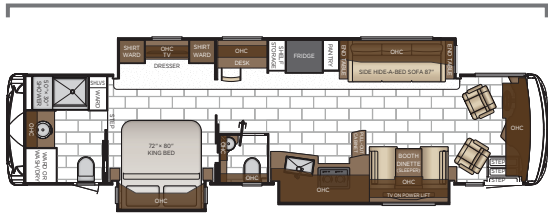

CABINET FINISHES

\*Features subject to change. Check [newmarcorp.com](http://newmarcorp.com) for additional features and options.

Length: 35' 10"

3507

Length: 35' 10"

3512

Length: 38' 10"

3809

Length: 40' 10"

4037

Length: 40' 10"

4068

Length: 43' 10"

4328

Length: 43' 10"

4340

Length: 43' 10"

4369

CHASSIS  
FREIGHTLINER  
SPARTAN

ENGINE HP  
**380**  
**400**

TORQUE  
**1150**  
**1250**

FUEL  
CAPACITY  
**100**

Comfort Drive<sup>™</sup>  
STEERING

WHEN YOU KNOW THE DIFFERENCE<sup>™</sup>