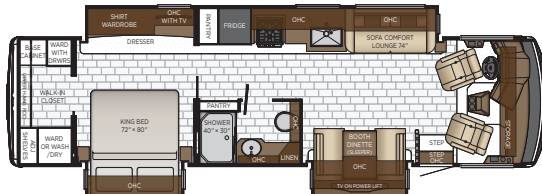

*Features subject to change. Check newmarcorp.com for additional features and options.

Length: 30' 11"

3014

Length: 30' 11"

3016

Length: 32' 11"

3225

Length: 34' 11"

3423

Length: 36' 11"

3618

Length: 36' 11"

3626

Length: 36' 11"

3629

Length: 38' 11"