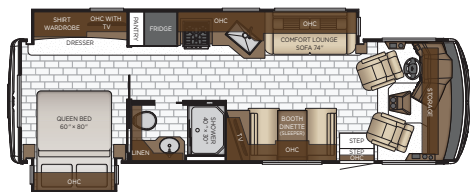

2025
BAY STAR B⁺

GRANITE

HARVEST

CABINET FINISHES

CHIFFON

MESA

DUSK

CARDINAL

*Features subject to change. Check newmarcorp.com for additional features and options.

Length: 30' 11"

3014

Length: 30' 11"

3016

Length: 32' 11"

3225

Length: 34' 11"

3423

Length: 36' 11"

3618

Length: 36' 11"

3626

Length: 36' 11"

3629

Length: 38' 11"