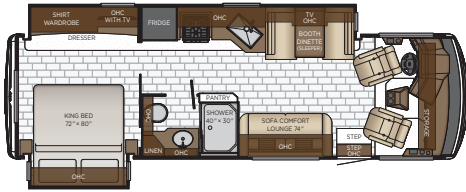

2025
BAY STAR B⁺

GRANITE

HARVEST

CABINET FINISHES

CHIFFON

MESA

DUSK

CARDINAL

*Features subject to change. Check newmarcorp.com for additional features and options.

Length: 30' 11"

3014

Length: 30' 11"

3016

Length: 32' 11"

3225

Length: 34' 11"

3423

Length: 36' 11"

3618

Length: 36' 11"

3626

Length: 36' 11"

3629

Length: 38' 11"

3811

Length: 38' 11"

3826

WHEN YOU KNOW THE DIFFERENCE™

Scan for more info on the 2025 Bay Star gas motorcoach.