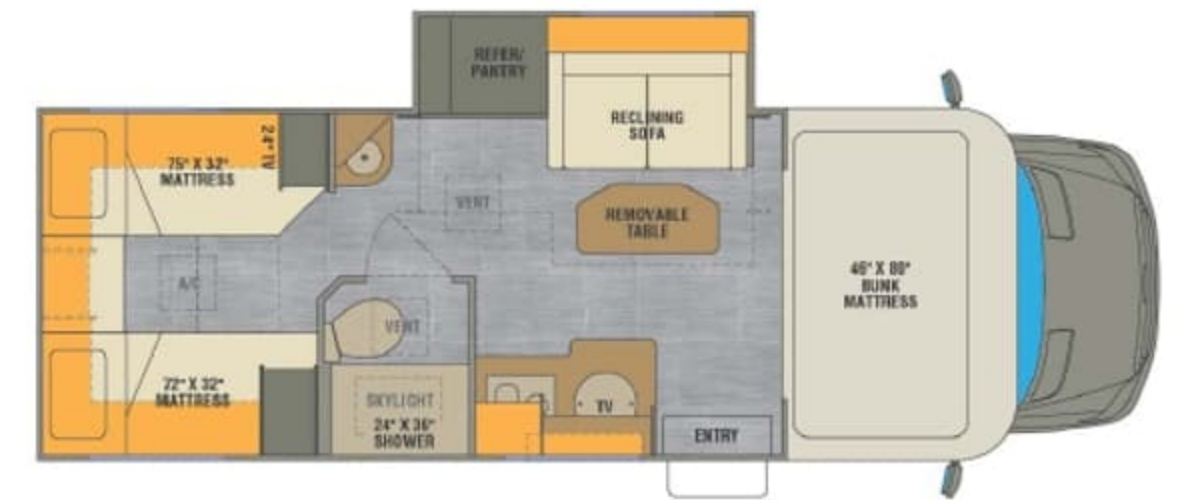

**25FWS** - 25' Full wall slide w/cabover storage

**25RML** - 25' Murphy bed w/cabover storage

**25TBN** - 25' Twin beds w/ cabover storage

**25FWC** - 25' Full wall slide w/ cabover bunk

**25RMC** - 25' Murphy bed w/ cabover bunk

BURNISHED SABLE

**25FWS** - 25' Full wall slide w/cabover storage

**25RML** - 25' Murphy bed w/cabover storage

**25TBN** - 25' Twin beds w/ cabover storage

**25FWC** - 25' Full wall slide w/ cabover bunk

**25RMC** - 25' Murphy bed w/ cabover bunk