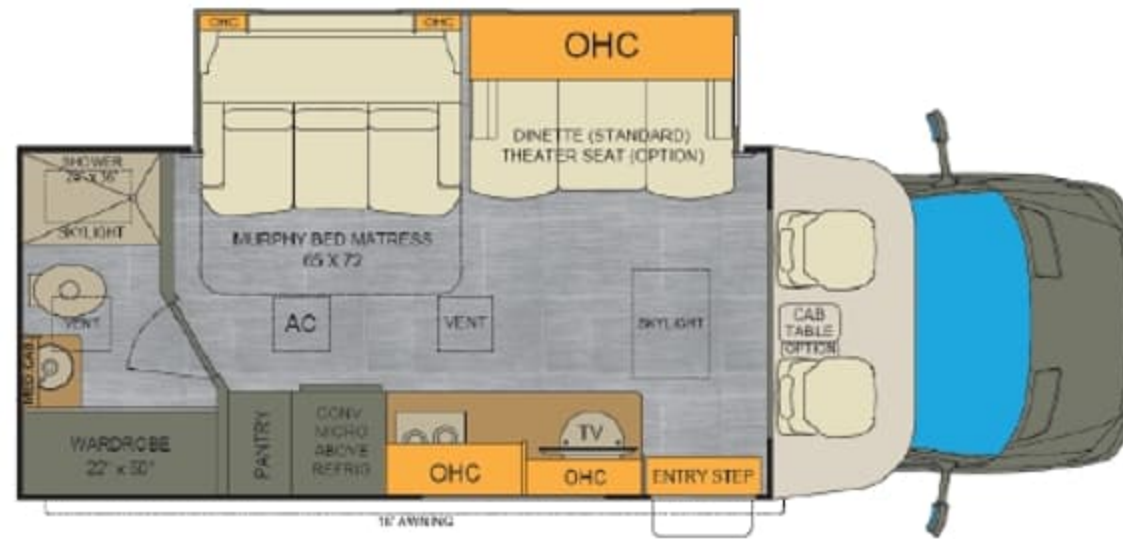

25RML - 25' Murphy bed w/cabover storage