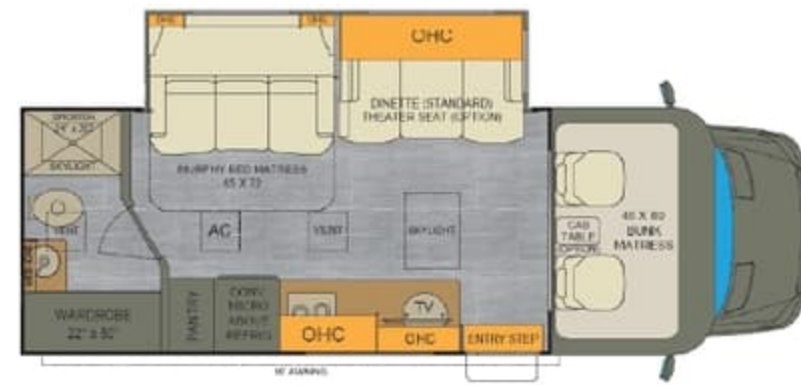

Featured to the right, we have the Vienna 25RML in our Titanium décor. Adding to the look is the elegant Cashmere cabinetry with optional 90 sheen high gloss finish.

*Renegade*  
**VIENNA**

AT A GLANCE

Exterior height **11'**  
Exterior width **92 1/4"**  
Exterior length **25' 6"**  
Interior height **80"**  
Interior Width **89.5"**

**25FWS** - 25' Full wall slide w/cabover storage

**25RML** - 25' Murphy bed w/cabover storage

**25TBN** - 25' Twin beds w/ cabover storage

**25FWC** - 25' Full wall slide w/ cabover bunk

**25RMC** - 25' Murphy bed w/ cabover bunk