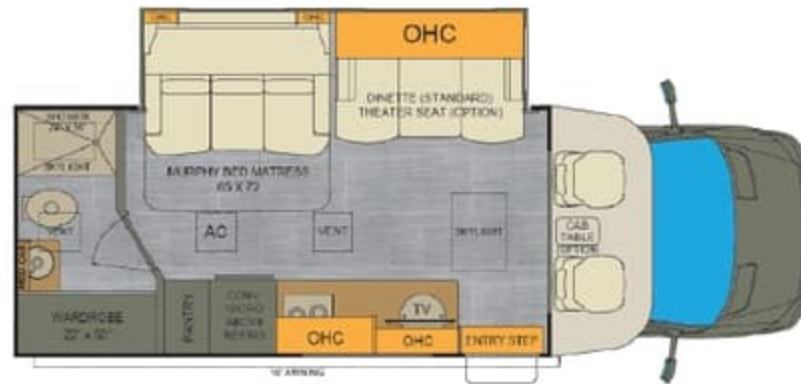

*Renegade*  
**VIENNA**

AT A GLANCE

Exterior height **11'**  
Exterior width **92 1/4"**  
Exterior length **25' 6"**  
Interior height **80"**  
Interior Width **89.5"**

Fuel capacity **24.5 Gallons**  
Fresh water capacity **34 Gallons**  
Grey water capacity **29 Gallons**  
Black water capacity **29 Gallons**

**25FWS** - 25' Full wall slide w/cabover storage

**25RML** - 25' Murphy bed w/cabover storage

**25TBN** - 25' Twin beds w/ cabover storage

**25FWC** - 25' Full wall slide w/ cabover bunk

**25RMC** - 25' Murphy bed w/ cabover bunk