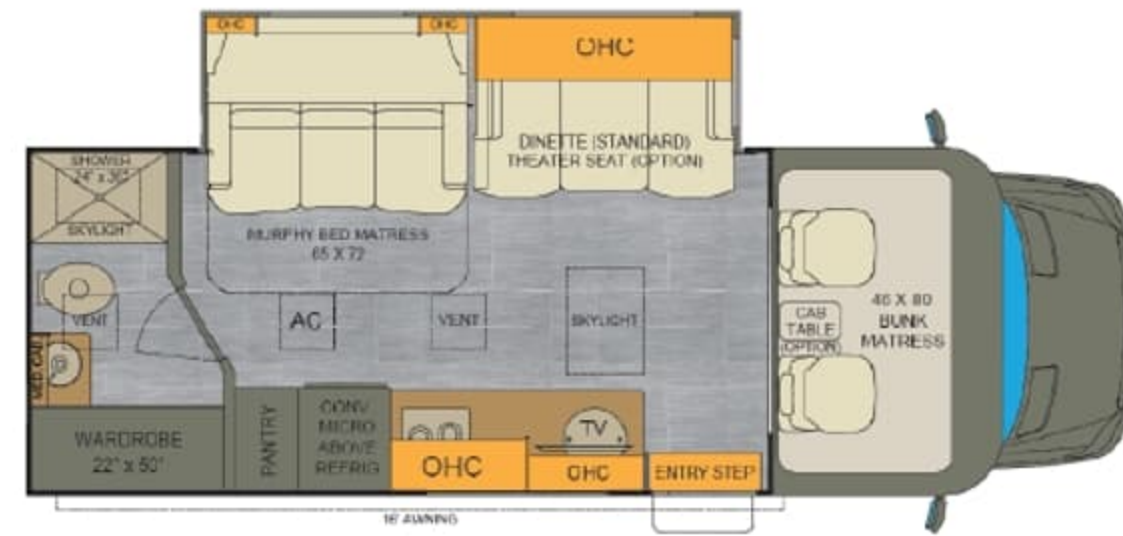

Featured to the right, we have the Vienna 25RML in our Titanium décor. Adding to the look is the elegant Cashmere cabinetry with optional 90 sheen high gloss finish.

*Renegade*  
**VIENNA**

AT A GLANCE

Exterior height **11'**  
Exterior width **92 1/4"**  
Exterior length **25' 6"**  
Interior height **80"**  
Interior Width **89.5"**

BURNISHED SABLE

**25FWS** - 25' Full wall slide w/cabover storage

**25RML** - 25' Murphy bed w/cabover storage

**25TBN** - 25' Twin beds w/ cabover storage

**25FWC** - 25' Full wall slide w/ cabover bunk

**25RMC** - 25' Murphy bed w/ cabover bunk