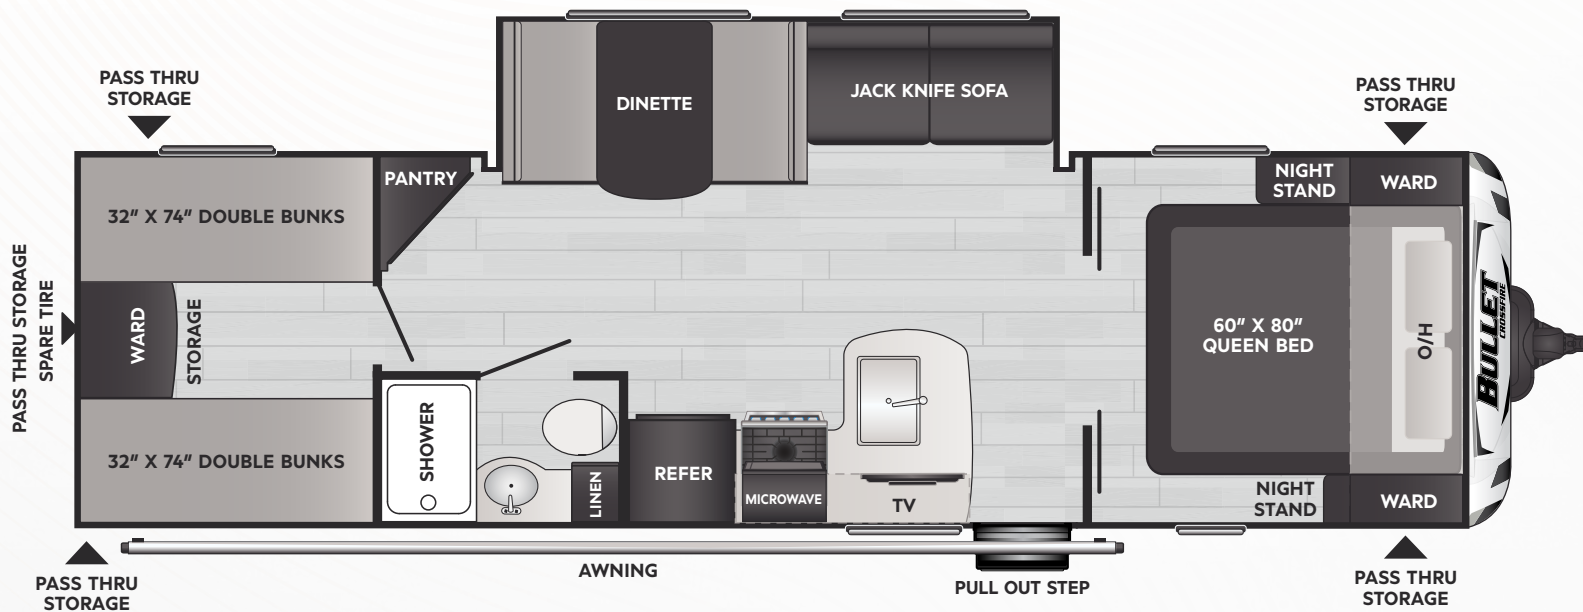

2840QB — LIMITED RUN —

WEIGHT
6400

LENGTH
32' 9"

- » 32" TV
- » Black Tank Flush
- » Enclosed Underbelly
- » Large 12V Refrigerator
- » Power Awning
- » 15K A/C
- » SolarFlex Ready
- » Private Bedroom
- » 4 Single Bunks In Second Bedroom
- » Power Stabilizer Jacks
- » 17" Oven & Range
- » 20LB LP Tanks X 2