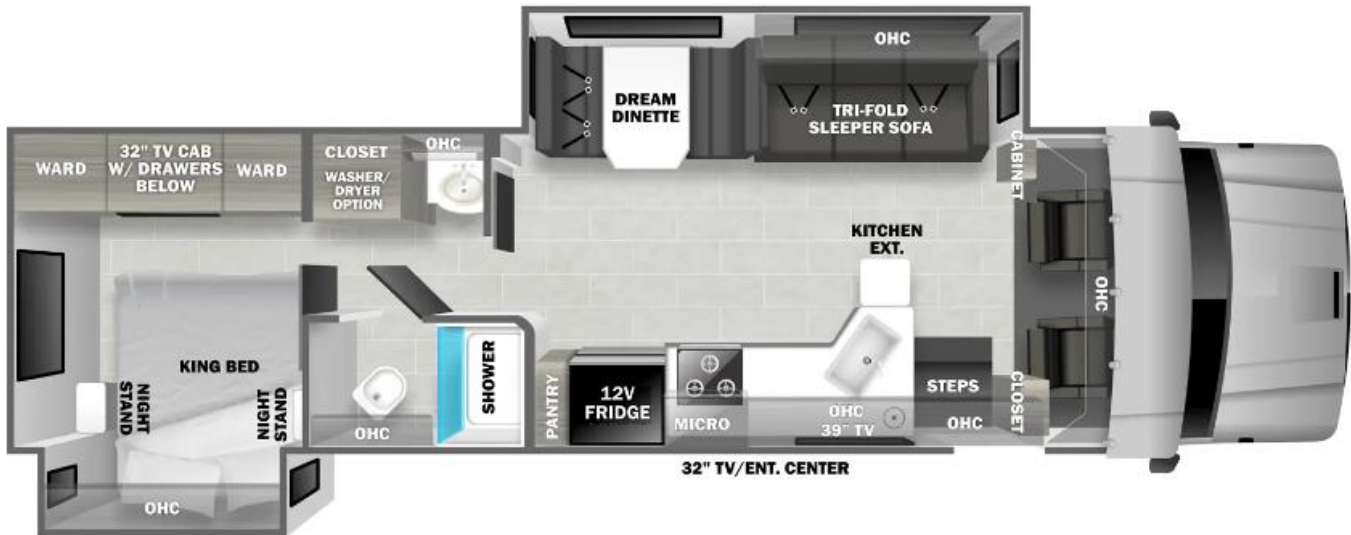

- 12V 15 cu. ft. 3-Door Compressor-Driven Refrigerator (34SS Only)
- Stackable Washer/Dryer Prep (34SS Only)

DELETED STANDARD FEATURE

- Weigh Safe® Trailer Hitch Receiver (running change during model year; no longer available)