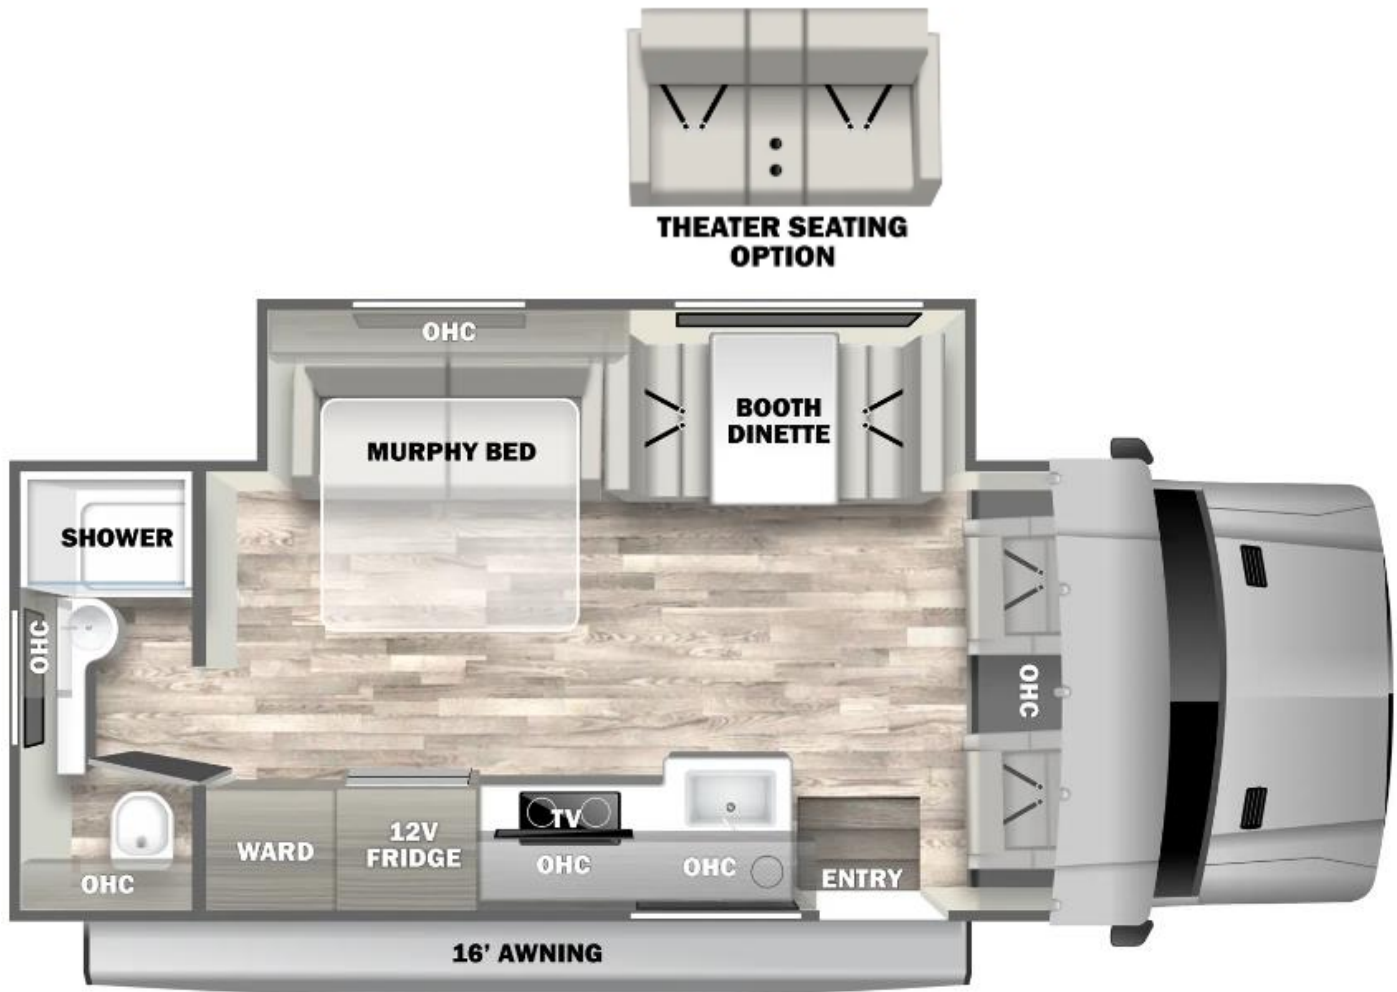

### NEW MURPHY BED FLOORPLAN (FREEDOM EDITION ONLY) – 24SSSFX

### **NOW STANDARD**

- Mercedes-Benz Sprinter 3500XD (updated features listed below)
  - 2.0L I4 Turbo Diesel Engine (211 hp / 332 lb.-ft. of Torque)
  - 9G-TRONIC PLUS Automatic Transmission with Overdrive
  - 24.5-Gallon Fuel Tank
  - 250-Amp Alternator
  - 4.727 Rear Axle Ratio