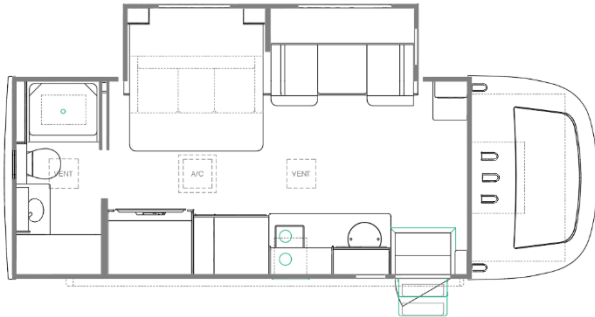

Veracruz 2022 MY Intro Summary

Floorplans: 30VRM (30' Front Entry, Murphy Bed, Rear Bath)

Chassis: 2021/2022 Ford F550 Super Duty, 4WD, 205" WB

Interior Decors: Driftwood, Cracked Pepper

Woods Stains (Matte Sheen Std): Painted- White (Pure White)/Gray (Acier). Stained-Hardwood window treatments (Rustic Pecan)

- Fresh Water Capacity: 75gal
- Grey Water Capacity: 44gal
- Black Waste Capacity: 44gal
- Toilet: Dometic Masterflush 7600

IKON
XL
Classic
Explorer
Verona LE

Verona
Valencia
Veracruz
Vienna
Villagio

Options: