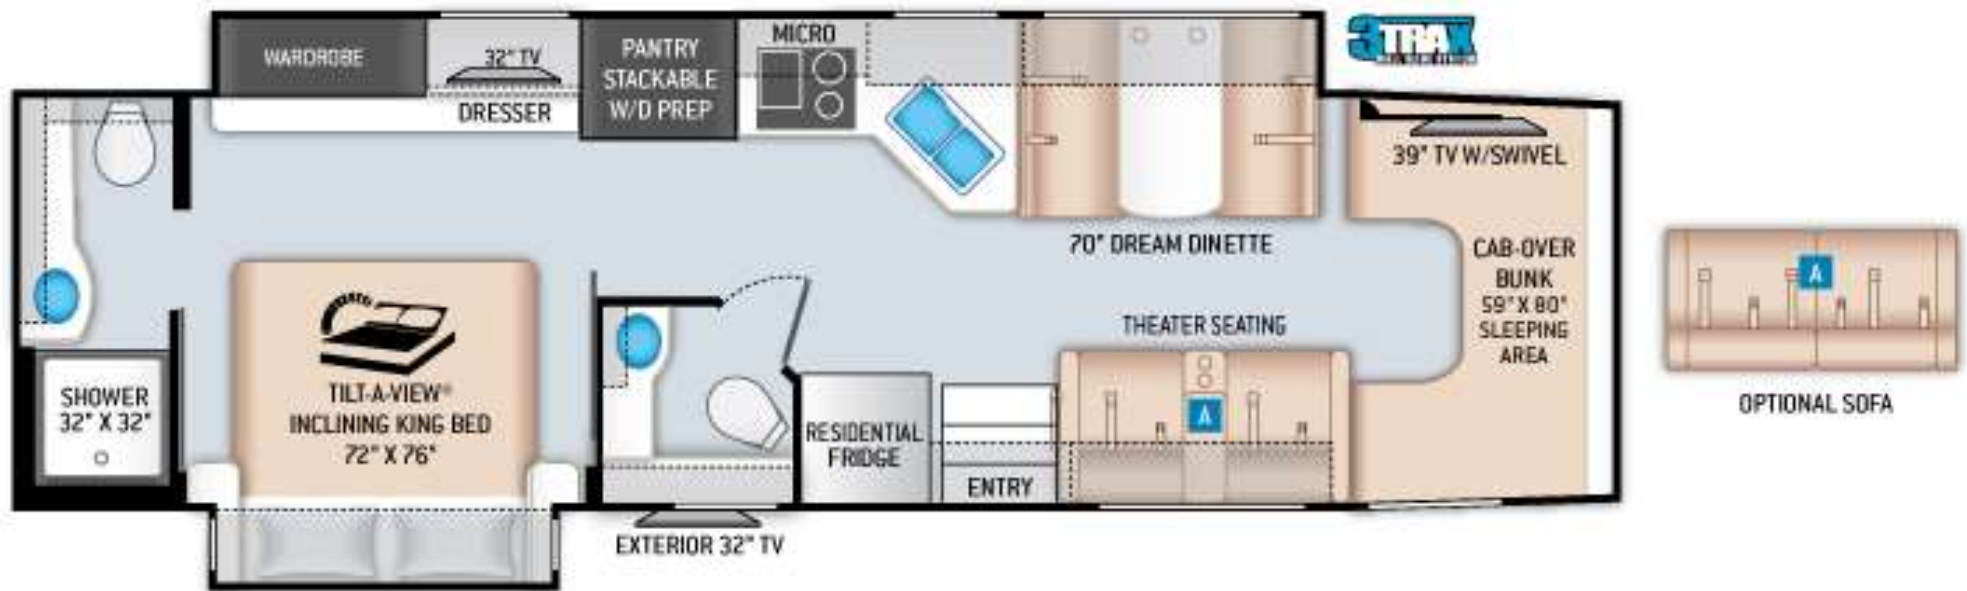

## NEW BT36

- ALL NEW 4X4 F-600 Chassis 330 HP 825 lb-ft Torque
- F-600 GVWR- 22,000 GCWR- 43,000
  - F-550 GVWR- 19,500 GCWR-40,000
- 4X4 Bath and Half Floorplan
- Washer/Dryer Prep
- New Tilt-A-View King Bed

- 12,000lb Hitch
- Increased Carrying Capacities
- New Modern Grey Ford Cab Interior
- Ford's Audible Lane Departure Warning, Forward Collision Warning, Pre-Collision Assist
- Standard Theater Seating w/ Opt Sofa