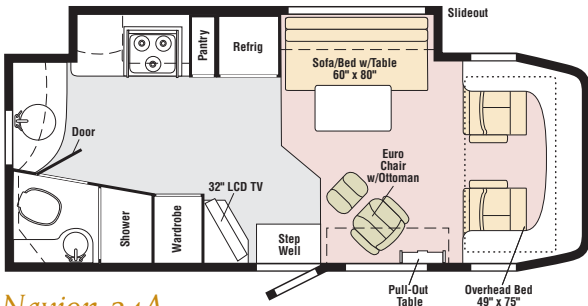

# 2009 Navion/iQ Floorplans & Specifications

Dimensions shown are for sleeping space only and may vary due to styling differences. Dashed lines denote overhead storage areas. Floorplans and specifications are also available online at: [goitasca.com](http://goitasca.com)