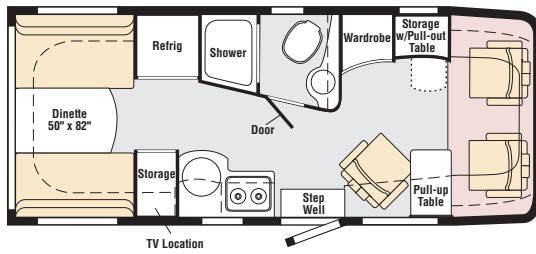

Navion iQ 24CL