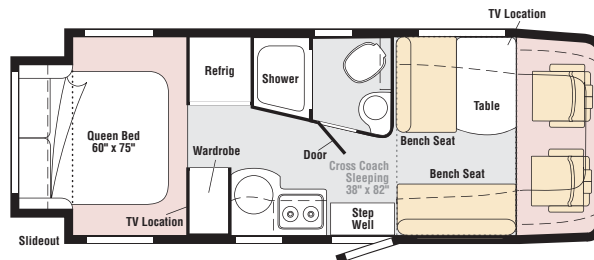

# 2009 Navion/iQ Floorplans & Specifications

Dimensions shown are for sleeping space only and may vary due to styling differences. Dashed lines denote overhead storage areas. Floorplans and specifications are also available online at: [goitasca.com](http://goitasca.com)

**Navion 24A**  
*new*

Full-wall slide  
Available December 2008

**Navion 24H**

**Navion 24J**

**Navion iQ 24CL**

**Navion iQ 24DL**