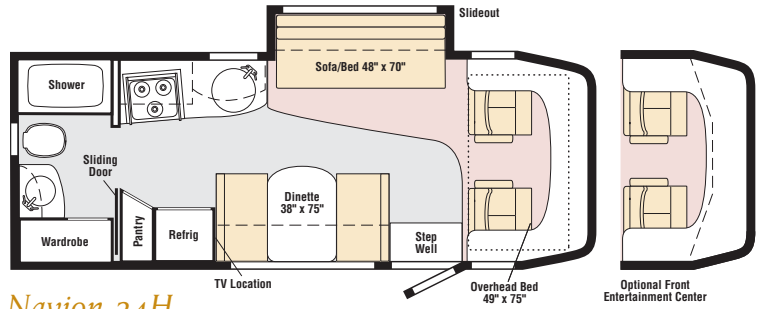

2009 Navion/iQ Floorplans & Specifications

Dimensions shown are for sleeping space only and may vary due to styling differences. Dashed lines denote overhead storage areas. Floorplans and specifications are also available online at: goitasca.com

Full-wall slide
Available December 2008

Navion 24H