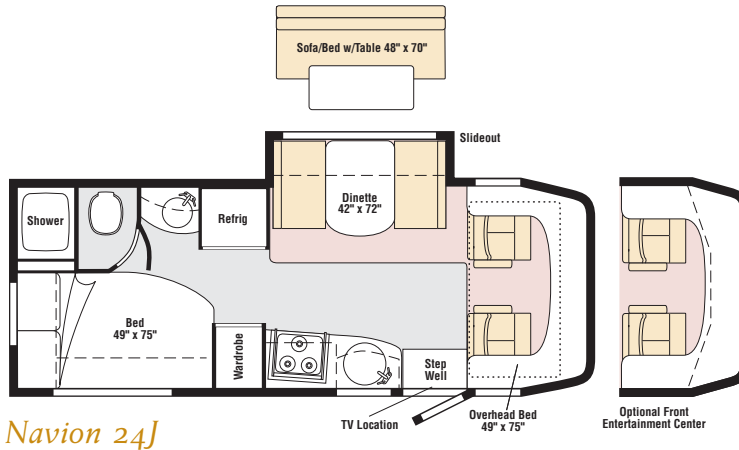

2009 Navion/iQ Floorplans & Specifications

Dimensions shown are for sleeping space only and may vary due to styling differences. Dashed lines denote overhead storage areas. Floorplans and specifications are also available online at: goitasca.com

Full-wall slide
Available December 2008

Navion 24J