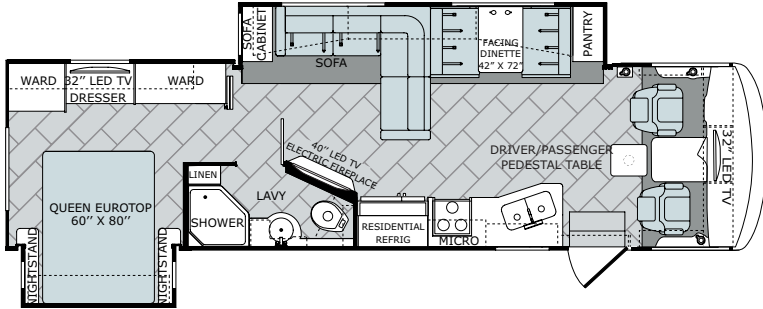

VACATIONER FLOORPLANS

33C

Options: 113, 126, 833, 852