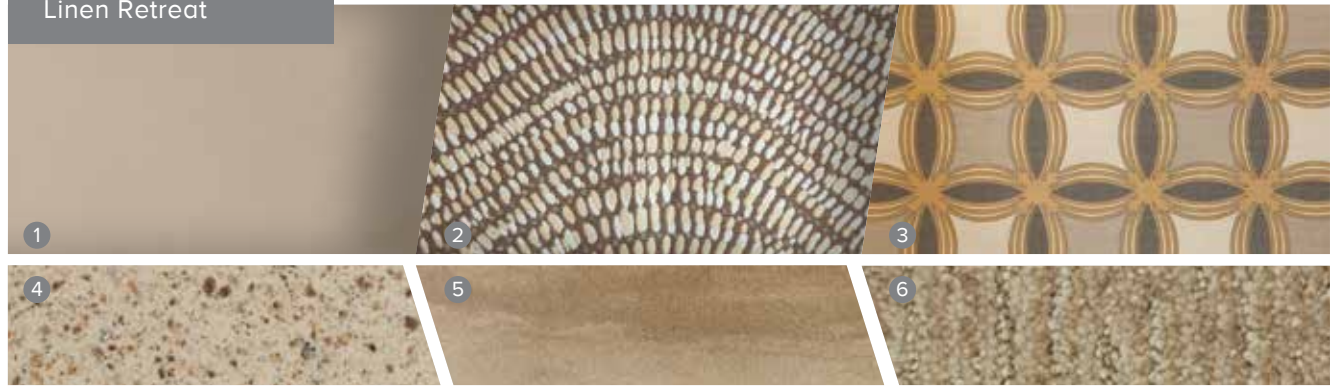

Choose life's finer details.

WOOD CHOICES

Glazed Dark Cherry

Glazed Italian Sienna

DÉCOR CHOICES

Linen Retreat

Kona Grove

1 | Sofa 2 | Accent 3 | Bedspread 4 | Countertop 5 | Flooring 6 | Carpet