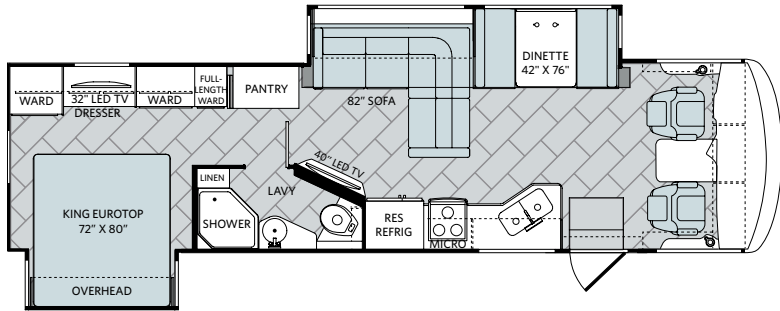

VACATIONER XE FLOORPLANS

32A

Options: 105, 113, 126, 186