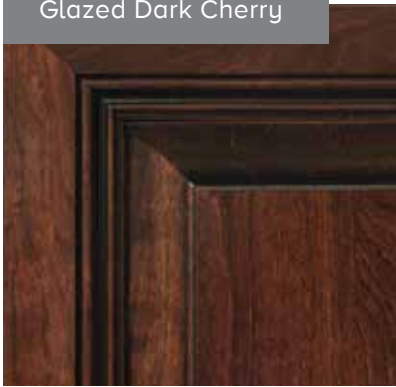

Choose life's finer details.

WOOD CHOICES

Glazed Dark Cherry

Glazed Italian Sienna

DÉCOR CHOICES

Linen Retreat

Kona Grove

1 | Sofa 2 | Accent 3 | Bedspread 4 | Countertop 5 | Flooring 6 | Carpet