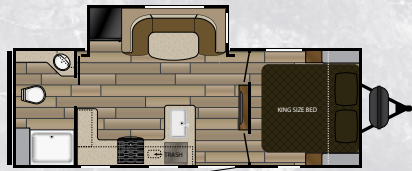

RADIANCE

R-22RB