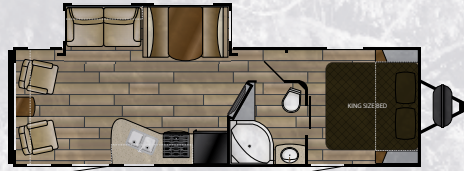

RADIANCE

R-25RL

Model	22 RB	24 BH	25 RB	25 RK	25 RL	26 BH	28 QD	30 DS	32 BH
Length	27' 5"	29' 1"	30' 8"	31' 4"	31' 7"	32' 11"	33' 4"	36' 5"	36' 7"
Dry	5,420	5,400	6,080	6,140	6,400	6,420	6,340	7,160	7,520
Hitch	640	560	780	640	540	800	800	940	940
Height	11' 1"	11' 1"	11' 1"	11' 3"	11' 3"	11' 3"	11' 3"	11' 5"	11' 5"
Awning	19'	19'	20'	20'	20'	19'	19'	19'	19'
Tanks	44^F 30^G 30^B	44^F 30^G 30^B	44^F 60^G 30^B	44^F 60^G 30^B	44^F 30^G 30^B	44^F 30^G 30^B	44^F 30^G 30^B	44^F 30^G 30^B	44^F 30^G 60^B

Your Local Cruiser RV Dealer:

MADE IN THE U.S.A.

Product information is as accurate as possible as of the date of publication of this brochure. Due to Cruiser RV's commitment to continuous product improvement - floorplans, materials, components, features, measurements, specifications, options, etc. are subject to change at any time without notice or obligation. In certain conditions some additional equipment may be needed. Photos may show optional equipment or props used for photography purposes only.

Cruiser RV has listed the approximate base weight of the trailer without the option equipment included. Option equipment will impact the weight of the trailer. Please locate the weight sticker attached to the trailer you are considering for the most accurate trailer weight.

Tow Vehicle Caution: Owners of Cruiser recreational vehicles are solely responsible for the selection and proper use of tow vehicles. All customers should consult with a motor vehicle manufacturer or their dealer concerning the purchase and use of suitable tow vehicles for Cruiser RV products. Cruiser RV disclaims any liability or damages suffered as a result of the selection, operation, use or misuse of a tow vehicle. Cruiser RV's limited warranty does not cover damage to the recreational vehicle or the tow vehicle as a result of the selection of the tow vehicle.