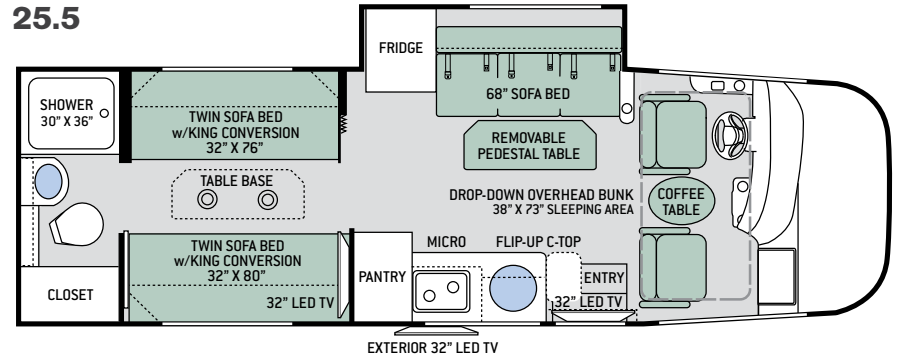

# Floor Plans

24.1

25.4

25.2

25.5

25.3

## Specifications

	24.1	25.2	25.3	25.4	25.5
Chassis	Ford	Ford	Ford	Ford	Ford
Gross Vehicle (GVWR)	12,500	14,500	14,500	14,500	14,500
Gross Combined (GCWR)	18,500	22,000	22,000	22,000	22,000
Wheel Base	188"	194"	188"	188"	188"
Exterior Length (w/o ladder)	25'-6"	26'-6"	26'-6"	27'	27'
Exterior Height (w/ AC)	11'-3"	11'-3"	11'-3"	11'-3"	11'-3"
Exterior Width (w/o mirrors)	94"	94"	94"	94"	94"
Interior Height (living area)	82"	82"	82"	82"	82"
Awning Size	17'	18'	18'	18'	18'
Fuel (gal)	55	55	55	55	55
LPG (lbs)	40.9	40.9	40.9	40.9	40.9
Fresh/Waste/Gray Water (gal)	42 / 30 / 40	39 / 30 / 40	50 / 30 / 41	42 / 30 / 40	42 / 37 / 30
Water Heater (gal)	Instant Tankless	Instant Tankless	Instant Tankless	Instant Tankless	Instant Tankless
Furnace (BTUs)	30,000	30,000	30,000	30,000	30,000
Exterior Storage Capacity (cu. ft.)	63.5	47	40	70	38.2

## BEDROOM & BATHROOM

- Two (2) Twin Sofa Beds with Upholstered Covers & King Conversion (24.1 & 25.5)
- Flip-Up Queen Size Bed with Reversible Mattress & Cushioned Seating Underneath (25.2 & 25.3)

- Full Size Bed (25.4)
- Designer Headboard (24.1, 25.2 & 25.3)
- Foot Flush Porcelain Toilet
- Stainless Steel Bathroom Sink
- Power Vent in Bathroom
- Shower with Curved Rod & Curtain
- 12-volt Attic Fan with Cover in Bedroom