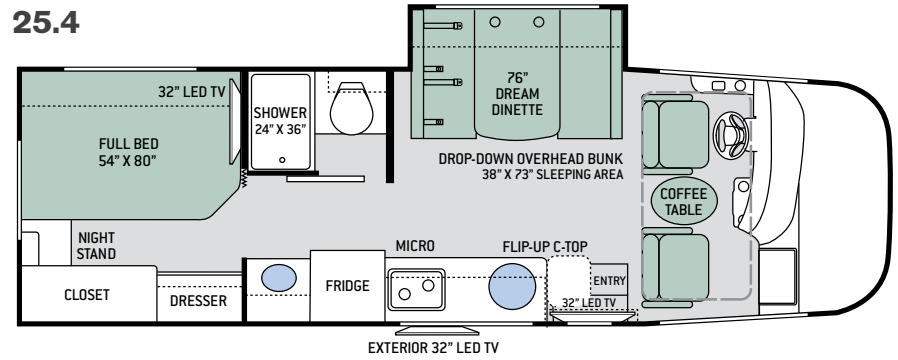

# Floor Plans

24.1

25.4

25.2

25.5

25.3

## Specifications

	24.1	25.2	25.3	25.4	25.5
Chassis	Ford	Ford	Ford	Ford	Ford
Gross Vehicle (GVWR)	12,500	14,500	14,500	14,500	14,500
Gross Combined (GCWR)	18,500	22,000	22,000	22,000	22,000
Wheel Base	188"	194"	188"	188"	188"
Exterior Length (w/o ladder)	25'-6"	26'-6"	26'-6"	27'	27'
Exterior Height (w/ AC)	11'-3"	11'-3"	11'-3"	11'-3"	11'-3"
Exterior Width (w/o mirrors)	94"	94"	94"	94"	94"
Interior Height (living area)	82"	82"	82"	82"	82"
Awning Size	17'	18'	18'	18'	18'
Fuel (gal)	55	55	55	55	55
LPG (lbs)	40.9	40.9	40.9	40.9	40.9
Fresh/Waste/Gray Water (gal)	42 / 30 / 40	39 / 30 / 40	50 / 30 / 41	42 / 30 / 40	42 / 37 / 30
Water Heater (gal)	Instant Tankless	Instant Tankless	Instant Tankless	Instant Tankless	Instant Tankless
Furnace (BTUs)	30,000	30,000	30,000	30,000	30,000
Exterior Storage Capacity (cu. ft.)	63.5	47	40	70	38.2

## BEDROOM & BATHROOM

- Two (2) Twin Sofa Beds with Upholstered Covers & King Conversion (24.1 & 25.5)
- Flip-Up Queen Size Bed with Reversible Mattress & Cushioned Seating Underneath (25.2 & 25.3)

- Full Size Bed (25.4)
- Designer Headboard (24.1, 25.2 & 25.3)
- Foot Flush Porcelain Toilet
- Stainless Steel Bathroom Sink
- Power Vent in Bathroom
- Shower with Curved Rod & Curtain
- 12-volt Attic Fan with Cover in Bedroom