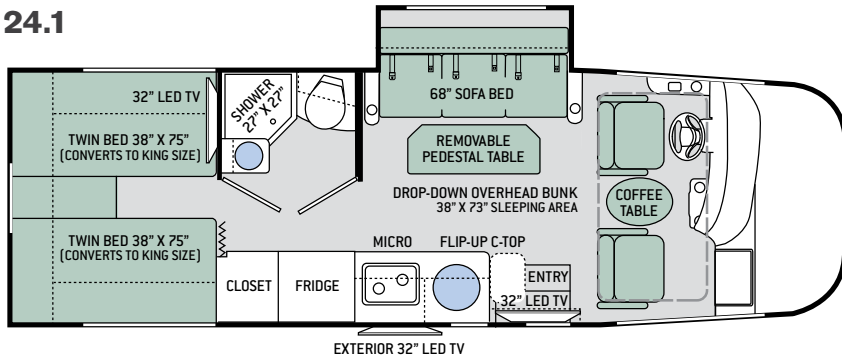

# Floor Plans

24.1

25.4

25.2

25.5

25.3

## Specifications

	24.1	25.2	25.3	25.4	25.5
Chassis	Ford	Ford	Ford	Ford	Ford
Gross Vehicle (GVWR)	12,500	14,500	14,500	14,500	14,500
Gross Combined (GCWR)	18,500	22,000	22,000	22,000	22,000
Wheel Base	188"	194"	188"	188"	188"
Exterior Length (w/o ladder)	25'-6"	26'-6"	26'-6"	27'	27'
Exterior Height (w/ AC)	11'-3"	11'-3"	11'-3"	11'-3"	11'-3"
Exterior Width (w/o mirrors)	94"	94"	94"	94"	94"
Interior Height (living area)	82"	82"	82"	82"	82"
Awning Size	17'	18'	18'	18'	18'
Fuel (gal)	55	55	55	55	55
LPG (lbs)	40.9	40.9	40.9	40.9	40.9
Fresh/Waste/Gray Water (gal)	42 / 30 / 40	39 / 30 / 40	50 / 30 / 41	42 / 30 / 40	42 / 37 / 30
Water Heater (gal)	Instant Tankless	Instant Tankless	Instant Tankless	Instant Tankless	Instant Tankless
Furnace (BTUs)	30,000	30,000	30,000	30,000	30,000
Exterior Storage Capacity (cu. ft.)	63.5	47	40	70	38.2

## BEDROOM & BATHROOM

- Two (2) Twin Sofa Beds with Upholstered Covers & King Conversion (24.1 & 25.5)
- Flip-Up Queen Size Bed with Reversible Mattress & Cushioned Seating Underneath (25.2 & 25.3)

- Full Size Bed (25.4)
- Designer Headboard (24.1, 25.2 & 25.3)
- Foot Flush Porcelain Toilet
- Stainless Steel Bathroom Sink
- Power Vent in Bathroom
- Shower with Curved Rod & Curtain
- 12-volt Attic Fan with Cover in Bedroom