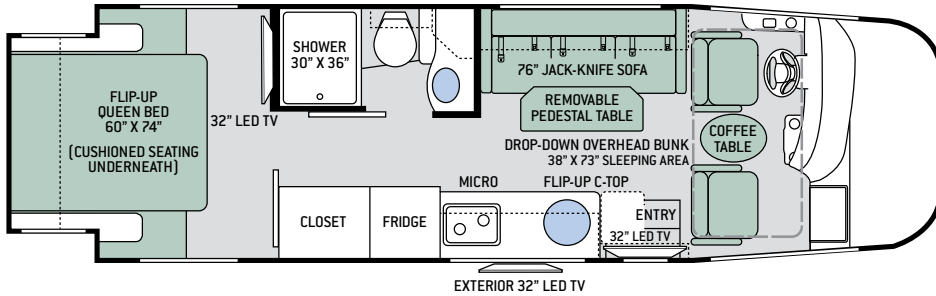

# Floor Plans

24.1

25.4

25.2

25.5

25.3

## Specifications

	24.1	25.2	25.3	25.4	25.5
Chassis	Ford	Ford	Ford	Ford	Ford
Gross Vehicle (GVWR)	12,500	14,500	14,500	14,500	14,500
Gross Combined (GCWR)	18,500	22,000	22,000	22,000	22,000
Wheel Base	188"	194"	188"	188"	188"
Exterior Length (w/o ladder)	25'-6"	26'-6"	26'-6"	27'	27'
Exterior Height (w/ AC)	11'-3"	11'-3"	11'-3"	11'-3"	11'-3"
Exterior Width (w/o mirrors)	94"	94"	94"	94"	94"
Interior Height (living area)	82"	82"	82"	82"	82"
Awning Size	17'	18'	18'	18'	18'
Fuel (gal)	55	55	55	55	55
LPG (lbs)	40.9	40.9	40.9	40.9	40.9
Fresh/Waste/Gray Water (gal)	42 / 30 / 40	39 / 30 / 40	50 / 30 / 41	42 / 30 / 40	42 / 37 / 30
Water Heater (gal)	Instant Tankless	Instant Tankless	Instant Tankless	Instant Tankless	Instant Tankless
Furnace (BTUs)	30,000	30,000	30,000	30,000	30,000
Exterior Storage Capacity (cu. ft.)	63.5	47	40	70	38.2

## BEDROOM & BATHROOM

- Two (2) Twin Sofa Beds with Upholstered Covers & King Conversion (24.1 & 25.5)
- Flip-Up Queen Size Bed with Reversible Mattress & Cushioned Seating Underneath (25.2 & 25.3)

- Full Size Bed (25.4)
- Designer Headboard (24.1, 25.2 & 25.3)
- Foot Flush Porcelain Toilet
- Stainless Steel Bathroom Sink
- Power Vent in Bathroom
- Shower with Curved Rod & Curtain
- 12-volt Attic Fan with Cover in Bedroom