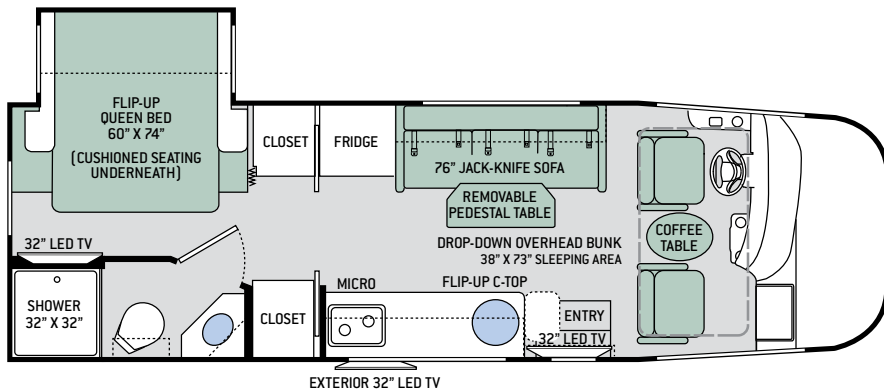

# Floor Plans

24.1

25.4

25.2

25.5

25.3

## Specifications

	24.1	25.2	25.3	25.4	25.5
Chassis	Ford	Ford	Ford	Ford	Ford
Gross Vehicle (GVWR)	12,500	14,500	14,500	14,500	14,500
Gross Combined (GCWR)	18,500	22,000	22,000	22,000	22,000
Wheel Base	188"	194"	188"	188"	188"
Exterior Length (w/o ladder)	25'-6"	26'-6"	26'-6"	27'	27'
Exterior Height (w/ AC)	11'-3"	11'-3"	11'-3"	11'-3"	11'-3"
Exterior Width (w/o mirrors)	94"	94"	94"	94"	94"
Interior Height (living area)	82"	82"	82"	82"	82"
Awning Size	17'	18'	18'	18'	18'
Fuel (gal)	55	55	55	55	55
LPG (lbs)	40.9	40.9	40.9	40.9	40.9
Fresh/Waste/Gray Water (gal)	42 / 30 / 40	39 / 30 / 40	50 / 30 / 41	42 / 30 / 40	42 / 37 / 30
Water Heater (gal)	Instant Tankless	Instant Tankless	Instant Tankless	Instant Tankless	Instant Tankless
Furnace (BTUs)	30,000	30,000	30,000	30,000	30,000
Exterior Storage Capacity (cu. ft.)	63.5	47	40	70	38.2

## BEDROOM & BATHROOM

- Two (2) Twin Sofa Beds with Upholstered Covers & King Conversion (24.1 & 25.5)
- Flip-Up Queen Size Bed with Reversible Mattress & Cushioned Seating Underneath (25.2 & 25.3)

- Full Size Bed (25.4)
- Designer Headboard (24.1, 25.2 & 25.3)
- Foot Flush Porcelain Toilet
- Stainless Steel Bathroom Sink
- Power Vent in Bathroom
- Shower with Curved Rod & Curtain
- 12-volt Attic Fan with Cover in Bedroom