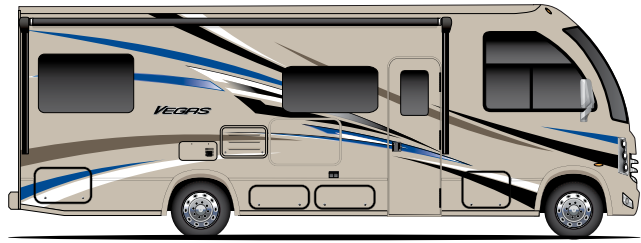

Exterior Graphics

BELLAGIO HD MAX