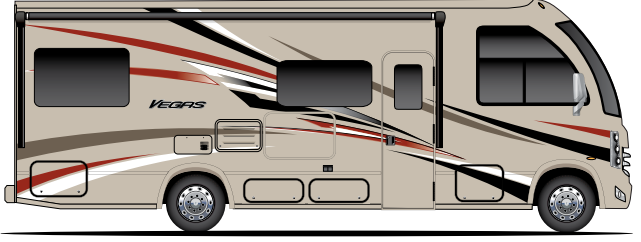

LUXOR HD MAX