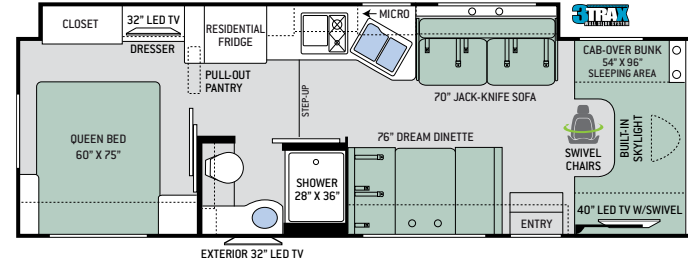

Floor Plans

PD31

3TRAX™ is our in-wall slideout system, housing all the moving and mechanical parts within the sidewall of the motorhome. This triple track design supports large rooms, like those found in full-wall slideouts, ensuring simple, reliable, maintenance-free operation. What sets 3TRAX™ apart is the patented rail system, in-floor roller guides and electric motor design. For more information, visit thormotorcoach.com/3TRAX.

Specifications

	KM24	GR22	RS26	RQ29	LF31	PD31	WS31
Chassis	Mercedes-Benz	Ford / Chevy	Ford / Chevy	Ford	Ford	Ford	Ford
Gross Vehicle (GVWR)	11,030	12,500 / 12,300	12,500 / 14,200	14,500	14,500	14,500	14,500
Gross Combined (GCWR)	15,250	18,500 / 16,000	18,500 / 20,000	22,000	22,000	22,000	22,000
Wheel Base	170.3"	158" / 159"	183" / 184"	212"	223"	212"	223"
Exterior Length (w/out ladder)	24'-8"	24' / 24'-6"	27'-6" / 28'	30'-11"	32'-7"	31'-3"	32'-2"
Exterior Height (w/AC)	11'-10"	10'-10"	11'-1"	11'-1"	11'-1"	11'-1"	11'-1"
Exterior Width (w/out mirrors)	90"	99"	99"	99"	99"	99"	99"
Interior Height	84"	84"	84"	84"	84"	84"	84"
Awning Size	15'	15'	18'	15'	16'	16'	16'
Fuel (gal)	26.4	55 / 57	55 / 57	55	55	55	55
LPG (lbs)	68.2	40.9	40.9	40.9	40.9	40.9	40.9
Fresh/Waste/Gray Water (gal)	30 / 24 / 38	40 / 29 / 25	40 / 29 / 25	40 / 28 / 28	40 / 28 / 28	40 / 28 / 28	40 / 28 / 28
Water Heater (gal)	Instant Tankless	Instant Tankless	Instant Tankless	Instant Tankless	Instant Tankless	Instant Tankless	Instant Tankless
Furnace (BTUs)	30,000	19,000	30,000	30,000	30,000	30,000	30,000
Exterior Storage Capacity (cu. ft.)	48.5	30.9	40	45.2	57.5	52.9	54.6