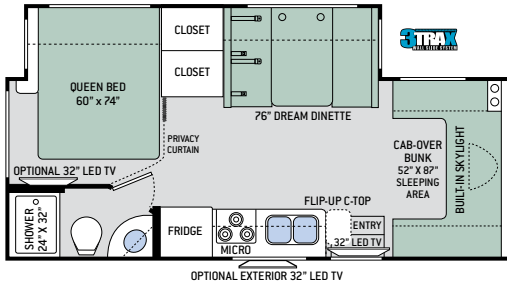

Floor Plans

KM24