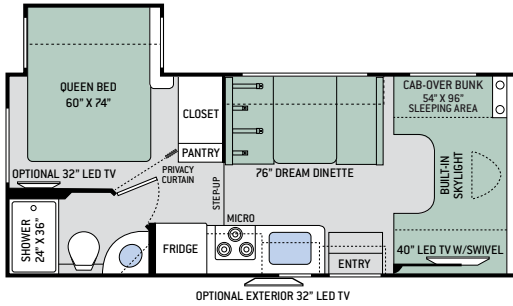

Floor Plans

GR22

3TRAX™ is our in-wall slideout system, housing all the moving and mechanical parts within the sidewall of the motorhome. This triple track design supports large rooms, like those found in full-wall slideouts, ensuring simple, reliable, maintenance-free operation. What sets 3TRAX™ apart is the patented rail system, in-floor roller guides and electric motor design. For more information, visit thormotorcoach.com/3TRAX.

Specifications

	KM24	GR22	RS26	RQ29	LF31	PD31	WS31
Chassis	Mercedes-Benz	Ford / Chevy	Ford / Chevy	Ford	Ford	Ford	Ford
Gross Vehicle (GVWR)	11,030	12,500 / 12,300	12,500 / 14,200	14,500	14,500	14,500	14,500
Gross Combined (GCWR)	15,250	18,500 / 16,000	18,500 / 20,000	22,000	22,000	22,000	22,000
Wheel Base	170.3"	158" / 159"	183" / 184"	212"	223"	212"	223"
Exterior Length (w/out ladder)	24'-8"	24' / 24'-6"	27'-6" / 28'	30'-11"	32'-7"	31'-3"	32'-2"
Exterior Height (w/AC)	11'-10"	10'-10"	11'-1"	11'-1"	11'-1"	11'-1"	11'-1"
Exterior Width (w/out mirrors)	90"	99"	99"	99"	99"	99"	99"
Interior Height	84"	84"	84"	84"	84"	84"	84"
Awning Size	15'	15'	18'	15'	16'	16'	16'
Fuel (gal)	26.4	55 / 57	55 / 57	55	55	55	55
LPG (lbs)	68.2	40.9	40.9	40.9	40.9	40.9	40.9
Fresh/Waste/Gray Water (gal)	30 / 24 / 38	40 / 29 / 25	40 / 29 / 25	40 / 28 / 28	40 / 28 / 28	40 / 28 / 28	40 / 28 / 28
Water Heater (gal)	Instant Tankless	Instant Tankless	Instant Tankless	Instant Tankless	Instant Tankless	Instant Tankless	Instant Tankless
Furnace (BTUs)	30,000	19,000	30,000	30,000	30,000	30,000	30,000
Exterior Storage Capacity (cu. ft.)	48.5	30.9	40	45.2	57.5	52.9	54.6