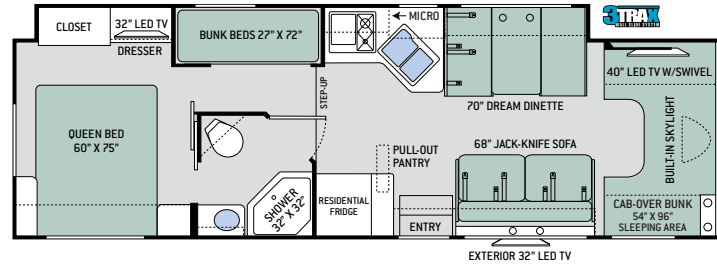

Floor Plans

LF31

3TRAX™ is our in-wall slideout system, housing all the moving and mechanical parts within the sidewall of the motorhome. This triple track design supports large rooms, like those found in full-wall slideouts, ensuring simple, reliable, maintenance-free operation. What sets 3TRAX™ apart is the patented rail system, in-floor roller guides and electric motor design. For more information, visit thormotorcoach.com/3TRAX.

Specifications

	KM24	GR22	RS26	RQ29	LF31	PD31	WS31
Chassis	Mercedes-Benz	Ford / Chevy	Ford / Chevy	Ford	Ford	Ford	Ford
Gross Vehicle (GVWR)	11,030	12,500 / 12,300	12,500 / 14,200	14,500	14,500	14,500	14,500
Gross Combined (GCWR)	15,250	18,500 / 16,000	18,500 / 20,000	22,000	22,000	22,000	22,000
Wheel Base	170.3"	158" / 159"	183" / 184"	212"	223"	212"	223"
Exterior Length (w/out ladder)	24'-8"	24' / 24'-6"	27'-6" / 28'	30'-11"	32'-7"	31'-3"	32'-2"
Exterior Height (w/AC)	11'-10"	10'-10"	11'-1"	11'-1"	11'-1"	11'-1"	11'-1"
Exterior Width (w/out mirrors)	90"	99"	99"	99"	99"	99"	99"
Interior Height	84"	84"	84"	84"	84"	84"	84"
Awning Size	15'	15'	18'	15'	16'	16'	16'
Fuel (gal)	26.4	55 / 57	55 / 57	55	55	55	55
LPG (lbs)	68.2	40.9	40.9	40.9	40.9	40.9	40.9
Fresh/Waste/Gray Water (gal)	30 / 24 / 38	40 / 29 / 25	40 / 29 / 25	40 / 28 / 28	40 / 28 / 28	40 / 28 / 28	40 / 28 / 28
Water Heater (gal)	Instant Tankless	Instant Tankless	Instant Tankless	Instant Tankless	Instant Tankless	Instant Tankless	Instant Tankless
Furnace (BTUs)	30,000	19,000	30,000	30,000	30,000	30,000	30,000
Exterior Storage Capacity (cu. ft.)	48.5	30.9	40	45.2	57.5	52.9	54.6