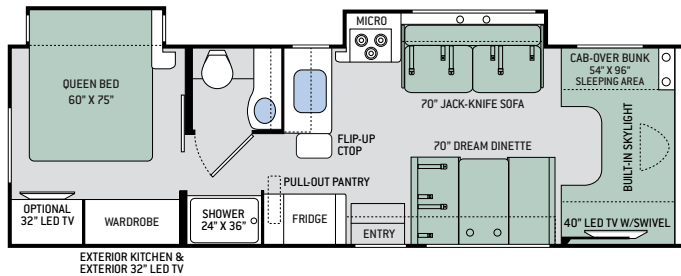

RQ29

3TRAX™ is our in-wall slideout system, housing all the moving and mechanical parts within the sidewall of the motorhome. This triple track design supports large rooms, like those found in full-wall slideouts, ensuring simple, reliable, maintenance-free operation. What sets 3TRAX™ apart is the patented rail system, in-floor roller guides and electric motor design. For more information, visit thormotorcoach.com/3TRAX.

Specifications

	KM24	GR22	RS26	RQ29	LF31	PD31	WS31
Chassis	Mercedes-Benz	Ford / Chevy	Ford / Chevy	Ford	Ford	Ford	Ford
Gross Vehicle (GVWR)	11,030	12,500 / 12,300	12,500 / 14,200	14,500	14,500	14,500	14,500
Gross Combined (GCWR)	15,250	18,500 / 16,000	18,500 / 20,000	22,000	22,000	22,000	22,000
Wheel Base	170.3"	158" / 159"	183" / 184"	212"	223"	212"	223"
Exterior Length (w/out ladder)	24'-8"	24' / 24'-6"	27'-6" / 28'	30'-11"	32'-7"	31'-3"	32'-2"
Exterior Height (w/AC)	11'-10"	10'-10"	11'-1"	11'-1"	11'-1"	11'-1"	11'-1"
Exterior Width (w/out mirrors)	90"	99"	99"	99"	99"	99"	99"
Interior Height	84"	84"	84"	84"	84"	84"	84"
Awning Size	15'	15'	18'	15'	16'	16'	16'
Fuel (gal)	26.4	55 / 57	55 / 57	55	55	55	55
LPG (lbs)	68.2	40.9	40.9	40.9	40.9	40.9	40.9
Fresh/Waste/Gray Water (gal)	30 / 24 / 38	40 / 29 / 25	40 / 29 / 25	40 / 28 / 28	40 / 28 / 28	40 / 28 / 28	40 / 28 / 28
Water Heater (gal)	Instant Tankless	Instant Tankless	Instant Tankless	Instant Tankless	Instant Tankless	Instant Tankless	Instant Tankless
Furnace (BTUs)	30,000	19,000	30,000	30,000	30,000	30,000	30,000
Exterior Storage Capacity (cu. ft.)	48.5	30.9	40	45.2	57.5	52.9	54.6