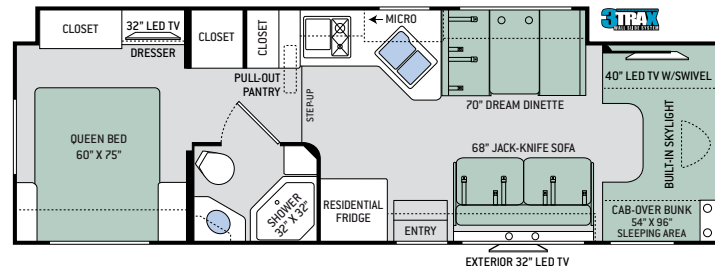

Floor Plans

WS31

3TRAX™ is our in-wall slideout system, housing all the moving and mechanical parts within the sidewall of the motorhome. This triple track design supports large rooms, like those found in full-wall slideouts, ensuring simple, reliable, maintenance-free operation. What sets 3TRAX™ apart is the patented rail system, in-floor roller guides and electric motor design. For more information, visit thormotorcoach.com/3TRAX.

Specifications

	KM24	GR22	RS26	RQ29	LF31	PD31	WS31
Chassis	Mercedes-Benz	Ford / Chevy	Ford / Chevy	Ford	Ford	Ford	Ford
Gross Vehicle (GVWR)	11,030	12,500 / 12,300	12,500 / 14,200	14,500	14,500	14,500	14,500
Gross Combined (GCWR)	15,250	18,500 / 16,000	18,500 / 20,000	22,000	22,000	22,000	22,000
Wheel Base	170.3"	158" / 159"	183" / 184"	212"	223"	212"	223"
Exterior Length (w/out ladder)	24'-8"	24' / 24'-6"	27'-6" / 28'	30'-11"	32'-7"	31'-3"	32'-2"
Exterior Height (w/AC)	11'-10"	10'-10"	11'-1"	11'-1"	11'-1"	11'-1"	11'-1"
Exterior Width (w/out mirrors)	90"	99"	99"	99"	99"	99"	99"
Interior Height	84"	84"	84"	84"	84"	84"	84"
Awning Size	15'	15'	18'	15'	16'	16'	16'
Fuel (gal)	26.4	55 / 57	55 / 57	55	55	55	55
LPG (lbs)	68.2	40.9	40.9	40.9	40.9	40.9	40.9
Fresh/Waste/Gray Water (gal)	30 / 24 / 38	40 / 29 / 25	40 / 29 / 25	40 / 28 / 28	40 / 28 / 28	40 / 28 / 28	40 / 28 / 28
Water Heater (gal)	Instant Tankless	Instant Tankless	Instant Tankless	Instant Tankless	Instant Tankless	Instant Tankless	Instant Tankless
Furnace (BTUs)	30,000	19,000	30,000	30,000	30,000	30,000	30,000
Exterior Storage Capacity (cu. ft.)	48.5	30.9	40	45.2	57.5	52.9	54.6