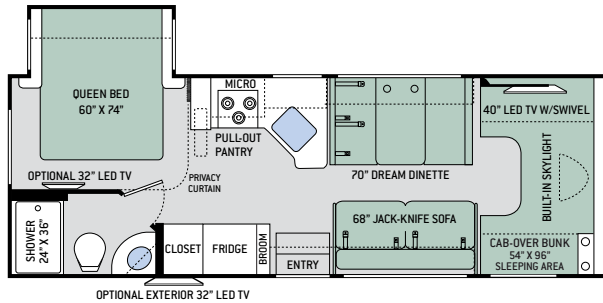

RS26

WS31

RQ29

3TRAX™ is our in-wall slideout system, housing all the moving and mechanical parts within the sidewall of the motorhome. This triple track design supports large rooms, like those found in full-wall slideouts, ensuring simple, reliable, maintenance-free operation. What sets 3TRAX™ apart is the patented rail system, in-floor roller guides and electric motor design. For more information, visit thormotorcoach.com/3TRAX.

Specifications

	KM24	GR22	RS26	RQ29	LF31	PD31	WS31
Chassis	Mercedes-Benz	Ford / Chevy	Ford / Chevy	Ford	Ford	Ford	Ford
Gross Vehicle (GVWR)	11,030	12,500 / 12,300	12,500 / 14,200	14,500	14,500	14,500	14,500
Gross Combined (GCWR)	15,250	18,500 / 16,000	18,500 / 20,000	22,000	22,000	22,000	22,000
Wheel Base	170.3"	158" / 159"	183" / 184"	212"	223"	212"	223"
Exterior Length (w/out ladder)	24'-8"	24' / 24'-6"	27'-6" / 28'	30'-11"	32'-7"	31'-3"	32'-2"
Exterior Height (w/AC)	11'-10"	10'-10"	11'-1"	11'-1"	11'-1"	11'-1"	11'-1"
Exterior Width (w/out mirrors)	90"	99"	99"	99"	99"	99"	99"
Interior Height	84"	84"	84"	84"	84"	84"	84"
Awning Size	15'	15'	18'	15'	16'	16'	16'
Fuel (gal)	26.4	55 / 57	55 / 57	55	55	55	55
LPG (lbs)	68.2	40.9	40.9	40.9	40.9	40.9	40.9
Fresh/Waste/Gray Water (gal)	30 / 24 / 38	40 / 29 / 25	40 / 29 / 25	40 / 28 / 28	40 / 28 / 28	40 / 28 / 28	40 / 28 / 28
Water Heater (gal)	Instant Tankless	Instant Tankless	Instant Tankless	Instant Tankless	Instant Tankless	Instant Tankless	Instant Tankless
Furnace (BTUs)	30,000	19,000	30,000	30,000	30,000	30,000	30,000
Exterior Storage Capacity (cu. ft.)	48.5	30.9	40	45.2	57.5	52.9	54.6