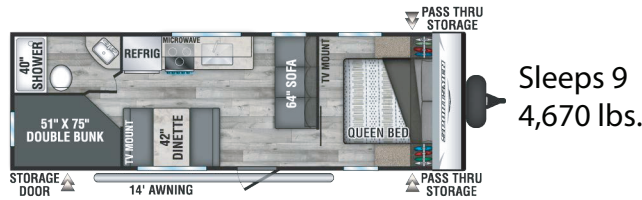

Sleeps 10
32' 6" Long

Entrada 2710NK

Sleeps 10
29' 11" Long

- You must be at least 25 years old to rent
- One week = 7 days
- A \$300 NON-REFUNDABLE down payment is required per rental at time of reservation
- A \$1,000 security deposit is required at time of pickup it will be refunded after inspection upon return
- No hourly fee for use of the generator
- No towing of trailer or vehicle behind the motorhome
- No pets or smoking is allowed - \$500 minimum charge
- Camper must be dropped off no later than 11AM Monday through Friday
- **No pick ups on Saturdays, Sundays or Holidays, returns accepted with prior approval**

Sportsmen SE 260BH by KZ-RV

Sleeps 9
4,670 lbs.

Rates

Nightly (3 night minimum)\$155
1 Week.....\$976.50

Sportsmen Classic 180BH by KZ-RV

Sleeps 5
2,600 lbs.
Minivan Towable

Rates

Nightly (3 night minimum)\$125
1 Week.....\$787.50

4 Night Minimum for Holiday Weekends

Features

Air Conditioner	Toilet	Microwave	Propane Furnace
Awning	Showers	12 Volt Electric Refrigerator	

Layouts of Trailers Are Subject to Change.

Generator Rentals (\$300 Security Deposit Required)