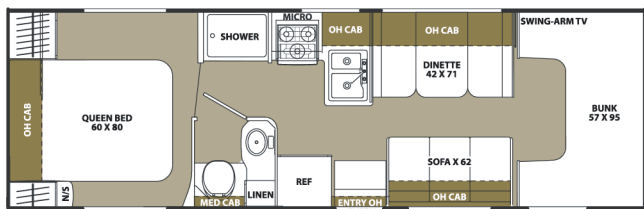

KING'S CAMPERS

Motor Home Rental Rates

For any questions, please call (715) 573-9356 or email rentals@kingscampers.com

Leprechaun 270QB

Sleeps 8
30' 0" Long

Entrada 2200S

Sleeps 5
23' 10" Long

Entrada 3100FB

Sleeps 10
32' 6" Long

Entrada 2710NK

Sleeps 10
29' 11" Long

- You must be at least 25 years old to rent
- One week = 7 days
- A \$300 NON-REFUNDABLE down payment is required per rental at time of reservation
- A \$1,000 security deposit is required at time of pickup it will be refunded after inspection upon return
- No hourly fee for use of the generator
- No towing of trailer or vehicle behind the motorhome
- No pets or smoking is allowed - \$500 minimum charge
- Camper must be dropped off no later than 11AM Monday through Friday
- **No pick ups on Saturdays, Sundays or Holidays, returns accepted with prior approval**