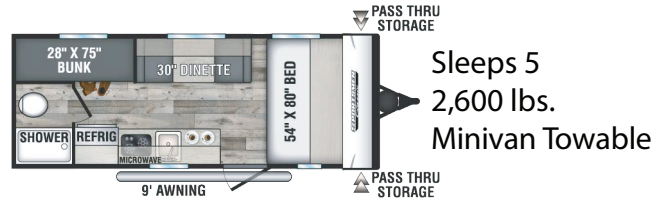

Sleeps 10
32' 6" Long

Entrada 2710NK

Sleeps 10
29' 11" Long

- You must be at least 25 years old to rent
- One week = 7 days
- A \$300 NON-REFUNDABLE down payment is required per rental at time of reservation
- A \$1,000 security deposit is required at time of pickup it will be refunded after inspection upon return
- No hourly fee for use of the generator
- No towing of trailer or vehicle behind the motorhome
- No pets or smoking is allowed - \$500 minimum charge
- Camper must be dropped off no later than 11AM Monday through Friday
- **No pick ups on Saturdays, Sundays or Holidays, returns accepted with prior approval**

Sportsmen SE 260BH by KZ-RV

Sleeps 9
4,670 lbs.

Rates

Nightly (3 night minimum)\$155
1 Week.....\$976.50

Sportsmen Classic 180BH by KZ-RV

Sleeps 5
2,600 lbs.
Minivan Towable

Rates

Nightly (3 night minimum)\$125
1 Week.....\$787.50

4 Night Minimum for Holiday Weekends

Features

Air Conditioner	Toilet	Microwave	Propane Furnace
Awning	Showers	12 Volt Electric Refrigerator	

Layouts of Trailers Are Subject to Change.

Generator Rentals (\$300 Security Deposit Required)