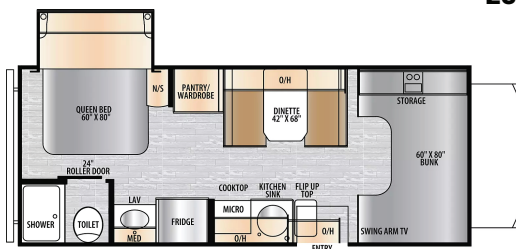

KING'S CAMPERS

Motor Home Rental Rates

For any questions, please call (715) 573-9356 or email rentals@kingscampers.com

Leprechaun 270QB

Sleeps 8
30' 0" Long

Entrada 2200S

Sleeps 5
23' 10" Long

Entrada 3100FB

Sleeps 10
32' 6" Long

Entrada 2710NK

Sleeps 10
29' 11" Long

- You must be at least 25 years old to rent
- One week = 7 days
- A \$300 NON-REFUNDABLE down payment is required per rental at time of reservation
- A \$1,000 security deposit is required at time of pickup it will be refunded after inspection upon return
- No hourly fee for use of the generator
- No towing of trailer or vehicle behind the motorhome
- No pets or smoking is allowed - \$500 minimum charge
- Camper must be dropped off no later than 11AM Monday through Friday
- **No pick ups on Saturdays, Sundays or Holidays, returns accepted with prior approval**

4 Night Minimum for Holiday Weekends

Features

Air Conditioner	Toilet	Microwave	Propane Furnace
Awning	Showers	12 Volt Electric Refrigerator	

Layouts of Trailers Are Subject to Change.

Generator Rentals (\$300 Security Deposit Required)