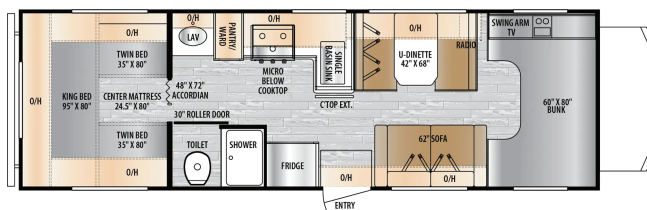

KING'S CAMPERS

Motor Home Rental Rates

For any questions, please call (715) 573-9356 or email rentals@kingscampers.com

Leprechaun 270QB

Sleeps 8
30' 0" Long

Entrada 2200S

Sleeps 5
23' 10" Long

Entrada 3100FB

Sleeps 10
32' 6" Long

Entrada 2710NK

Sleeps 10
29' 11" Long

- You must be at least 25 years old to rent
- One week = 7 days
- A \$300 NON-REFUNDABLE down payment is required per rental at time of reservation
- A \$1,000 security deposit is required at time of pickup it will be refunded after inspection upon return
- No hourly fee for use of the generator
- No towing of trailer or vehicle behind the motorhome
- No pets or smoking is allowed - \$500 minimum charge
- Camper must be dropped off no later than 11AM Monday through Friday
- **No pick ups on Saturdays, Sundays or Holidays, returns accepted with prior approval**

4 Night Minimum for Holiday Weekends

Features

Air Conditioner	Toilet	Microwave	Propane Furnace
Awning	Showers	12 Volt Electric Refrigerator	

Layouts of Trailers Are Subject to Change.

Generator Rentals (\$300 Security Deposit Required)