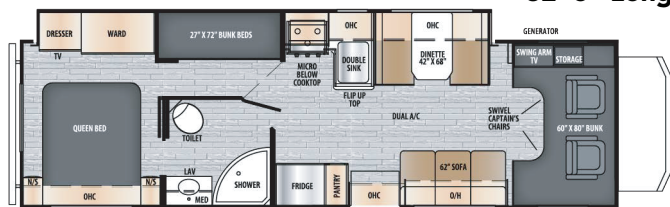

KING'S CAMPERS

Motor Home Rental Rates

For any questions, please call (715) 573-9356 or email rentals@kingscampers.com

Leprechaun 270QB

Sleeps 8
30' 0" Long

Entrada 2200S

Sleeps 5
23' 10" Long

Entrada 3100FB

Sleeps 10
32' 6" Long

Entrada 2710NK

Sleeps 10
29' 11" Long

- You must be at least 25 years old to rent
- One week = 7 days
- A \$300 NON-REFUNDABLE down payment is required per rental at time of reservation
- A \$1,000 security deposit is required at time of pickup it will be refunded after inspection upon return
- No hourly fee for use of the generator
- No towing of trailer or vehicle behind the motorhome
- No pets or smoking is allowed - \$500 minimum charge
- Camper must be dropped off no later than 11AM Monday through Friday
- **No pick ups on Saturdays, Sundays or Holidays, returns accepted with prior approval**