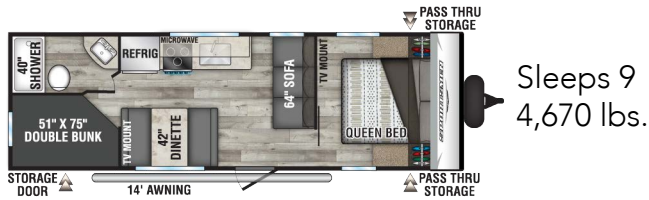

## Sportsmen SE 260BH by KZ-RV

Sleeps 9  
4,670 lbs.