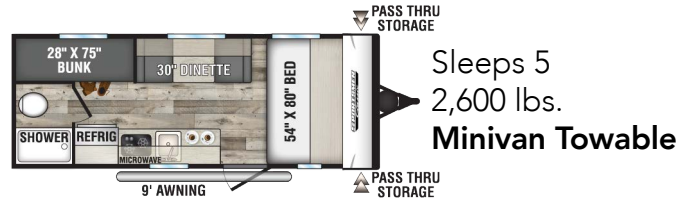

Sportsmen Classic 180BH by KZ-RV

Sleeps 5
2,600 lbs.
Minivan Towable