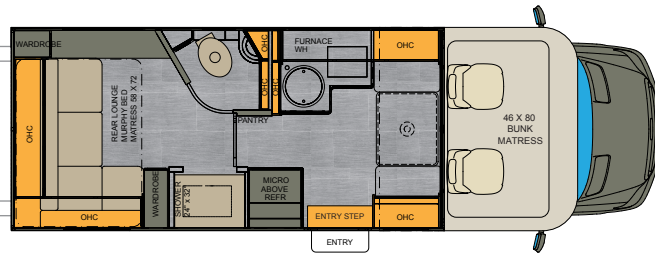

THE *Renegade* VIENNA AT A GLANCE

Exterior height	11'	Fuel capacity	24.5 Gallons
Exterior width	92 1/4"	Fresh water capacity	34 Gallons
Exterior length	24' 11"	Grey water capacity	29 Gallons
Interior height	80.5"	Black water capacity	29 Gallons
Interior Width	89.5"		

25VFWC
25' w/ cabover bunk

25VFWs
25' w/cabover storage

25VRMC
25' murphy bed w/ cabover bunk

25VRML
25' murphy bed w/cabover storage

25VRLC
25' murphy bed w/ cabover bunk

25VRLN
25' murphy bed w/cabover storage