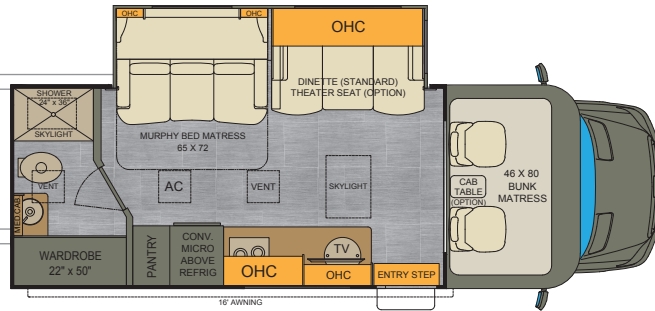

THE *Renegade* VIENNA AT A GLANCE

Exterior height	11'	Fuel capacity	24.5 Gallons
Exterior width	92 1/4"	Fresh water capacity	34 Gallons
Exterior length	24' 11"	Grey water capacity	29 Gallons
Interior height	80.5"	Black water capacity	29 Gallons
Interior Width	89.5"		

KEY FEATURES

- Full paint – five color options
- Full coach multiplex system with app control
- Four point hydraulic leveling system with app control
- Full length awning with lateral arms and LED Lights
- Side hinged exterior storage doors
- Convenient and stored LP quick connect
- Truma™ AquaGo Comfort Plus water heater
- Four aluminum wheels
- 1200w Magnum inverter
- Power skylight with screen and black out shade
- Two Maxx Air™ fans with rain sensors
- Hardwood maple cabinetry

25VFWC
25' w/ cabover bunk

25VFWs
25' w/cabover storage

25VRMC
25' murphy bed w/ cabover bunk

25VRML
25' murphy bed w/cabover storage

25VRLC
25' murphy bed w/ cabover bunk

25VRLN
25' murphy bed w/cabover storage