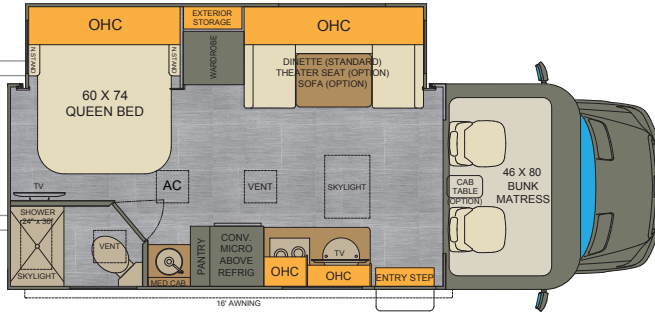

THE *Renegade* VIENNA AT A GLANCE

Exterior height	11'	Fuel capacity	24.5 Gallons
Exterior width	92 1/4"	Fresh water capacity	34 Gallons
Exterior length	24' 11"	Grey water capacity	29 Gallons
Interior height	80.5"	Black water capacity	29 Gallons
Interior Width	89.5"		

25VFWC
25' w/ cabover bunk

25VFWs
25' w/cabover storage

25VRMC
25' murphy bed w/ cabover bunk

25VRML
25' murphy bed w/cabover storage

25VRLC
25' murphy bed w/ cabover bunk

25VRLN
25' murphy bed w/cabover storage