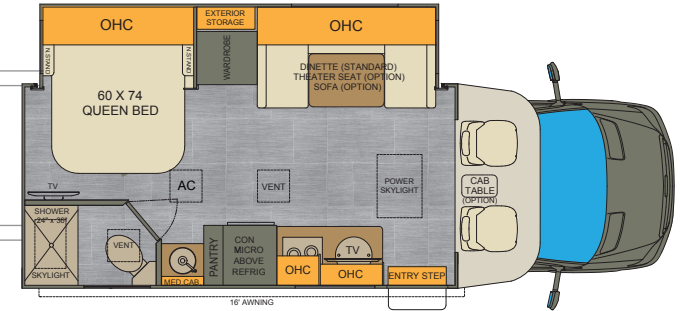

25VFWC
25' w/ cabover bunk

25VFWs
25' w/cabover storage

Renegade VIENNA // INTERIOR DÉCOR OPTIONS

HARDWOOD OPTIONS