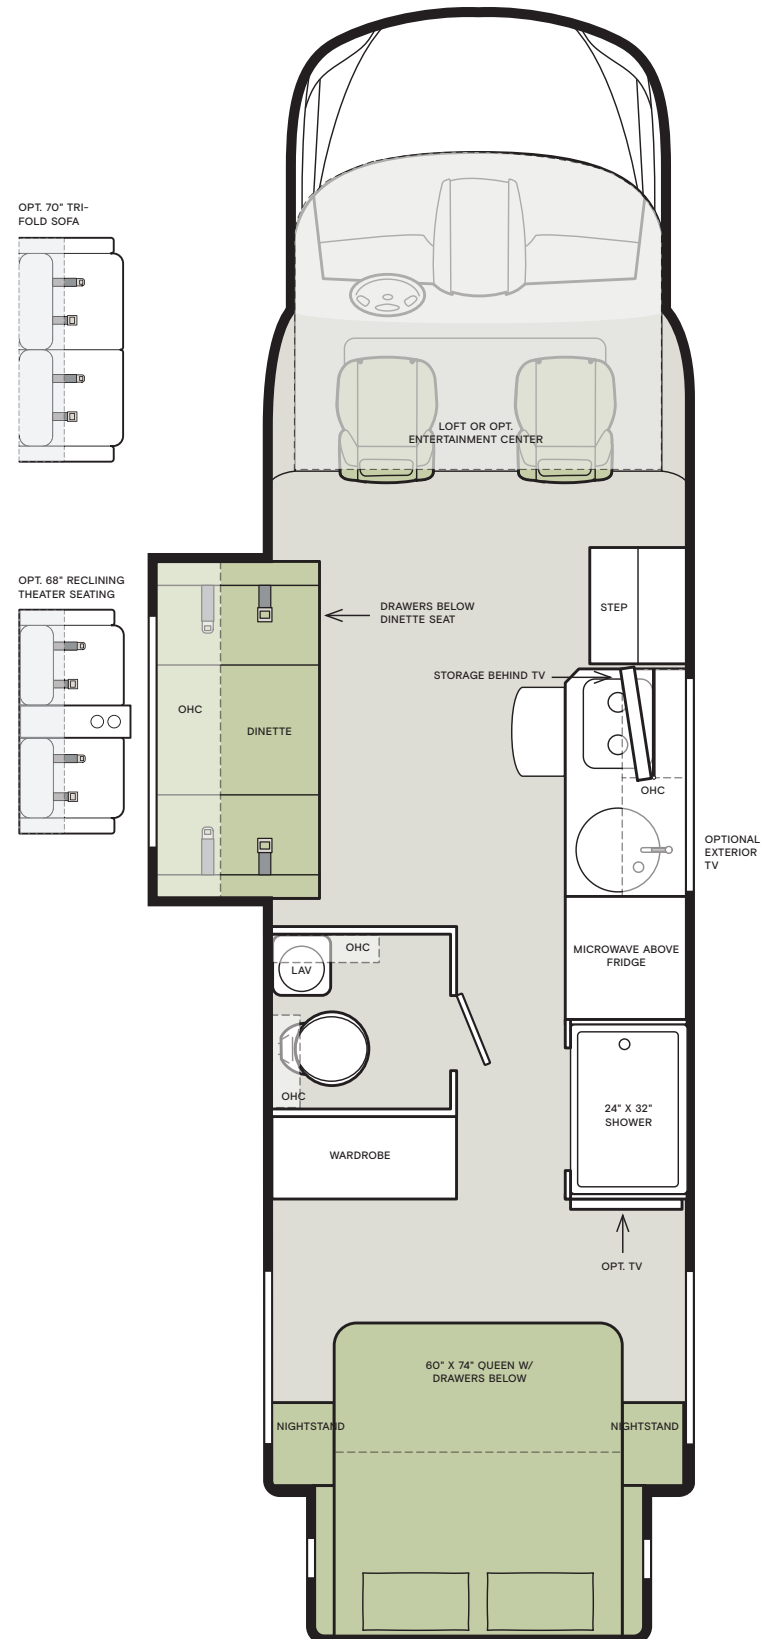

25 SW

If optional furniture combinations are selected, window locations may vary from diagram shown. All options may not be available in every model. Because of progressive improvements and specifications, standard and optional equipment are subject to change without notice or obligation. For a complete and up-to-date list of available options and specifications, visit tiffinmotorhomes.com.