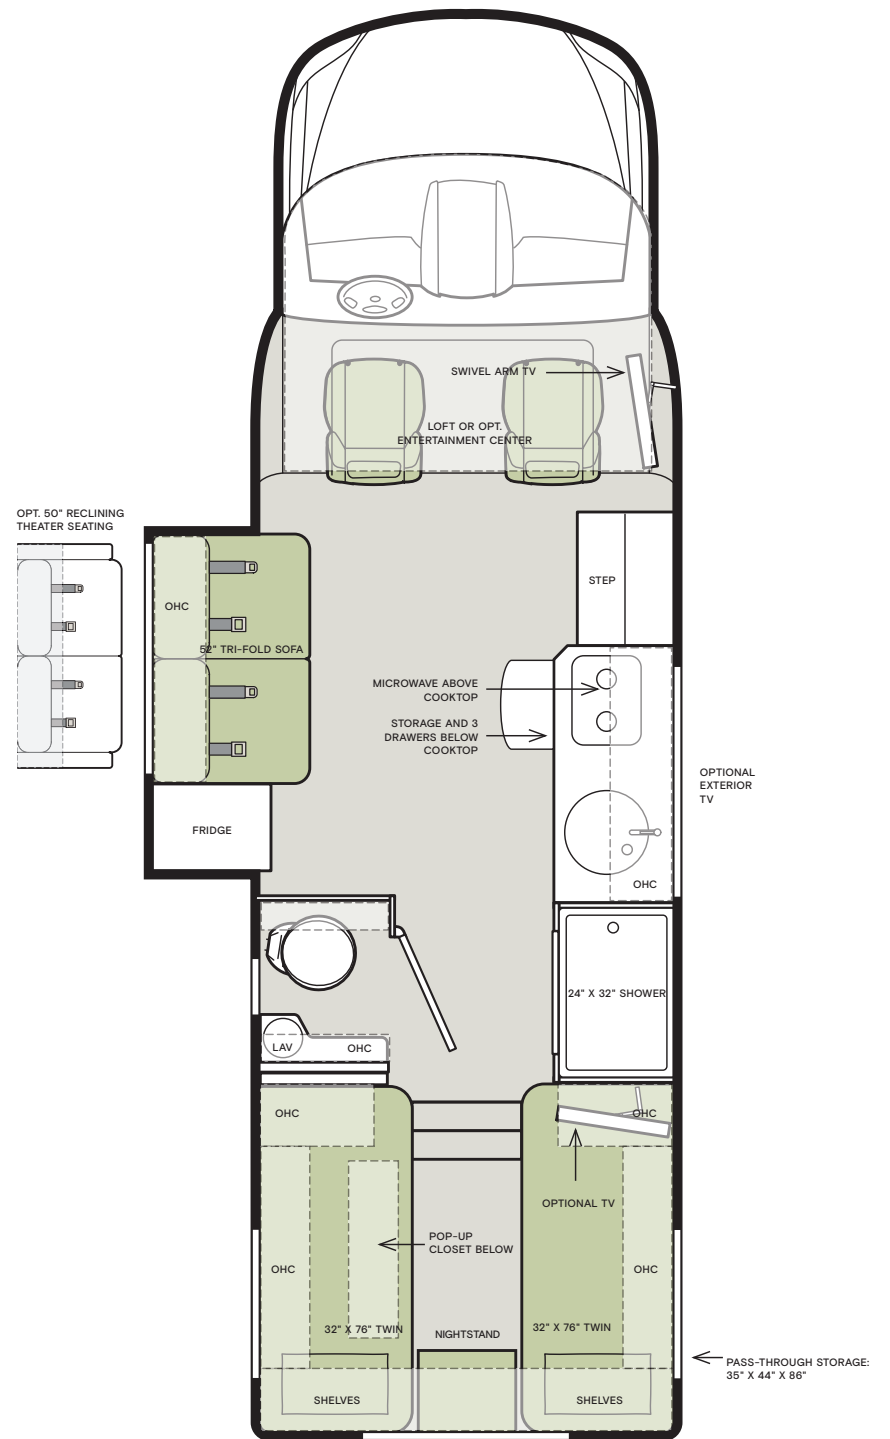

Clockwise from top: Convection microwave and 6.5 cubic foot refrigerator; Living area; Kitchen; Bathroom sink. All interiors shown are 25 RW with Linen cabinets, Soho décor.

Premium Paint System

Our eight-step full-body paint system features premium grade paints sealed with three layers of superclear coat with ultraviolet protection. An additional layer of scratch-resistant plastic coating protects the front of the coach, stairwell, and entry door lock.

25 TW

25 SW

If optional furniture combinations are selected, window locations may vary from diagram shown. All options may not be available in every model. Because of progressive improvements and specifications, standard and optional equipment are subject to change without notice or obligation. For a complete and up-to-date list of available options and specifications, visit tiffinmotorhomes.com.

25 RW

25 LW

Interior Décor

Make it all yours. Personalize your décor experience with the Wayfarer's customization options. Choose between our four décor packages, as well as handcrafted wood cabinetry. The Wayfarer's luxury design options allow you to arrive and live in style, wherever your travels and adventures take you.

Specifications

WEIGHTS AND MEASURES	25 TW	25 RW	25 LW	25 SW
Overall Length (approximately) ¹	25' 7"	25' 7"	25' 7"	25' 7"
Overall Height (max.)	11' 4"	11' 4"	11' 4"	11' 4"
Interior Height	80"	80"	80"	80"
Overall Width ¹	90"	90"	90"	90"
Interior Width	87"	87"	87"	87"
Fresh Water (gal.)	38	38	32	38
Black Water (gal.)	28	28	28	28
Grey Water (gal.)	32	36	32	33
LPG Tank (gal.)	12	12	12	12
Basement Storage (cubic ft – app.)	68	37	130	54
Trailer Hitch Capacity ²	5,000 lb	5,000 lb	5,000 lb	5,000 lb