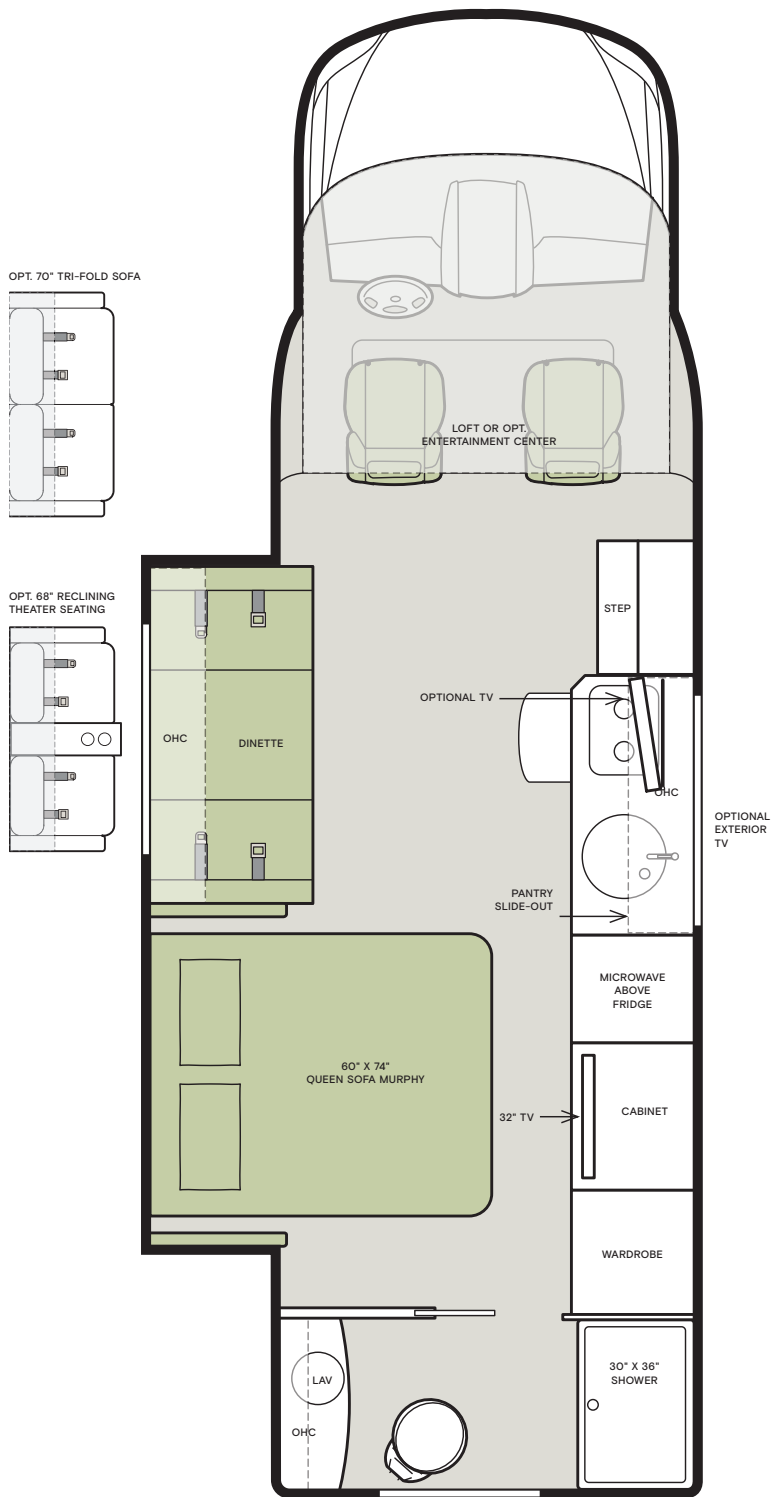

Clockwise from top: Convection microwave and 6.5 cubic foot refrigerator; Living area; Kitchen; Bathroom sink. All interiors shown are 25 RW with Linen cabinets, Soho décor.

Premium Paint System

Our eight-step full-body paint system features premium grade paints sealed with three layers of superclear coat with ultraviolet protection. An additional layer of scratch-resistant plastic coating protects the front of the coach, stairwell, and entry door lock.

25 TW

25 SW

If optional furniture combinations are selected, window locations may vary from diagram shown. All options may not be available in every model. Because of progressive improvements and specifications, standard and optional equipment are subject to change without notice or obligation. For a complete and up-to-date list of available options and specifications, visit tiffinmotorhomes.com.

25 RW

25 LW

Interior Décor

Make it all yours. Personalize your décor experience with the Wayfarer's customization options. Choose between our four décor packages, as well as handcrafted wood cabinetry. The Wayfarer's luxury design options allow you to arrive and live in style, wherever your travels and adventures take you.

Specifications

WEIGHTS AND MEASURES	25 TW	25 RW	25 LW	25 SW
Overall Length (approximately) ¹	25' 7"	25' 7"	25' 7"	25' 7"
Overall Height (max.)	11' 4"	11' 4"	11' 4"	11' 4"
Interior Height	80"	80"	80"	80"
Overall Width ¹	90"	90"	90"	90"
Interior Width	87"	87"	87"	87"
Fresh Water (gal.)	38	38	32	38
Black Water (gal.)	28	28	28	28
Grey Water (gal.)	32	36	32	33
LPG Tank (gal.)	12	12	12	12
Basement Storage (cubic ft – app.)	68	37	130	54
Trailer Hitch Capacity ²	5,000 lb	5,000 lb	5,000 lb	5,000 lb