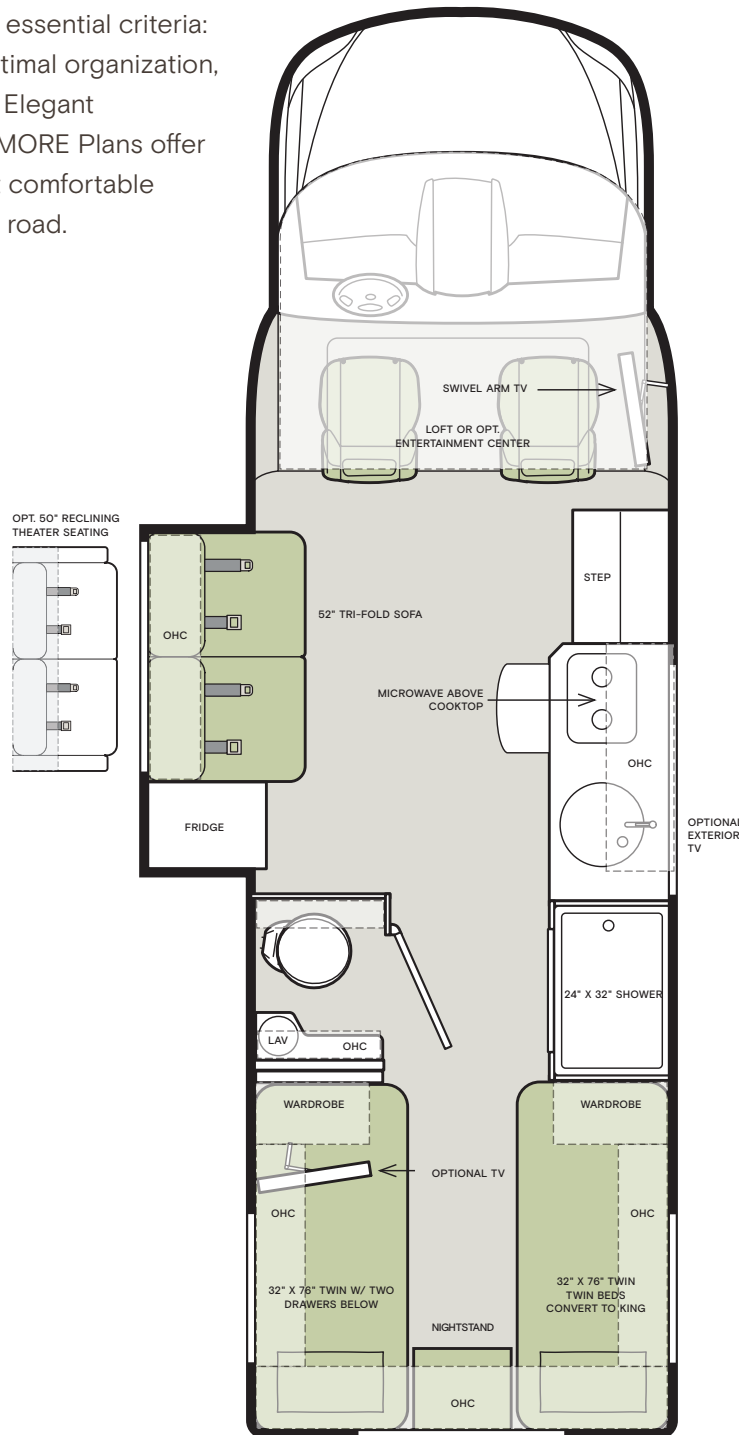

Clockwise from top: MBUX infotainment center; Dashboard smartphone integration; Queen sofa Murphy bed; Driver's compartment. All interiors shown are 25 RW with Linen cabinets, Soho décor.

Living Area

Relaxing is a breeze in the Wayfarer. With distinct floor plans offering a variety of sleep options to choose from, as well as, our ample storage and closet spaces mean you can bring along clothing and gear for every type of adventure and occasion. And our new electric Murphy bed in the 25 RW allows for a walk around bed, electric controls, and over-the-bed cabinets.

Clockwise from top: Convection microwave and 6.5 cubic foot refrigerator; Living area; Kitchen; Bathroom sink. All interiors shown are 25 RW with Linen cabinets, Soho décor.

Premium Paint System

Our eight-step full-body paint system features premium grade paints sealed with three layers of superclear coat with ultraviolet protection. An additional layer of scratch-resistant plastic coating protects the front of the coach, stairwell, and entry door lock.

HARMONY

CONQUEST

PEBBLE CREEK

PERDIDO

REGAL BLUE

SEA MIST

Floor Plans

The design of every Wayfarer floor plan must meet four essential criteria: Maximum space, Optimal organization, Relaxation plus, and Elegant atmosphere. Tiffin's MORE Plans offer your family the most comfortable layout for life on the road.

25 TW

25 SW

If optional furniture combinations are selected, window locations may vary from diagram shown. All options may not be available in every model. Because of progressive improvements and specifications, standard and optional equipment are subject to change without notice or obligation. For a complete and up-to-date list of available options and specifications, visit tiffinmotorhomes.com.