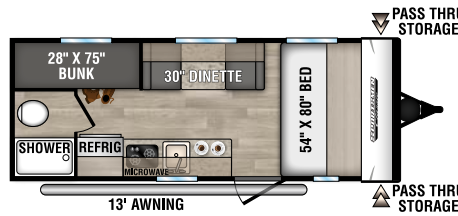

180BH
UWV - 2,690 | Exterior Length - 21' 5" | Sleeps - 4