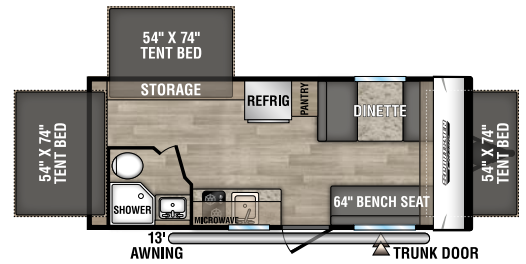

*Calculated R-Value

NOTE: Options and packages can be found on the website

130RB
UWV - 2,350 | Exterior Length - 16' 9" | Sleeps - 2

160QB
UWV - 2,940 | Exterior Length - 22' | Sleeps - 3

160RBT
UWV - 2,850 | Exterior Length - 19' 2" | Sleeps - 6

170MB
UWV - 2,980 | Exterior Length - 22' | Sleeps - 3

180BH
UWV - 2,690 | Exterior Length - 21' 5" | Sleeps - 4

180RBT
UWV - 3,380 | Exterior Length - 21' 9" | Sleeps - 8

180TH TOY HAULER UWV - 3,340 | Exterior Length - 21' 8" | Sleeps - 4

181BH UWV - 3,070 | Exterior Length - 21' 5" | Sleeps - 5

181SS UWV - 3,520 | Exterior Length - 22' 2" | Sleeps - 4

191BHK
UWV - 3,490 | Exterior Length - 22' 1" | Sleeps - 5

Dealer:

985 N 900 W SHIPSEWANA, IN 46565