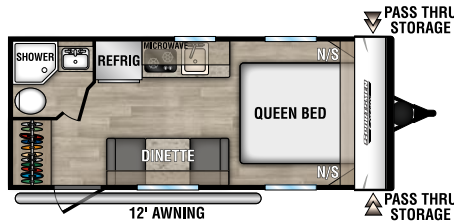

*Calculated R-Value

NOTE: Options and packages can be found on the website

130RB
UWV - 2,350 | Exterior Length - 16' 9" | Sleeps - 2

160QB
UWV - 2,940 | Exterior Length - 22' | Sleeps - 3

160RBT
UWV - 2,850 | Exterior Length - 19' 2" | Sleeps - 6