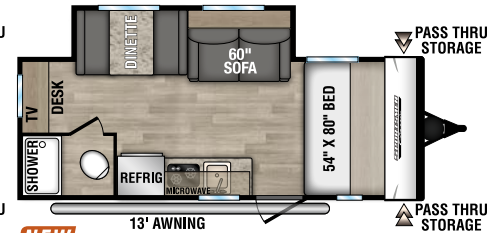

170MB
UWV - 2,980 | Exterior Length - 22' | Sleeps - 3

180BH
UWV - 2,690 | Exterior Length - 21' 5" | Sleeps - 4

180RBT
UWV - 3,380 | Exterior Length - 21' 9" | Sleeps - 8

180TH TOY HAULER UWV - 3,340 | Exterior Length - 21' 8" | Sleeps - 4

181BH UWV - 3,070 | Exterior Length - 21' 5" | Sleeps - 5

181SS UWV - 3,520 | Exterior Length - 22' 2" | Sleeps - 4

191BHK
UWV - 3,490 | Exterior Length - 22' 1" | Sleeps - 5

Dealer:

985 N 900 W SHIPSEWANA, IN 46565