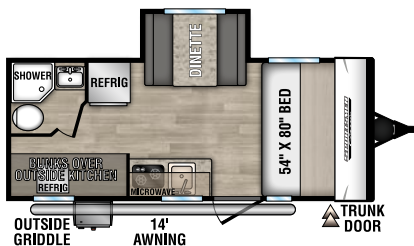

170MB
UWV - 2,980 | Exterior Length - 22' | Sleeps - 3

180BH
UWV - 2,690 | Exterior Length - 21' 5" | Sleeps - 4

180RBT
UWV - 3,380 | Exterior Length - 21' 9" | Sleeps - 8

180TH TOY HAULER UWV - 3,340 | Exterior Length - 21' 8" | Sleeps - 4

181BH UWV - 3,070 | Exterior Length - 21' 5" | Sleeps - 5

181SS UWV - 3,520 | Exterior Length - 22' 2" | Sleeps - 4

191BHK
UWV - 3,490 | Exterior Length - 22' 1" | Sleeps - 5

Dealer:

985 N 900 W SHIPSEWANA, IN 46565