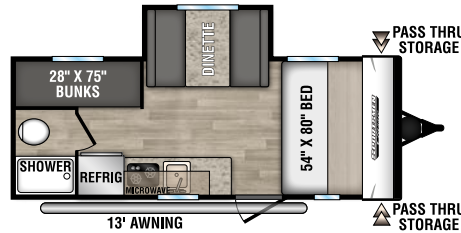

170MB
UWV - 2,980 | Exterior Length - 22' | Sleeps - 3

180BH
UWV - 2,690 | Exterior Length - 21' 5" | Sleeps - 4

180RBT
UWV - 3,380 | Exterior Length - 21' 9" | Sleeps - 8

180TH TOY HAULER UWV - 3,340 | Exterior Length - 21' 8" | Sleeps - 4

181BH UWV - 3,070 | Exterior Length - 21' 5" | Sleeps - 5

181SS UWV - 3,520 | Exterior Length - 22' 2" | Sleeps - 4

191BHK
UWV - 3,490 | Exterior Length - 22' 1" | Sleeps - 5

Dealer:

985 N 900 W SHIPSEWANA, IN 46565