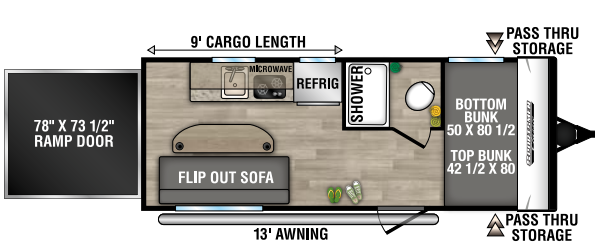

180TH TOY HAULER UWV - 3,340 | Exterior Length - 21' 8" | Sleeps - 4