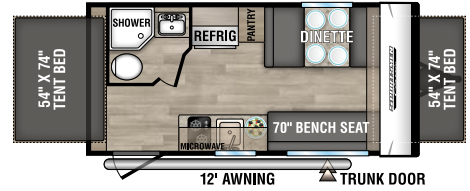

*Calculated R-Value

NOTE: Options and packages can be found on the website

130RB
UWV - 2,350 | Exterior Length - 16' 9" | Sleeps - 2

160QB
UWV - 2,940 | Exterior Length - 22' | Sleeps - 3

160RBT
UWV - 2,850 | Exterior Length - 19' 2" | Sleeps - 6