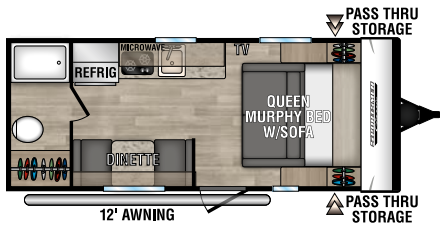

*Calculated R-Value

NOTE: Options and packages can be found on the website

130RB
UWV - 2,350 | Exterior Length - 16' 9" | Sleeps - 2

160QB
UWV - 2,940 | Exterior Length - 22' | Sleeps - 3

160RBT
UWV - 2,850 | Exterior Length - 19' 2" | Sleeps - 6