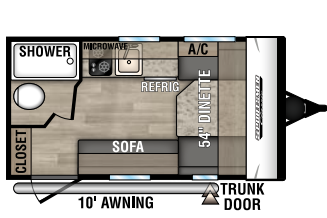

2023 SPORTSMEN CLASSIC TRAVEL TRAILERS

STANDARDS

- KZ Exclusive Tough Shield .030 Exterior Metal
- R-7* Insulation in Sidewalls
- Front Diamond Plate
- Tinted Windows
- Radial Tires
- Self-Adjust Electric Brakes
- Rear Bumper w/Sewer Hose Storage
- Digital TV Antenna
- Cable Hookup
- City Water Fill
- 12V Converter w/Charger
- LP Tank
- Shower & Toilet
- 6-Gallon LP DSI Water Heater
- Rail-Style Cabinet Doors w/Modern Handles
- Overhead Cabinets
- LED Interior Lights
- Tank Monitor Panel
- 2-Burner Range
- Microwave
- 8 CU FT 12V Refrigerator (N/A 130RB)
- Single-Bowl Sink

*Calculated R-Value

NOTE: Options and packages can be found on the website

130RB
UWV - 2,350 | Exterior Length - 16' 9" | Sleeps - 2