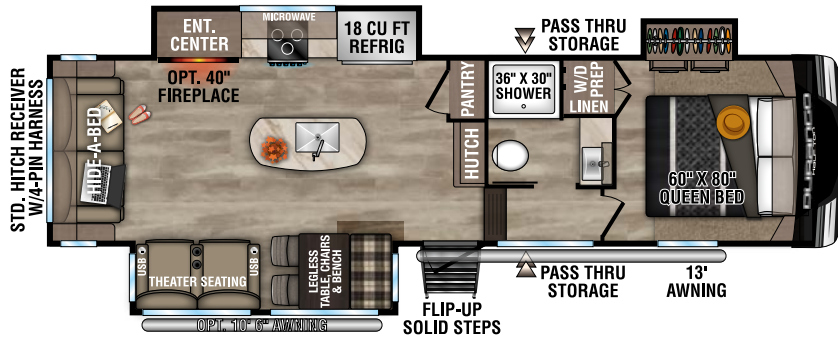

## HALF TON

LIGHTWEIGHT LUXURY FIFTH WHEELS

**NEW**

**D240RKD** UVW - 8,910 | Exterior Length - 29' 7" | Sleeps - 4

**D250RED** UVW - 8,260 | Exterior Length - 29' 1" | Sleeps - 4

**D256RKT** UVW - 9,650 | Exterior Length - 33' 3" | Sleeps - 4

**D274BHD** UVW - 9,150 | Exterior Length - 36' | Sleeps - 9

# 2024 DURANGO HALF-TON

**D283RLT** UVW - 9,380 | Exterior Length - 32'11" | Sleeps - 4

**D286BHD** UVW - 9,250 | Exterior Length - 33'7" | Sleeps - 10

**D290RLT** UVW - 9,620 | Exterior Length - 34'5" | Sleeps - 6

**D291BHT** UVW - 10,470 | Exterior Length - 37'5" | Sleeps - 9

Durango Half-Ton

985 N 900 W SHIPSEWANA, IN 46565

E: KZ@KZ-RV.COM

WWW.KZ-RV.COM

Due to continual research and advances, manufacturer reserves the right to change specifications, design, price and equipment without notice, and assumes no responsibility for any error in this literature. Some items shown are not included as standard or optional equipment. ©2023KZ | 08/28/23 | 5M