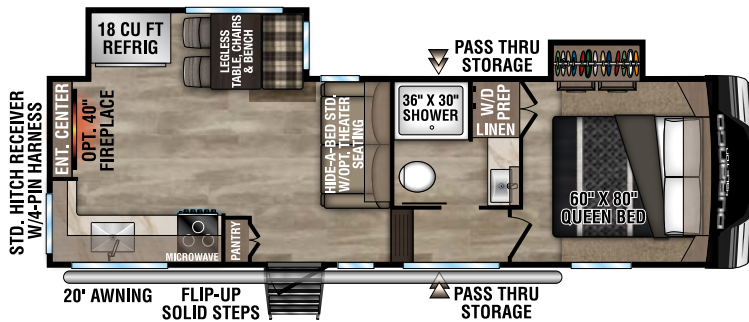

## HALF TON

LIGHTWEIGHT LUXURY FIFTH WHEELS

**NEW**

**D240RKD** UVW - 8,910 | Exterior Length - 29' 7" | Sleeps - 4

**D250RED** UVW - 8,260 | Exterior Length - 29' 1" | Sleeps - 4

**D256RKT** UVW - 9,650 | Exterior Length - 33' 3" | Sleeps - 4

**D274BHD** UVW - 9,150 | Exterior Length - 36' | Sleeps - 9

# 2024 DURANGO HALF-TON

**D283RLT** UVW - 9,380 | Exterior Length - 32'11" | Sleeps - 4

**D286BHD** UVW - 9,250 | Exterior Length - 33'7" | Sleeps - 10

**D290RLT** UVW - 9,620 | Exterior Length - 34'5" | Sleeps - 6

**D291BHT** UVW - 10,470 | Exterior Length - 37'5" | Sleeps - 9

Durango Half-Ton

985 N 900 W SHIPSEWANA, IN 46565

E: KZ@KZ-RV.COM

WWW.KZ-RV.COM

Due to continual research and advances, manufacturer reserves the right to change specifications, design, price and equipment without notice, and assumes no responsibility for any error in this literature. Some items shown are not included as standard or optional equipment. ©2023KZ | 08/28/23 | 5M