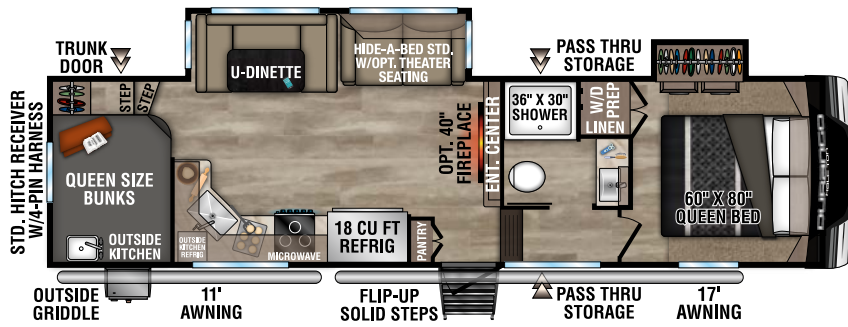

## HALF TON

LIGHTWEIGHT LUXURY FIFTH WHEELS

**NEW**

**D240RKD** UVW - 8,910 | Exterior Length - 29' 7" | Sleeps - 4

**D250RED** UVW - 8,260 | Exterior Length - 29' 1" | Sleeps - 4

**D256RKT** UVW - 9,650 | Exterior Length - 33' 3" | Sleeps - 4

**D274BHD** UVW - 9,150 | Exterior Length - 36' | Sleeps - 9

# 2024 DURANGO HALF-TON

**D283RLT** UVW - 9,380 | Exterior Length - 32'11" | Sleeps - 4

**D286BHD** UVW - 9,250 | Exterior Length - 33'7" | Sleeps - 10

**D290RLT** UVW - 9,620 | Exterior Length - 34'5" | Sleeps - 6

**D291BHT** UVW - 10,470 | Exterior Length - 37'5" | Sleeps - 9

Durango Half-Ton

985 N 900 W SHIPSEWANA, IN 46565

E: KZ@KZ-RV.COM

WWW.KZ-RV.COM

Due to continual research and advances, manufacturer reserves the right to change specifications, design, price and equipment without notice, and assumes no responsibility for any error in this literature. Some items shown are not included as standard or optional equipment. ©2023KZ | 08/28/23 | 5M