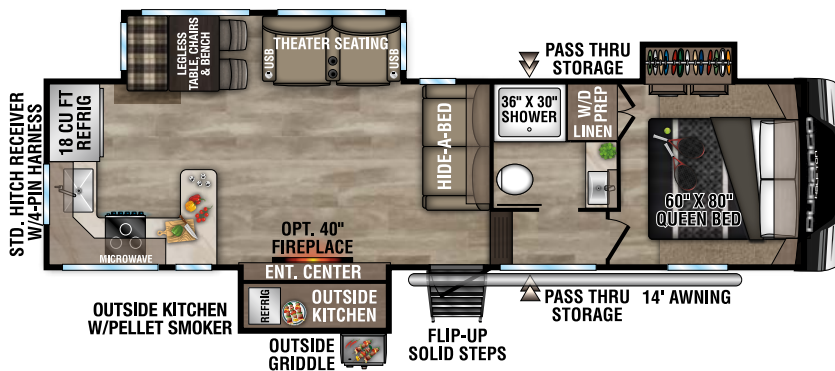

## HALF TON

LIGHTWEIGHT LUXURY FIFTH WHEELS

**NEW**

**D240RKD** UVW - 8,910 | Exterior Length - 29' 7" | Sleeps - 4

**D250RED** UVW - 8,260 | Exterior Length - 29' 1" | Sleeps - 4

**D256RKT** UVW - 9,650 | Exterior Length - 33' 3" | Sleeps - 4

**D274BHD** UVW - 9,150 | Exterior Length - 36' | Sleeps - 9

# 2024 DURANGO HALF-TON

**D283RLT** UVW - 9,380 | Exterior Length - 32'11" | Sleeps - 4

**D286BHD** UVW - 9,250 | Exterior Length - 33'7" | Sleeps - 10

**D290RLT** UVW - 9,620 | Exterior Length - 34'5" | Sleeps - 6

**D291BHT** UVW - 10,470 | Exterior Length - 37'5" | Sleeps - 9

Durango Half-Ton

985 N 900 W SHIPSEWANA, IN 46565

E: KZ@KZ-RV.COM

WWW.KZ-RV.COM

Due to continual research and advances, manufacturer reserves the right to change specifications, design, price and equipment without notice, and assumes no responsibility for any error in this literature. Some items shown are not included as standard or optional equipment. ©2023KZ | 08/28/23 | 5M