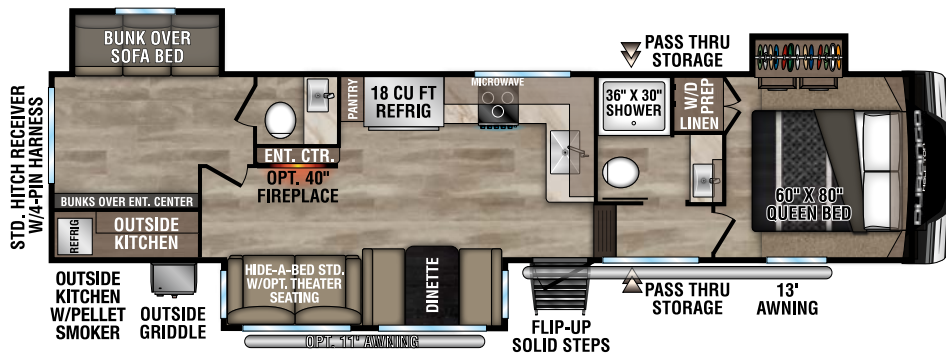

**D274BHD** UVW - 9,150 | Exterior Length - 36' | Sleeps - 9

# 2024 DURANGO HALF-TON

**D283RLT** UVW - 9,380 | Exterior Length - 32'11" | Sleeps - 4

**D286BHD** UVW - 9,250 | Exterior Length - 33'7" | Sleeps - 10

**D290RLT** UVW - 9,620 | Exterior Length - 34'5" | Sleeps - 6

**D291BHT** UVW - 10,470 | Exterior Length - 37'5" | Sleeps - 9

Durango Half-Ton

985 N 900 W SHIPSEWANA, IN 46565

E: KZ@KZ-RV.COM

WWW.KZ-RV.COM

Due to continual research and advances, manufacturer reserves the right to change specifications, design, price and equipment without notice, and assumes no responsibility for any error in this literature. Some items shown are not included as standard or optional equipment. ©2023KZ | 08/28/23 | 5M