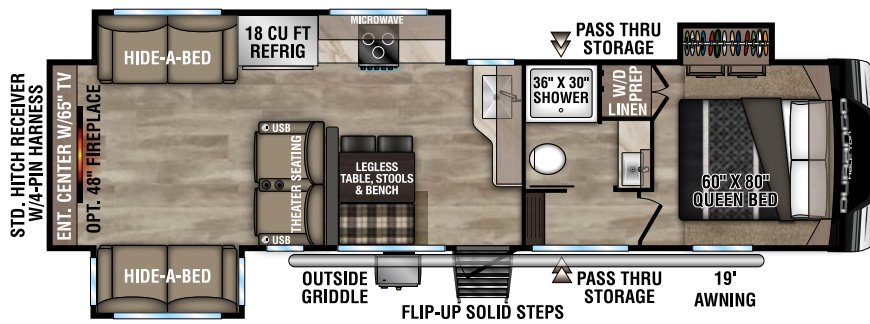

## HALF TON

LIGHTWEIGHT LUXURY FIFTH WHEELS

**NEW**

**D240RKD** UVW - 8,910 | Exterior Length - 29' 7" | Sleeps - 4

**D250RED** UVW - 8,260 | Exterior Length - 29' 1" | Sleeps - 4

**D256RKT** UVW - 9,650 | Exterior Length - 33' 3" | Sleeps - 4

**D274BHD** UVW - 9,150 | Exterior Length - 36' | Sleeps - 9

# 2024 DURANGO HALF-TON

**D283RLT** UVW - 9,380 | Exterior Length - 32'11" | Sleeps - 4

**D286BHD** UVW - 9,250 | Exterior Length - 33'7" | Sleeps - 10

**D290RLT** UVW - 9,620 | Exterior Length - 34'5" | Sleeps - 6

**D291BHT** UVW - 10,470 | Exterior Length - 37'5" | Sleeps - 9

Durango Half-Ton

985 N 900 W SHIPSEWANA, IN 46565

E: KZ@KZ-RV.COM

WWW.KZ-RV.COM

Due to continual research and advances, manufacturer reserves the right to change specifications, design, price and equipment without notice, and assumes no responsibility for any error in this literature. Some items shown are not included as standard or optional equipment. ©2023KZ | 08/28/23 | 5M