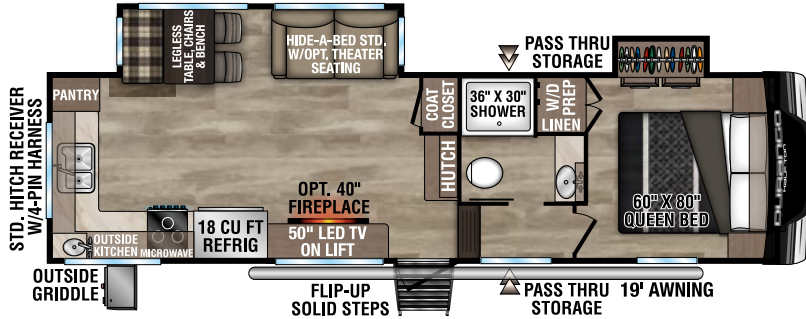

## HALF TON

LIGHTWEIGHT LUXURY FIFTH WHEELS

**NEW**

**D240RKD** UVW - 8,910 | Exterior Length - 29' 7" | Sleeps - 4

**D250RED** UVW - 8,260 | Exterior Length - 29' 1" | Sleeps - 4

**D256RKT** UVW - 9,650 | Exterior Length - 33' 3" | Sleeps - 4

**D274BHD** UVW - 9,150 | Exterior Length - 36' | Sleeps - 9

# 2024 DURANGO HALF-TON

**D283RLT** UVW - 9,380 | Exterior Length - 32'11" | Sleeps - 4

**D286BHD** UVW - 9,250 | Exterior Length - 33'7" | Sleeps - 10

**D290RLT** UVW - 9,620 | Exterior Length - 34'5" | Sleeps - 6

**D291BHT** UVW - 10,470 | Exterior Length - 37'5" | Sleeps - 9

Durango Half-Ton

985 N 900 W SHIPSEWANA, IN 46565

E: KZ@KZ-RV.COM

WWW.KZ-RV.COM

Due to continual research and advances, manufacturer reserves the right to change specifications, design, price and equipment without notice, and assumes no responsibility for any error in this literature. Some items shown are not included as standard or optional equipment. ©2023KZ | 08/28/23 | 5M