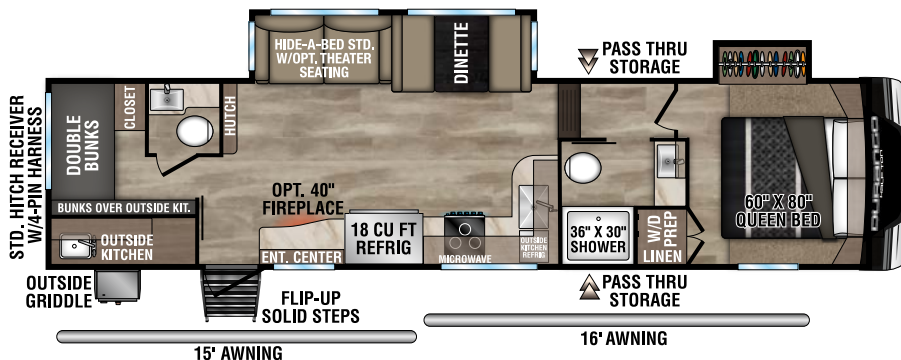

## HALF TON

LIGHTWEIGHT LUXURY FIFTH WHEELS

**NEW**

**D240RKD** UVW - 8,910 | Exterior Length - 29' 7" | Sleeps - 4

**D250RED** UVW - 8,260 | Exterior Length - 29' 1" | Sleeps - 4

**D256RKT** UVW - 9,650 | Exterior Length - 33' 3" | Sleeps - 4

**D274BHD** UVW - 9,150 | Exterior Length - 36' | Sleeps - 9

# 2024 DURANGO HALF-TON

**D283RLT** UVW - 9,380 | Exterior Length - 32'11" | Sleeps - 4

**D286BHD** UVW - 9,250 | Exterior Length - 33'7" | Sleeps - 10

**D290RLT** UVW - 9,620 | Exterior Length - 34'5" | Sleeps - 6

**D291BHT** UVW - 10,470 | Exterior Length - 37'5" | Sleeps - 9

Durango Half-Ton

985 N 900 W SHIPSEWANA, IN 46565

E: KZ@KZ-RV.COM

WWW.KZ-RV.COM

Due to continual research and advances, manufacturer reserves the right to change specifications, design, price and equipment without notice, and assumes no responsibility for any error in this literature. Some items shown are not included as standard or optional equipment. ©2023KZ | 08/28/23 | 5M