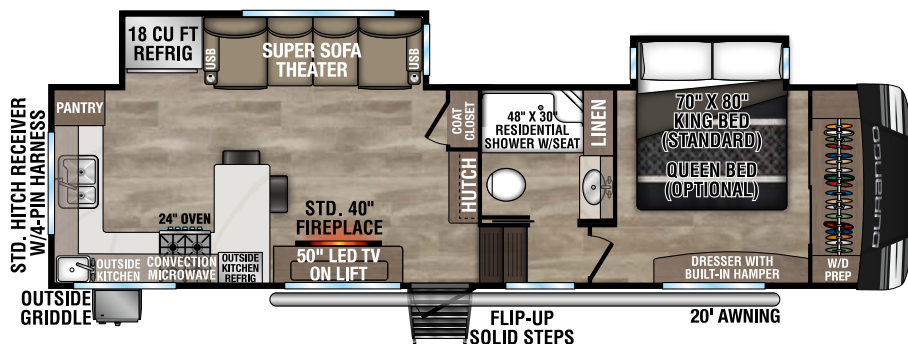

RECREATIONAL
VEHICLES

DURANGO

FULL PROFILE LUXURY FIFTH WHEELS

NEW

D280RKD UVW - 9,960 | Exterior Length - 32' 11" | Sleeps - 3

D301RLT UVW - 10,620 | Exterior Length - 34' 3" | Sleeps - 4

D311BHD UVW - 10,460 | Exterior Length - 36' 11" | Sleeps - 9

D321RKT UVW - 10,710 | Exterior Length - 34' 10" | Sleeps - 4

2024 DURANGO

D326RLT UVW -10,970 | Exterior Length - 37'7" | Sleeps - 6

D333RLT UVW -10,800 | Exterior Length - 37'10" | Sleeps - 4

D348BHF UVW -13,310 | Exterior Length - 42'2" | Sleeps - 9

D349DBF UVW -12,310 | Exterior Length - 42'4" | Sleeps - 4

Durango

985 N 900 W SHIPSEWANA, IN 46565

E: KZ@KZ-RV.COM

WWW.KZ-RV.COM

Due to continual research and advances, manufacturer reserves the right to change specifications, design, price and equipment without notice, and assumes no responsibility for any error in this literature. Some items shown are not included as standard or optional equipment. ©2023KZ | 08/25/23 | 5M