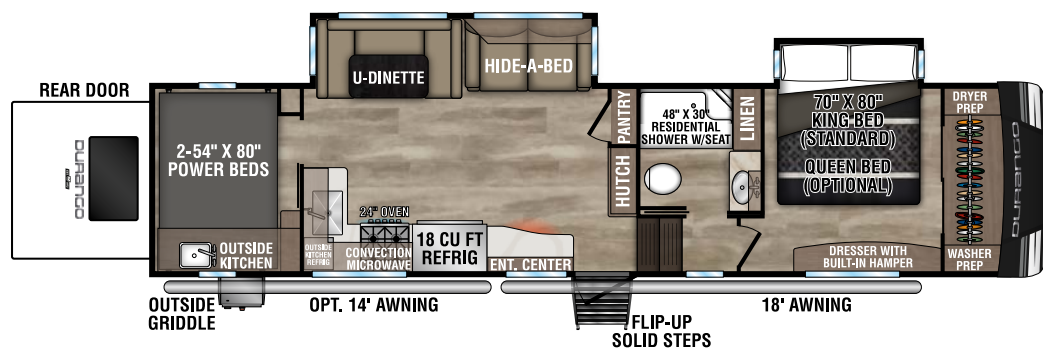

RECREATIONAL
VEHICLES

DURANGO

FULL PROFILE LUXURY FIFTH WHEELS

NEW

D280RKD UVW - 9,960 | Exterior Length - 32' 11" | Sleeps - 3

D301RLT UVW - 10,620 | Exterior Length - 34' 3" | Sleeps - 4

D311BHD UVW - 10,460 | Exterior Length - 36' 11" | Sleeps - 9

D321RKT UVW - 10,710 | Exterior Length - 34' 10" | Sleeps - 4

2024 DURANGO

D326RLT UVW -10,970 | Exterior Length - 37'7" | Sleeps - 6

D333RLT UVW -10,800 | Exterior Length - 37'10" | Sleeps - 4

D348BHF UVW -13,310 | Exterior Length - 42'2" | Sleeps - 9

D349DBF UVW -12,310 | Exterior Length - 42'4" | Sleeps - 4

Durango

985 N 900 W SHIPSEWANA, IN 46565

E: KZ@KZ-RV.COM

WWW.KZ-RV.COM

Due to continual research and advances, manufacturer reserves the right to change specifications, design, price and equipment without notice, and assumes no responsibility for any error in this literature. Some items shown are not included as standard or optional equipment. ©2023KZ | 08/25/23 | 5M