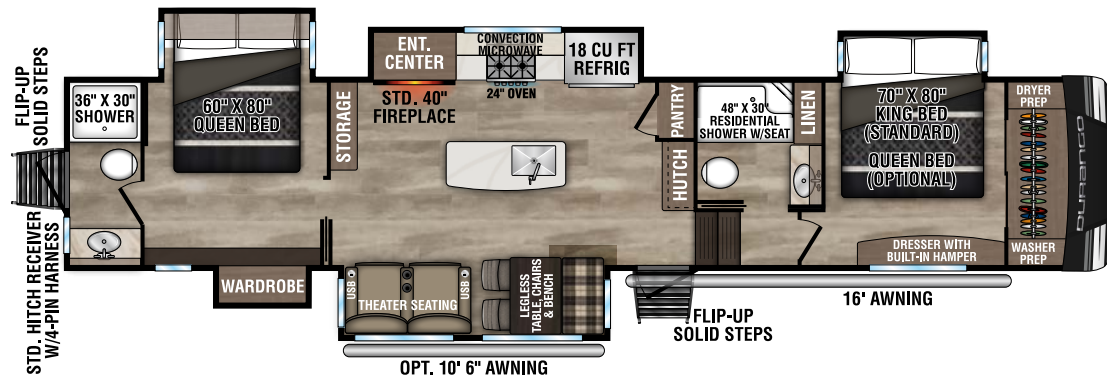

D321RKT UVW - 10,710 | Exterior Length - 34' 10" | Sleeps - 4

2024 DURANGO

D326RLT UVW -10,970 | Exterior Length - 37'7" | Sleeps - 6

D333RLT UVW -10,800 | Exterior Length - 37'10" | Sleeps - 4

D348BHF UVW -13,310 | Exterior Length - 42'2" | Sleeps - 9

D349DBF UVW -12,310 | Exterior Length - 42'4" | Sleeps - 4

Durango

985 N 900 W SHIPSEWANA, IN 46565

E: KZ@KZ-RV.COM

WWW.KZ-RV.COM

Due to continual research and advances, manufacturer reserves the right to change specifications, design, price and equipment without notice, and assumes no responsibility for any error in this literature. Some items shown are not included as standard or optional equipment. ©2023KZ | 08/25/23 | 5M