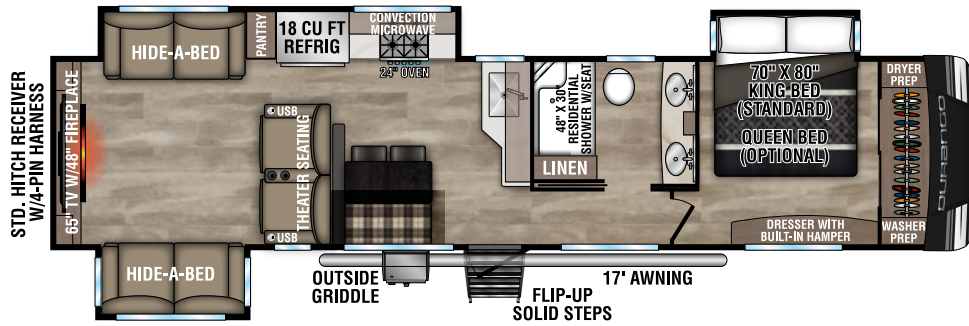

RECREATIONAL
VEHICLES

DURANGO

FULL PROFILE LUXURY FIFTH WHEELS

NEW

D280RKD UVW - 9,960 | Exterior Length - 32' 11" | Sleeps - 3

D301RLT UVW - 10,620 | Exterior Length - 34' 3" | Sleeps - 4

D311BHD UVW - 10,460 | Exterior Length - 36' 11" | Sleeps - 9

D321RKT UVW - 10,710 | Exterior Length - 34' 10" | Sleeps - 4

2024 DURANGO

D326RLT UVW -10,970 | Exterior Length - 37'7" | Sleeps - 6

D333RLT UVW -10,800 | Exterior Length - 37'10" | Sleeps - 4

D348BHF UVW -13,310 | Exterior Length - 42'2" | Sleeps - 9

D349DBF UVW -12,310 | Exterior Length - 42'4" | Sleeps - 4

Durango

985 N 900 W SHIPSEWANA, IN 46565

E: KZ@KZ-RV.COM

WWW.KZ-RV.COM

Due to continual research and advances, manufacturer reserves the right to change specifications, design, price and equipment without notice, and assumes no responsibility for any error in this literature. Some items shown are not included as standard or optional equipment. ©2023KZ | 08/25/23 | 5M