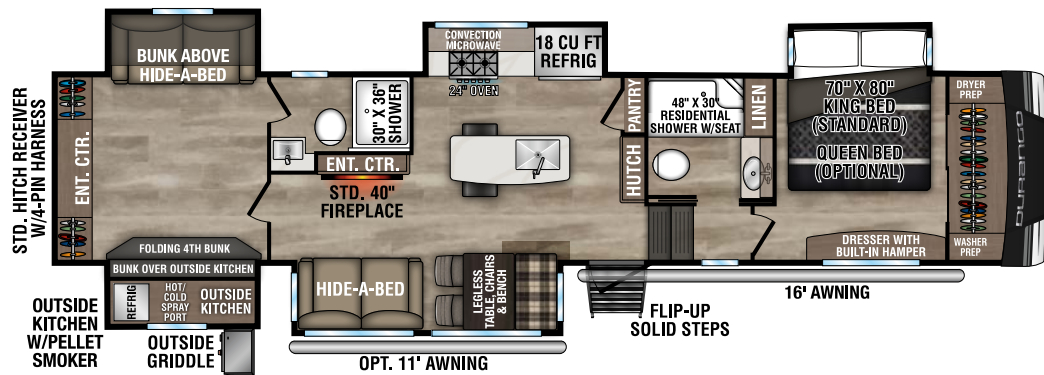

D321RKT UVW - 10,710 | Exterior Length - 34' 10" | Sleeps - 4

2024 DURANGO

D326RLT UVW -10,970 | Exterior Length - 37'7" | Sleeps - 6

D333RLT UVW -10,800 | Exterior Length - 37'10" | Sleeps - 4

D348BHF UVW -13,310 | Exterior Length - 42'2" | Sleeps - 9

D349DBF UVW -12,310 | Exterior Length - 42'4" | Sleeps - 4

Durango

985 N 900 W SHIPSEWANA, IN 46565

E: KZ@KZ-RV.COM

WWW.KZ-RV.COM

Due to continual research and advances, manufacturer reserves the right to change specifications, design, price and equipment without notice, and assumes no responsibility for any error in this literature. Some items shown are not included as standard or optional equipment. ©2023KZ | 08/25/23 | 5M