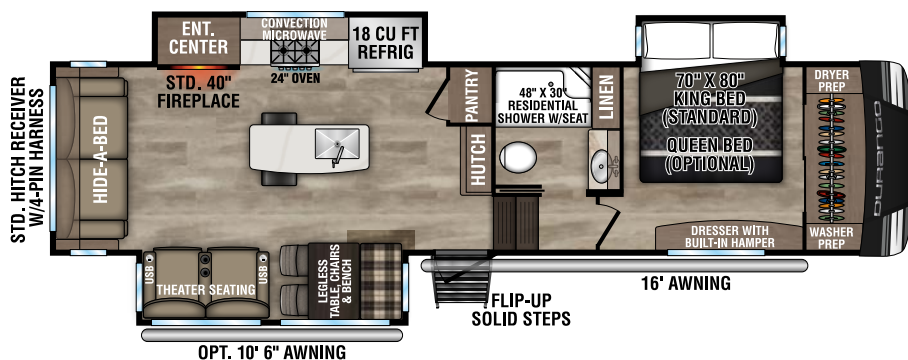

RECREATIONAL
VEHICLES

DURANGO

FULL PROFILE LUXURY FIFTH WHEELS

NEW

D280RKD UVW - 9,960 | Exterior Length - 32' 11" | Sleeps - 3

D301RLT UVW - 10,620 | Exterior Length - 34' 3" | Sleeps - 4

D311BHD UVW - 10,460 | Exterior Length - 36' 11" | Sleeps - 9

D321RKT UVW - 10,710 | Exterior Length - 34' 10" | Sleeps - 4

2024 DURANGO

D326RLT UVW -10,970 | Exterior Length - 37'7" | Sleeps - 6

D333RLT UVW -10,800 | Exterior Length - 37'10" | Sleeps - 4

D348BHF UVW -13,310 | Exterior Length - 42'2" | Sleeps - 9

D349DBF UVW -12,310 | Exterior Length - 42'4" | Sleeps - 4

Durango

985 N 900 W SHIPSEWANA, IN 46565

E: KZ@KZ-RV.COM

WWW.KZ-RV.COM

Due to continual research and advances, manufacturer reserves the right to change specifications, design, price and equipment without notice, and assumes no responsibility for any error in this literature. Some items shown are not included as standard or optional equipment. ©2023KZ | 08/25/23 | 5M