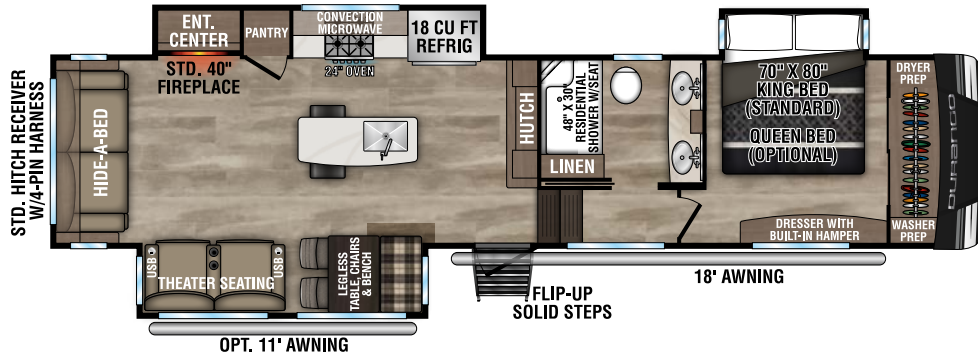

RECREATIONAL
VEHICLES

DURANGO

FULL PROFILE LUXURY FIFTH WHEELS

NEW

D280RKD UVW - 9,960 | Exterior Length - 32' 11" | Sleeps - 3

D301RLT UVW - 10,620 | Exterior Length - 34' 3" | Sleeps - 4

D311BHD UVW - 10,460 | Exterior Length - 36' 11" | Sleeps - 9

D321RKT UVW - 10,710 | Exterior Length - 34' 10" | Sleeps - 4

2024 DURANGO

D326RLT UVW -10,970 | Exterior Length - 37'7" | Sleeps - 6

D333RLT UVW -10,800 | Exterior Length - 37'10" | Sleeps - 4

D348BHF UVW -13,310 | Exterior Length - 42'2" | Sleeps - 9

D349DBF UVW -12,310 | Exterior Length - 42'4" | Sleeps - 4

Durango

985 N 900 W SHIPSEWANA, IN 46565

E: KZ@KZ-RV.COM

WWW.KZ-RV.COM

Due to continual research and advances, manufacturer reserves the right to change specifications, design, price and equipment without notice, and assumes no responsibility for any error in this literature. Some items shown are not included as standard or optional equipment. ©2023KZ | 08/25/23 | 5M