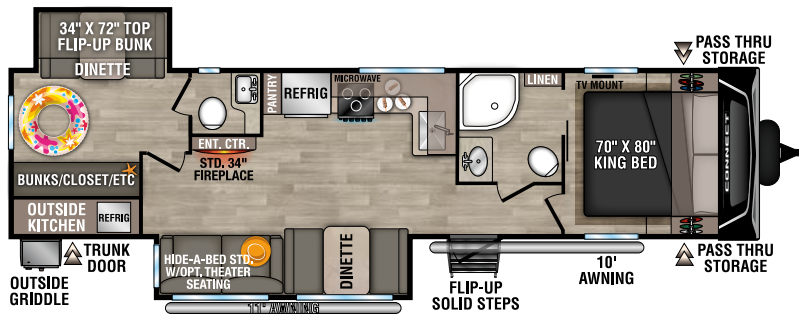

RECREATIONAL
VEHICLES

CONNECT

LIGHTWEIGHT TRAVEL TRAILERS

C241RLK U VW - 5,860 | Exterior Length - 28'11" | Sleeps - 5

C261RB U VW - 6,460 | Exterior Length - 30'4" | Sleeps - 5

NEW
C262RLK U VW - 6,890 | Exterior Length - 31'11" | Sleeps - 5

C272FK U VW - 6,900 | Exterior Length - 31'1" | Sleeps - 5

NEW
C282FKK U VW - 7,270 | Exterior Length - 32'3" | Sleeps - 5

C291BHK U VW - 6,820 | Exterior Length - 33'11" | Sleeps - 10

2024 CONNECT

NEW
C302FBK UVW - 7,820 | Exterior Length - 35' 3" | Sleeps - 5

NEW
C302RBK UVW - 7,680 | Exterior Length - 35' 1" | Sleeps - 5

C312RE UVW - 7,510 | Exterior Length - 36' 1" | Sleeps - 6

C313MK UVW - 8,470 | Exterior Length - 36' 1" | Sleeps - 4

C322BHK UVW - 7,940 | Exterior Length - 37' 1" | Sleeps - 9