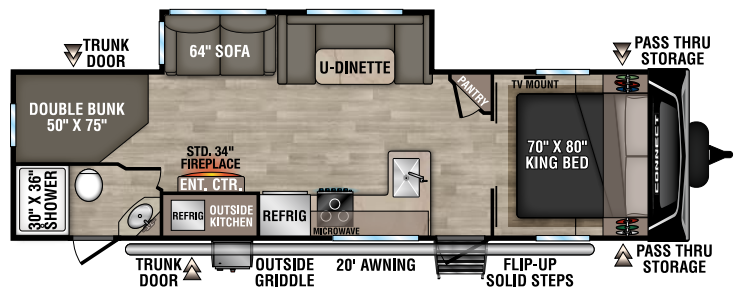

RECREATIONAL
VEHICLES

CONNECT

LIGHTWEIGHT TRAVEL TRAILERS

C241RLK U VW - 5,860 | Exterior Length - 28'11" | Sleeps - 5

C261RB U VW - 6,460 | Exterior Length - 30'4" | Sleeps - 5

NEW
C262RLK U VW - 6,890 | Exterior Length - 31'11" | Sleeps - 5

C272FK U VW - 6,900 | Exterior Length - 31'1" | Sleeps - 5

NEW
C282FKK U VW - 7,270 | Exterior Length - 32'3" | Sleeps - 5

C291BHK U VW - 6,820 | Exterior Length - 33'11" | Sleeps - 10

2024 CONNECT

NEW
C302FBK UVW - 7,820 | Exterior Length - 35' 3" | Sleeps - 5

NEW
C302RBK UVW - 7,680 | Exterior Length - 35' 1" | Sleeps - 5

C312RE UVW - 7,510 | Exterior Length - 36' 1" | Sleeps - 6

C313MK UVW - 8,470 | Exterior Length - 36' 1" | Sleeps - 4

C322BHK UVW - 7,940 | Exterior Length - 37' 1" | Sleeps - 9