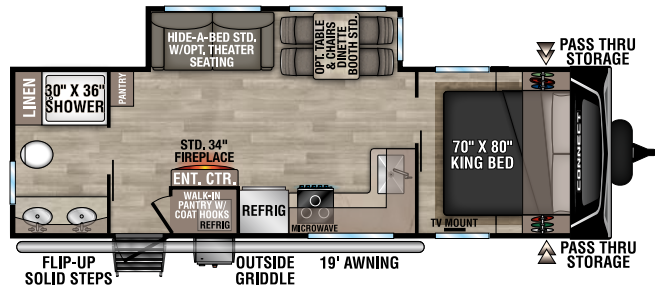

RECREATIONAL
VEHICLES

CONNECT

LIGHTWEIGHT TRAVEL TRAILERS

C241RLK U VW - 5,860 | Exterior Length - 28'11" | Sleeps - 5

C261RB U VW - 6,460 | Exterior Length - 30'4" | Sleeps - 5

NEW
C262RLK U VW - 6,890 | Exterior Length - 31'11" | Sleeps - 5

C272FK U VW - 6,900 | Exterior Length - 31'1" | Sleeps - 5

NEW
C282FKK U VW - 7,270 | Exterior Length - 32'3" | Sleeps - 5

C291BHK U VW - 6,820 | Exterior Length - 33'11" | Sleeps - 10

2024 CONNECT

NEW
C302FBK UVW - 7,820 | Exterior Length - 35' 3" | Sleeps - 5

NEW
C302RBK UVW - 7,680 | Exterior Length - 35' 1" | Sleeps - 5

C312RE UVW - 7,510 | Exterior Length - 36' 1" | Sleeps - 6

C313MK UVW - 8,470 | Exterior Length - 36' 1" | Sleeps - 4

C322BHK UVW - 7,940 | Exterior Length - 37' 1" | Sleeps - 9