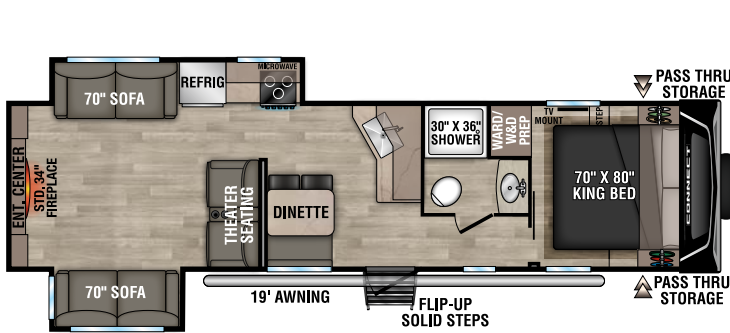

C272FK U VW - 6,900 | Exterior Length - 31'1" | Sleeps - 5

NEW
C282FKK U VW - 7,270 | Exterior Length - 32'3" | Sleeps - 5

C291BHK U VW - 6,820 | Exterior Length - 33'11" | Sleeps - 10

2024 CONNECT

NEW
C302FBK UVW - 7,820 | Exterior Length - 35' 3" | Sleeps - 5

NEW
C302RBK UVW - 7,680 | Exterior Length - 35' 1" | Sleeps - 5

C312RE UVW - 7,510 | Exterior Length - 36' 1" | Sleeps - 6

C313MK UVW - 8,470 | Exterior Length - 36' 1" | Sleeps - 4

C322BHK UVW - 7,940 | Exterior Length - 37' 1" | Sleeps - 9