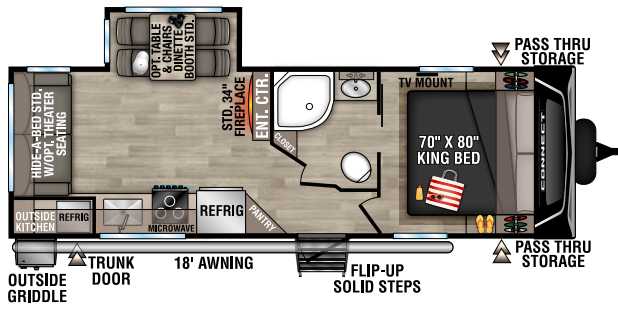

RECREATIONAL
VEHICLES

CONNECT

LIGHTWEIGHT TRAVEL TRAILERS

C241RLK U VW - 5,860 | Exterior Length - 28'11" | Sleeps - 5

C261RB U VW - 6,460 | Exterior Length - 30'4" | Sleeps - 5

NEW
C262RLK U VW - 6,890 | Exterior Length - 31'11" | Sleeps - 5

C272FK U VW - 6,900 | Exterior Length - 31'1" | Sleeps - 5

NEW
C282FKK U VW - 7,270 | Exterior Length - 32'3" | Sleeps - 5

C291BHK U VW - 6,820 | Exterior Length - 33'11" | Sleeps - 10

2024 CONNECT

NEW
C302FBK UVW - 7,820 | Exterior Length - 35' 3" | Sleeps - 5

NEW
C302RBK UVW - 7,680 | Exterior Length - 35' 1" | Sleeps - 5

C312RE UVW - 7,510 | Exterior Length - 36' 1" | Sleeps - 6

C313MK UVW - 8,470 | Exterior Length - 36' 1" | Sleeps - 4

C322BHK UVW - 7,940 | Exterior Length - 37' 1" | Sleeps - 9