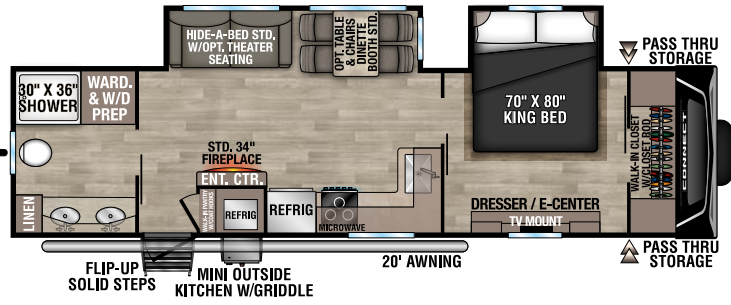

C272FK U VW - 6,900 | Exterior Length - 31'1" | Sleeps - 5

NEW
C282FKK U VW - 7,270 | Exterior Length - 32'3" | Sleeps - 5

C291BHK U VW - 6,820 | Exterior Length - 33'11" | Sleeps - 10

2024 CONNECT

NEW
C302FBK UVW - 7,820 | Exterior Length - 35' 3" | Sleeps - 5

NEW
C302RBK UVW - 7,680 | Exterior Length - 35' 1" | Sleeps - 5

C312RE UVW - 7,510 | Exterior Length - 36' 1" | Sleeps - 6

C313MK UVW - 8,470 | Exterior Length - 36' 1" | Sleeps - 4

C322BHK UVW - 7,940 | Exterior Length - 37' 1" | Sleeps - 9