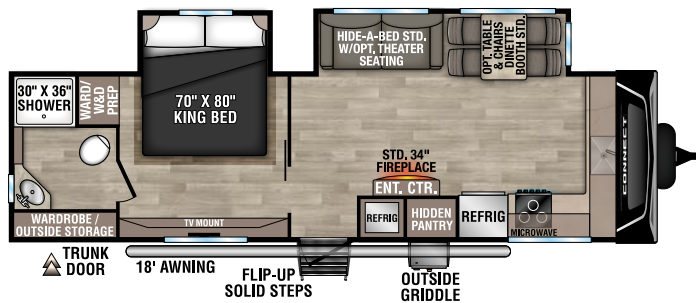

RECREATIONAL
VEHICLES

CONNECT

LIGHTWEIGHT TRAVEL TRAILERS

C241RLK U VW - 5,860 | Exterior Length - 28'11" | Sleeps - 5

C261RB U VW - 6,460 | Exterior Length - 30'4" | Sleeps - 5

NEW
C262RLK U VW - 6,890 | Exterior Length - 31'11" | Sleeps - 5

C272FK U VW - 6,900 | Exterior Length - 31'1" | Sleeps - 5

NEW
C282FKK U VW - 7,270 | Exterior Length - 32'3" | Sleeps - 5

C291BHK U VW - 6,820 | Exterior Length - 33'11" | Sleeps - 10

2024 CONNECT

NEW
C302FBK UVW - 7,820 | Exterior Length - 35' 3" | Sleeps - 5

NEW
C302RBK UVW - 7,680 | Exterior Length - 35' 1" | Sleeps - 5

C312RE UVW - 7,510 | Exterior Length - 36' 1" | Sleeps - 6

C313MK UVW - 8,470 | Exterior Length - 36' 1" | Sleeps - 4

C322BHK UVW - 7,940 | Exterior Length - 37' 1" | Sleeps - 9