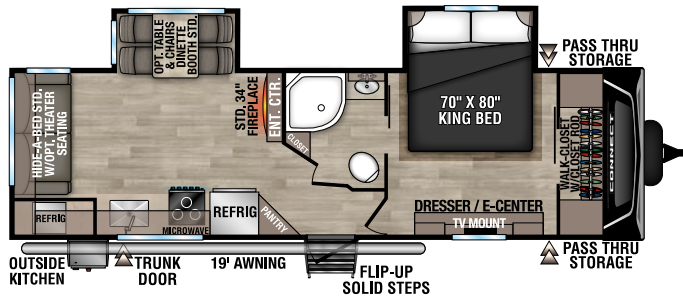

NEW
C262RLK U VW - 6,890 | Exterior Length - 31'11" | Sleeps - 5