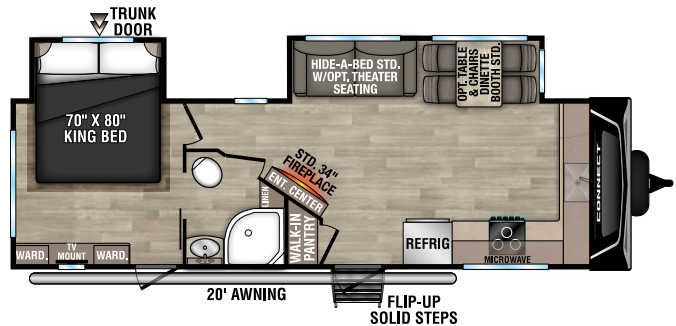

RECREATIONAL
VEHICLES

CONNECT

LIGHTWEIGHT TRAVEL TRAILERS

C241RLK U VW - 5,860 | Exterior Length - 28'11" | Sleeps - 5

C261RB U VW - 6,460 | Exterior Length - 30'4" | Sleeps - 5

NEW
C262RLK U VW - 6,890 | Exterior Length - 31'11" | Sleeps - 5

C272FK U VW - 6,900 | Exterior Length - 31'1" | Sleeps - 5

NEW
C282FKK U VW - 7,270 | Exterior Length - 32'3" | Sleeps - 5

C291BHK U VW - 6,820 | Exterior Length - 33'11" | Sleeps - 10

2024 CONNECT

NEW
C302FBK UVW - 7,820 | Exterior Length - 35' 3" | Sleeps - 5

NEW
C302RBK UVW - 7,680 | Exterior Length - 35' 1" | Sleeps - 5

C312RE UVW - 7,510 | Exterior Length - 36' 1" | Sleeps - 6

C313MK UVW - 8,470 | Exterior Length - 36' 1" | Sleeps - 4

C322BHK UVW - 7,940 | Exterior Length - 37' 1" | Sleeps - 9