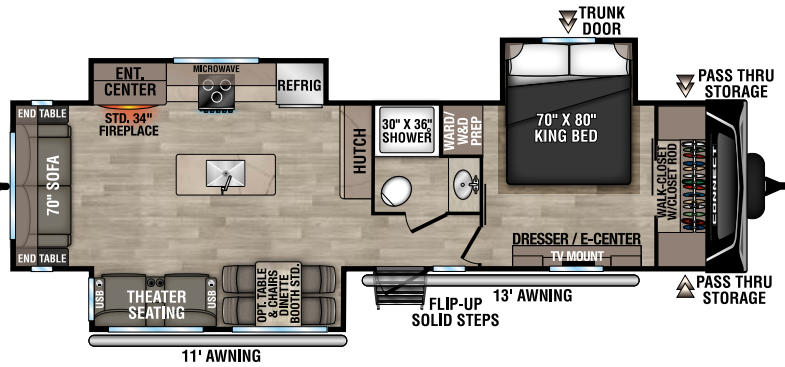

C272FK U VW - 6,900 | Exterior Length - 31'1" | Sleeps - 5

NEW
C282FKK U VW - 7,270 | Exterior Length - 32'3" | Sleeps - 5

C291BHK U VW - 6,820 | Exterior Length - 33'11" | Sleeps - 10

2024 CONNECT

NEW
C302FBK UVW - 7,820 | Exterior Length - 35' 3" | Sleeps - 5

NEW
C302RBK UVW - 7,680 | Exterior Length - 35' 1" | Sleeps - 5

C312RE UVW - 7,510 | Exterior Length - 36' 1" | Sleeps - 6

C313MK UVW - 8,470 | Exterior Length - 36' 1" | Sleeps - 4

C322BHK UVW - 7,940 | Exterior Length - 37' 1" | Sleeps - 9