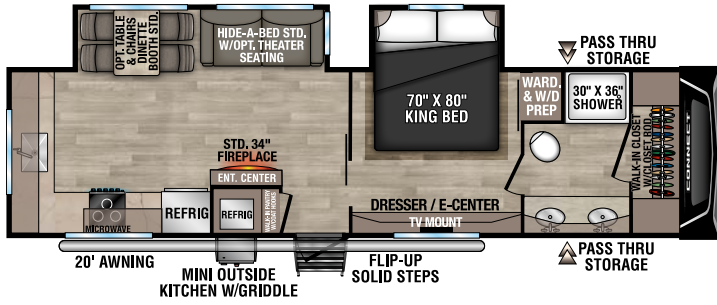

C272FK U VW - 6,900 | Exterior Length - 31'1" | Sleeps - 5

NEW
C282FKK U VW - 7,270 | Exterior Length - 32'3" | Sleeps - 5

C291BHK U VW - 6,820 | Exterior Length - 33'11" | Sleeps - 10

2024 CONNECT

NEW
C302FBK UVW - 7,820 | Exterior Length - 35' 3" | Sleeps - 5

NEW
C302RBK UVW - 7,680 | Exterior Length - 35' 1" | Sleeps - 5

C312RE UVW - 7,510 | Exterior Length - 36' 1" | Sleeps - 6

C313MK UVW - 8,470 | Exterior Length - 36' 1" | Sleeps - 4

C322BHK UVW - 7,940 | Exterior Length - 37' 1" | Sleeps - 9