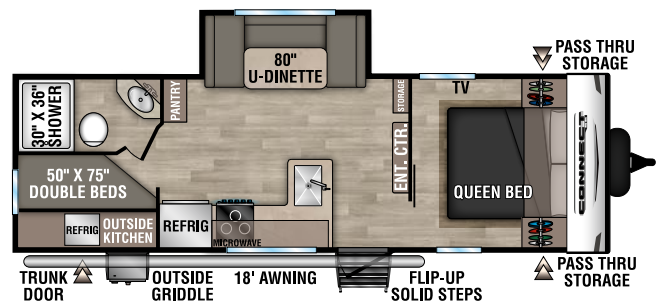

C221RBSE U VW - 5,400 | Exterior Length - 27' | Sleeps - 3

C221RESE U VW - 5,220 | Exterior Length - 27' 1" | Sleeps - 6

C241BHKSE U VW - 5,510 | Exterior Length - 29' 1" | Sleeps - 8

2024 CONNECT SE

NEW
C241RESE UVV - 5,630 | Exterior Length - 29' 2" | Sleeps - TBD

C251RLSE UVV - 5,670 | Exterior Length - 29' 7" | Sleeps - 6

C261BHSE UVV - 6,210 | Exterior Length - 32' 9" | Sleeps - 9

C271BHKSE UVV - 6,120 | Exterior Length - 32' 1" | Sleeps - 9

C312BHKSE UVV - 7,350 | Exterior Length - 36' 7" | Sleeps - 9