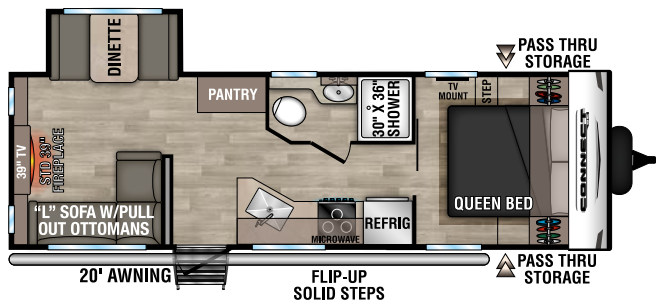

C221RBSE U VW - 5,400 | Exterior Length - 27' | Sleeps - 3

C221RESE U VW - 5,220 | Exterior Length - 27' 1" | Sleeps - 6

C241BHKSE U VW - 5,510 | Exterior Length - 29' 1" | Sleeps - 8

2024 CONNECT SE

NEW
C241RESE UVV - 5,630 | Exterior Length - 29' 2" | Sleeps - TBD

C251RLSE UVV - 5,670 | Exterior Length - 29' 7" | Sleeps - 6

C261BHSE UVV - 6,210 | Exterior Length - 32' 9" | Sleeps - 9

C271BHKSE UVV - 6,120 | Exterior Length - 32' 1" | Sleeps - 9

C312BHKSE UVV - 7,350 | Exterior Length - 36' 7" | Sleeps - 9