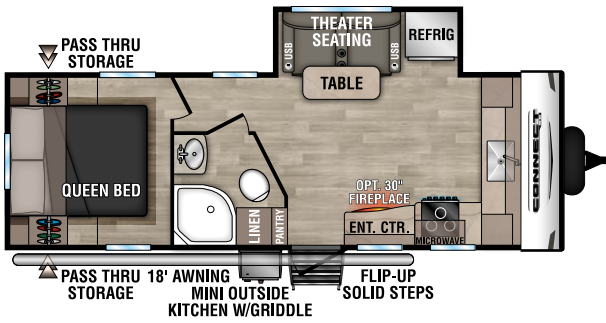

C221FKKSE U VW - 5,400 | Exterior Length - 26' 8" | Sleeps - 2