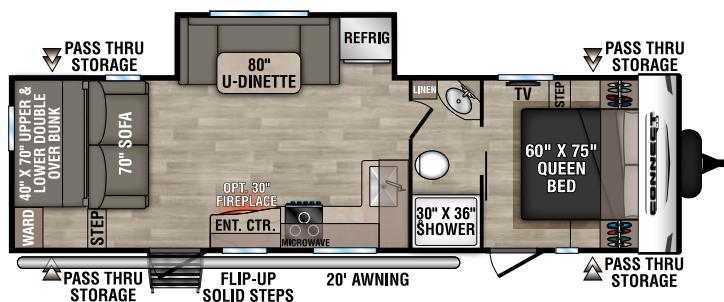

C221RBSE U VW - 5,400 | Exterior Length - 27' | Sleeps - 3

C221RESE U VW - 5,220 | Exterior Length - 27' 1" | Sleeps - 6

C241BHKSE U VW - 5,510 | Exterior Length - 29' 1" | Sleeps - 8

2024 CONNECT SE

NEW
C241RESE UVV - 5,630 | Exterior Length - 29' 2" | Sleeps - TBD

C251RLSE UVV - 5,670 | Exterior Length - 29' 7" | Sleeps - 6

C261BHSE UVV - 6,210 | Exterior Length - 32' 9" | Sleeps - 9

C271BHKSE UVV - 6,120 | Exterior Length - 32' 1" | Sleeps - 9

C312BHKSE UVV - 7,350 | Exterior Length - 36' 7" | Sleeps - 9