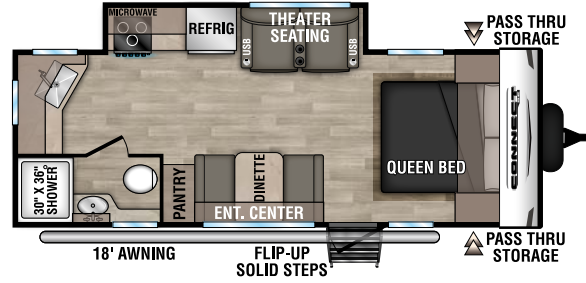

C211MKSE U VW - 5,150 | Exterior Length - 26' 1" | Sleeps - 3