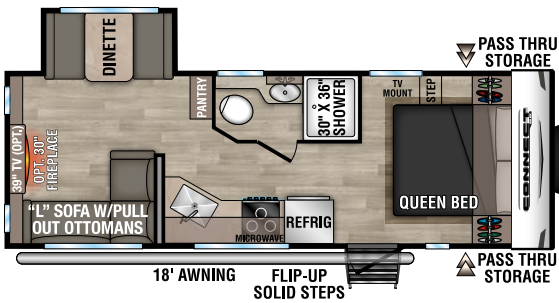

C221RBSE U VW - 5,400 | Exterior Length - 27' | Sleeps - 3

C221RESE U VW - 5,220 | Exterior Length - 27' 1" | Sleeps - 6

C241BHKSE U VW - 5,510 | Exterior Length - 29' 1" | Sleeps - 8

2024 CONNECT SE

NEW
C241RESE UVV - 5,630 | Exterior Length - 29' 2" | Sleeps - TBD

C251RLSE UVV - 5,670 | Exterior Length - 29' 7" | Sleeps - 6

C261BHSE UVV - 6,210 | Exterior Length - 32' 9" | Sleeps - 9

C271BHKSE UVV - 6,120 | Exterior Length - 32' 1" | Sleeps - 9

C312BHKSE UVV - 7,350 | Exterior Length - 36' 7" | Sleeps - 9