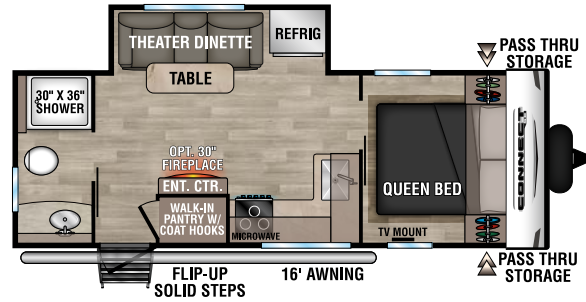

C221RBSE U VW - 5,400 | Exterior Length - 27' | Sleeps - 3

C221RESE U VW - 5,220 | Exterior Length - 27' 1" | Sleeps - 6

C241BHKSE U VW - 5,510 | Exterior Length - 29' 1" | Sleeps - 8

2024 CONNECT SE

NEW
C241RESE UVV - 5,630 | Exterior Length - 29' 2" | Sleeps - TBD

C251RLSE UVV - 5,670 | Exterior Length - 29' 7" | Sleeps - 6

C261BHSE UVV - 6,210 | Exterior Length - 32' 9" | Sleeps - 9

C271BHKSE UVV - 6,120 | Exterior Length - 32' 1" | Sleeps - 9

C312BHKSE UVV - 7,350 | Exterior Length - 36' 7" | Sleeps - 9