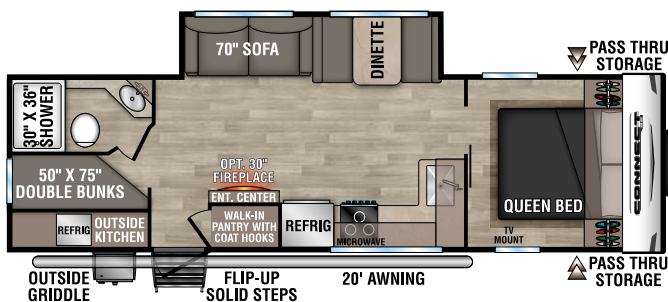

C221RBSE U VW - 5,400 | Exterior Length - 27' | Sleeps - 3

C221RESE U VW - 5,220 | Exterior Length - 27' 1" | Sleeps - 6

C241BHKSE U VW - 5,510 | Exterior Length - 29' 1" | Sleeps - 8

2024 CONNECT SE

NEW
C241RESE UVV - 5,630 | Exterior Length - 29' 2" | Sleeps - TBD

C251RLSE UVV - 5,670 | Exterior Length - 29' 7" | Sleeps - 6

C261BHSE UVV - 6,210 | Exterior Length - 32' 9" | Sleeps - 9

C271BHKSE UVV - 6,120 | Exterior Length - 32' 1" | Sleeps - 9

C312BHKSE UVV - 7,350 | Exterior Length - 36' 7" | Sleeps - 9