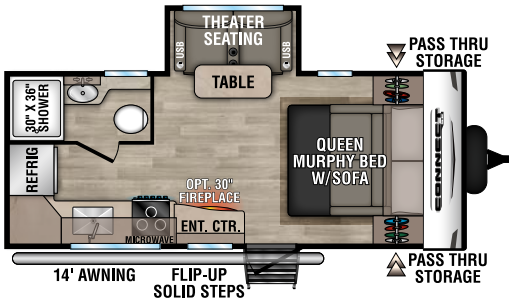

RECREATIONAL
VEHICLES

CONNECT SE

ULTRA LIGHTWEIGHT TRAVEL TRAILERS

C191MBSE U VW - 4,700 | Exterior Length - 22' 6" | Sleeps - 2