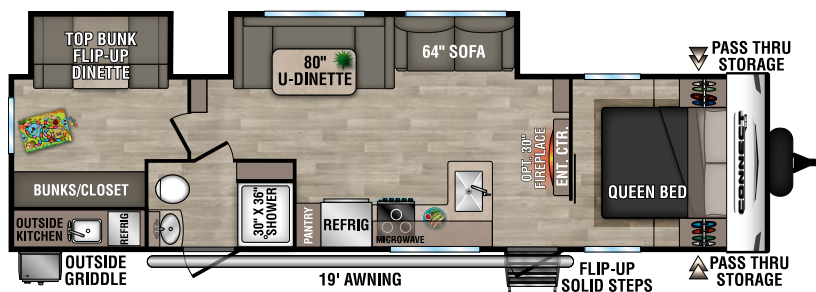

C221RBSE U VW - 5,400 | Exterior Length - 27' | Sleeps - 3

C221RESE U VW - 5,220 | Exterior Length - 27' 1" | Sleeps - 6

C241BHKSE U VW - 5,510 | Exterior Length - 29' 1" | Sleeps - 8

2024 CONNECT SE

NEW
C241RESE UVV - 5,630 | Exterior Length - 29' 2" | Sleeps - TBD

C251RLSE UVV - 5,670 | Exterior Length - 29' 7" | Sleeps - 6

C261BHSE UVV - 6,210 | Exterior Length - 32' 9" | Sleeps - 9

C271BHKSE UVV - 6,120 | Exterior Length - 32' 1" | Sleeps - 9

C312BHKSE UVV - 7,350 | Exterior Length - 36' 7" | Sleeps - 9