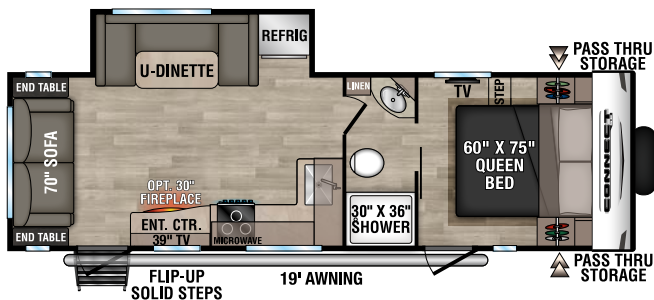

C221RBSE U VW - 5,400 | Exterior Length - 27' | Sleeps - 3

C221RESE U VW - 5,220 | Exterior Length - 27' 1" | Sleeps - 6

C241BHKSE U VW - 5,510 | Exterior Length - 29' 1" | Sleeps - 8

2024 CONNECT SE

NEW
C241RESE UVV - 5,630 | Exterior Length - 29' 2" | Sleeps - TBD

C251RLSE UVV - 5,670 | Exterior Length - 29' 7" | Sleeps - 6

C261BHSE UVV - 6,210 | Exterior Length - 32' 9" | Sleeps - 9

C271BHKSE UVV - 6,120 | Exterior Length - 32' 1" | Sleeps - 9

C312BHKSE UVV - 7,350 | Exterior Length - 36' 7" | Sleeps - 9