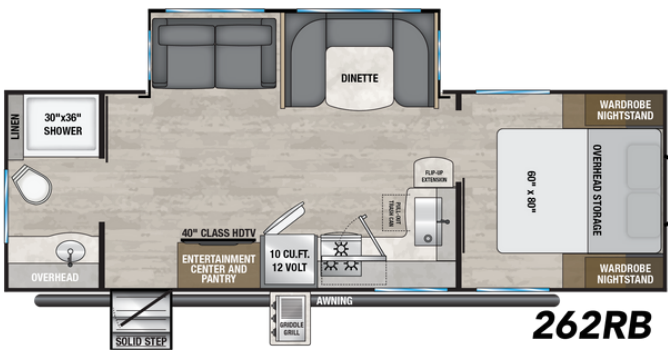

DELTA

TRAVEL TRAILERS

LENGTH: 31'-11"
 DRY-WEIGHT: 6,538
 GVWR: 8,850
 HITCH WEIGHT: 721
 FRESH: 45
 GRAY: 90
 BLACK: 45

LENGTH: 29'-7"
 DRY-WEIGHT: 6,140
 GVWR: 8,250
 HITCH WEIGHT: 649
 FRESH: 45
 GRAY: 90
 BLACK: 45

LENGTH: 29'-3"
 DRY-WEIGHT: TBD
 GVWR: 8,250
 HITCH WEIGHT: TBD
 FRESH: 45
 GRAY: 90
 BLACK: 45

ALLIANCE

Alliance publishes the approximate base weight of the trailer without optional equipment included. Please note that optional equipment will impact the weight of the trailer. To obtain the most accurate trailer weight, please locate the weight sticker attached to the trailer you are considering.