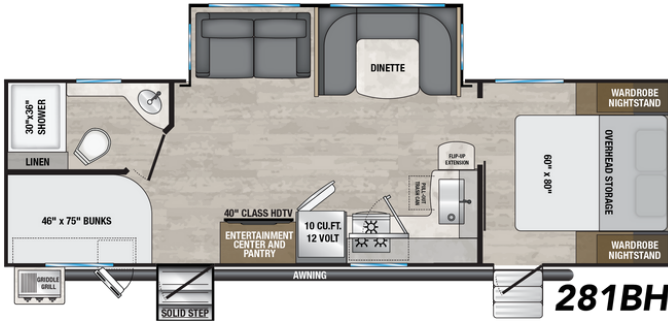

DELTA

TRAVEL TRAILERS

LENGTH: 31'-11"
 DRY-WEIGHT: 6,538
 GVWR: 8,850
 HITCH WEIGHT: 721
 FRESH: 45
 GRAY: 90
 BLACK: 45

LENGTH: 29'-7"
 DRY-WEIGHT: 6,140
 GVWR: 8,250
 HITCH WEIGHT: 649
 FRESH: 45
 GRAY: 90
 BLACK: 45

LENGTH: 29'-3"
 DRY-WEIGHT: TBD
 GVWR: 8,250
 HITCH WEIGHT: TBD
 FRESH: 45
 GRAY: 90
 BLACK: 45

ALLIANCE

Alliance publishes the approximate base weight of the trailer without optional equipment included. Please note that optional equipment will impact the weight of the trailer. To obtain the most accurate trailer weight, please locate the weight sticker attached to the trailer you are considering.