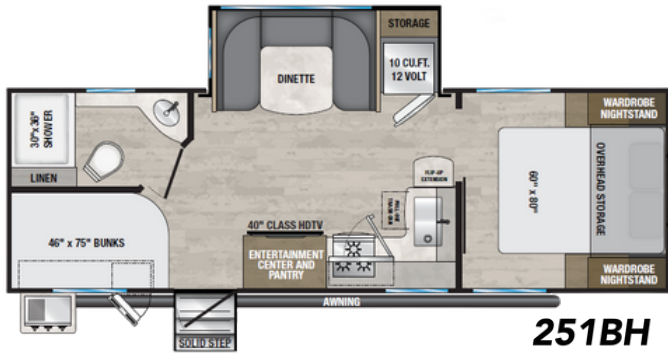

DELTA

TRAVEL TRAILERS

LENGTH: 31'-11"
 DRY-WEIGHT: 6,538
 GVWR: 8,850
 HITCH WEIGHT: 721
 FRESH: 45
 GRAY: 90
 BLACK: 45

LENGTH: 29'-7"
 DRY-WEIGHT: 6,140
 GVWR: 8,250
 HITCH WEIGHT: 649
 FRESH: 45
 GRAY: 90
 BLACK: 45

LENGTH: 29'-3"
 DRY-WEIGHT: TBD
 GVWR: 8,250
 HITCH WEIGHT: TBD
 FRESH: 45
 GRAY: 90
 BLACK: 45

ALLIANCE

Alliance publishes the approximate base weight of the trailer without optional equipment included. Please note that optional equipment will impact the weight of the trailer. To obtain the most accurate trailer weight, please locate the weight sticker attached to the trailer you are considering.