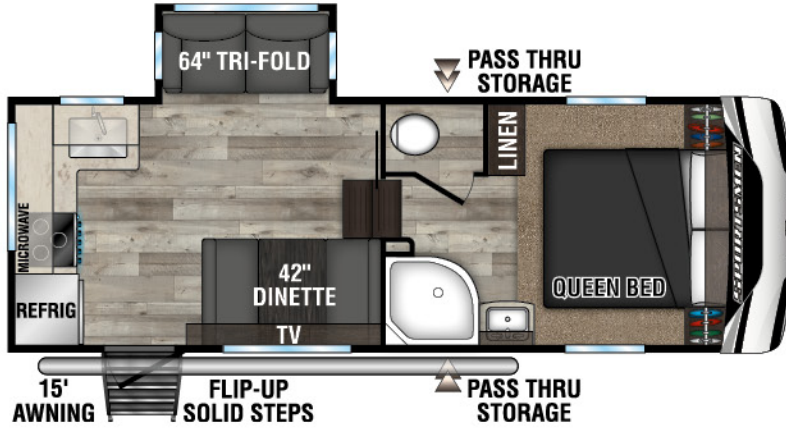

RECREATIONAL
VEHICLES

SPORTSMEN

FIFTH WHEELS

231RK UVW - 6,200 | Exterior Length - 24' 10" | Sleeps - 5

251RL UVW - 6,860 | Exterior Length - 29' 4" | Sleeps - 5

292BHK UVW - 7,960 | Exterior Length - 34' 10" | Sleeps - 9

2023 SPORTSMEN FIFTH WHEELS

302BHK UVV - 8,680 | Exterior Length - 35' 9" | Sleeps - 10

303MB UVV - 8,720 | Exterior Length - 34' 2" | Sleeps - 7

303RL UVV - 8,720 | Exterior Length - 34' 2" | Sleeps - 5