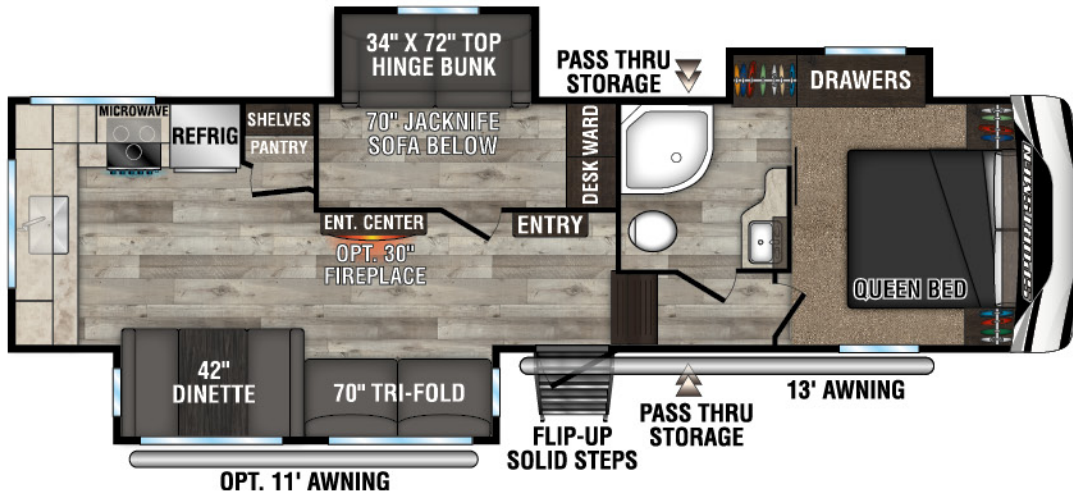

RECREATIONAL
VEHICLES

SPORTSMEN

FIFTH WHEELS

231RK UVW - 6,200 | Exterior Length - 24' 10" | Sleeps - 5

251RL UVW - 6,860 | Exterior Length - 29' 4" | Sleeps - 5

292BHK UVW - 7,960 | Exterior Length - 34' 10" | Sleeps - 9

2023 SPORTSMEN FIFTH WHEELS

302BHK UVV - 8,680 | Exterior Length - 35' 9" | Sleeps - 10

303MB UVV - 8,720 | Exterior Length - 34' 2" | Sleeps - 7

303RL UVV - 8,720 | Exterior Length - 34' 2" | Sleeps - 5