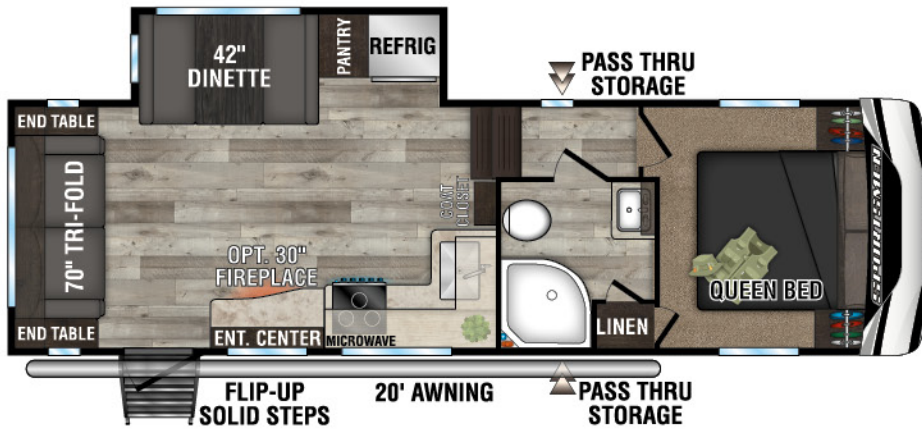

RECREATIONAL
VEHICLES

SPORTSMEN

FIFTH WHEELS

231RK UVW - 6,200 | Exterior Length - 24' 10" | Sleeps - 5

251RL UVW - 6,860 | Exterior Length - 29' 4" | Sleeps - 5

292BHK UVW - 7,960 | Exterior Length - 34' 10" | Sleeps - 9

2023 SPORTSMEN FIFTH WHEELS

302BHK UVV - 8,680 | Exterior Length - 35' 9" | Sleeps - 10

303MB UVV - 8,720 | Exterior Length - 34' 2" | Sleeps - 7

303RL UVV - 8,720 | Exterior Length - 34' 2" | Sleeps - 5