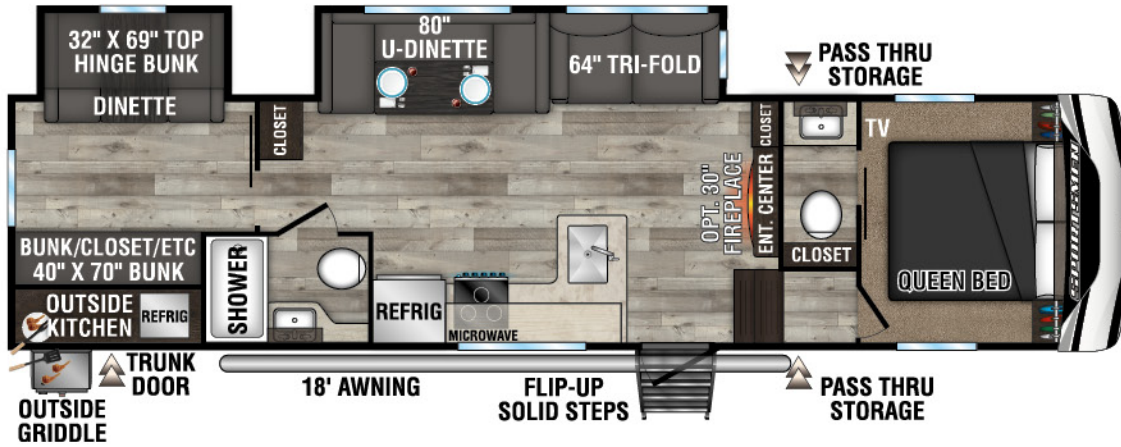

RECREATIONAL
VEHICLES

SPORTSMEN

FIFTH WHEELS

231RK UVW - 6,200 | Exterior Length - 24' 10" | Sleeps - 5

251RL UVW - 6,860 | Exterior Length - 29' 4" | Sleeps - 5

292BHK UVW - 7,960 | Exterior Length - 34' 10" | Sleeps - 9

2023 SPORTSMEN FIFTH WHEELS

302BHK UVV - 8,680 | Exterior Length - 35' 9" | Sleeps - 10

303MB UVV - 8,720 | Exterior Length - 34' 2" | Sleeps - 7

303RL UVV - 8,720 | Exterior Length - 34' 2" | Sleeps - 5