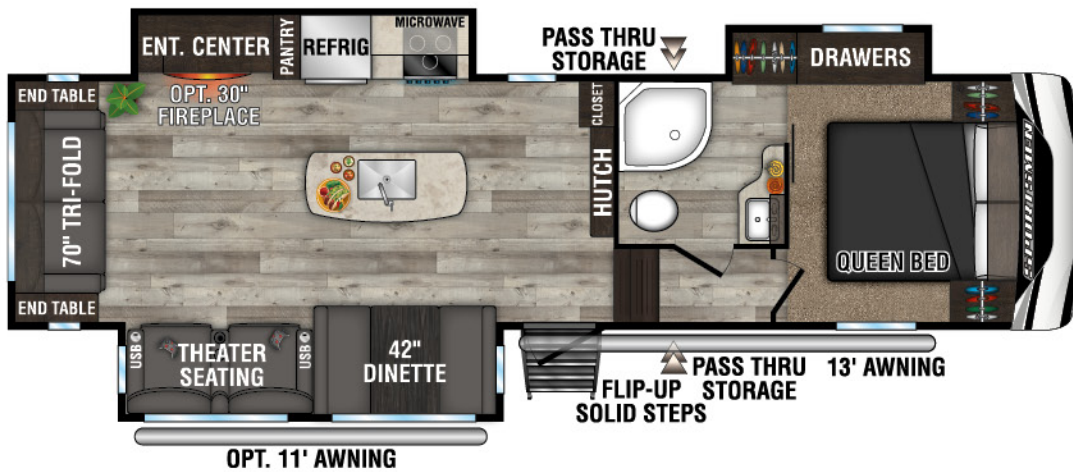

RECREATIONAL
VEHICLES

SPORTSMEN

FIFTH WHEELS

231RK UVW - 6,200 | Exterior Length - 24' 10" | Sleeps - 5

251RL UVW - 6,860 | Exterior Length - 29' 4" | Sleeps - 5

292BHK UVW - 7,960 | Exterior Length - 34' 10" | Sleeps - 9

2023 SPORTSMEN FIFTH WHEELS

302BHK UVV - 8,680 | Exterior Length - 35' 9" | Sleeps - 10

303MB UVV - 8,720 | Exterior Length - 34' 2" | Sleeps - 7

303RL UVV - 8,720 | Exterior Length - 34' 2" | Sleeps - 5