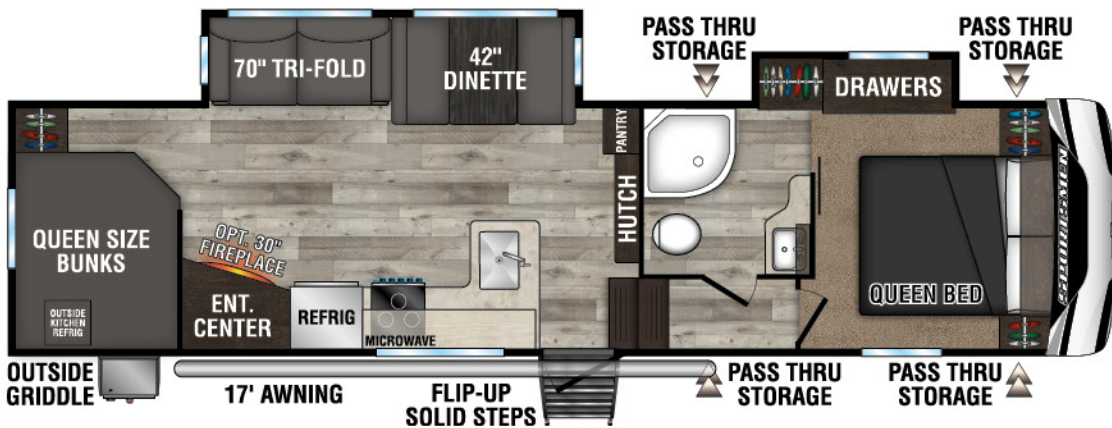

RECREATIONAL
VEHICLES

SPORTSMEN

FIFTH WHEELS

231RK UVW - 6,200 | Exterior Length - 24' 10" | Sleeps - 5

251RL UVW - 6,860 | Exterior Length - 29' 4" | Sleeps - 5

292BHK UVW - 7,960 | Exterior Length - 34' 10" | Sleeps - 9

2023 SPORTSMEN FIFTH WHEELS

302BHK UVV - 8,680 | Exterior Length - 35' 9" | Sleeps - 10

303MB UVV - 8,720 | Exterior Length - 34' 2" | Sleeps - 7

303RL UVV - 8,720 | Exterior Length - 34' 2" | Sleeps - 5