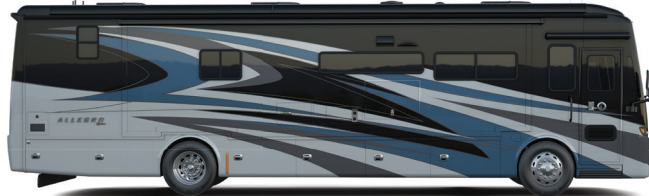

G4 EURO BLUE