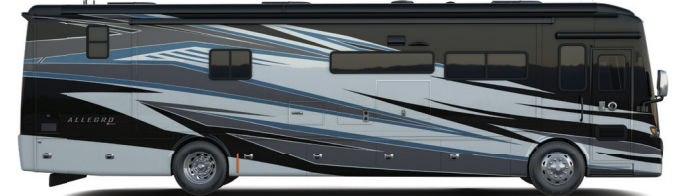

G5 EURO BLUE

NEW