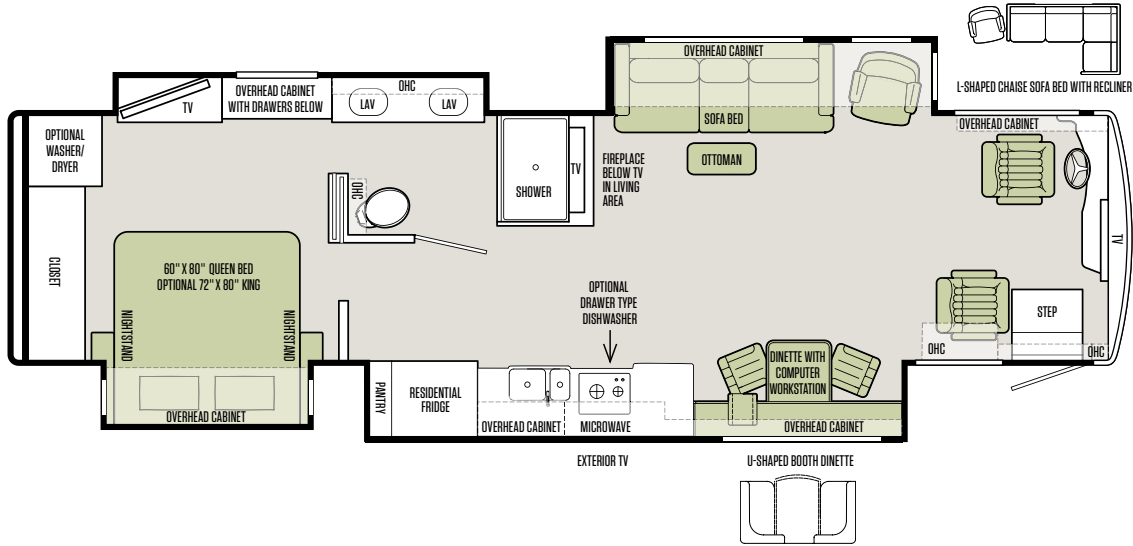

SHOWN 45 OPP FLOOR PLAN WITH CINDERWOOD EXTERIOR PAINT SCHEME

SHOWN 45 OPP FLOOR PLAN WITH GLAZED HONEY NATURAL CHERRY CABINETS & SEA SALT INTERIOR

SHOWN 45 OPP FLOOR PLAN WITH GLAZED HONEY

NATURAL CHERRY CABINETS & SEA SALT INTERIOR

SHOWN 45 OPP FLOOR PLAN WITH GLAZED HONEY NATURAL CHERRY CABINETS & SEA SALT INTERIOR

FLOOR PLANS

Thoughtful in every detail
and in every dimension.

37 AP

40 AP

40 SP

FLOOR PLANS

The design of every Tiffin floor plan must meet four essential criteria: **Maximum space.** **Optimal organization.** **Relaxation plus.** **Elegant atmosphere.** **MORE** plans offer your family the most comfortable layout for life on the road.

45 OP

LIVING AREA/DINETTE PACKAGE OPTIONS FOR 45 OP

Packages:

- Package A (Standard): Ultra Leather DE Sofa with TV Cabinet (PS), Ultra Leather Air Coil Hide-A-Bed Sofa (DS)
- Package B: Ultra Leather DE Sofa with TV Cabinet (PS), Ultra Leather L-Shaped Sofa (DS)
- Package C: Entertainment Center with Recliner & Fireplace (PS), Ultra Leather Air Coil Hide-A-Bed Sofa (DS)
- Package D: Entertainment Center with Recliner & Fireplace (PS), Ultra Leather L-Shaped Sofa (DS)
- Package E: Ultra Leather DE Sofa with Lift TV (PS), Ultra Leather Air Coil Hide-A-Bed Sofa (DS)
- Package G: Ultra Leather DE Sofa with Lift TV (PS), Theatre Seating (DS)
- Package H: Ultra Leather DE Sofa with Lift TV (PS), 2 Recliners with Fireplace (DS)