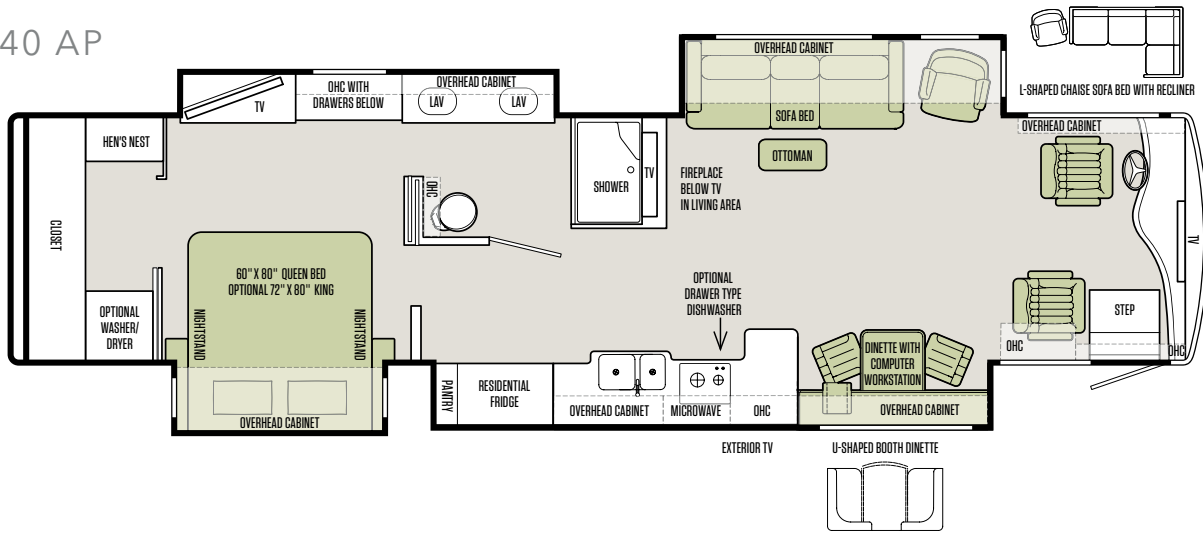

SHOWN 45 OPP FLOOR PLAN WITH GLAZED HONEY NATURAL CHERRY CABINETS & SEA SALT INTERIOR

FLOOR PLANS

Thoughtful in every detail
and in every dimension.

37 AP

40 AP

40 SP

FLOOR PLANS

The design of every Tiffin floor plan must meet four essential criteria: **Maximum space.** **Optimal organization.** **Relaxation plus.** **Elegant atmosphere.** **MORE** plans offer your family the most comfortable layout for life on the road.

45 OP

LIVING AREA/DINETTE PACKAGE OPTIONS FOR 45 OP

Packages:

- Package A (Standard): Ultra Leather DE Sofa with TV Cabinet (PS), Ultra Leather Air Coil Hide-A-Bed Sofa (DS)
- Package B: Ultra Leather DE Sofa with TV Cabinet (PS), Ultra Leather L-Shaped Sofa (DS)
- Package C: Entertainment Center with Recliner & Fireplace (PS), Ultra Leather Air Coil Hide-A-Bed Sofa (DS)
- Package D: Entertainment Center with Recliner & Fireplace (PS), Ultra Leather L-Shaped Sofa (DS)
- Package E: Ultra Leather DE Sofa with Lift TV (PS), Ultra Leather Air Coil Hide-A-Bed Sofa (DS)
- Package G: Ultra Leather DE Sofa with Lift TV (PS), Theatre Seating (DS)
- Package H: Ultra Leather DE Sofa with Lift TV (PS), 2 Recliners with Fireplace (DS)