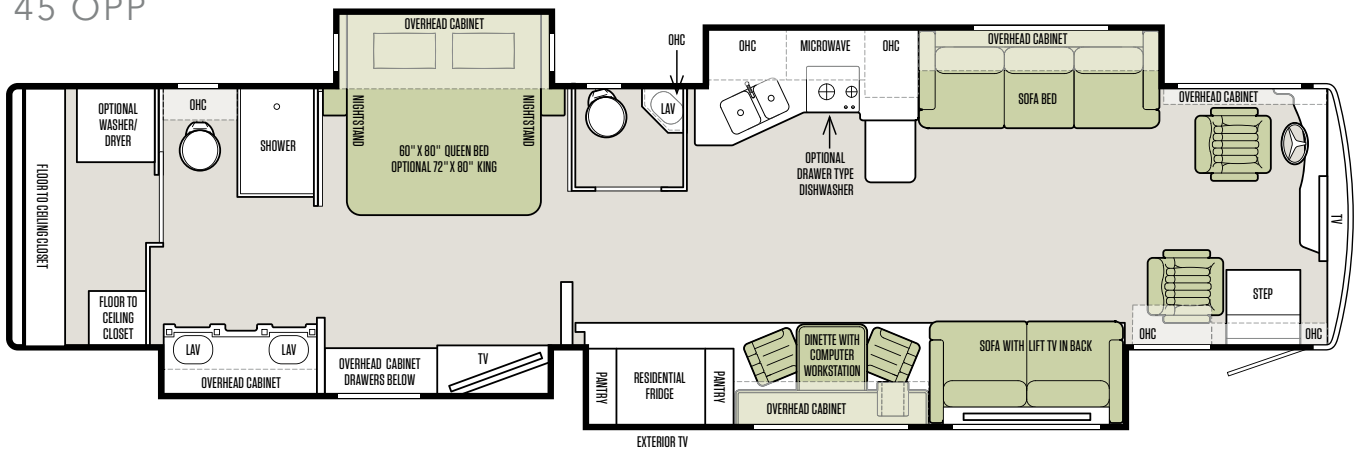

SHOWN 45 OPP FLOOR PLAN WITH GLAZED HONEY NATURAL CHERRY CABINETS & SEA SALT INTERIOR

FLOOR PLANS

Thoughtful in every detail
and in every dimension.

37 AP

40 AP

40 SP

FLOOR PLANS

The design of every Tiffin floor plan must meet four essential criteria: **Maximum space.** **Optimal organization.** **Relaxation plus.** **Elegant atmosphere.** **MORE** plans offer your family the most comfortable layout for life on the road.

45 OP

LIVING AREA/DINETTE PACKAGE OPTIONS FOR 45 OP

Packages:

- Package A (Standard): Ultra Leather DE Sofa with TV Cabinet (PS), Ultra Leather Air Coil Hide-A-Bed Sofa (DS)
- Package B: Ultra Leather DE Sofa with TV Cabinet (PS), Ultra Leather L-Shaped Sofa (DS)
- Package C: Entertainment Center with Recliner & Fireplace (PS), Ultra Leather Air Coil Hide-A-Bed Sofa (DS)
- Package D: Entertainment Center with Recliner & Fireplace (PS), Ultra Leather L-Shaped Sofa (DS)
- Package E: Ultra Leather DE Sofa with Lift TV (PS), Ultra Leather Air Coil Hide-A-Bed Sofa (DS)
- Package G: Ultra Leather DE Sofa with Lift TV (PS), Theatre Seating (DS)
- Package H: Ultra Leather DE Sofa with Lift TV (PS), 2 Recliners with Fireplace (DS)

45 OPP

LIVING AREA/DINETTE PACKAGE OPTIONS FOR 45 OPP

Packages:

- Package A (Standard): Ultra Leather DE Sofa Bed with Lift TV (PS), Ultra Leather Air Coil Hide-A-Bed Sofa (DS)
- Package C: Ultra Leather Air Coil Hide-A-Bed Sofa with Lift TV (PS), Theatre Seating (DS)
- Package D: Ultra Leather Air Coil Hide-A-Bed Sofa with Lift TV (PS), 2 Recliners with Fireplace (DS)