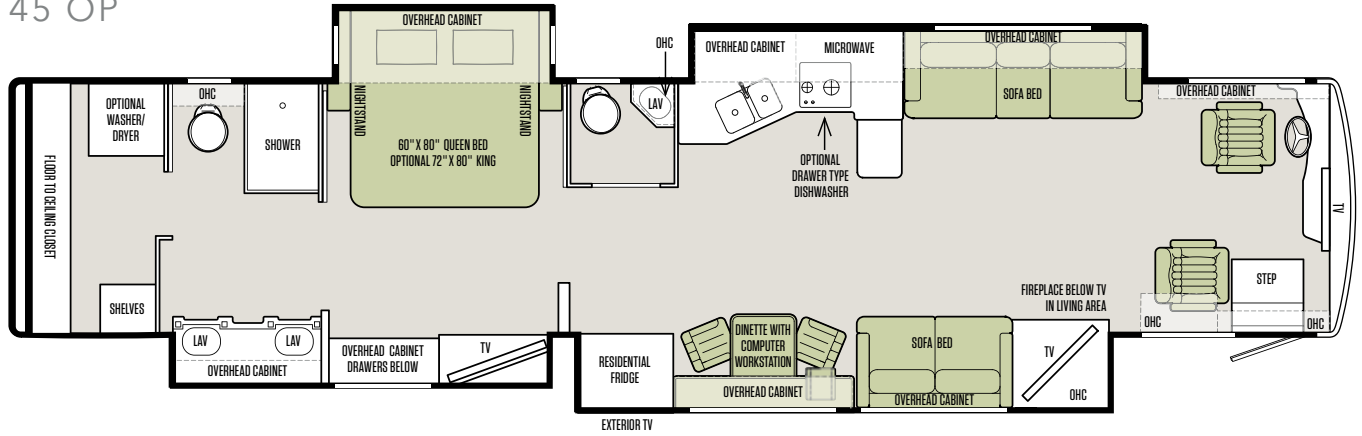

SHOWN 45 OPP FLOOR PLAN WITH GLAZED HONEY NATURAL CHERRY CABINETS & SEA SALT INTERIOR

FLOOR PLANS

Thoughtful in every detail
and in every dimension.

37 AP

40 AP

40 SP

FLOOR PLANS

The design of every Tiffin floor plan must meet four essential criteria: **Maximum space.** **Optimal organization.** **Relaxation plus.** **Elegant atmosphere.** **MORE** plans offer your family the most comfortable layout for life on the road.

45 OP

LIVING AREA/DINETTE PACKAGE OPTIONS FOR 45 OP

Packages:

- Package A (Standard): Ultra Leather DE Sofa with TV Cabinet (PS), Ultra Leather Air Coil Hide-A-Bed Sofa (DS)
- Package B: Ultra Leather DE Sofa with TV Cabinet (PS), Ultra Leather L-Shaped Sofa (DS)
- Package C: Entertainment Center with Recliner & Fireplace (PS), Ultra Leather Air Coil Hide-A-Bed Sofa (DS)
- Package D: Entertainment Center with Recliner & Fireplace (PS), Ultra Leather L-Shaped Sofa (DS)
- Package E: Ultra Leather DE Sofa with Lift TV (PS), Ultra Leather Air Coil Hide-A-Bed Sofa (DS)
- Package G: Ultra Leather DE Sofa with Lift TV (PS), Theatre Seating (DS)
- Package H: Ultra Leather DE Sofa with Lift TV (PS), 2 Recliners with Fireplace (DS)