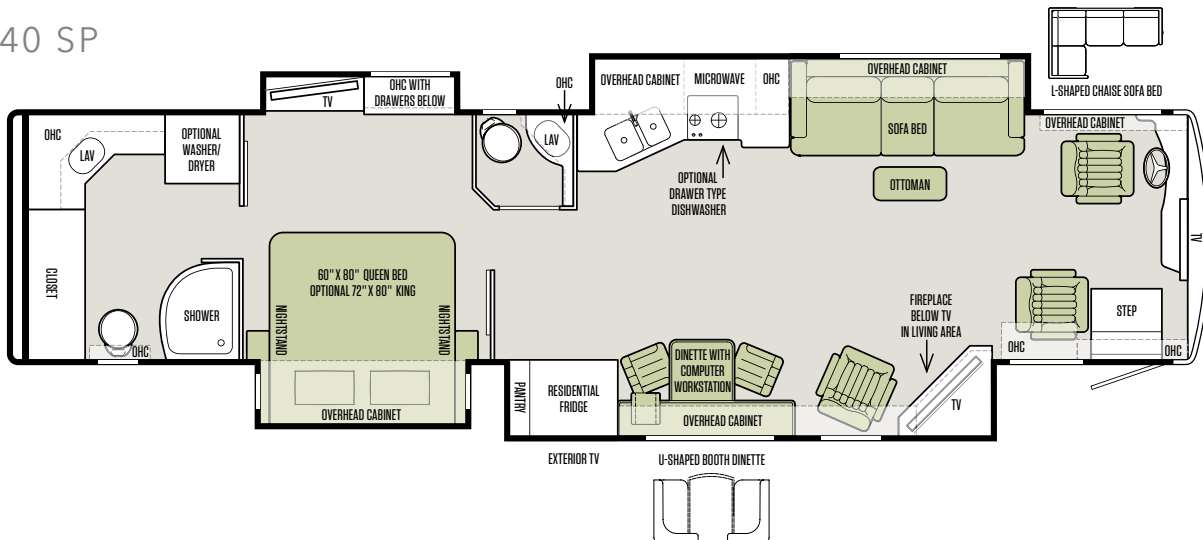

SHOWN 45 OPP FLOOR PLAN WITH GLAZED HONEY NATURAL CHERRY CABINETS & SEA SALT INTERIOR

FLOOR PLANS

Thoughtful in every detail
and in every dimension.

37 AP

40 AP

40 SP

FLOOR PLANS

The design of every Tiffin floor plan must meet four essential criteria: **Maximum space.** **Optimal organization.** **Relaxation plus.** **Elegant atmosphere.** **MORE** plans offer your family the most comfortable layout for life on the road.

45 OP

LIVING AREA/DINETTE PACKAGE OPTIONS FOR 45 OP

Packages:

- Package A (Standard): Ultra Leather DE Sofa with TV Cabinet (PS), Ultra Leather Air Coil Hide-A-Bed Sofa (DS)
- Package B: Ultra Leather DE Sofa with TV Cabinet (PS), Ultra Leather L-Shaped Sofa (DS)
- Package C: Entertainment Center with Recliner & Fireplace (PS), Ultra Leather Air Coil Hide-A-Bed Sofa (DS)
- Package D: Entertainment Center with Recliner & Fireplace (PS), Ultra Leather L-Shaped Sofa (DS)
- Package E: Ultra Leather DE Sofa with Lift TV (PS), Ultra Leather Air Coil Hide-A-Bed Sofa (DS)
- Package G: Ultra Leather DE Sofa with Lift TV (PS), Theatre Seating (DS)
- Package H: Ultra Leather DE Sofa with Lift TV (PS), 2 Recliners with Fireplace (DS)