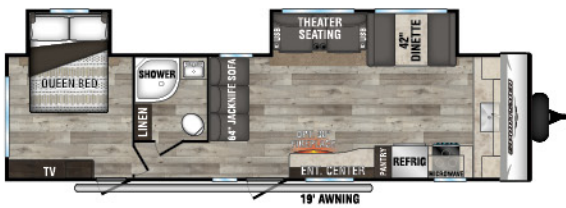

312FKSE UVW - 7,180 | Exterior Length - 35'5\"/>