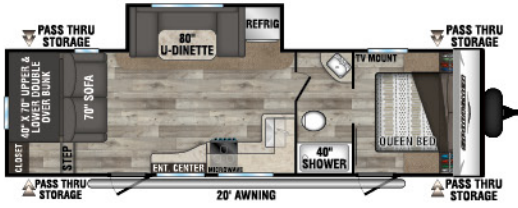

270BHSE

UWV - 4,990 | Exterior Length - 31' 5" | Sleeps - 9

270THSE - TOY HAULER

UWV - 5,420 | Exterior Length - 30' 10" | Sleeps - 6

271BKSE

UWV - 5,560 | Exterior Length - 30' 11" | Sleeps - 9

2022 SPORTSMEN SE