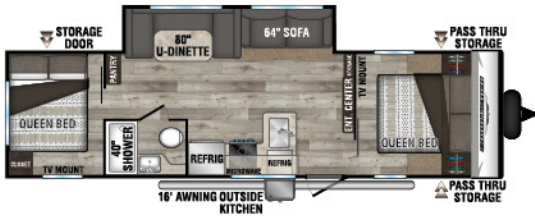

301DBSE UVW - 5,920 | Exterior Length - 32'10\"/>