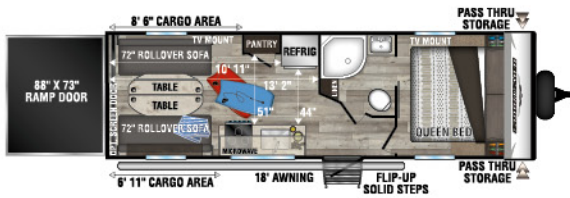

250THSE - TOY HAULER

UWV - 5,220 | Exterior Length - 29' 1" | Sleeps - 6

251RSSE

UWV - 5,330 | Exterior Length - 29' 7" | Sleeps - 6

260BHSE

UWV - 4,670 | Exterior Length - 28' 7" | Sleeps - 9

261BKSE

UWV - 5,780 | Exterior Length - 31' 7" | Sleeps - 9

270BHSE

UWV - 4,990 | Exterior Length - 31' 5" | Sleeps - 9

270THSE - TOY HAULER

UWV - 5,420 | Exterior Length - 30' 10" | Sleeps - 6

271BKSE

UWV - 5,560 | Exterior Length - 30' 11" | Sleeps - 9

2022 SPORTSMEN SE