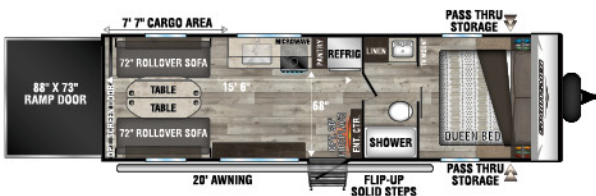

250THSE - TOY HAULER

UWV - 5,220 | Exterior Length - 29' 1" | Sleeps - 6

251RSSE

UWV - 5,330 | Exterior Length - 29' 7" | Sleeps - 6

260BHSE

UWV - 4,670 | Exterior Length - 28' 7" | Sleeps - 9

261BKSE

UWV - 5,780 | Exterior Length - 31' 7" | Sleeps - 9

270BHSE

UWV - 4,990 | Exterior Length - 31' 5" | Sleeps - 9

270THSE - TOY HAULER

UWV - 5,420 | Exterior Length - 30' 10" | Sleeps - 6

271BKSE

UWV - 5,560 | Exterior Length - 30' 11" | Sleeps - 9

2022 SPORTSMEN SE