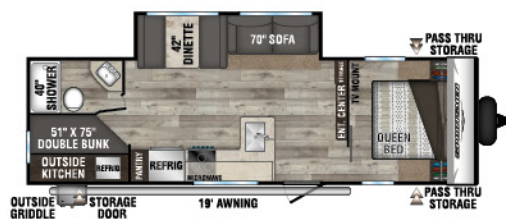

SPORTSMEN SE

VALUE-PACKED TRAVEL TRAILERS

231BKSE

UWV - 4,860 | Exterior Length - 26' 5" | Sleeps - 7

231FKSE

UWV - 5,150 | Exterior Length - 27' 5" | Sleeps - 4

241RKSE

UWV - 5,270 | Exterior Length - 28' 2" | Sleeps - 5

250THSE - TOY HAULER

UWV - 5,220 | Exterior Length - 29' 1" | Sleeps - 6

251RSSE

UWV - 5,330 | Exterior Length - 29' 7" | Sleeps - 6

260BHSE

UWV - 4,670 | Exterior Length - 28' 7" | Sleeps - 9

261BKSE

UWV - 5,780 | Exterior Length - 31' 7" | Sleeps - 9

270BHSE

UWV - 4,990 | Exterior Length - 31' 5" | Sleeps - 9

270THSE - TOY HAULER

UWV - 5,420 | Exterior Length - 30' 10" | Sleeps - 6

271BKSE

UWV - 5,560 | Exterior Length - 30' 11" | Sleeps - 9

2022 SPORTSMEN SE