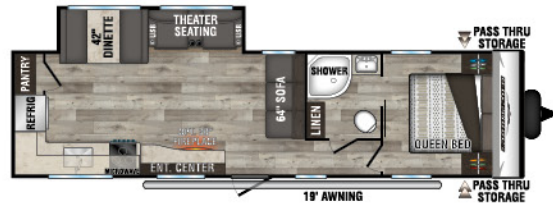

301RKSE UVW - 6,610 | Exterior Length - 34'5\"/>