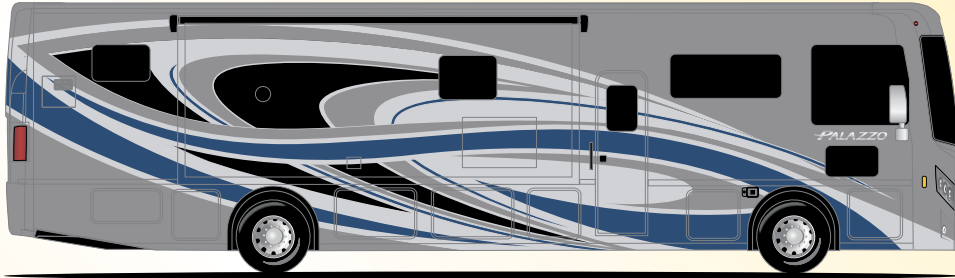

# PALAZZO®

CHAMBERS BAY

OAKMONT

ST. ANDREWS

TORREY PINES

## CONSTRUCTION & EXTERIOR

- Freightliner® XC-S Straight Rail Chassis with Atlas Foundation™
- Cummins® ISB 6.7L Diesel Engine with 300HP, 660 lb.-ft. Torque (33.5 & 33.6)
- Cummins® ISB 6.7L Diesel Engine with 340HP, 700 lb.-ft. Torque (37.4 & 37.5)
- 160-amp, 12-volt Alternator
- In-Block, 750-watt Engine Heater
- 6-Speed Allison Automatic Transmission
- Full Air Front & Rear Drum Anti-Lock Brakes
- I-Beam Front Axle with 55° Wheel Cut
- Air-Ride™ Suspension
- Exhaust Brake
- Sachs® Shock Absorbers
- Under-Hood Light
- 90-gallon Fuel Tank with Dual Fills
- 10,000-lb. Trailer Hitch with 7-pin Round Connector
- Automatic Leveling Jacks with Touchpad Controls
- Welded Tubular Steel Floor
- Welded Tubular Aluminum Roof & Sidewall Cage Construction
- Vacu-Bond Laminated Roof, Walls & Floors with Block Foam Insulation
- One-Piece Fiberglass Front & Rear Caps
- One-Piece Windshield
- One-Piece TPO Roof
- Full-Body Paint Package with Gel-Coat Sidewalls with Invisible Front Paint Protection
- Basement Pass-Through Storage Compartment
- Easy Slide Storage Tray (33.5 & 33.6)