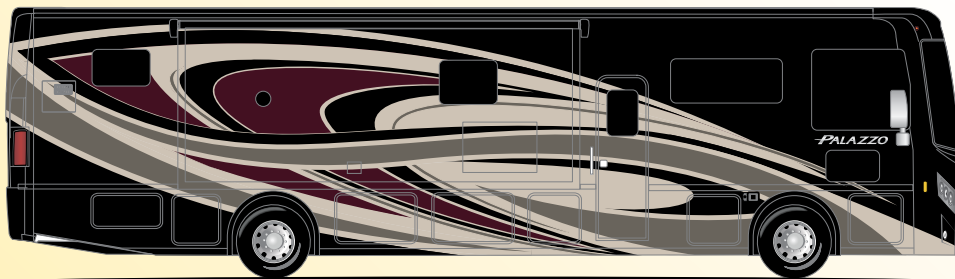

# PALAZZO®

CHAMBERS BAY

OAKMONT

ST. ANDREWS

TORREY PINES

## CONSTRUCTION & EXTERIOR

- Freightliner® XC-S Straight Rail Chassis with Atlas Foundation™
- Cummins® ISB 6.7L Diesel Engine with 300HP, 660 lb.-ft. Torque (33.5 & 33.6)
- Cummins® ISB 6.7L Diesel Engine with 340HP, 700 lb.-ft. Torque (37.4 & 37.5)
- 160-amp, 12-volt Alternator
- In-Block, 750-watt Engine Heater
- 6-Speed Allison Automatic Transmission
- Full Air Front & Rear Drum Anti-Lock Brakes
- I-Beam Front Axle with 55° Wheel Cut
- Air-Ride™ Suspension
- Exhaust Brake
- Sachs® Shock Absorbers
- Under-Hood Light
- 90-gallon Fuel Tank with Dual Fills
- 10,000-lb. Trailer Hitch with 7-pin Round Connector
- Automatic Leveling Jacks with Touchpad Controls
- Welded Tubular Steel Floor
- Welded Tubular Aluminum Roof & Sidewall Cage Construction
- Vacu-Bond Laminated Roof, Walls & Floors with Block Foam Insulation
- One-Piece Fiberglass Front & Rear Caps
- One-Piece Windshield
- One-Piece TPO Roof
- Full-Body Paint Package with Gel-Coat Sidewalls with Invisible Front Paint Protection
- Basement Pass-Through Storage Compartment
- Easy Slide Storage Tray (33.5 & 33.6)