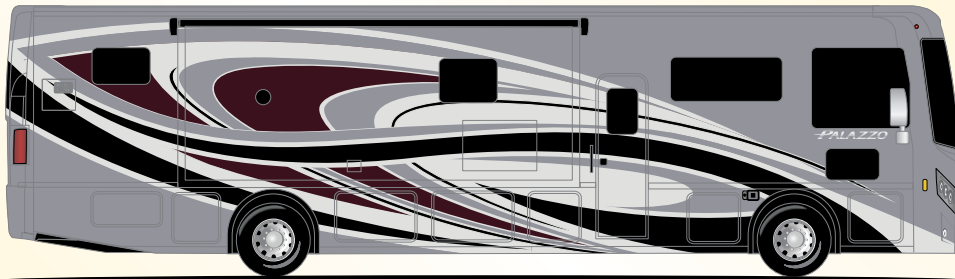

# PALAZZO®

CHAMBERS BAY

OAKMONT

ST. ANDREWS

TORREY PINES

## CONSTRUCTION & EXTERIOR

- Freightliner® XC-S Straight Rail Chassis with Atlas Foundation™
- Cummins® ISB 6.7L Diesel Engine with 300HP, 660 lb.-ft. Torque (33.5 & 33.6)
- Cummins® ISB 6.7L Diesel Engine with 340HP, 700 lb.-ft. Torque (37.4 & 37.5)
- 160-amp, 12-volt Alternator
- In-Block, 750-watt Engine Heater
- 6-Speed Allison Automatic Transmission
- Full Air Front & Rear Drum Anti-Lock Brakes
- I-Beam Front Axle with 55° Wheel Cut
- Air-Ride™ Suspension
- Exhaust Brake
- Sachs® Shock Absorbers
- Under-Hood Light
- 90-gallon Fuel Tank with Dual Fills
- 10,000-lb. Trailer Hitch with 7-pin Round Connector
- Automatic Leveling Jacks with Touchpad Controls
- Welded Tubular Steel Floor
- Welded Tubular Aluminum Roof & Sidewall Cage Construction
- Vacu-Bond Laminated Roof, Walls & Floors with Block Foam Insulation
- One-Piece Fiberglass Front & Rear Caps
- One-Piece Windshield
- One-Piece TPO Roof
- Full-Body Paint Package with Gel-Coat Sidewalls with Invisible Front Paint Protection
- Basement Pass-Through Storage Compartment
- Easy Slide Storage Tray (33.5 & 33.6)