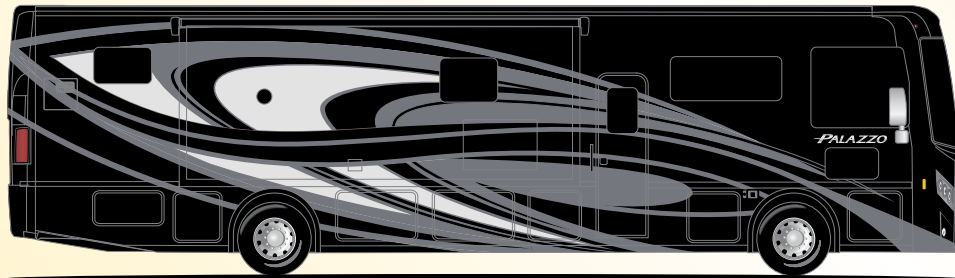

# PALAZZO®

CHAMBERS BAY

OAKMONT

ST. ANDREWS

TORREY PINES

## CONSTRUCTION & EXTERIOR

- Freightliner® XC-S Straight Rail Chassis with Atlas Foundation™
- Cummins® ISB 6.7L Diesel Engine with 300HP, 660 lb.-ft. Torque (33.5 & 33.6)
- Cummins® ISB 6.7L Diesel Engine with 340HP, 700 lb.-ft. Torque (37.4 & 37.5)
- 160-amp, 12-volt Alternator
- In-Block, 750-watt Engine Heater
- 6-Speed Allison Automatic Transmission
- Full Air Front & Rear Drum Anti-Lock Brakes
- I-Beam Front Axle with 55° Wheel Cut
- Air-Ride™ Suspension
- Exhaust Brake
- Sachs® Shock Absorbers
- Under-Hood Light
- 90-gallon Fuel Tank with Dual Fills
- 10,000-lb. Trailer Hitch with 7-pin Round Connector
- Automatic Leveling Jacks with Touchpad Controls
- Welded Tubular Steel Floor
- Welded Tubular Aluminum Roof & Sidewall Cage Construction
- Vacu-Bond Laminated Roof, Walls & Floors with Block Foam Insulation
- One-Piece Fiberglass Front & Rear Caps
- One-Piece Windshield
- One-Piece TPO Roof
- Full-Body Paint Package with Gel-Coat Sidewalls with Invisible Front Paint Protection
- Basement Pass-Through Storage Compartment
- Easy Slide Storage Tray (33.5 & 33.6)