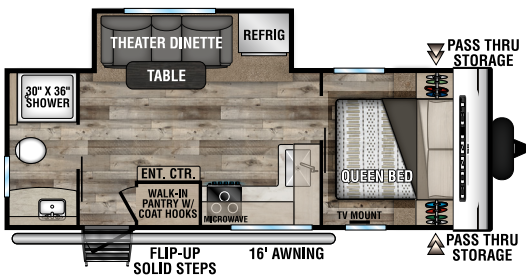

CONNECT SE

ULTRA LIGHTWEIGHT TRAVEL TRAILERS

C191MBSE UUV - 4,610 | Exterior Length - 22' 6" | Sleeps - 2

C210MBKSE UUV - 4,520 | Exterior Length - 25' 1" | Sleeps - 7

C211MKSE UUV - 5,040 | Exterior Length - 26' 1" | Sleeps - 3

C221FKKSE UUV - 5,340 | Exterior Length - 26' 8" | Sleeps - 2

C221RBSE UUV - 5,290 | Exterior Length - 27' | Sleeps - 3

C231BHKSE UUV - 5,280 | Exterior Length - 27' 4" | Sleeps - 8

2022 CONNECT SE

C241BHKSE UVV - 5,330 | Exterior Length - 29'1" | Sleeps - 8

C271BHKSE UVV - 5,800 | Exterior Length - 32'1" | Sleeps - 9

C281BHSE UVV - 6,110 | Exterior Length - 34'1" | Sleeps - 9

C281RLSE UVV - 6,010 | Exterior Length - 32'6" | Sleeps - 6

C312BHKSE UVV - 7,340 | Exterior Length - 36'7" | Sleeps - 9

C321BHKSE UVV - 6,920 | Exterior Length - 37'1" | Sleeps - 9