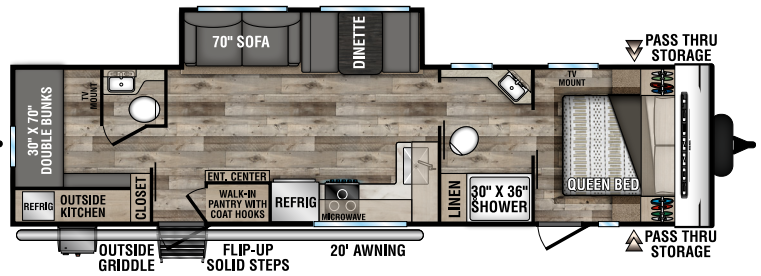

C221FKKSE UUV - 5,340 | Exterior Length - 26' 8" | Sleeps - 2

C221RBSE UUV - 5,290 | Exterior Length - 27' | Sleeps - 3

C231BHKSE UUV - 5,280 | Exterior Length - 27' 4" | Sleeps - 8

2022 CONNECT SE

C241BHKSE UVV - 5,330 | Exterior Length - 29'1" | Sleeps - 8

C271BHKSE UVV - 5,800 | Exterior Length - 32'1" | Sleeps - 9

C281BHSE UVV - 6,110 | Exterior Length - 34'1" | Sleeps - 9

C281RLSE UVV - 6,010 | Exterior Length - 32'6" | Sleeps - 6

C312BHKSE UVV - 7,340 | Exterior Length - 36'7" | Sleeps - 9

C321BHKSE UVV - 6,920 | Exterior Length - 37'1" | Sleeps - 9