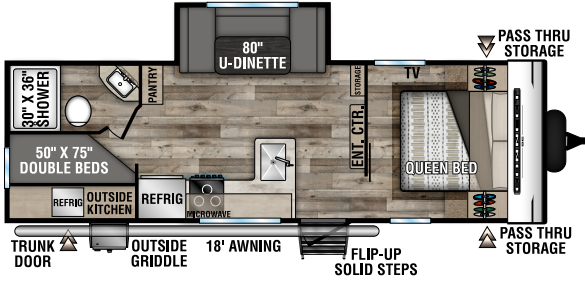

CONNECT SE

ULTRA LIGHTWEIGHT TRAVEL TRAILERS

C191MBSE UUV - 4,610 | Exterior Length - 22' 6" | Sleeps - 2

C210MBKSE UUV - 4,520 | Exterior Length - 25' 1" | Sleeps - 7

C211MKSE UUV - 5,040 | Exterior Length - 26' 1" | Sleeps - 3

C221FKKSE UUV - 5,340 | Exterior Length - 26' 8" | Sleeps - 2

C221RBSE UUV - 5,290 | Exterior Length - 27' | Sleeps - 3

C231BHKSE UUV - 5,280 | Exterior Length - 27' 4" | Sleeps - 8

2022 CONNECT SE

C241BHKSE UVV - 5,330 | Exterior Length - 29'1" | Sleeps - 8

C271BHKSE UVV - 5,800 | Exterior Length - 32'1" | Sleeps - 9

C281BHSE UVV - 6,110 | Exterior Length - 34'1" | Sleeps - 9

C281RLSE UVV - 6,010 | Exterior Length - 32'6" | Sleeps - 6

C312BHKSE UVV - 7,340 | Exterior Length - 36'7" | Sleeps - 9

C321BHKSE UVV - 6,920 | Exterior Length - 37'1" | Sleeps - 9