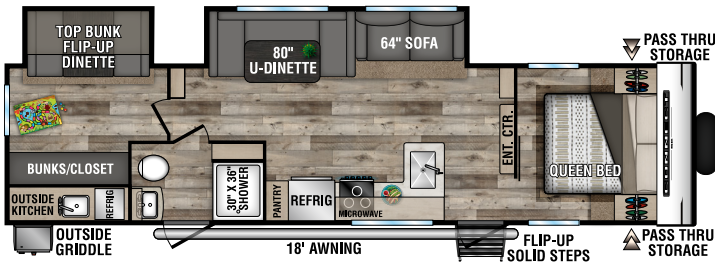

C221FKKSE UUV - 5,340 | Exterior Length - 26' 8" | Sleeps - 2

C221RBSE UUV - 5,290 | Exterior Length - 27' | Sleeps - 3

C231BHKSE UUV - 5,280 | Exterior Length - 27' 4" | Sleeps - 8

2022 CONNECT SE

C241BHKSE UVV - 5,330 | Exterior Length - 29'1" | Sleeps - 8

C271BHKSE UVV - 5,800 | Exterior Length - 32'1" | Sleeps - 9

C281BHSE UVV - 6,110 | Exterior Length - 34'1" | Sleeps - 9

C281RLSE UVV - 6,010 | Exterior Length - 32'6" | Sleeps - 6

C312BHKSE UVV - 7,340 | Exterior Length - 36'7" | Sleeps - 9

C321BHKSE UVV - 6,920 | Exterior Length - 37'1" | Sleeps - 9