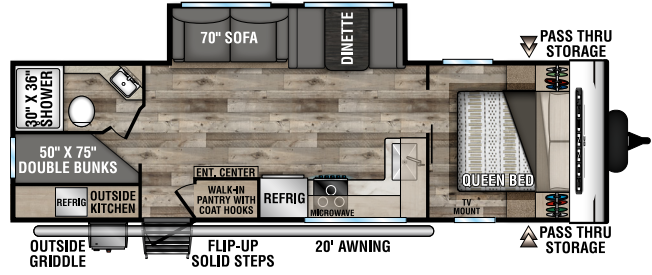

C221FKKSE UUV - 5,340 | Exterior Length - 26' 8" | Sleeps - 2

C221RBSE UUV - 5,290 | Exterior Length - 27' | Sleeps - 3

C231BHKSE UUV - 5,280 | Exterior Length - 27' 4" | Sleeps - 8

2022 CONNECT SE

C241BHKSE UVV - 5,330 | Exterior Length - 29'1" | Sleeps - 8

C271BHKSE UVV - 5,800 | Exterior Length - 32'1" | Sleeps - 9

C281BHSE UVV - 6,110 | Exterior Length - 34'1" | Sleeps - 9

C281RLSE UVV - 6,010 | Exterior Length - 32'6" | Sleeps - 6

C312BHKSE UVV - 7,340 | Exterior Length - 36'7" | Sleeps - 9

C321BHKSE UVV - 6,920 | Exterior Length - 37'1" | Sleeps - 9