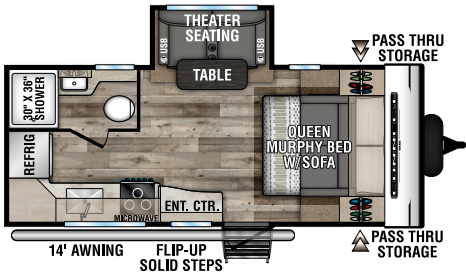

CONNECT SE

ULTRA LIGHTWEIGHT TRAVEL TRAILERS

C191MBSE UUV - 4,610 | Exterior Length - 22' 6" | Sleeps - 2

C210MBKSE UUV - 4,520 | Exterior Length - 25' 1" | Sleeps - 7

C211MKSE UUV - 5,040 | Exterior Length - 26' 1" | Sleeps - 3

C221FKKSE UUV - 5,340 | Exterior Length - 26' 8" | Sleeps - 2

C221RBSE UUV - 5,290 | Exterior Length - 27' | Sleeps - 3

C231BHKSE UUV - 5,280 | Exterior Length - 27' 4" | Sleeps - 8

2022 CONNECT SE

C241BHKSE UVV - 5,330 | Exterior Length - 29'1" | Sleeps - 8

C271BHKSE UVV - 5,800 | Exterior Length - 32'1" | Sleeps - 9

C281BHSE UVV - 6,110 | Exterior Length - 34'1" | Sleeps - 9

C281RLSE UVV - 6,010 | Exterior Length - 32'6" | Sleeps - 6

C312BHKSE UVV - 7,340 | Exterior Length - 36'7" | Sleeps - 9

C321BHKSE UVV - 6,920 | Exterior Length - 37'1" | Sleeps - 9