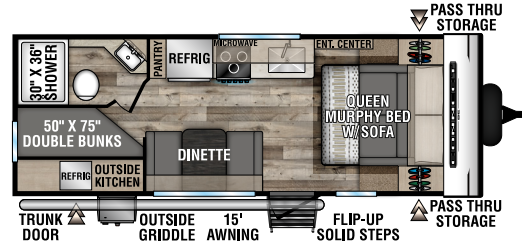

CONNECT SE

ULTRA LIGHTWEIGHT TRAVEL TRAILERS

C191MBSE UUV - 4,610 | Exterior Length - 22' 6" | Sleeps - 2

C210MBKSE UUV - 4,520 | Exterior Length - 25' 1" | Sleeps - 7

C211MKSE UUV - 5,040 | Exterior Length - 26' 1" | Sleeps - 3

C221FKKSE UUV - 5,340 | Exterior Length - 26' 8" | Sleeps - 2

C221RBSE UUV - 5,290 | Exterior Length - 27' | Sleeps - 3

C231BHKSE UUV - 5,280 | Exterior Length - 27' 4" | Sleeps - 8

2022 CONNECT SE

C241BHKSE UVV - 5,330 | Exterior Length - 29'1" | Sleeps - 8

C271BHKSE UVV - 5,800 | Exterior Length - 32'1" | Sleeps - 9

C281BHSE UVV - 6,110 | Exterior Length - 34'1" | Sleeps - 9

C281RLSE UVV - 6,010 | Exterior Length - 32'6" | Sleeps - 6

C312BHKSE UVV - 7,340 | Exterior Length - 36'7" | Sleeps - 9

C321BHKSE UVV - 6,920 | Exterior Length - 37'1" | Sleeps - 9