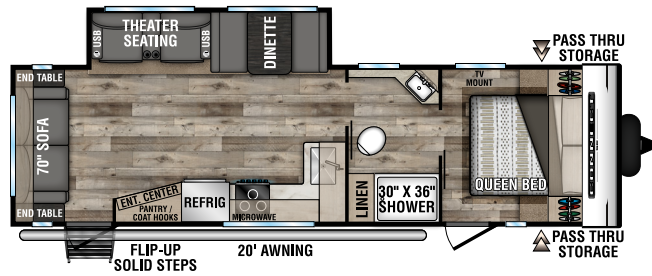

C221FKKSE UUV - 5,340 | Exterior Length - 26' 8" | Sleeps - 2

C221RBSE UUV - 5,290 | Exterior Length - 27' | Sleeps - 3

C231BHKSE UUV - 5,280 | Exterior Length - 27' 4" | Sleeps - 8

2022 CONNECT SE

C241BHKSE UVV - 5,330 | Exterior Length - 29'1" | Sleeps - 8

C271BHKSE UVV - 5,800 | Exterior Length - 32'1" | Sleeps - 9

C281BHSE UVV - 6,110 | Exterior Length - 34'1" | Sleeps - 9

C281RLSE UVV - 6,010 | Exterior Length - 32'6" | Sleeps - 6

C312BHKSE UVV - 7,340 | Exterior Length - 36'7" | Sleeps - 9

C321BHKSE UVV - 6,920 | Exterior Length - 37'1" | Sleeps - 9