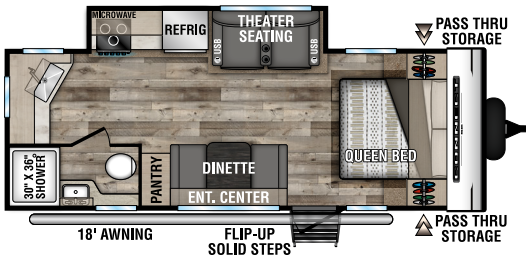

CONNECT SE

ULTRA LIGHTWEIGHT TRAVEL TRAILERS

C191MBSE UUV - 4,610 | Exterior Length - 22' 6" | Sleeps - 2

C210MBKSE UUV - 4,520 | Exterior Length - 25' 1" | Sleeps - 7

C211MKSE UUV - 5,040 | Exterior Length - 26' 1" | Sleeps - 3

C221FKKSE UUV - 5,340 | Exterior Length - 26' 8" | Sleeps - 2

C221RBSE UUV - 5,290 | Exterior Length - 27' | Sleeps - 3

C231BHKSE UUV - 5,280 | Exterior Length - 27' 4" | Sleeps - 8

2022 CONNECT SE

C241BHKSE UVV - 5,330 | Exterior Length - 29'1" | Sleeps - 8

C271BHKSE UVV - 5,800 | Exterior Length - 32'1" | Sleeps - 9

C281BHSE UVV - 6,110 | Exterior Length - 34'1" | Sleeps - 9

C281RLSE UVV - 6,010 | Exterior Length - 32'6" | Sleeps - 6

C312BHKSE UVV - 7,340 | Exterior Length - 36'7" | Sleeps - 9

C321BHKSE UVV - 6,920 | Exterior Length - 37'1" | Sleeps - 9