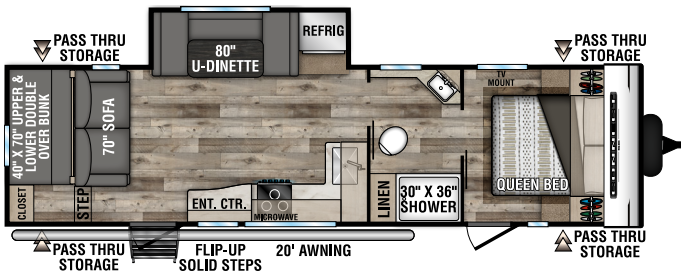

C221FKKSE UUV - 5,340 | Exterior Length - 26' 8" | Sleeps - 2

C221RBSE UUV - 5,290 | Exterior Length - 27' | Sleeps - 3

C231BHKSE UUV - 5,280 | Exterior Length - 27' 4" | Sleeps - 8

2022 CONNECT SE

C241BHKSE UVV - 5,330 | Exterior Length - 29'1" | Sleeps - 8

C271BHKSE UVV - 5,800 | Exterior Length - 32'1" | Sleeps - 9

C281BHSE UVV - 6,110 | Exterior Length - 34'1" | Sleeps - 9

C281RLSE UVV - 6,010 | Exterior Length - 32'6" | Sleeps - 6

C312BHKSE UVV - 7,340 | Exterior Length - 36'7" | Sleeps - 9

C321BHKSE UVV - 6,920 | Exterior Length - 37'1" | Sleeps - 9