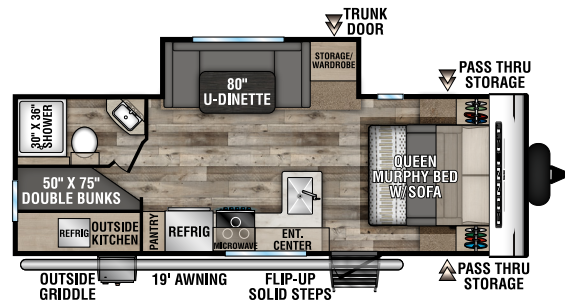

CONNECT SE

ULTRA LIGHTWEIGHT TRAVEL TRAILERS

C191MBSE UUV - 4,610 | Exterior Length - 22' 6" | Sleeps - 2

C210MBKSE UUV - 4,520 | Exterior Length - 25' 1" | Sleeps - 7

C211MKSE UUV - 5,040 | Exterior Length - 26' 1" | Sleeps - 3

C221FKKSE UUV - 5,340 | Exterior Length - 26' 8" | Sleeps - 2

C221RBSE UUV - 5,290 | Exterior Length - 27' | Sleeps - 3

C231BHKSE UUV - 5,280 | Exterior Length - 27' 4" | Sleeps - 8

2022 CONNECT SE

C241BHKSE UVV - 5,330 | Exterior Length - 29'1" | Sleeps - 8

C271BHKSE UVV - 5,800 | Exterior Length - 32'1" | Sleeps - 9

C281BHSE UVV - 6,110 | Exterior Length - 34'1" | Sleeps - 9

C281RLSE UVV - 6,010 | Exterior Length - 32'6" | Sleeps - 6

C312BHKSE UVV - 7,340 | Exterior Length - 36'7" | Sleeps - 9

C321BHKSE UVV - 6,920 | Exterior Length - 37'1" | Sleeps - 9