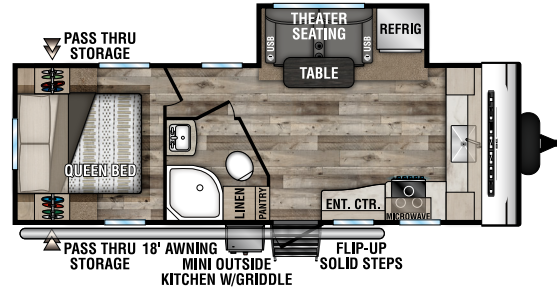

CONNECT SE

ULTRA LIGHTWEIGHT TRAVEL TRAILERS

C191MBSE UUV - 4,610 | Exterior Length - 22' 6" | Sleeps - 2

C210MBKSE UUV - 4,520 | Exterior Length - 25' 1" | Sleeps - 7

C211MKSE UUV - 5,040 | Exterior Length - 26' 1" | Sleeps - 3

C221FKKSE UUV - 5,340 | Exterior Length - 26' 8" | Sleeps - 2

C221RBSE UUV - 5,290 | Exterior Length - 27' | Sleeps - 3

C231BHKSE UUV - 5,280 | Exterior Length - 27' 4" | Sleeps - 8

2022 CONNECT SE

C241BHKSE UVV - 5,330 | Exterior Length - 29'1" | Sleeps - 8

C271BHKSE UVV - 5,800 | Exterior Length - 32'1" | Sleeps - 9

C281BHSE UVV - 6,110 | Exterior Length - 34'1" | Sleeps - 9

C281RLSE UVV - 6,010 | Exterior Length - 32'6" | Sleeps - 6

C312BHKSE UVV - 7,340 | Exterior Length - 36'7" | Sleeps - 9

C321BHKSE UVV - 6,920 | Exterior Length - 37'1" | Sleeps - 9