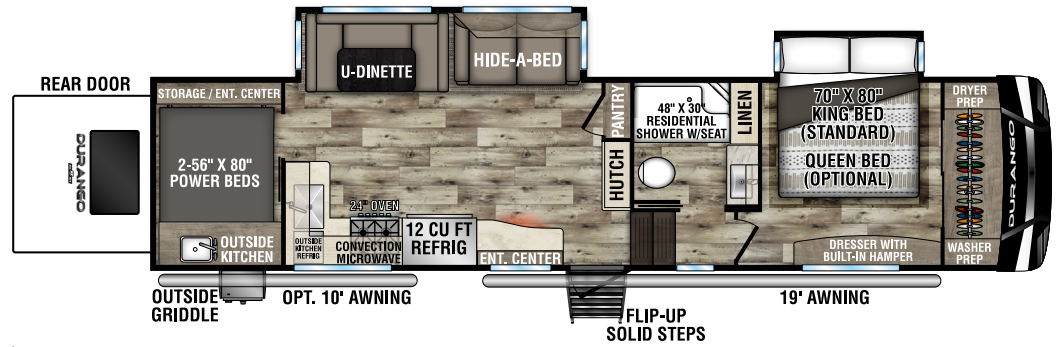

DURANGO

FULL PROFILE LUXURY FIFTH WHEELS

D301RLT UYW - 9,960 | Exterior Length - 34' 3" | Sleeps - 4

NEW

D311BHD UYW - 10,170 | Exterior Length - 35' 2" | Sleeps - 9

D321RKT UYW - 10,190 | Exterior Length - 34' 10" | Sleeps - 4

D326RLT UYW - 10,350 | Exterior Length - 37' 7" | Sleeps - 6

2022 DURANGO

D333RLT UVW - 10,760 | Exterior Length - 37' 10" | Sleeps - 4

D343MBQ UVW - 11,570 | Exterior Length - 40' 3" | Sleeps - 8

D348BHF UVW - 12,500 | Exterior Length - 42' 2" | Sleeps - 9