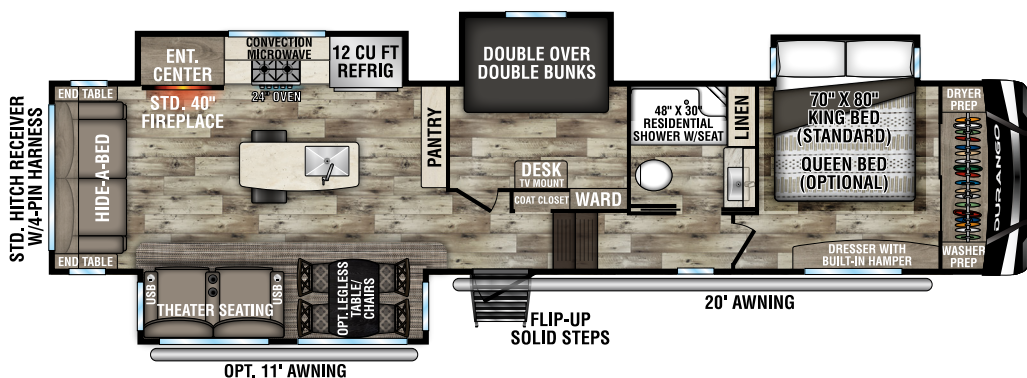

DURANGO

FULL PROFILE LUXURY FIFTH WHEELS

D301RLT UYW - 9,960 | Exterior Length - 34' 3" | Sleeps - 4

NEW

D311BHD UYW - 10,170 | Exterior Length - 35' 2" | Sleeps - 9

D321RKT UYW - 10,190 | Exterior Length - 34' 10" | Sleeps - 4

D326RLT UYW - 10,350 | Exterior Length - 37' 7" | Sleeps - 6

2022 DURANGO

D333RLT UVW - 10,760 | Exterior Length - 37' 10" | Sleeps - 4

D343MBQ UVW - 11,570 | Exterior Length - 40' 3" | Sleeps - 8

D348BHF UVW - 12,500 | Exterior Length - 42' 2" | Sleeps - 9