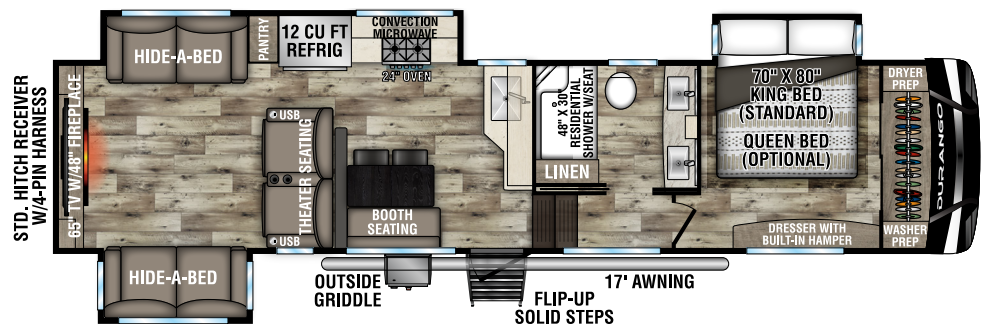

DURANGO

FULL PROFILE LUXURY FIFTH WHEELS

D301RLT UYW - 9,960 | Exterior Length - 34' 3" | Sleeps - 4

NEW

D311BHD UYW - 10,170 | Exterior Length - 35' 2" | Sleeps - 9

D321RKT UYW - 10,190 | Exterior Length - 34' 10" | Sleeps - 4

D326RLT UYW - 10,350 | Exterior Length - 37' 7" | Sleeps - 6

2022 DURANGO

D333RLT UVW - 10,760 | Exterior Length - 37' 10" | Sleeps - 4

D343MBQ UVW - 11,570 | Exterior Length - 40' 3" | Sleeps - 8

D348BHF UVW - 12,500 | Exterior Length - 42' 2" | Sleeps - 9