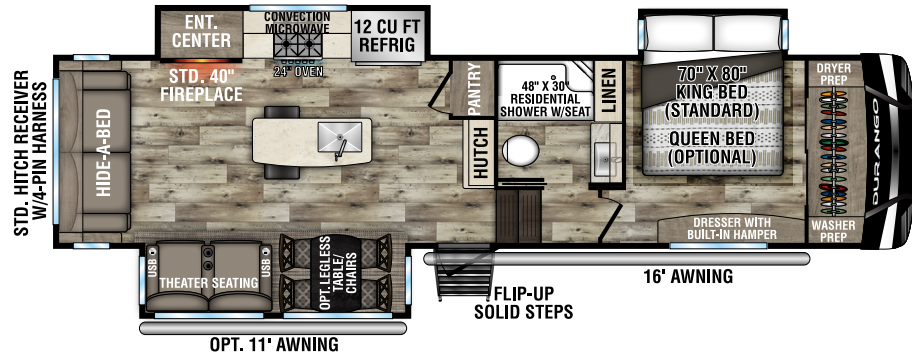

DURANGO

FULL PROFILE LUXURY FIFTH WHEELS

D301RLT UYW - 9,960 | Exterior Length - 34' 3" | Sleeps - 4

NEW

D311BHD UYW - 10,170 | Exterior Length - 35' 2" | Sleeps - 9

D321RKT UYW - 10,190 | Exterior Length - 34' 10" | Sleeps - 4

D326RLT UYW - 10,350 | Exterior Length - 37' 7" | Sleeps - 6

2022 DURANGO

D333RLT UVW - 10,760 | Exterior Length - 37' 10" | Sleeps - 4

D343MBQ UVW - 11,570 | Exterior Length - 40' 3" | Sleeps - 8

D348BHF UVW - 12,500 | Exterior Length - 42' 2" | Sleeps - 9