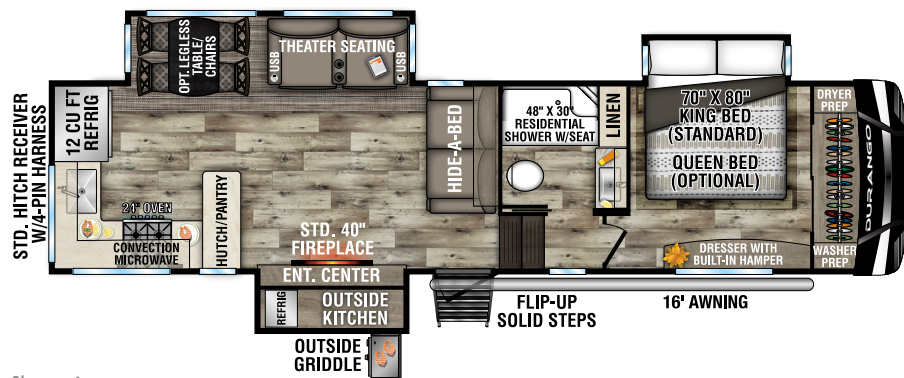

DURANGO

FULL PROFILE LUXURY FIFTH WHEELS

D301RLT UYW - 9,960 | Exterior Length - 34' 3" | Sleeps - 4

NEW

D311BHD UYW - 10,170 | Exterior Length - 35' 2" | Sleeps - 9

D321RKT UYW - 10,190 | Exterior Length - 34' 10" | Sleeps - 4

D326RLT UYW - 10,350 | Exterior Length - 37' 7" | Sleeps - 6

2022 DURANGO

D333RLT UVW - 10,760 | Exterior Length - 37' 10" | Sleeps - 4

D343MBQ UVW - 11,570 | Exterior Length - 40' 3" | Sleeps - 8

D348BHF UVW - 12,500 | Exterior Length - 42' 2" | Sleeps - 9