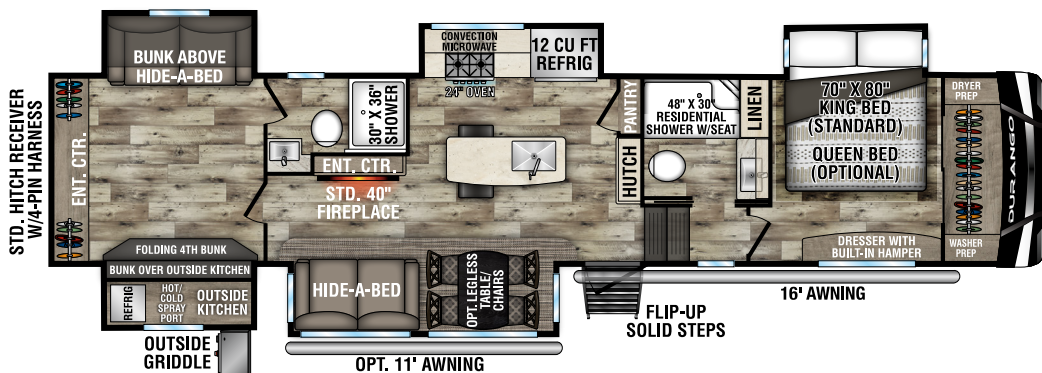

DURANGO

FULL PROFILE LUXURY FIFTH WHEELS

D301RLT UYW - 9,960 | Exterior Length - 34' 3" | Sleeps - 4

NEW

D311BHD UYW - 10,170 | Exterior Length - 35' 2" | Sleeps - 9

D321RKT UYW - 10,190 | Exterior Length - 34' 10" | Sleeps - 4

D326RLT UYW - 10,350 | Exterior Length - 37' 7" | Sleeps - 6

2022 DURANGO

D333RLT UVW - 10,760 | Exterior Length - 37' 10" | Sleeps - 4

D343MBQ UVW - 11,570 | Exterior Length - 40' 3" | Sleeps - 8

D348BHF UVW - 12,500 | Exterior Length - 42' 2" | Sleeps - 9