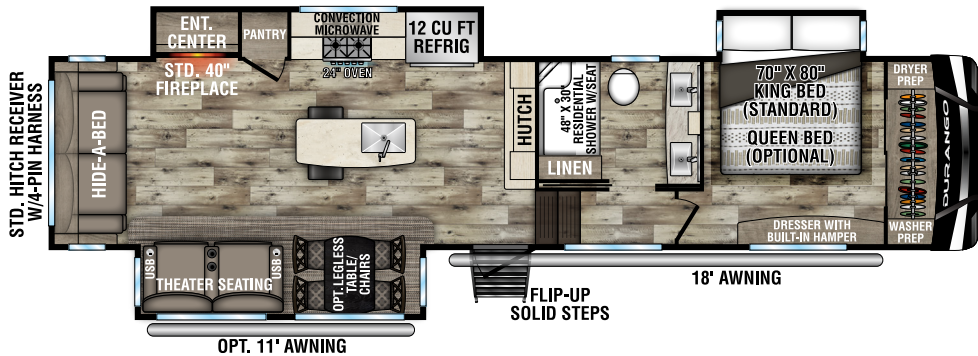

DURANGO

FULL PROFILE LUXURY FIFTH WHEELS

D301RLT UYW - 9,960 | Exterior Length - 34' 3" | Sleeps - 4

NEW

D311BHD UYW - 10,170 | Exterior Length - 35' 2" | Sleeps - 9

D321RKT UYW - 10,190 | Exterior Length - 34' 10" | Sleeps - 4

D326RLT UYW - 10,350 | Exterior Length - 37' 7" | Sleeps - 6

2022 DURANGO

D333RLT UVW - 10,760 | Exterior Length - 37' 10" | Sleeps - 4

D343MBQ UVW - 11,570 | Exterior Length - 40' 3" | Sleeps - 8

D348BHF UVW - 12,500 | Exterior Length - 42' 2" | Sleeps - 9