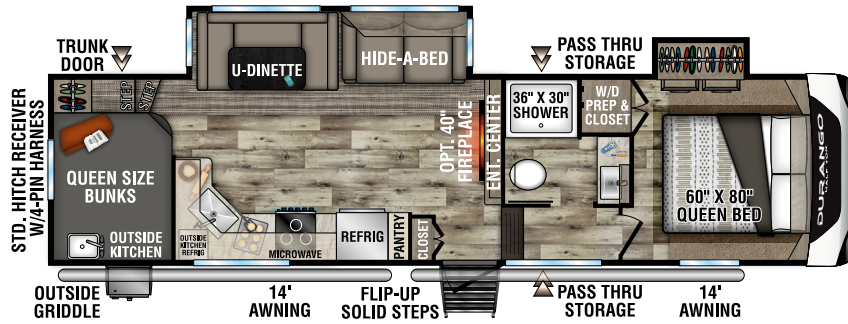

DURANGO HALF-TON

LIGHTWEIGHT LUXURY FIFTH WHEELS

D230RKD UVW - 7,110 | Exterior Length - 26' 9" | Sleeps - 6

D250RED UVW - 7,570 | Exterior Length - 29' 1" | Sleeps - 6

D256RKT UVW - 8,660 | Exterior Length - 33' 9" | Sleeps - 6

NEW
D274BHD UVW - TBD | Exterior Length - 36' | Sleeps - 9

2022 DURANGO HALF-TON

D283RLT UVW - 8,660 | Exterior Length - 32' 11" | Sleeps - 6

D286BHD UVW - 8,550 | Exterior Length - 33' 7" | Sleeps - 10

D290RLT UVW - 8,080 | Exterior Length - 34' 5" | Sleeps - 6

D291BHT UVW - 9,740 | Exterior Length - 37' 5" | Sleeps - 9