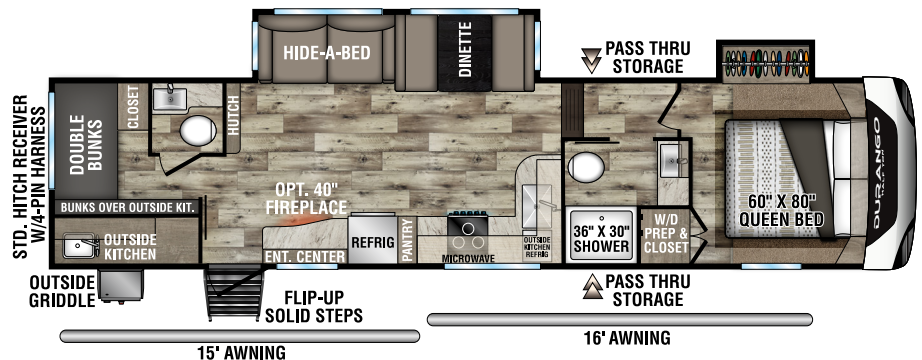

DURANGO HALF-TON

LIGHTWEIGHT LUXURY FIFTH WHEELS

D230RKD UVW - 7,110 | Exterior Length - 26' 9" | Sleeps - 6

D250RED UVW - 7,570 | Exterior Length - 29' 1" | Sleeps - 6

D256RKT UVW - 8,660 | Exterior Length - 33' 9" | Sleeps - 6

NEW
D274BHD UVW - TBD | Exterior Length - 36' | Sleeps - 9

2022 DURANGO HALF-TON

D283RLT UVW - 8,660 | Exterior Length - 32' 11" | Sleeps - 6

D286BHD UVW - 8,550 | Exterior Length - 33' 7" | Sleeps - 10

D290RLT UVW - 8,080 | Exterior Length - 34' 5" | Sleeps - 6

D291BHT UVW - 9,740 | Exterior Length - 37' 5" | Sleeps - 9