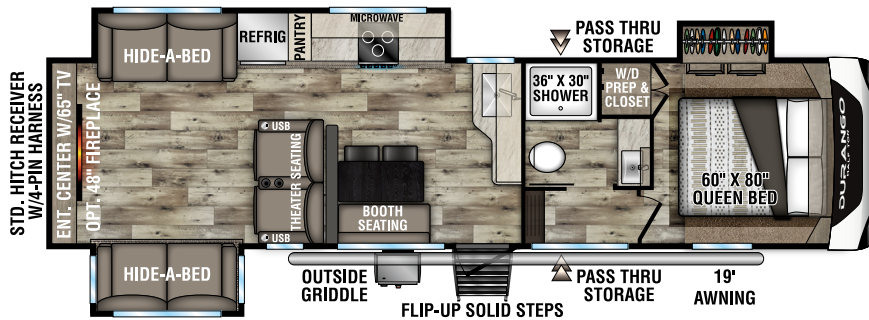

NEW
D274BHD UVW - TBD | Exterior Length - 36' | Sleeps - 9

2022 DURANGO HALF-TON

D283RLT UVW - 8,660 | Exterior Length - 32' 11" | Sleeps - 6

D286BHD UVW - 8,550 | Exterior Length - 33' 7" | Sleeps - 10

D290RLT UVW - 8,080 | Exterior Length - 34' 5" | Sleeps - 6

D291BHT UVW - 9,740 | Exterior Length - 37' 5" | Sleeps - 9