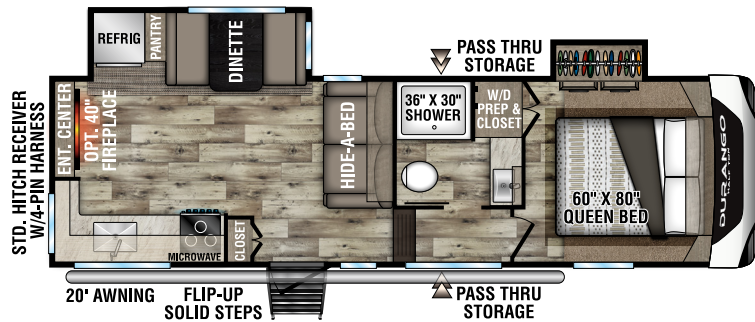

DURANGO HALF-TON

LIGHTWEIGHT LUXURY FIFTH WHEELS

D230RKD UVW - 7,110 | Exterior Length - 26' 9" | Sleeps - 6

D250RED UVW - 7,570 | Exterior Length - 29' 1" | Sleeps - 6

D256RKT UVW - 8,660 | Exterior Length - 33' 9" | Sleeps - 6

NEW
D274BHD UVW - TBD | Exterior Length - 36' | Sleeps - 9

2022 DURANGO HALF-TON

D283RLT UVW - 8,660 | Exterior Length - 32' 11" | Sleeps - 6

D286BHD UVW - 8,550 | Exterior Length - 33' 7" | Sleeps - 10

D290RLT UVW - 8,080 | Exterior Length - 34' 5" | Sleeps - 6

D291BHT UVW - 9,740 | Exterior Length - 37' 5" | Sleeps - 9