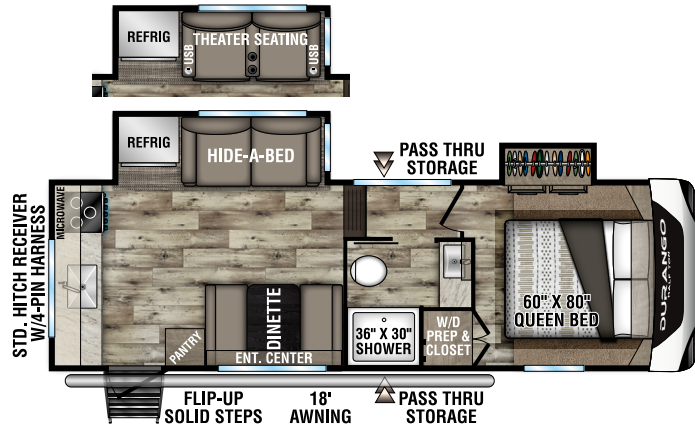

DURANGO HALF-TON

LIGHTWEIGHT LUXURY FIFTH WHEELS

D230RKD UVW - 7,110 | Exterior Length - 26' 9" | Sleeps - 6

D250RED UVW - 7,570 | Exterior Length - 29' 1" | Sleeps - 6

D256RKT UVW - 8,660 | Exterior Length - 33' 9" | Sleeps - 6

NEW
D274BHD UVW - TBD | Exterior Length - 36' | Sleeps - 9

2022 DURANGO HALF-TON

D283RLT UVW - 8,660 | Exterior Length - 32' 11" | Sleeps - 6

D286BHD UVW - 8,550 | Exterior Length - 33' 7" | Sleeps - 10

D290RLT UVW - 8,080 | Exterior Length - 34' 5" | Sleeps - 6

D291BHT UVW - 9,740 | Exterior Length - 37' 5" | Sleeps - 9