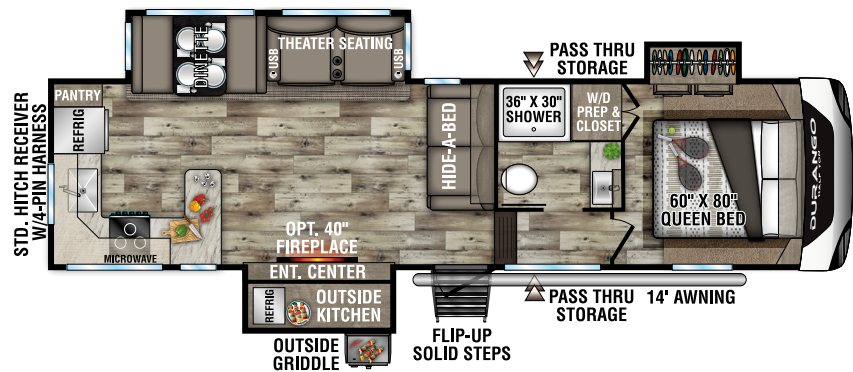

DURANGO HALF-TON

LIGHTWEIGHT LUXURY FIFTH WHEELS

D230RKD UVW - 7,110 | Exterior Length - 26' 9" | Sleeps - 6

D250RED UVW - 7,570 | Exterior Length - 29' 1" | Sleeps - 6

D256RKT UVW - 8,660 | Exterior Length - 33' 9" | Sleeps - 6

NEW
D274BHD UVW - TBD | Exterior Length - 36' | Sleeps - 9

2022 DURANGO HALF-TON

D283RLT UVW - 8,660 | Exterior Length - 32' 11" | Sleeps - 6

D286BHD UVW - 8,550 | Exterior Length - 33' 7" | Sleeps - 10

D290RLT UVW - 8,080 | Exterior Length - 34' 5" | Sleeps - 6

D291BHT UVW - 9,740 | Exterior Length - 37' 5" | Sleeps - 9