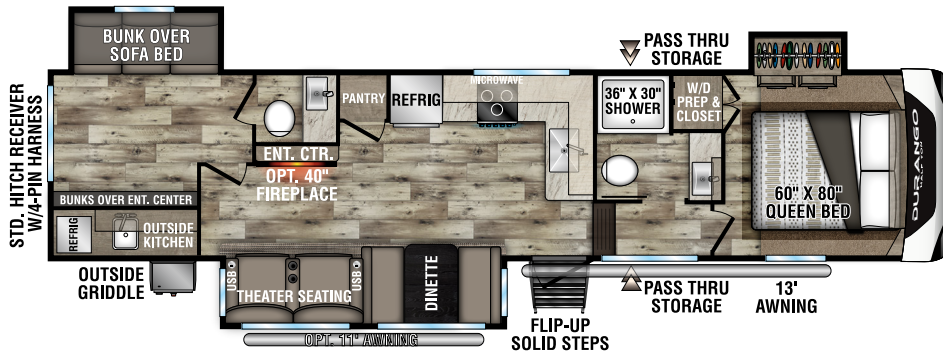

DURANGO HALF-TON

LIGHTWEIGHT LUXURY FIFTH WHEELS

D230RKD UVW - 7,110 | Exterior Length - 26' 9" | Sleeps - 6

D250RED UVW - 7,570 | Exterior Length - 29' 1" | Sleeps - 6

D256RKT UVW - 8,660 | Exterior Length - 33' 9" | Sleeps - 6

NEW
D274BHD UVW - TBD | Exterior Length - 36' | Sleeps - 9

2022 DURANGO HALF-TON

D283RLT UVW - 8,660 | Exterior Length - 32' 11" | Sleeps - 6

D286BHD UVW - 8,550 | Exterior Length - 33' 7" | Sleeps - 10

D290RLT UVW - 8,080 | Exterior Length - 34' 5" | Sleeps - 6

D291BHT UVW - 9,740 | Exterior Length - 37' 5" | Sleeps - 9