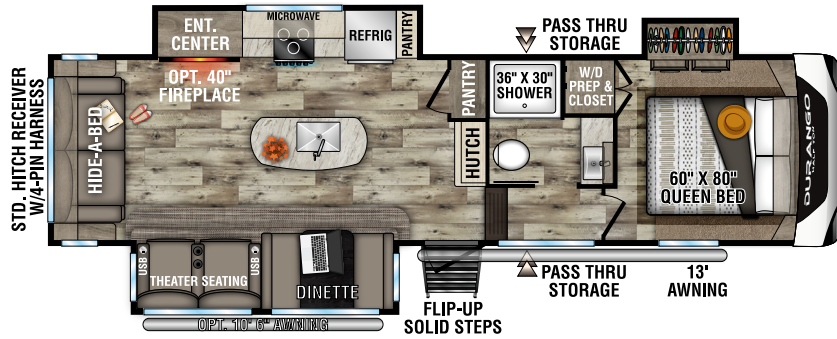

DURANGO HALF-TON

LIGHTWEIGHT LUXURY FIFTH WHEELS

D230RKD UVW - 7,110 | Exterior Length - 26' 9" | Sleeps - 6

D250RED UVW - 7,570 | Exterior Length - 29' 1" | Sleeps - 6

D256RKT UVW - 8,660 | Exterior Length - 33' 9" | Sleeps - 6

NEW
D274BHD UVW - TBD | Exterior Length - 36' | Sleeps - 9

2022 DURANGO HALF-TON

D283RLT UVW - 8,660 | Exterior Length - 32' 11" | Sleeps - 6

D286BHD UVW - 8,550 | Exterior Length - 33' 7" | Sleeps - 10

D290RLT UVW - 8,080 | Exterior Length - 34' 5" | Sleeps - 6

D291BHT UVW - 9,740 | Exterior Length - 37' 5" | Sleeps - 9