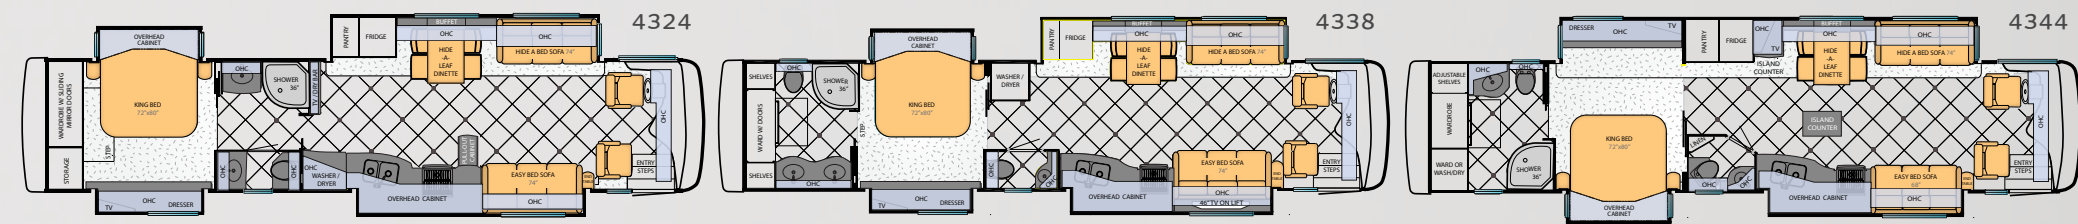

WOOD OPTIONS

MANHATTAN MAPLE WITH GLAZED DOORS

VERONA MAPLE WITH GLAZED DOORS

WICKER MAPLE WITH GLAZED DOORS

FLOORPLAN SPECIFICATIONS

Floorplan	Approx. Overall Length	Width	Approx. Overall Height	Interior Width	Interior Height	Grey	Sewage	Water	Propane	Furnace
3734	37' 11"	101.5"	12' 07"	95.5"	84"	65 gal.	45 gal.	105 gal.	32 gal.	50,000 btu
3735	37' 11"	101.5"	12' 07"	95.5"	84"	65 gal.	45 gal.	105 gal.	32 gal.	50,000 btu
4018	40' 09"	101.5"	12' 08"	95.5"	84"	65 gal.	45 gal.	105 gal.	32 gal.	50,000 btu
4038	40' 09"	101.5"	12' 08"	95.5"	84"	65 gal.	45 gal.	105 gal.	32 gal.	50,000 btu
4318	42' 09"	101.5"	12' 10"	95.5"	84"	65 gal.	45 gal.	105 gal.	32 gal.	50,000 btu
4324	42' 09"	101.5"	12' 10"	95.5"	84"	65 gal.	45 gal.	105 gal.	32 gal.	50,000 btu
4338	42' 09"	101.5"	12' 10"	95.5"	84"	65 gal.	45 gal.	105 gal.	32 gal.	50,000 btu
4344	42' 09"	101.5"	12' 10"	95.5"	84"	65 gal.	45 gal.	105 gal.	32 gal.	50,000 btu
4347	42' 09"	101.5"	12' 10"	95.5"	84"	65 gal.	45 gal.	105 gal.	32 gal.	50,000 btu
4353	42' 09"	101.5"	12' 10"	95.5"	84"	65 gal.	45 gal.	105 gal.	32 gal.	50,000 btu