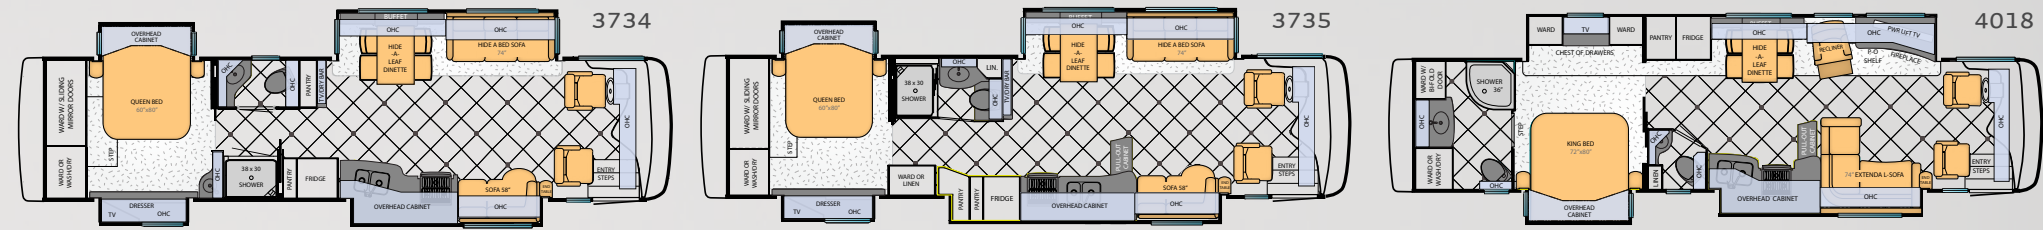

WOOD OPTIONS

MANHATTAN MAPLE WITH GLAZED DOORS

VERONA MAPLE WITH GLAZED DOORS

WICKER MAPLE WITH GLAZED DOORS

FLOORPLAN SPECIFICATIONS

Floorplan	Approx. Overall Length	Width	Approx. Overall Height	Interior Width	Interior Height	Grey	Sewage	Water	Propane	Furnace
3734	37' 11"	101.5"	12' 07"	95.5"	84"	65 gal.	45 gal.	105 gal.	32 gal.	50,000 btu
3735	37' 11"	101.5"	12' 07"	95.5"	84"	65 gal.	45 gal.	105 gal.	32 gal.	50,000 btu
4018	40' 09"	101.5"	12' 08"	95.5"	84"	65 gal.	45 gal.	105 gal.	32 gal.	50,000 btu
4038	40' 09"	101.5"	12' 08"	95.5"	84"	65 gal.	45 gal.	105 gal.	32 gal.	50,000 btu
4318	42' 09"	101.5"	12' 10"	95.5"	84"	65 gal.	45 gal.	105 gal.	32 gal.	50,000 btu
4324	42' 09"	101.5"	12' 10"	95.5"	84"	65 gal.	45 gal.	105 gal.	32 gal.	50,000 btu
4338	42' 09"	101.5"	12' 10"	95.5"	84"	65 gal.	45 gal.	105 gal.	32 gal.	50,000 btu
4344	42' 09"	101.5"	12' 10"	95.5"	84"	65 gal.	45 gal.	105 gal.	32 gal.	50,000 btu
4347	42' 09"	101.5"	12' 10"	95.5"	84"	65 gal.	45 gal.	105 gal.	32 gal.	50,000 btu
4353	42' 09"	101.5"	12' 10"	95.5"	84"	65 gal.	45 gal.	105 gal.	32 gal.	50,000 btu