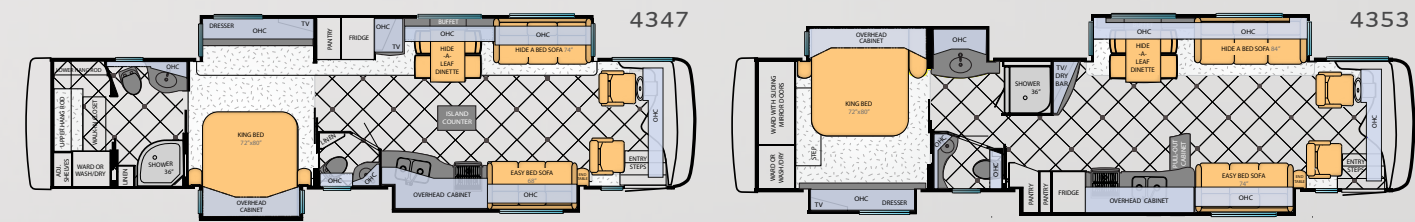

WOOD OPTIONS

MANHATTAN MAPLE WITH GLAZED DOORS

VERONA MAPLE WITH GLAZED DOORS

WICKER MAPLE WITH GLAZED DOORS

FLOORPLAN SPECIFICATIONS

Floorplan	Approx. Overall Length	Width	Approx. Overall Height	Interior Width	Interior Height	Grey	Sewage	Water	Propane	Furnace
3734	37' 11"	101.5"	12' 07"	95.5"	84"	65 gal.	45 gal.	105 gal.	32 gal.	50,000 btu
3735	37' 11"	101.5"	12' 07"	95.5"	84"	65 gal.	45 gal.	105 gal.	32 gal.	50,000 btu
4018	40' 09"	101.5"	12' 08"	95.5"	84"	65 gal.	45 gal.	105 gal.	32 gal.	50,000 btu
4038	40' 09"	101.5"	12' 08"	95.5"	84"	65 gal.	45 gal.	105 gal.	32 gal.	50,000 btu
4318	42' 09"	101.5"	12' 10"	95.5"	84"	65 gal.	45 gal.	105 gal.	32 gal.	50,000 btu
4324	42' 09"	101.5"	12' 10"	95.5"	84"	65 gal.	45 gal.	105 gal.	32 gal.	50,000 btu
4338	42' 09"	101.5"	12' 10"	95.5"	84"	65 gal.	45 gal.	105 gal.	32 gal.	50,000 btu
4344	42' 09"	101.5"	12' 10"	95.5"	84"	65 gal.	45 gal.	105 gal.	32 gal.	50,000 btu
4347	42' 09"	101.5"	12' 10"	95.5"	84"	65 gal.	45 gal.	105 gal.	32 gal.	50,000 btu
4353	42' 09"	101.5"	12' 10"	95.5"	84"	65 gal.	45 gal.	105 gal.	32 gal.	50,000 btu