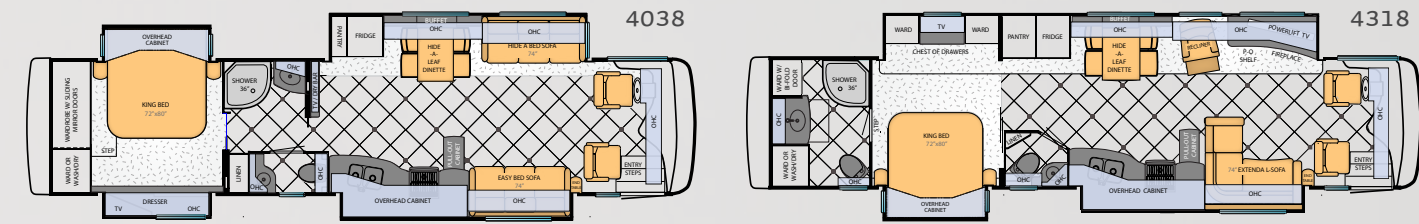

WOOD OPTIONS

MANHATTAN MAPLE WITH GLAZED DOORS

VERONA MAPLE WITH GLAZED DOORS

WICKER MAPLE WITH GLAZED DOORS

FLOORPLAN SPECIFICATIONS

Floorplan	Approx. Overall Length	Width	Approx. Overall Height	Interior Width	Interior Height	Grey	Sewage	Water	Propane	Furnace
3734	37' 11"	101.5"	12' 07"	95.5"	84"	65 gal.	45 gal.	105 gal.	32 gal.	50,000 btu
3735	37' 11"	101.5"	12' 07"	95.5"	84"	65 gal.	45 gal.	105 gal.	32 gal.	50,000 btu
4018	40' 09"	101.5"	12' 08"	95.5"	84"	65 gal.	45 gal.	105 gal.	32 gal.	50,000 btu
4038	40' 09"	101.5"	12' 08"	95.5"	84"	65 gal.	45 gal.	105 gal.	32 gal.	50,000 btu
4318	42' 09"	101.5"	12' 10"	95.5"	84"	65 gal.	45 gal.	105 gal.	32 gal.	50,000 btu
4324	42' 09"	101.5"	12' 10"	95.5"	84"	65 gal.	45 gal.	105 gal.	32 gal.	50,000 btu
4338	42' 09"	101.5"	12' 10"	95.5"	84"	65 gal.	45 gal.	105 gal.	32 gal.	50,000 btu
4344	42' 09"	101.5"	12' 10"	95.5"	84"	65 gal.	45 gal.	105 gal.	32 gal.	50,000 btu
4347	42' 09"	101.5"	12' 10"	95.5"	84"	65 gal.	45 gal.	105 gal.	32 gal.	50,000 btu
4353	42' 09"	101.5"	12' 10"	95.5"	84"	65 gal.	45 gal.	105 gal.	32 gal.	50,000 btu