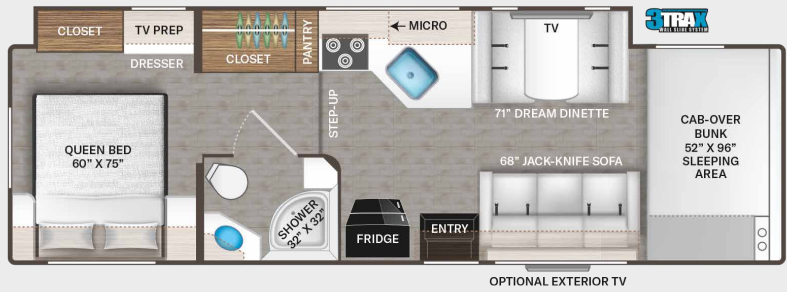

31WV

Option Available on
Select Floor Plans: