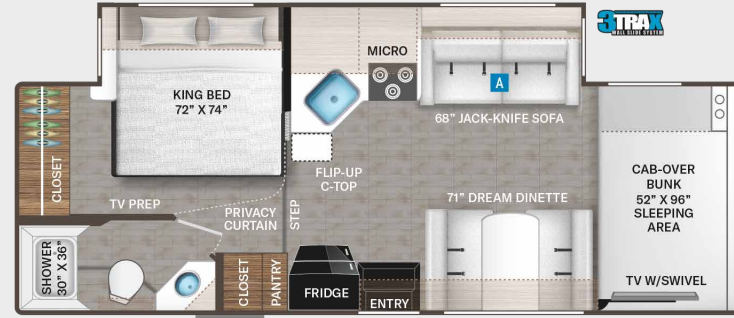

Floor Plans

22B OPTIONAL EXTERIOR TV

25M OPTIONAL EXTERIOR TV

27R OPTIONAL EXTERIOR TV

22E OPTIONAL EXTERIOR TV

25V OPTIONAL EXTERIOR TV

28A

24F OPTIONAL EXTERIOR TV

BEDROOM & BATHROOM

- Full Size Bed (22E)
- Fold Up Full Size Bed (26X)
- Queen Size Bed (22B, 24F, 28A, 28Z, 31EV, 31MV & 31WV)
- Leatherette Sofa with Queen Size Murphy Bed Conversion (25M)
- King Size Bed (27R)
- Two (2) Twin Beds with Upholstered Covers & King Conversion (25V)
- Bunk Beds with Telescoping Ladder (31EV)
- Headboard (22B, 24F, 25M, 25V, 28Z & 31MV)
- Bedsread (N/A - 25V & 28A)
- Pillow Shams
- Bedroom USB Power Charging Center for Electronics
- Bedroom 12-volt Outlet for CPAP Machine

BEDROOM & BATHROOM OPTION

- 12-volt Attic Fan in Bedroom (Option N/A with Dual Roof Air Conditioners - 31EV, 31MV & 31WV)

ENTERTAINMENT

- 39" Smart TV on Manual Swivel in Cab-Over (N/A - 28Z, 31EV & 31WV)
- 39" Mid-Ship Smart TV in Living Area (28Z, 31EV & 31WV)
- TV Prep in Bedroom (N/A - 22E & 26X)
- Tablet Holder and Hallway Bunks with Gear Net Storage (31EV)
- Cable TV & CAT6 Video Distribution Ready
- Satellite Mounting Backer in Roof