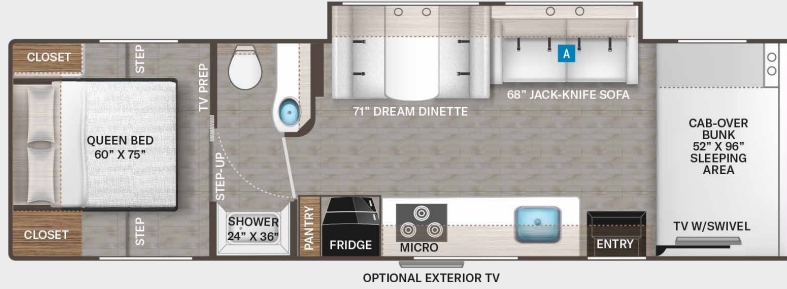

Floor Plans

31MV

Option Available on
Select Floor Plans:

Exteriors

Interiors

OPTIONAL MALIBU COLLECTION

Use your phone's camera to find
out more information.
Just scan the code!

FOUR WINDS®