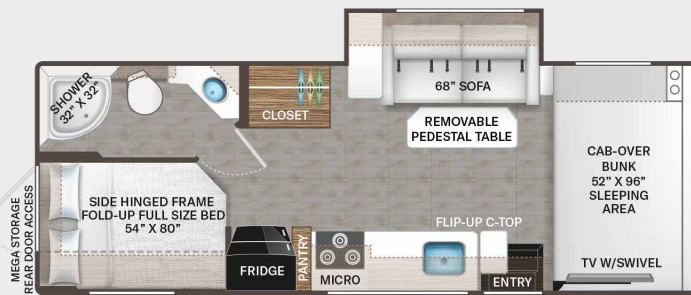

Floor Plans

22B OPTIONAL EXTERIOR TV

25M OPTIONAL EXTERIOR TV

27R OPTIONAL EXTERIOR TV

22E OPTIONAL EXTERIOR TV

25V OPTIONAL EXTERIOR TV

28A

24F OPTIONAL EXTERIOR TV

- 84" Interior Ceiling Height
- Hard Vinyl Ceiling
- LED Lighting
- Residential Vinyl Flooring
- Ceiling Ducted Air Conditioning System (N/A 22B & 22E)
- Flat Panel Cabinet Doors with Nickel Finish Hardware & Decorative Glass Inserts in Kitchen Overhead Cabinet Doors
- Cab-Over Sleeping Area with Cup Holders & Telescoping Bunk Ladder
- Window Privacy Shades (N/A - 31EV, 31MV, & 31WV)
- Premium Window Privacy Roller Shades (31EV, 31MV & 31WV)
- Wall Cubby with Net & USB Charging Port
- Leatherette Jack-Knife Sofa (27R, 28A, 28Z, 31EV, 31MV & 31WV)
- Tri-Fold Pull-out Sleeper Sofa with Table (26X)
- Leatherette Dream Dinette® Booth with Single Child Safety Tether (N/A - 26X)
- Wireless Phone Charger with USB Charging Port on Dinette Table Top (N/A - 26X)
- Pressed Laminate Countertops
- Wireless Phone Charger with USB Charging Port on Table Top Next to Sofa (26X)

BEDROOM & BATHROOM

- Full Size Bed (22E)
- Fold Up Full Size Bed (26X)
- Queen Size Bed (22B, 24F, 28A, 28Z, 31EV, 31MV & 31WV)
- Leatherette Sofa with Queen Size Murphy Bed Conversion (25M)
- King Size Bed (27R)
- Two (2) Twin Beds with Upholstered Covers & King Conversion (25V)
- Bunk Beds with Telescoping Ladder (31EV)
- Headboard (22B, 24F, 25M, 25V, 28Z & 31MV)
- Bedsread (N/A - 25V & 28A)
- Pillow Shams
- Bedroom USB Power Charging Center for Electronics
- Bedroom 12-volt Outlet for CPAP Machine

BEDROOM & BATHROOM OPTION

- 12-volt Attic Fan in Bedroom (Option N/A with Dual Roof Air Conditioners - 31EV, 31MV & 31WV)

ENTERTAINMENT

- 39" Smart TV on Manual Swivel in Cab-Over (N/A - 28Z, 31EV & 31WV)
- 39" Mid-Ship Smart TV in Living Area (28Z, 31EV & 31WV)
- TV Prep in Bedroom (N/A - 22E & 26X)
- Tablet Holder and Hallway Bunks with Gear Net Storage (31EV)
- Cable TV & CAT6 Video Distribution Ready
- Satellite Mounting Backer in Roof