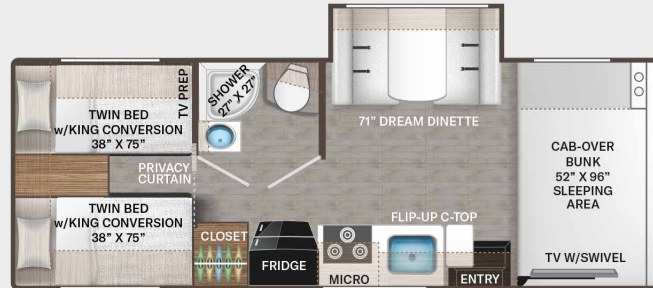

Floor Plans

22B OPTIONAL EXTERIOR TV

25M OPTIONAL EXTERIOR TV

27R OPTIONAL EXTERIOR TV

22E OPTIONAL EXTERIOR TV

25V OPTIONAL EXTERIOR TV

28A

24F OPTIONAL EXTERIOR TV

BEDROOM & BATHROOM

- Full Size Bed (22E)
- Fold Up Full Size Bed (26X)
- Queen Size Bed (22B, 24F, 28A, 28Z, 31EV, 31MV & 31WV)
- Leatherette Sofa with Queen Size Murphy Bed Conversion (25M)
- King Size Bed (27R)
- Two (2) Twin Beds with Upholstered Covers & King Conversion (25V)
- Bunk Beds with Telescoping Ladder (31EV)
- Headboard (22B, 24F, 25M, 25V, 28Z & 31MV)
- Bedsread (N/A - 25V & 28A)
- Pillow Shams
- Bedroom USB Power Charging Center for Electronics
- Bedroom 12-volt Outlet for CPAP Machine