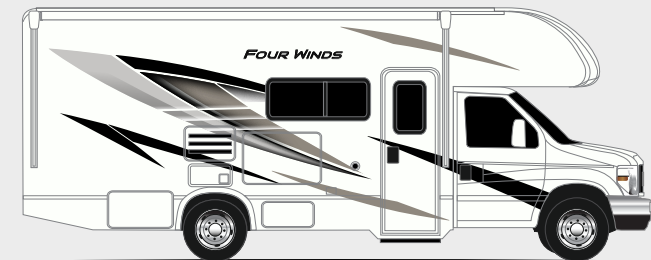

SILVER STREAM

FOUR WINDS®

Floor Plans

31EV

31MV

31WV

Option Available on
Select Floor Plans:

OPTIONAL THEATER SEATING