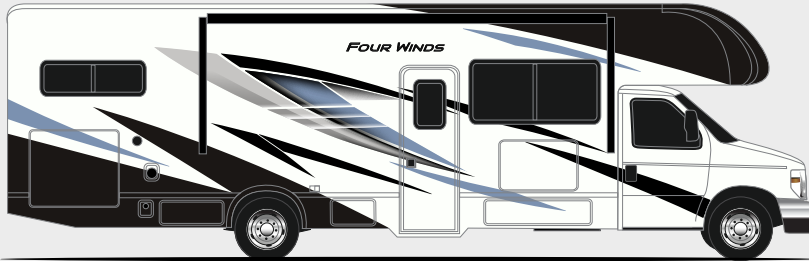

DEEP SEA PARTIAL PAINT
(31EV, 31MV & 31WV ONLY)