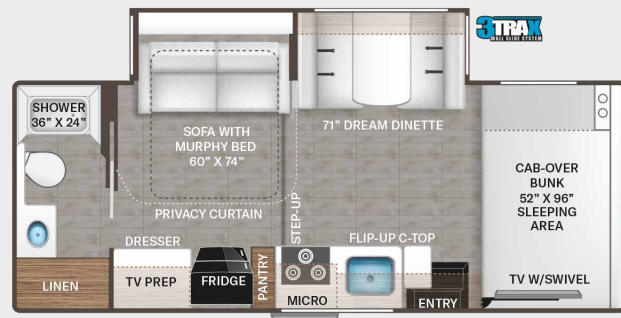

25M OPTIONAL EXTERIOR TV