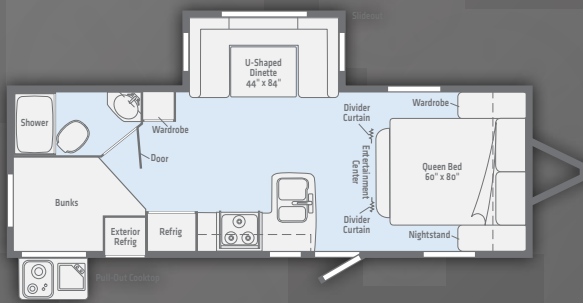

FLOORPLANS

2455BHS

STANDARD FEATURES

- NXG Engineered Chassis
- Noble Classic High Gloss Fiberglass Sidewalls
- TPO Roof
- Fiberglass Front Cap
- 13.5K BTU Roof Air
- Microwave
- Three Burner Range with Oven
- AV System AM/FM/CD/DVD/USB/Bluetooth
- USB Charging Ports
- Double Door Gas Electric Refrigerator
- Stainless Steel Galley and Lavy Sinks
- 6 Gallon Gas/Electric/DSI Water Heater
- TV Antenna with Booster
- LED TV
- Exterior Speakers
- Aluminum Wheel Assemblies
- Heated and Enclosed Tanks
- Power Awning with LED Lighting
- Solar Charger Prep
- Power Tongue Jack

OPTIONS

- 30# LP Tank Option Upgrade
- 15.0K BTU Roof Air
- 19" LED Bedroom TV w/ Flip Down Bracket (2401RG, 2455BHS, 2500FL, 2500RL, 2606RL Only)
- Theatre Seating IPO Sofa (2500FL, 2500RL, 2606RL only)

Did you know...

every Winnebago travel trailer is built in Middlebury, Indiana?