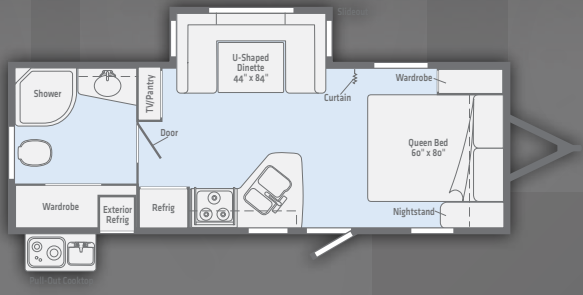

HELLO
my name is

Minnie

full shower surround

...and an open, spacious galley

Photos are of Minnie 2200SS
with Stone interior décor

FLOORPLANS

2201DS

2200SS