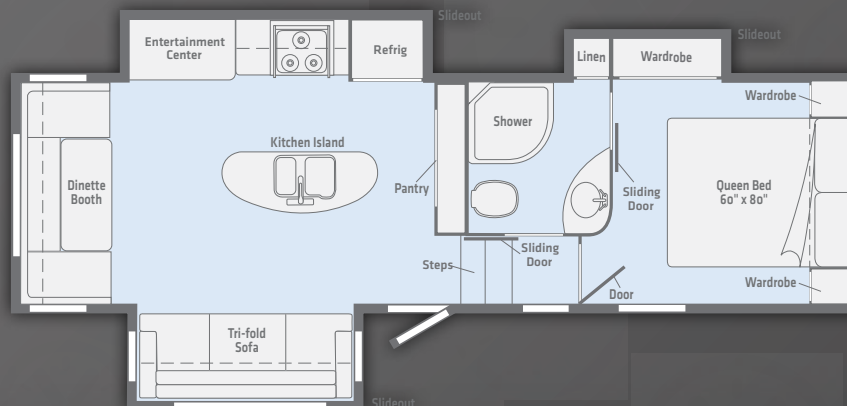

27RLTS

STANDARD FEATURES

- NXG Engineered Chassis
- Noble Classic High Gloss Fiberglass Sidewalls
- TPO Roof
- Painted Fiberglass Front Cap
- 15.0K BTU Roof Air
- Microwave
- Flush Mount Three Burner Range with Oven
- Solid Surface Counter Top and Lavy Sinks
- AV System AM/FM/CD/DVD/USB/Bluetooth
- USB Charging Ports
- Large Double Door Gas Electric Refrigerator
- 10 Gallon Gas/Electric/DSI Water Heater
- TV Antenna with Booster
- LED TV
- Exterior Speakers
- Aluminum Wheel Assemblies
- Heated and Enclosed Tanks
- Power Awning with LED Lighting
- Power Stabilizing Jacks
- Solar Charger Prep
- Fold Out Solid Step

OPTIONS

- Dual Pane Windows
- 15.0K BTU 2nd Roof Air, non-ducted
- Sofa IPO Theater Seating (N/A 27RLTS)
- Fireplace with Remote (27RLTS, 27REOK Only)
- Free Standing Table w/4 Chairs (N/A on 27RLTS)
- 32\"/>