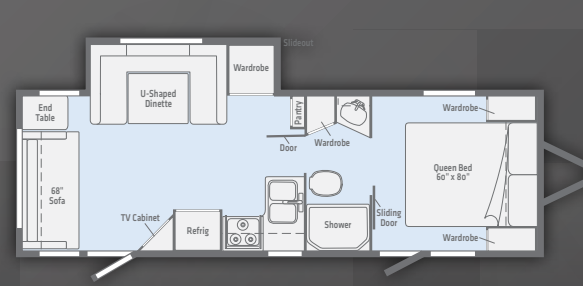

2606RL

STANDARD FEATURES

- NXG Engineered Chassis
- Noble Classic High Gloss Fiberglass Sidewalls
- TPO Roof
- Fiberglass Front Cap
- 13.5K BTU Roof Air
- Microwave
- Three Burner Range with Oven
- AV System AM/FM/CD/DVD/USB/Bluetooth
- USB Charging Ports
- Double Door Gas Electric Refrigerator
- Stainless Steel Galley and Lavy Sinks
- 6 Gallon Gas/Electric/DSI Water Heater
- TV Antenna with Booster
- LED TV
- Exterior Speakers
- Aluminum Wheel Assemblies
- Heated and Enclosed Tanks
- Power Awning with LED Lighting
- Solar Charger Prep
- Power Tongue Jack

OPTIONS

- 30# LP Tank Option Upgrade
- 15.0K BTU Roof Air
- 19" LED Bedroom TV w/ Flip Down Bracket (2401RG, 2455BHS, 2500FL, 2500RL, 2606RL Only)
- Theatre Seating IPO Sofa (2500FL, 2500RL, 2606RL only)

Did you know...

every Winnebago travel trailer is built in Middlebury, Indiana?