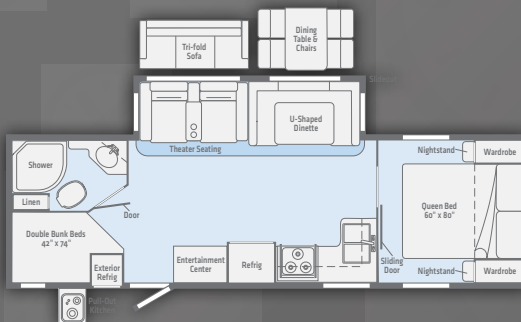

FLOORPLANS

27BHSS

31BHDS

STANDARD FEATURES

- NXG Engineered Chassis
- Noble Classic High Gloss Fiberglass Sidewalls
- TPO Roof
- Painted Fiberglass Front Cap
- 15.0K BTU Roof Air
- Microwave
- Flush Mount Three Burner Range with Oven
- Solid Surface Counter Top
- Stainless Steel Galley and Lavy Sinks
- AV System AM/FM/CD/DVD/USB/Bluetooth
- USB Charging Ports
- Large Double Door Gas Electric Refrigerator
- 10 Gallon Gas/Electric/DSI Water Heater
- TV Antenna with Booster
- LED TV
- Exterior Speakers
- Aluminum Wheel Assemblies
- Heated and Enclosed Tanks
- Power Awning with LED Lighting
- Power Stabilizing Jacks
- Solar Charger Prep

OPTIONS

- Secondary Awning (31BHDS only)
- Dual Pane Windows
- 15.0K BTU 2nd Roof Air (30RLSS, 31BHDS ONLY) 60A (424) REQ'D
- Fireplace with Remote
- 50 Amp Service w/ 2nd A/C Prep
- Sofa IPO Theatre Seats (N/A 30RLSS)
- Free Standing Table w/ 4 Chairs
- 32" LED TV Rear Bunk (31BHDS only)
- Extreme Weather Package
- TT Leveling Kit
- 32" LED TV in Bedroom