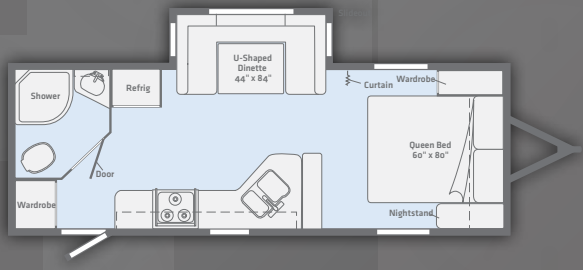

HELLO
my name is

Minnie

full shower surround

...and an open, spacious galley

Photos are of Minnie 2200SS
with Stone interior décor

FLOORPLANS

2201DS

2200SS