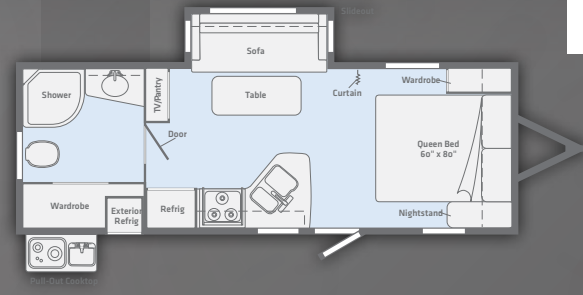

HELLO
my name is

Minnie

full shower surround

...and an open, spacious galley

Photos are of Minnie 2200SS
with Stone interior décor

FLOORPLANS

2201DS

2200SS