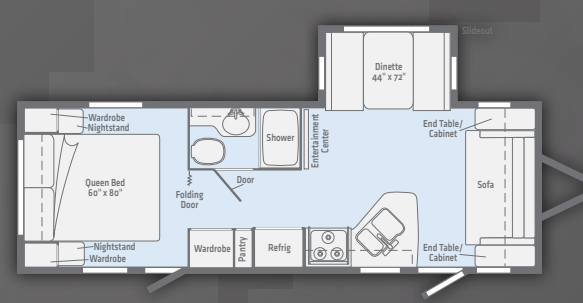

FLOORPLANS

2500FL

STANDARD FEATURES

- NXG Engineered Chassis
- Noble Classic High Gloss Fiberglass Sidewalls
- TPO Roof
- Fiberglass Front Cap
- 13.5K BTU Roof Air
- Microwave
- Three Burner Range with Oven
- AV System AM/FM/CD/DVD/USB/Bluetooth
- USB Charging Ports
- Double Door Gas Electric Refrigerator
- Stainless Steel Galley and Lavy Sinks
- 6 Gallon Gas/Electric/DSI Water Heater
- TV Antenna with Booster
- LED TV
- Exterior Speakers
- Aluminum Wheel Assemblies
- Heated and Enclosed Tanks
- Power Awning with LED Lighting
- Solar Charger Prep
- Power Tongue Jack

OPTIONS

- 30# LP Tank Option Upgrade
- 15.0K BTU Roof Air
- 19" LED Bedroom TV w/ Flip Down Bracket (2401RG, 2455BHS, 2500FL, 2500RL, 2606RL Only)
- Theatre Seating IPO Sofa (2500FL, 2500RL, 2606RL only)

Did you know...

every Winnebago travel trailer is built in Middlebury, Indiana?