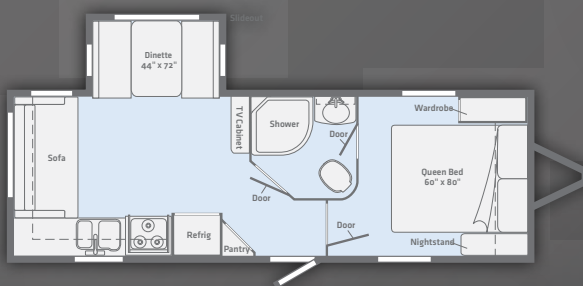

FLOORPLANS

2500RL

STANDARD FEATURES

- NXG Engineered Chassis
- Noble Classic High Gloss Fiberglass Sidewalls
- TPO Roof
- Fiberglass Front Cap
- 13.5K BTU Roof Air
- Microwave
- Three Burner Range with Oven
- AV System AM/FM/CD/DVD/USB/Bluetooth
- USB Charging Ports
- Double Door Gas Electric Refrigerator
- Stainless Steel Galley and Lavy Sinks
- 6 Gallon Gas/Electric/DSI Water Heater
- TV Antenna with Booster
- LED TV
- Exterior Speakers
- Aluminum Wheel Assemblies
- Heated and Enclosed Tanks
- Power Awning with LED Lighting
- Solar Charger Prep
- Power Tongue Jack

OPTIONS

- 30# LP Tank Option Upgrade
- 15.0K BTU Roof Air
- 19" LED Bedroom TV w/ Flip Down Bracket (2401RG, 2455BHS, 2500FL, 2500RL, 2606RL Only)
- Theatre Seating IPO Sofa (2500FL, 2500RL, 2606RL only)

Did you know...

every Winnebago travel trailer is built in Middlebury, Indiana?