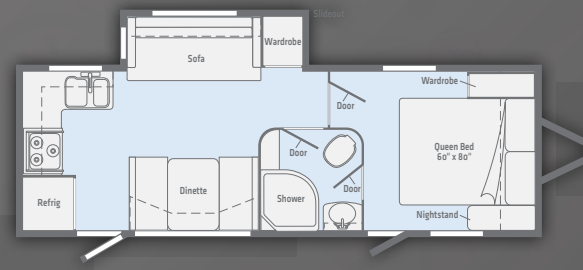

FLOORPLANS

2401RG

STANDARD FEATURES

- NXG Engineered Chassis
- Noble Classic High Gloss Fiberglass Sidewalls
- TPO Roof
- Fiberglass Front Cap
- 13.5K BTU Roof Air
- Microwave
- Three Burner Range with Oven
- AV System AM/FM/CD/DVD/USB/Bluetooth
- USB Charging Ports
- Double Door Gas Electric Refrigerator
- Stainless Steel Galley and Lavy Sinks
- 6 Gallon Gas/Electric/DSI Water Heater
- TV Antenna with Booster
- LED TV
- Exterior Speakers
- Aluminum Wheel Assemblies
- Heated and Enclosed Tanks
- Power Awning with LED Lighting
- Solar Charger Prep
- Power Tongue Jack

OPTIONS

- 30# LP Tank Option Upgrade
- 15.0K BTU Roof Air
- 19" LED Bedroom TV w/ Flip Down Bracket (2401RG, 2455BHS, 2500FL, 2500RL, 2606RL Only)
- Theatre Seating IPO Sofa (2500FL, 2500RL, 2606RL only)

Did you know...

every Winnebago travel trailer is built in Middlebury, Indiana?