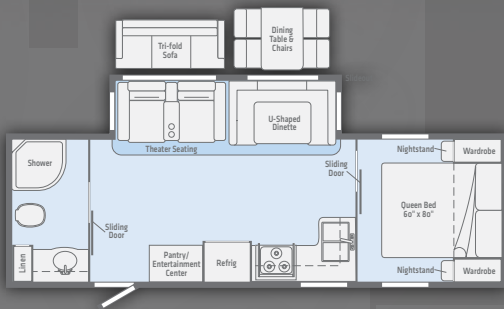

FLOORPLANS

26RBSS